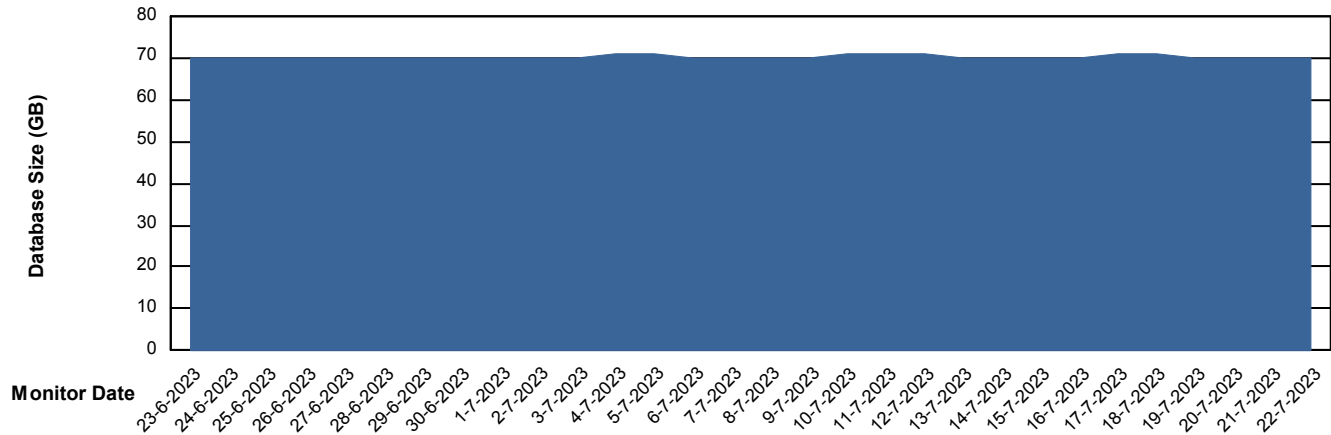

DATABASE SIZE KLA_TST_KLAHQORA04_DB

Database growth over last month