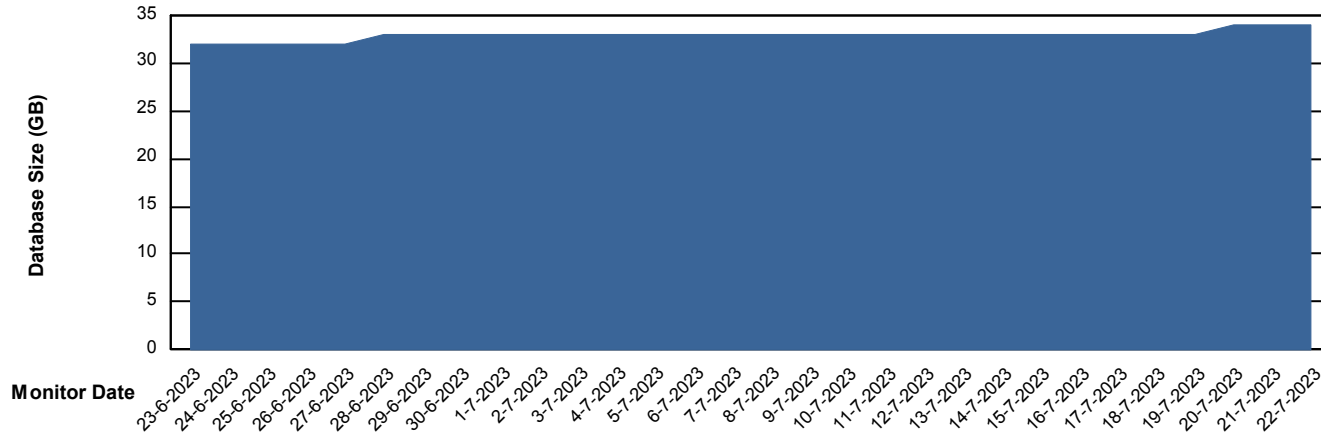

DATABASE SIZE HUE_PRD_S-ORABI_DB

Database growth over last month