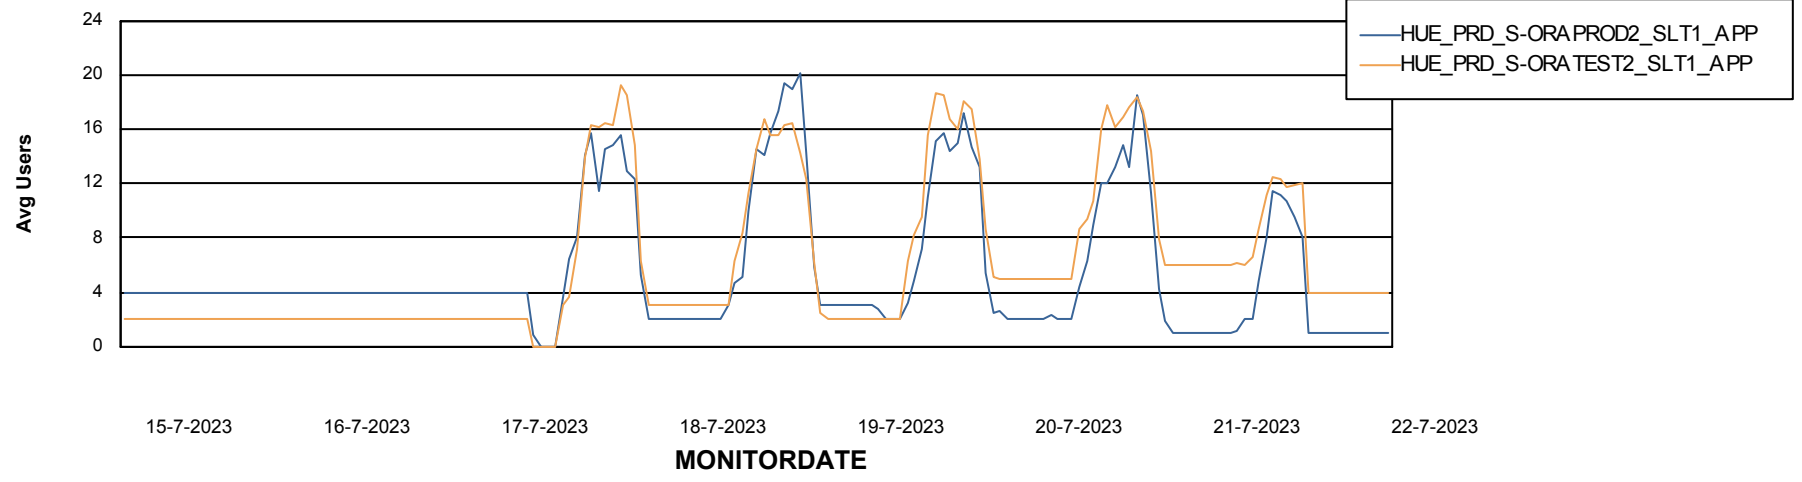

Avg users per day per ABS server