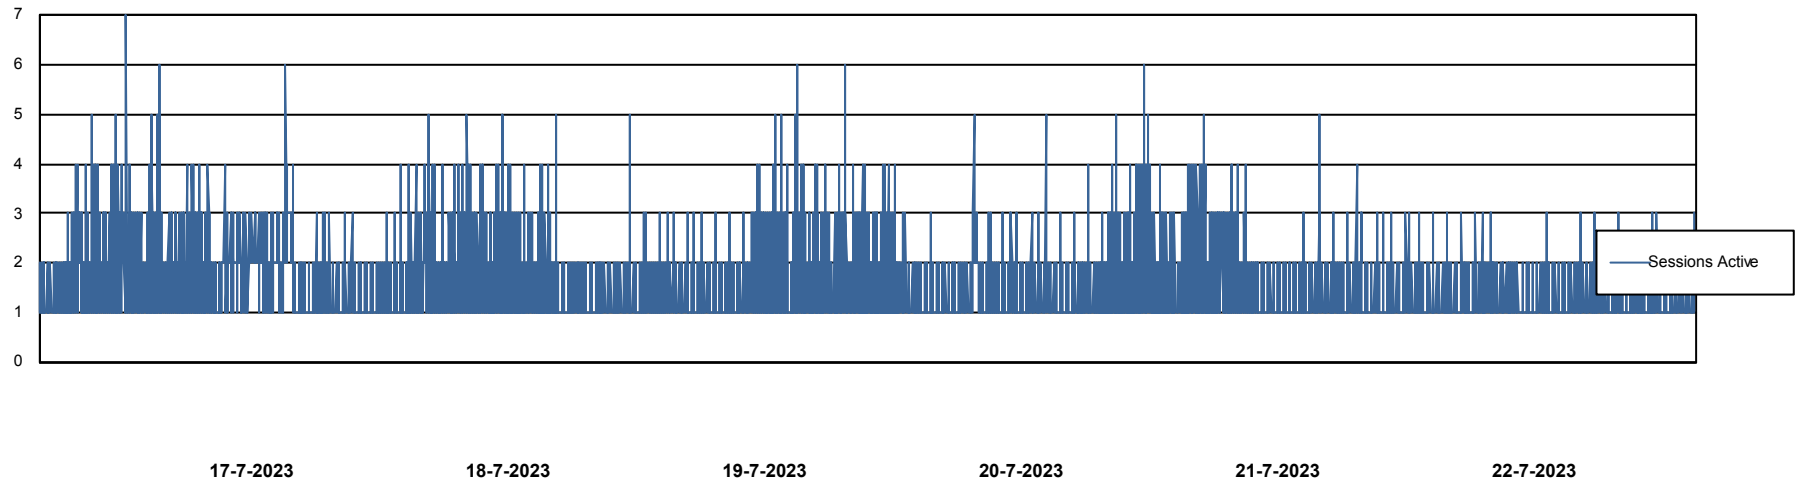

Weekly SLA Customer Report

Customer HUE_Production
Database ID 154

Database Performance HUE_PRD_S-ORABI_DB

Weekly SLA Customer Report

Customer HUE_Production
Database ID 154

Database Performance HUE_PRD_S-ORAPROD2_DB