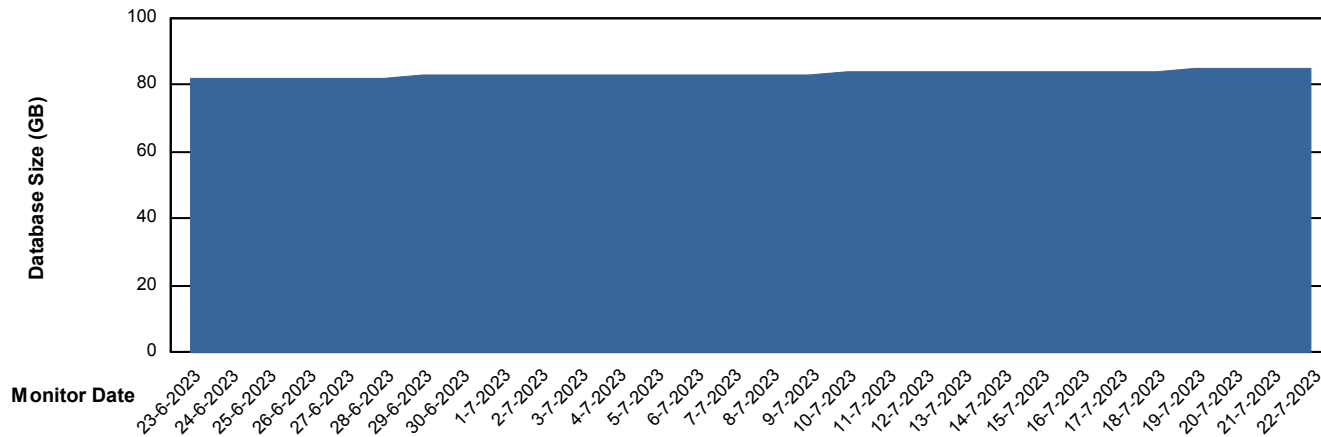

DATABASE SIZE HUE_PRD_S-ORAPROD2_DB

Database growth over last month