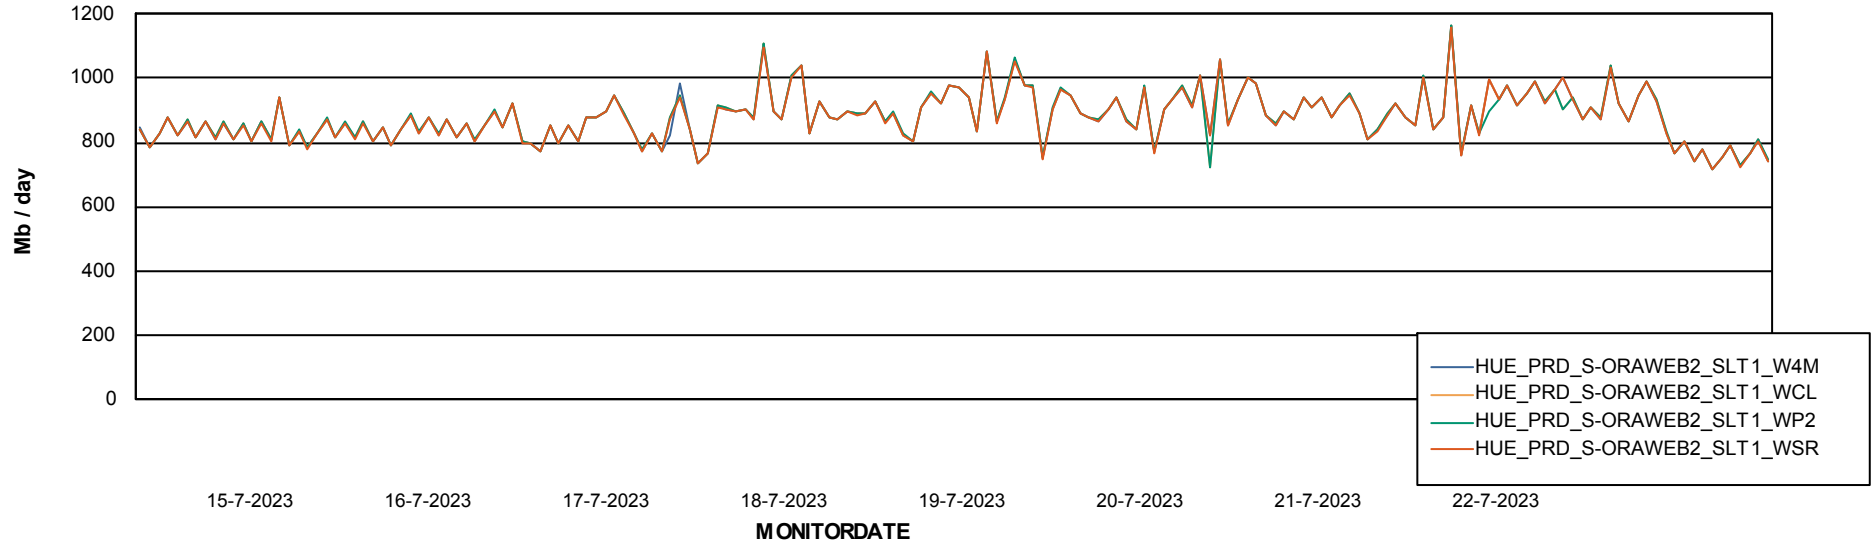

ABSSolute Web Component Services

Avg memory used per ABS Web component