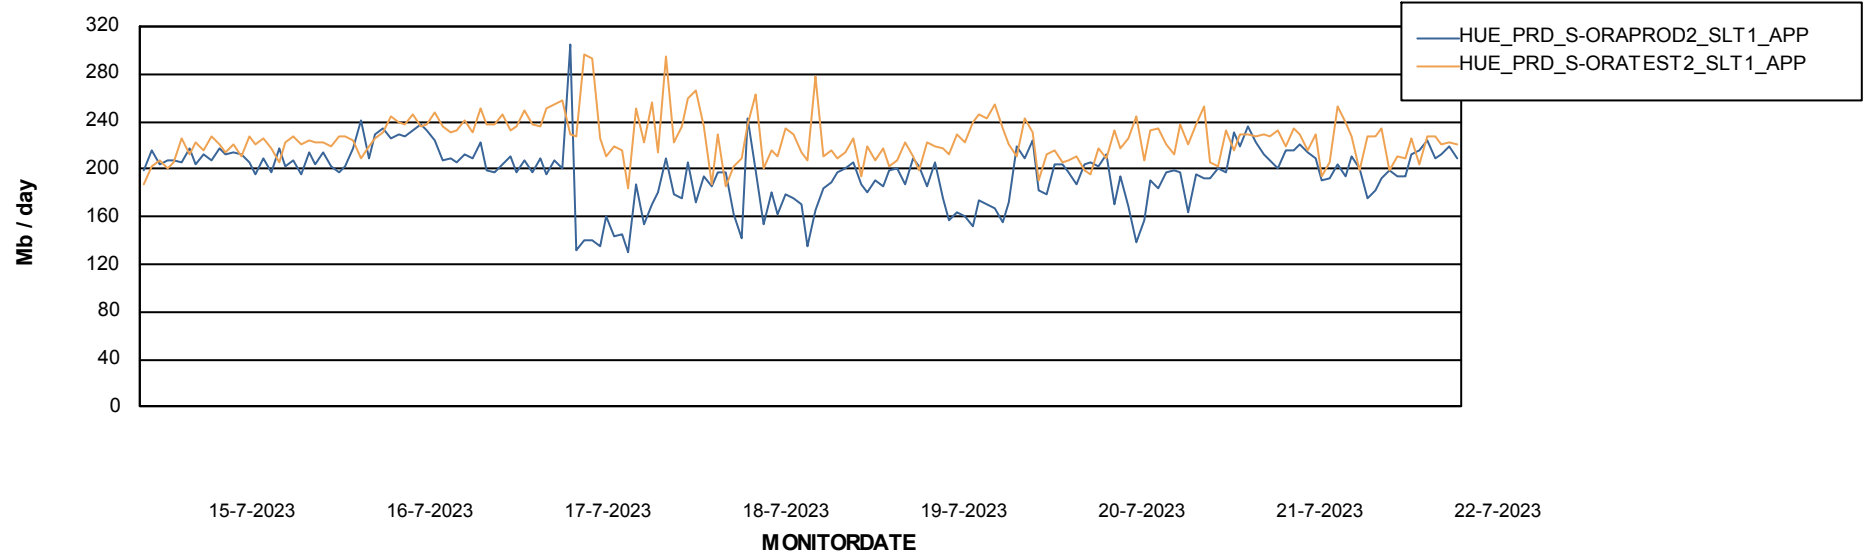

Standby Database Health HUE_Production

Recovery lag for last 7 days

Weekly SLA Customer Report

Customer HUE_Production
Database ID 154

ABSSolute Application Server Services

Avg memory used per ABS Server Service