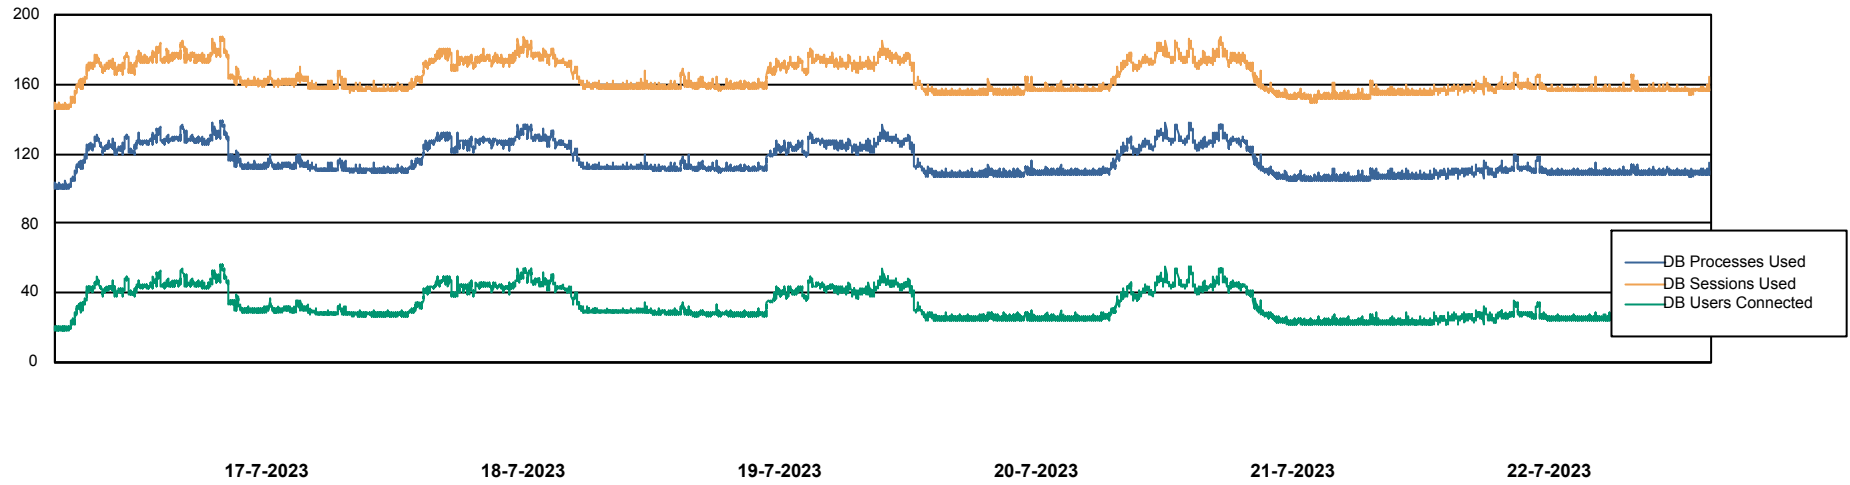

Weekly SLA Customer Report

Customer HUE_Production
Database ID 154

Database Performance HUE_PRD_S-ORABI_DB

Weekly SLA Customer Report

Customer HUE_Production
Database ID 154

Database Performance HUE_PRD_S-ORAPROD2_DB