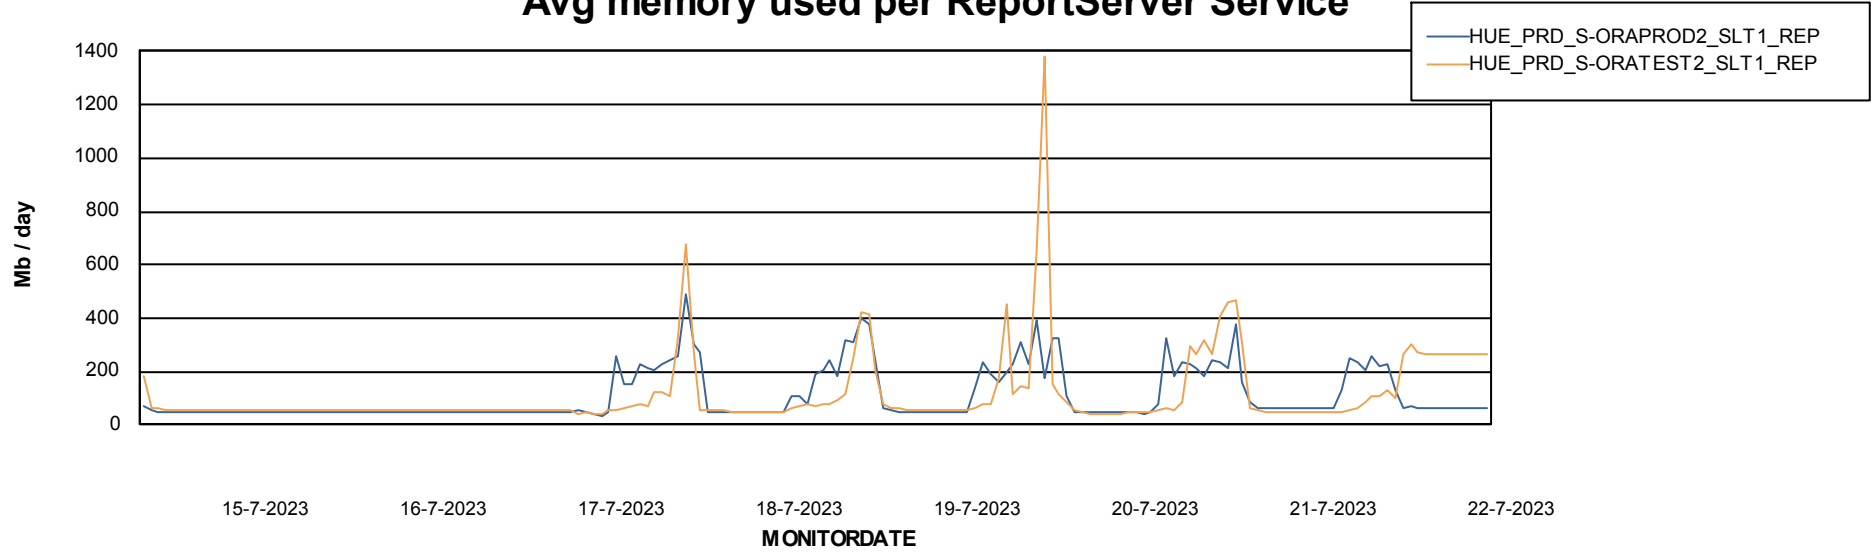

Avg users per day per ABS server

Weekly SLA Customer Report

Customer HUE_Production
Database ID 154

ABSSolute Application ReportServer Services

Avg memory used per ReportServer Service

Weekly SLA Customer Report