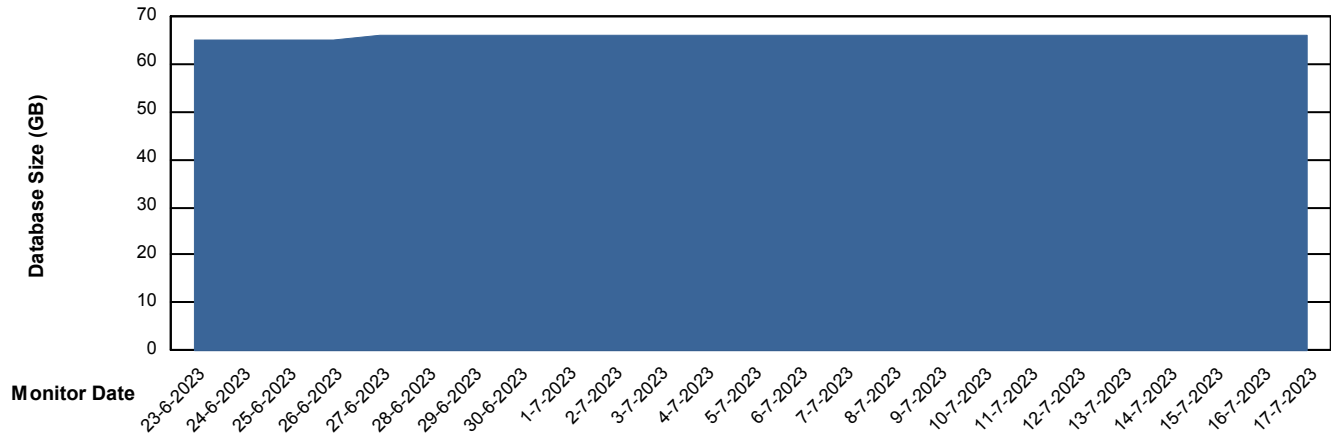

Customer ELJ Production
Database ID 72

DATABASE SIZE ELJ_FL_FRASEQXPRDDB01_PROD_DB

Database growth over last month

DATABASE SIZE ELJDB_BI

Database growth over last month

Weekly SLA Customer Report

Customer ELJ Production
Database ID 72

DATABASE SIZE ELJDB_BI_FRASEQXPRDDB03

Database growth over last month

DATABASE SIZE ELJDB_Production

Database growth over last month

Weekly SLA Customer Report

Customer ELJ Production
Database ID 72

Database Tablespace ELJ_FL_FRASEQXPRDDB01_PROD_DB