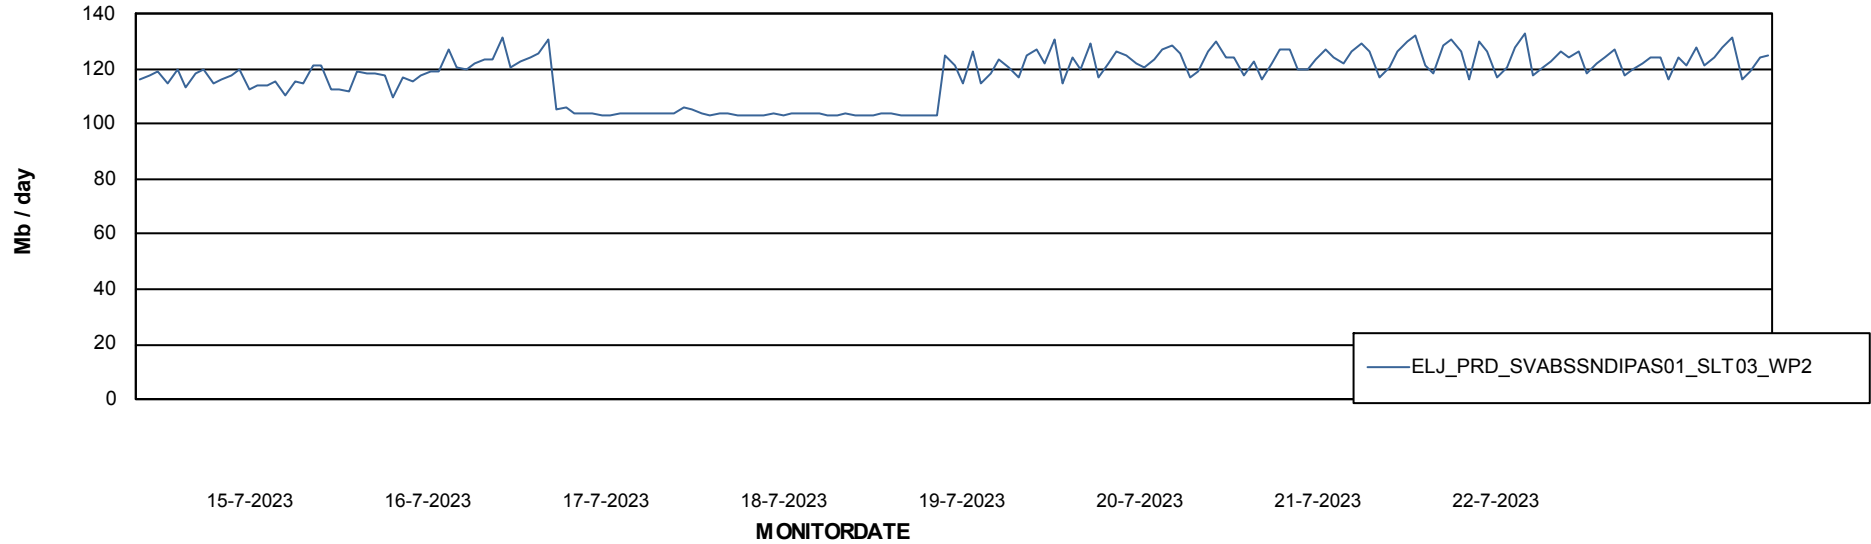

ABSSolute Web Component Services

Avg memory used per ABS Web component