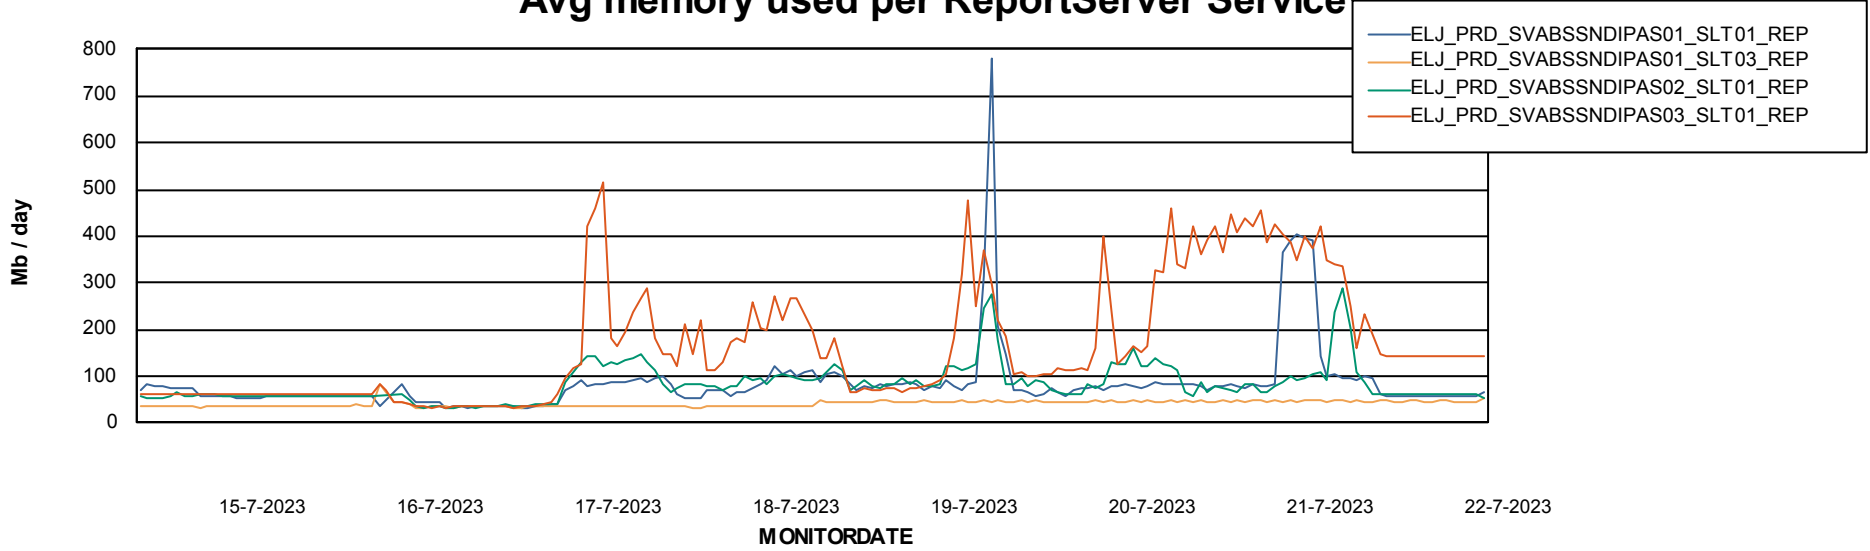

Avg memory used per ABS Server Service

Avg users per day per ABS server

Weekly SLA Customer Report

Customer ELJ Production
Database ID 72

ABSSolute Application ReportServer Services

Avg memory used per ReportServer Service