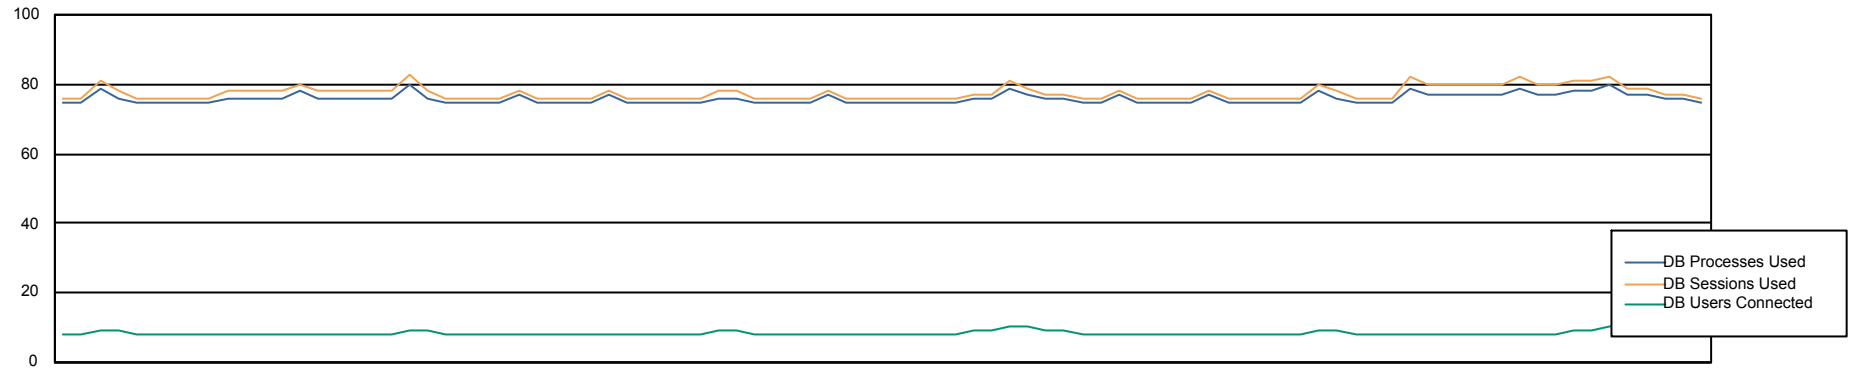

Database Performance ELJDB_Production