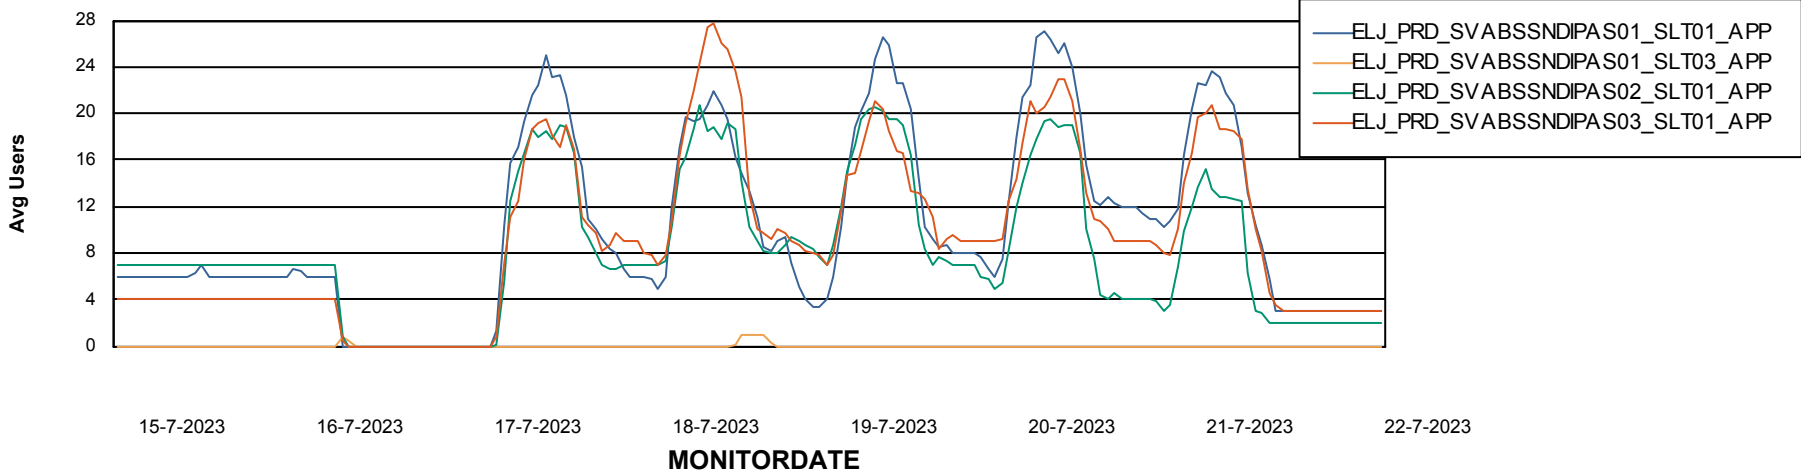

Avg users per day per ABS server