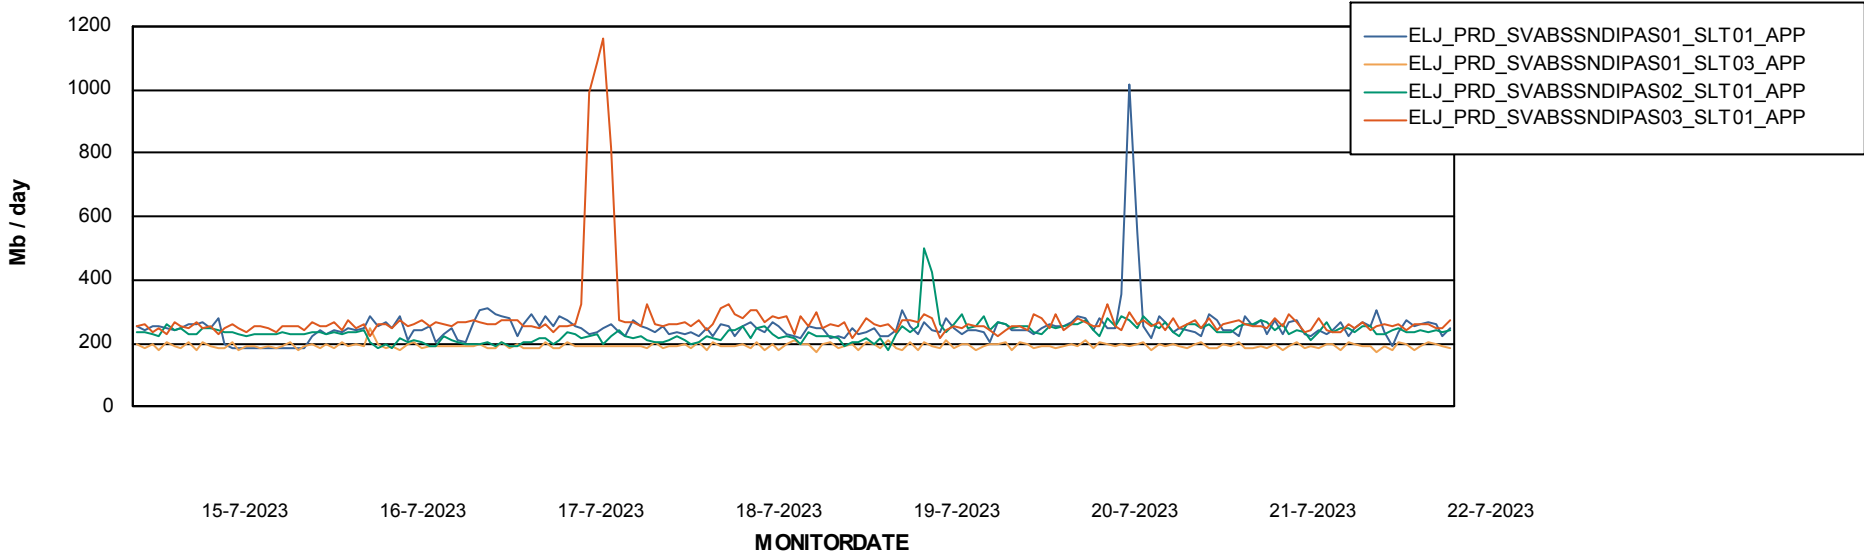

ABSSolute Application Server Services

Avg memory used per ABS Server Service