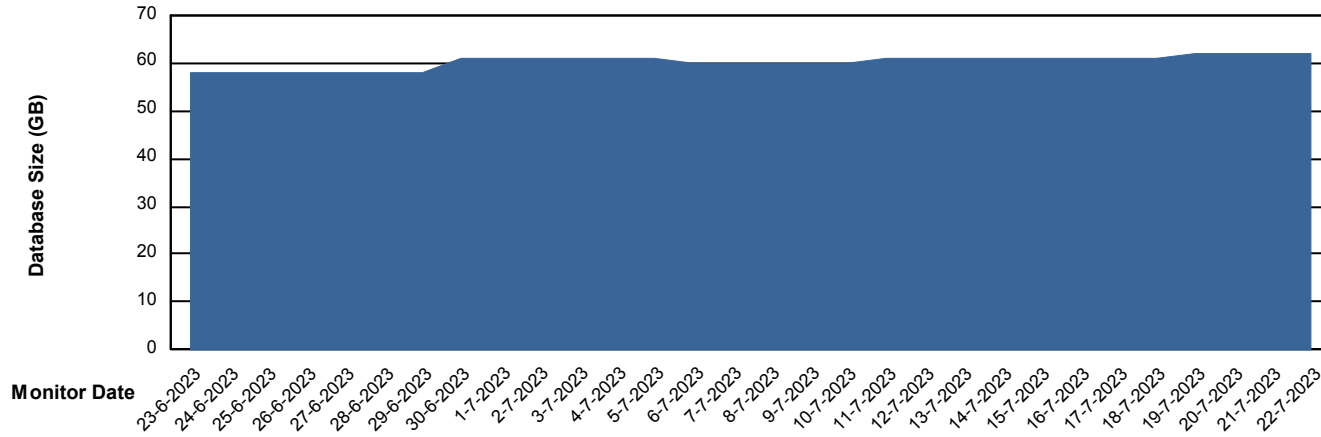

Database Performance ELJDB_Production

17-7-2023

17-7-2023

Weekly SLA Customer Report

Customer ELJ Production
Database ID 72

Database Performance ELJDB_Standby

17-7-2023

Weekly SLA Customer Report

Customer ELJ Production
Database ID 72

DATABASE SIZE ELJ_FL_FRASEQXPRDDB01_PROD_DB

Database growth over last month

DATABASE SIZE ELJDB_BI

Database growth over last month

Weekly SLA Customer Report

Customer ELJ Production
Database ID 72