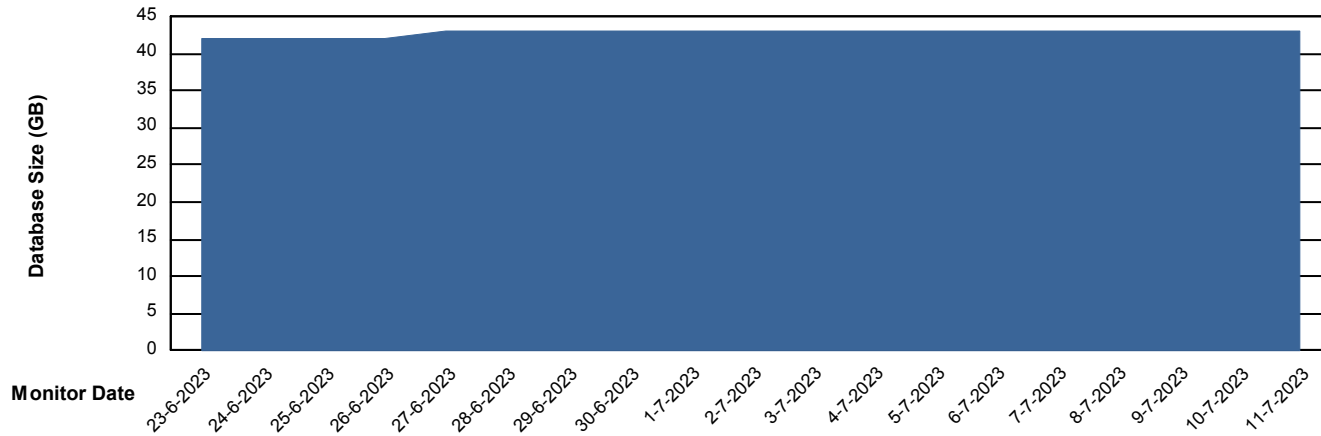

Customer ELJ Production
Database ID 72

DATABASE SIZE ELJ_FL_FRASEQXPRDDB01_PROD_DB

Database growth over last month

DATABASE SIZE ELJDB_BI

Database growth over last month

Weekly SLA Customer Report

Customer ELJ Production
Database ID 72

DATABASE SIZE ELJDB_BI_FRASEQXPRDDB03

Database growth over last month

DATABASE SIZE ELJDB_Production

Database growth over last month

Weekly SLA Customer Report

Customer ELJ Production
Database ID 72

Database Tablespace ELJ_FL_FRASEQXPRDDB01_PROD_DB