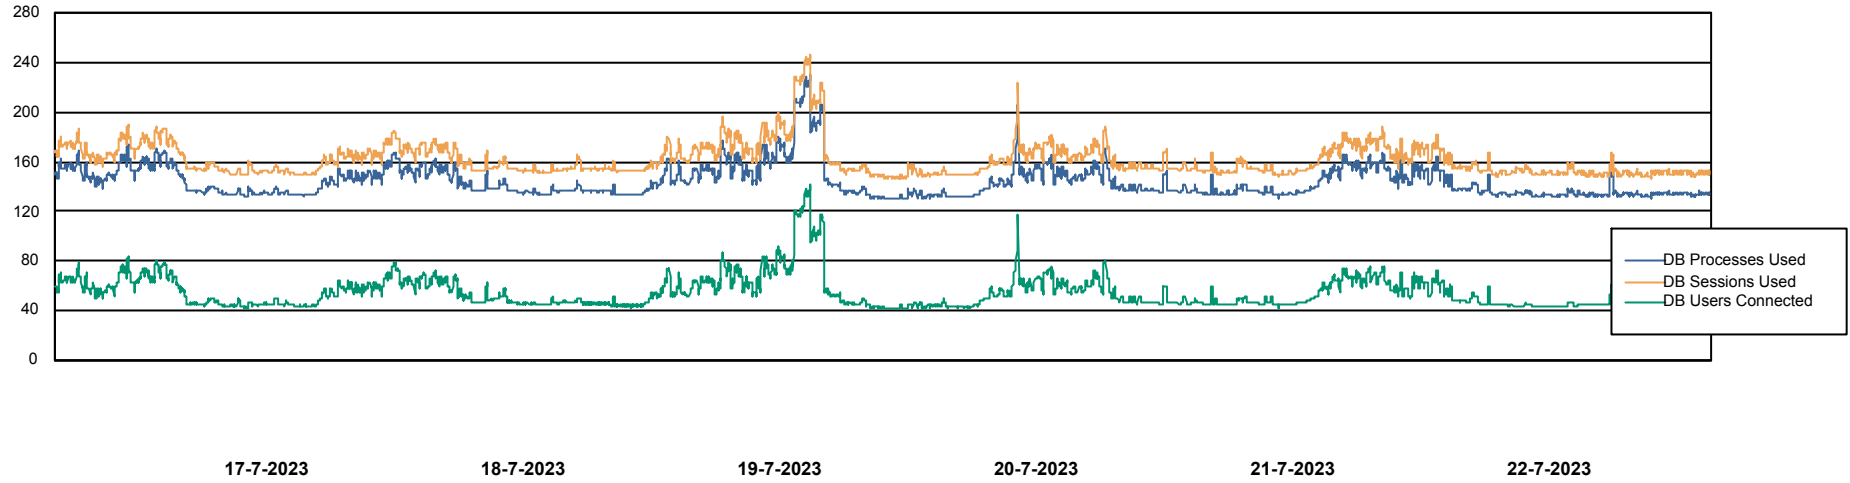

Database Performance ELJ_FL_FRASEQXPRDDB01_PROD_DB