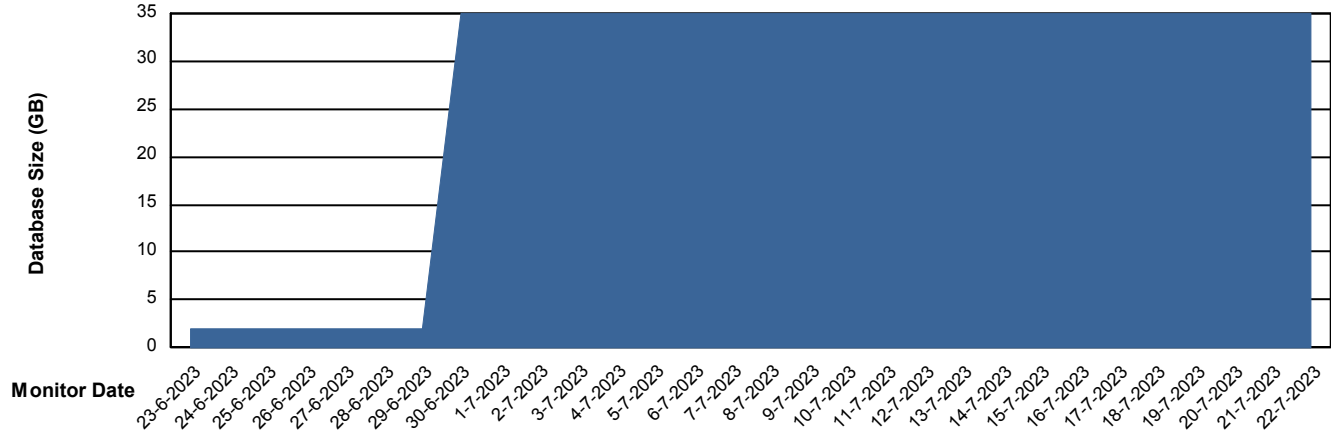

DATABASE SIZE ELJDB_BI_FRASEQXPRDDB03

Database growth over last month