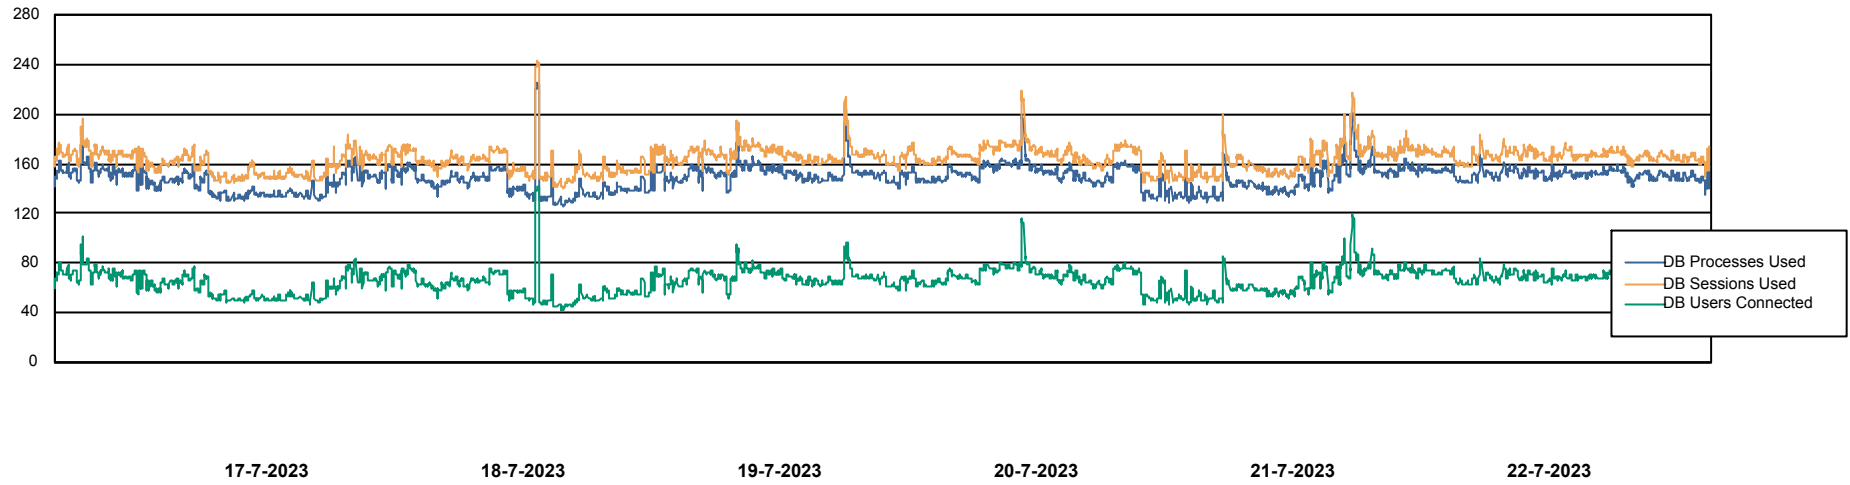

Weekly SLA Customer Report

Customer ELI_Production
Database ID 62

Database Performance ELIDB_BI

Weekly SLA Customer Report

Customer ELI_Production
Database ID 62

Database Performance ELIDB_Production

Weekly SLA Customer Report

Customer ELI_Production
Database ID 62

Database Performance ELIDB_Standby

DB Processes Max 1,000

Weekly SLA Customer Report

Customer ELI_Production
Database ID 62

DATABASE SIZE ELIDB_BI

Database growth over last month