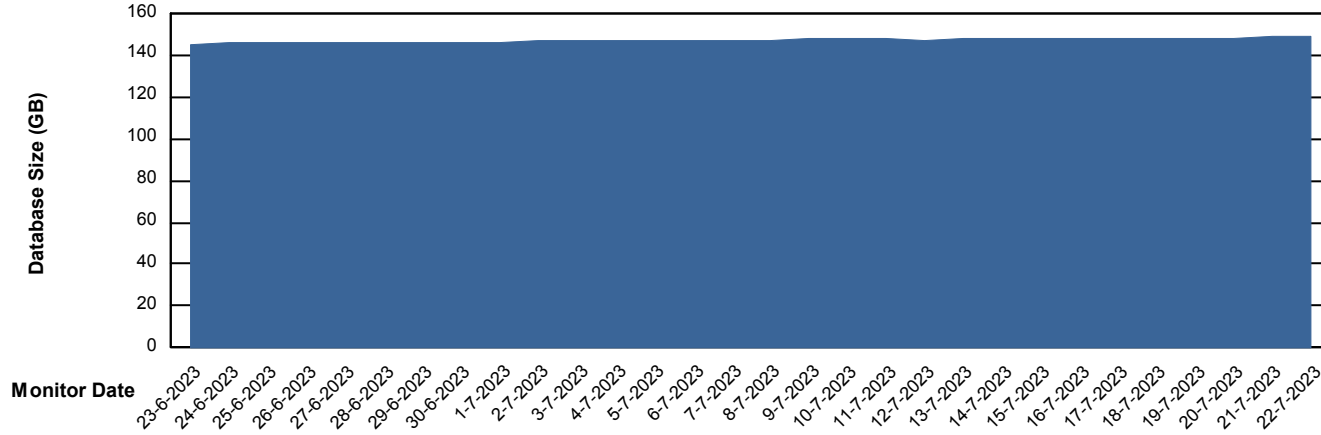

Customer ELI_Production
Database ID 62

Database Performance ELIDB_Standby

DB Processes Max 1,000

Weekly SLA Customer Report

Customer ELI_Production
Database ID 62

DATABASE SIZE ELIDB_BI

Database growth over last month

DATABASE SIZE ELIDB_Production

Database growth over last month

Weekly SLA Customer Report

Customer ELI_Production
 Database ID 62

Database Tablespace ELIDB_BI

Date	Tablespace Name	Filesize (Gb)	Usedsize (Gb)	Percentage free
22-7-2023	ABSDATA	100	76	24
	INDX	100	70	30
21-7-2023	ABSDATA	100	76	24
	INDX	100	70	30
20-7-2023	ABSDATA	100	76	24
	INDX	100	70	30
19-7-2023	ABSDATA	100	76	24
	INDX	100	70	30
18-7-2023	ABSDATA	100	76	24
	INDX	100	70	30
17-7-2023	ABSDATA	100	76	24
	INDX	100	70	30
16-7-2023	ABSDATA	100	76	24
	INDX	100	70	30