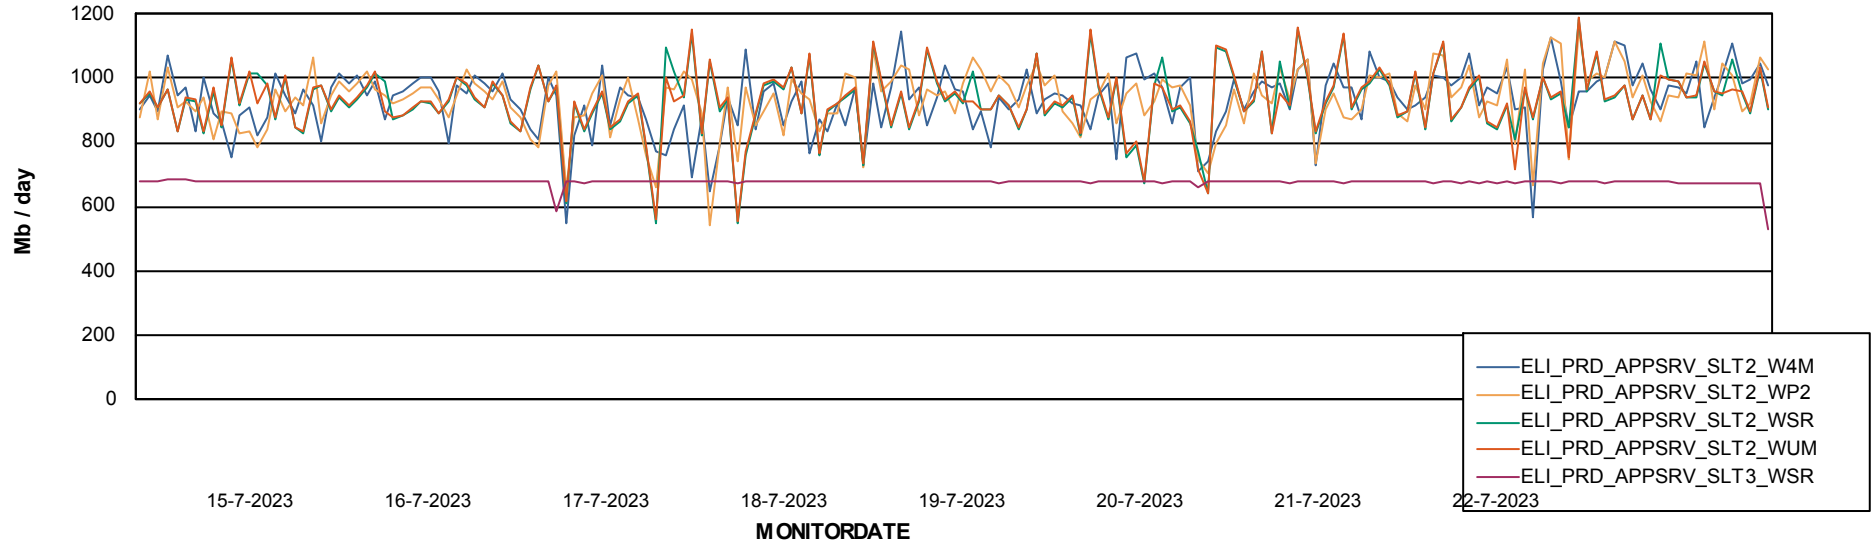

ABSSolute Application Server Services

Avg memory used per ABS Web component