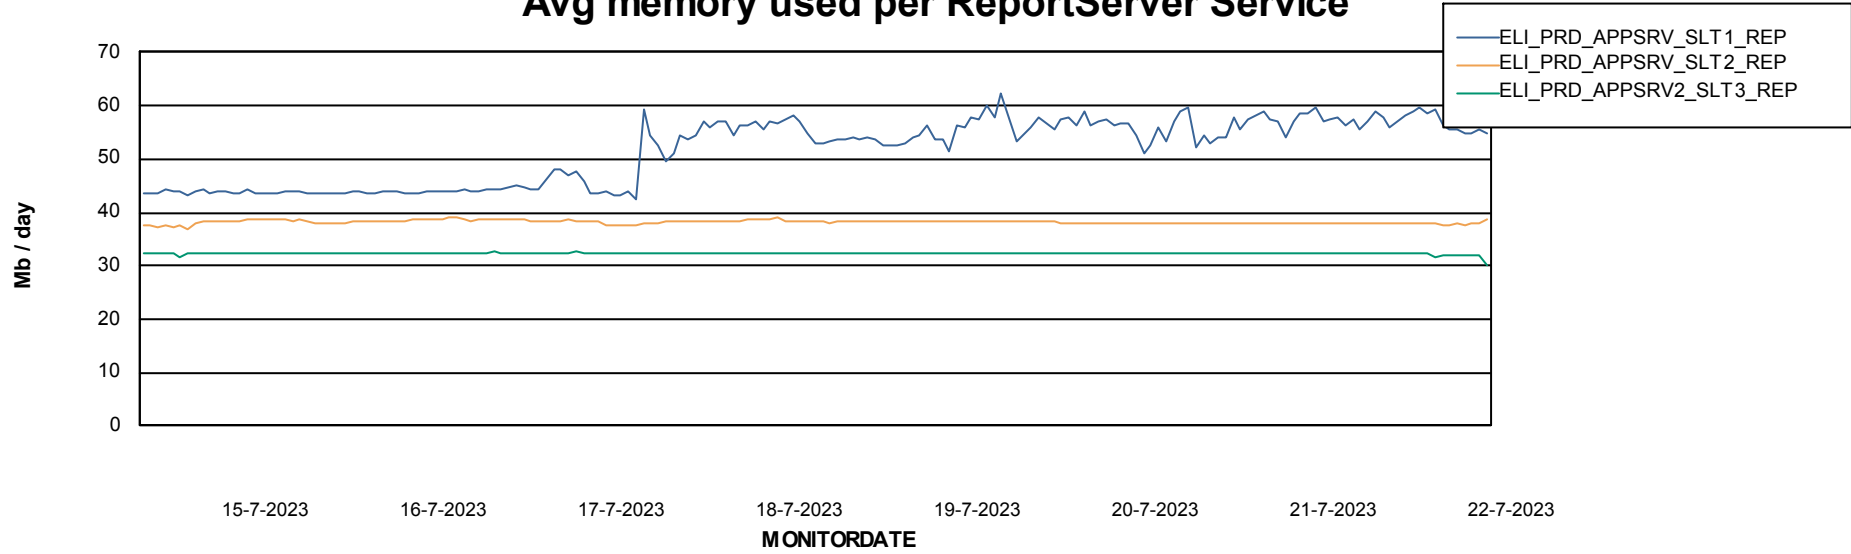

ABSSolute Application Server Services

Avg memory used per ReportServer Service