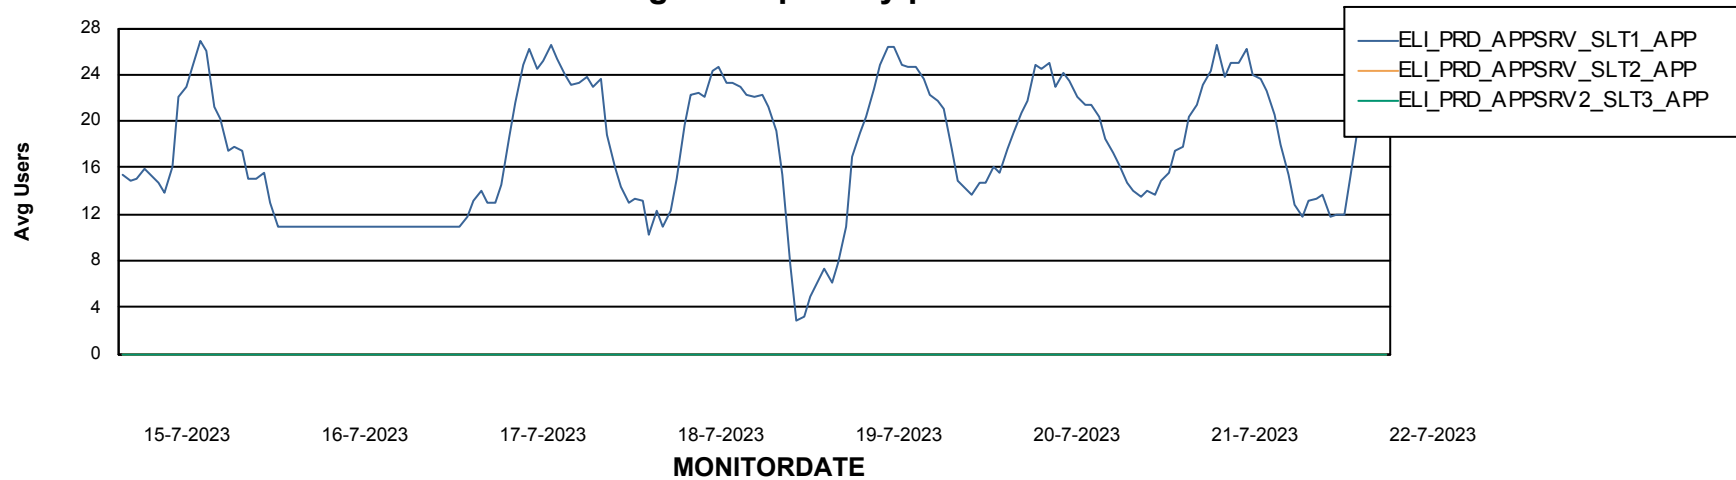

Avg users per day per ABS server