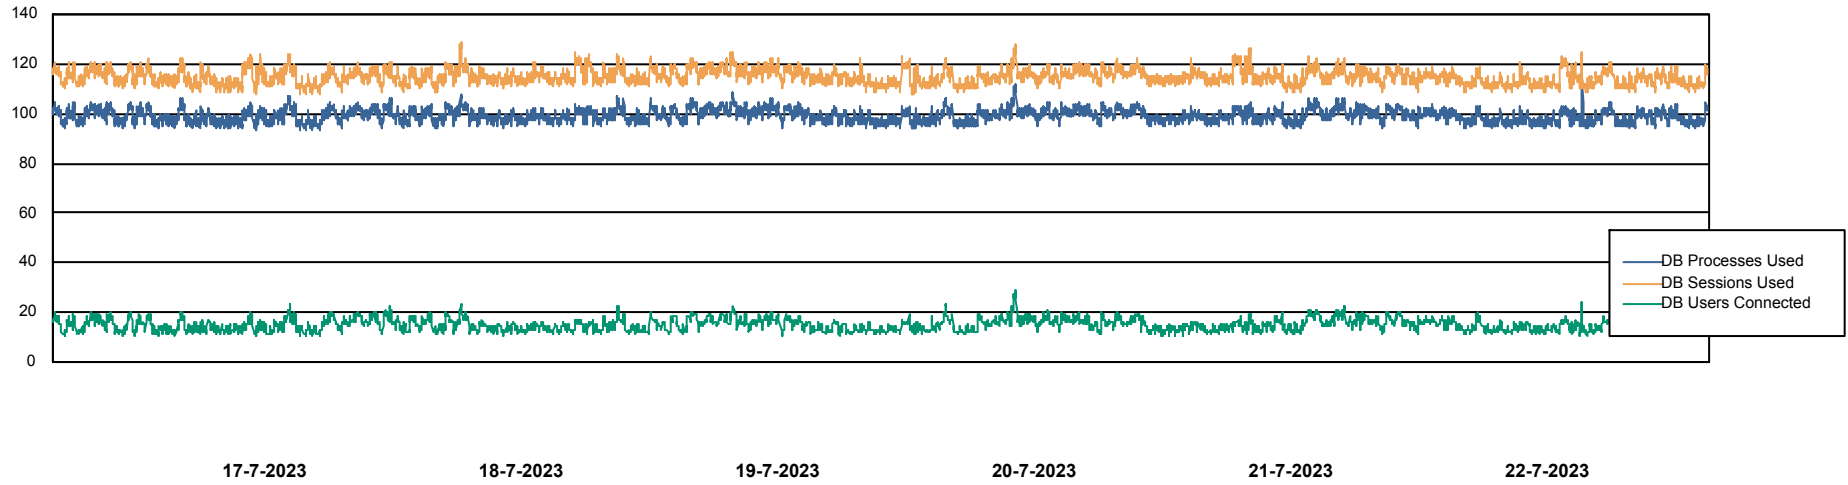

Database Performance ELIDB_BI