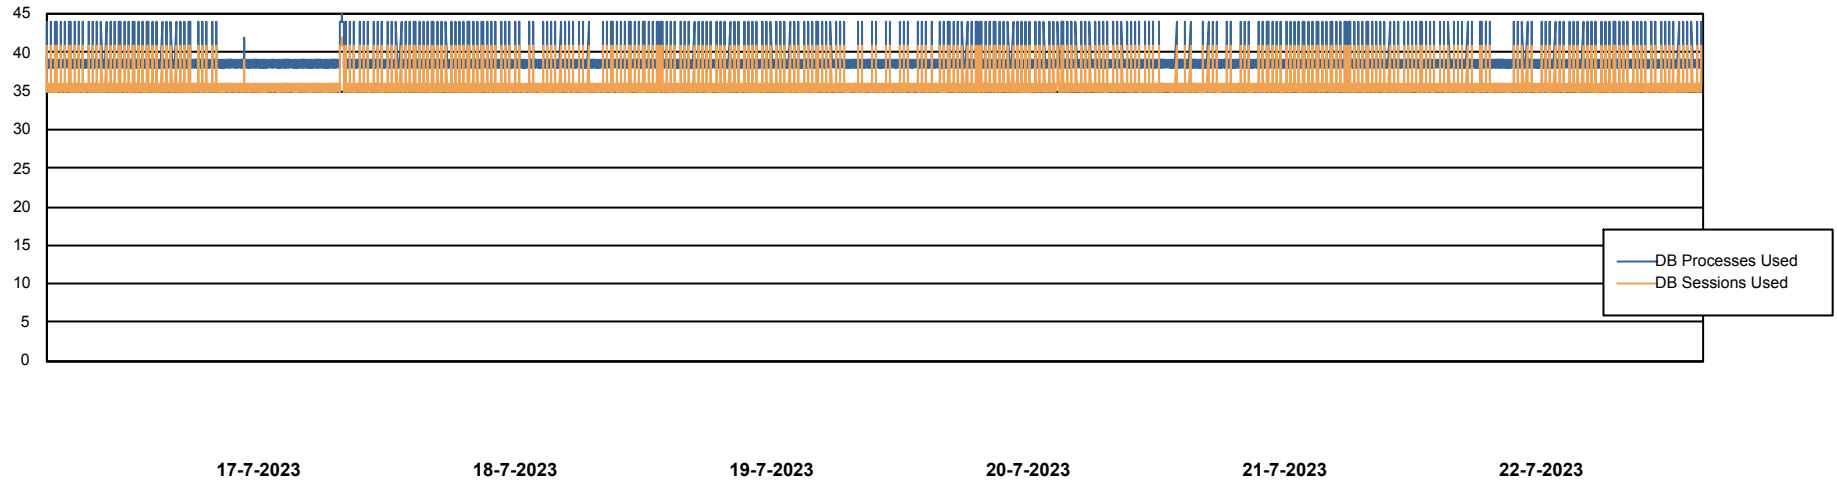

Weekly SLA Customer Report

Customer ELI_Production
Database ID 62

Database Performance ELIDB_BI

Weekly SLA Customer Report

Customer ELI_Production
Database ID 62

Database Performance ELIDB_Production

Weekly SLA Customer Report

Customer ELI_Production
Database ID 62

Database Performance ELIDB_Standby

DB Processes Max 1,000

Weekly SLA Customer Report

Customer ELI_Production
Database ID 62

DATABASE SIZE ELIDB_BI

Database growth over last month