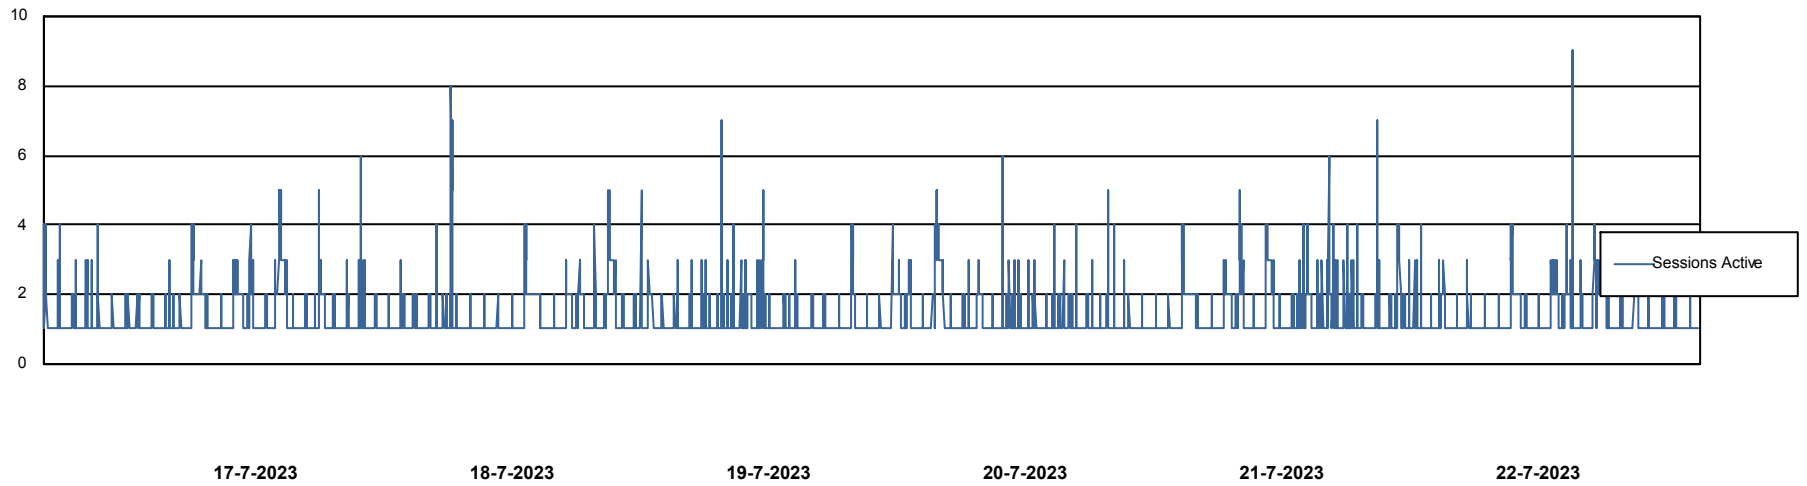

Harddisk Usage ELI_PRD_BISRV

	Free disk space on / (%)	Total disk space on / (Gb)	Used disk space on / (Gb)	Free disk space on /backup (%)	Total disk space on /backup	Used disk space on /backup	Free disk space on /boot (%)	Total disk space on /boot (Gb)	Used disk space on /boot (Gb)	Free disk space on /u01 (%)
22-7-2023	31	34	24	52	299	143	74	1	0	47
21-7-2023	31	34	24	30	299	209	74	1	0	41
20-7-2023	31	34	24	40	299	181	74	1	0	41
19-7-2023	31	34	24	49	299	153	74	1	0	41
18-7-2023	31	34	24	58	299	125	74	1	0	41
17-7-2023	32	34	24	67	299	99	74	1	0	42
16-7-2023	32	34	23	72	299	83	74	1	0	48

Weekly SLA Customer Report

Customer ELI_Production
Database ID 62

Database Performance ELIDB_BI

Weekly SLA Customer Report

Customer ELI_Production
Database ID 62

Database Performance ELIDB_Production

Weekly SLA Customer Report