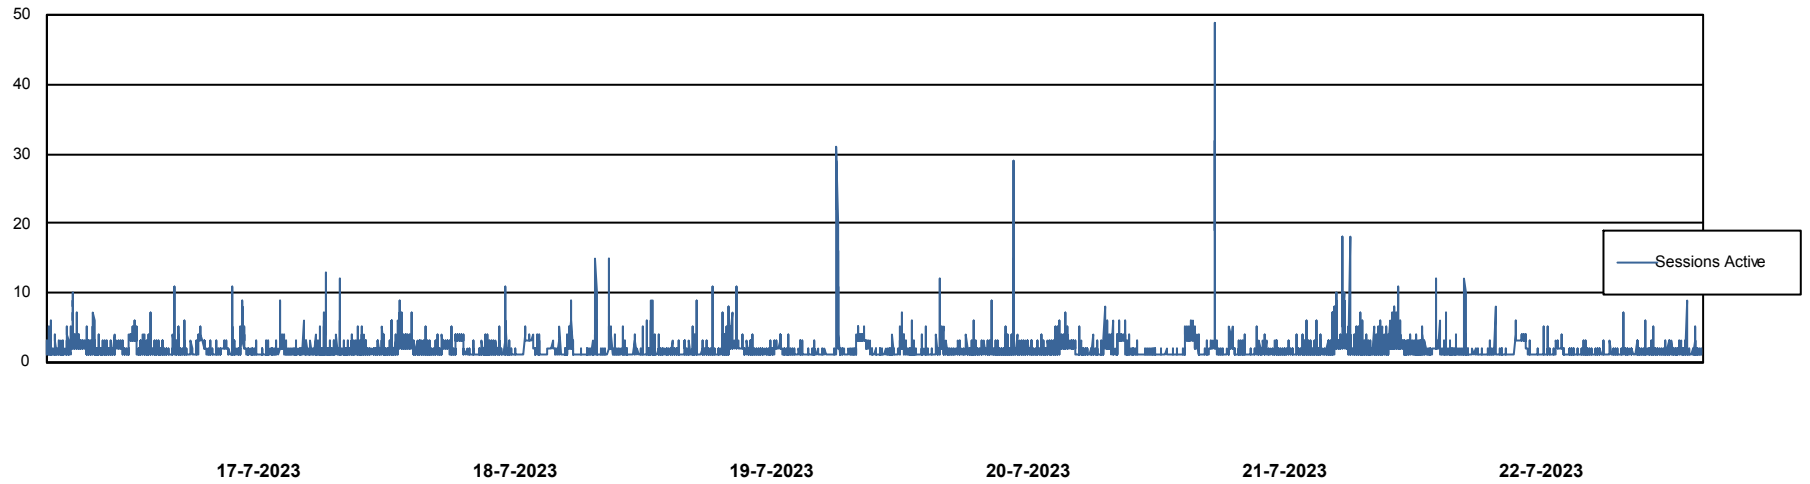

Weekly SLA Customer Report

Customer ELI_Production
Database ID 62

Database Performance ELIDB_BI

Weekly SLA Customer Report

Customer ELI_Production
Database ID 62

Database Performance ELIDB_Production

Weekly SLA Customer Report

Customer ELI_Production
Database ID 62

Database Performance ELIDB_Standby

DB Processes Max 1,000

Weekly SLA Customer Report

Customer ELI_Production
Database ID 62

DATABASE SIZE ELIDB_BI

Database growth over last month