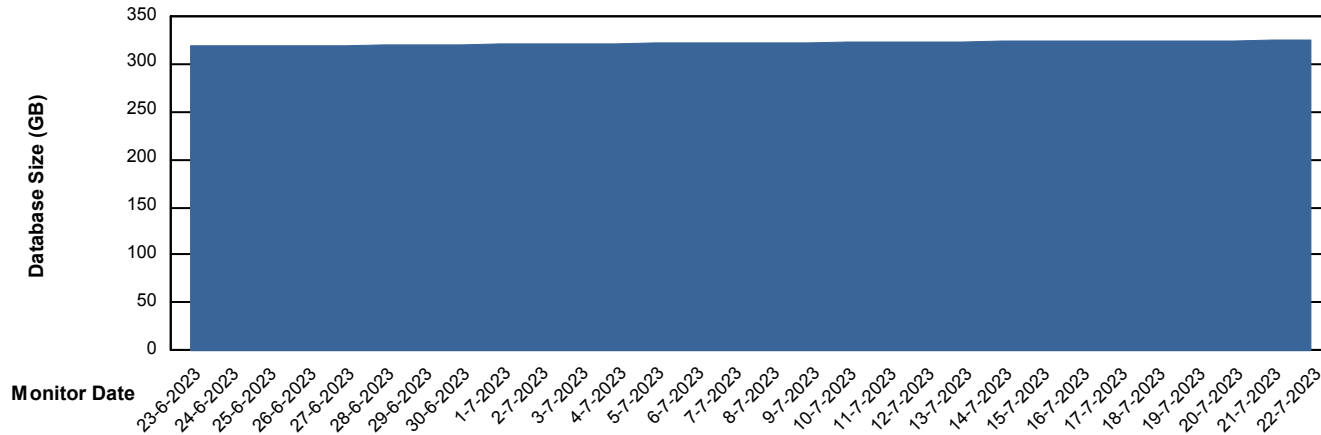

Customer ELI_Production
Database ID 62

Database Performance ELIDB_Standby

DB Processes Max 1,000

Weekly SLA Customer Report

Customer ELI_Production
Database ID 62

DATABASE SIZE ELIDB_BI

Database growth over last month

DATABASE SIZE ELIDB_Production

Database growth over last month

Weekly SLA Customer Report

Customer ELI_Production
 Database ID 62

Database Tablespace ELIDB_BI

Date	Tablespace Name	Filesize (Gb)	Usedsize (Gb)	Percentage free
22-7-2023	ABSDATA	100	76	24
	INDX	100	70	30
21-7-2023	ABSDATA	100	76	24
	INDX	100	70	30
20-7-2023	ABSDATA	100	76	24
	INDX	100	70	30
19-7-2023	ABSDATA	100	76	24
	INDX	100	70	30
18-7-2023	ABSDATA	100	76	24
	INDX	100	70	30
17-7-2023	ABSDATA	100	76	24
	INDX	100	70	30
16-7-2023	ABSDATA	100	76	24
	INDX	100	70	30