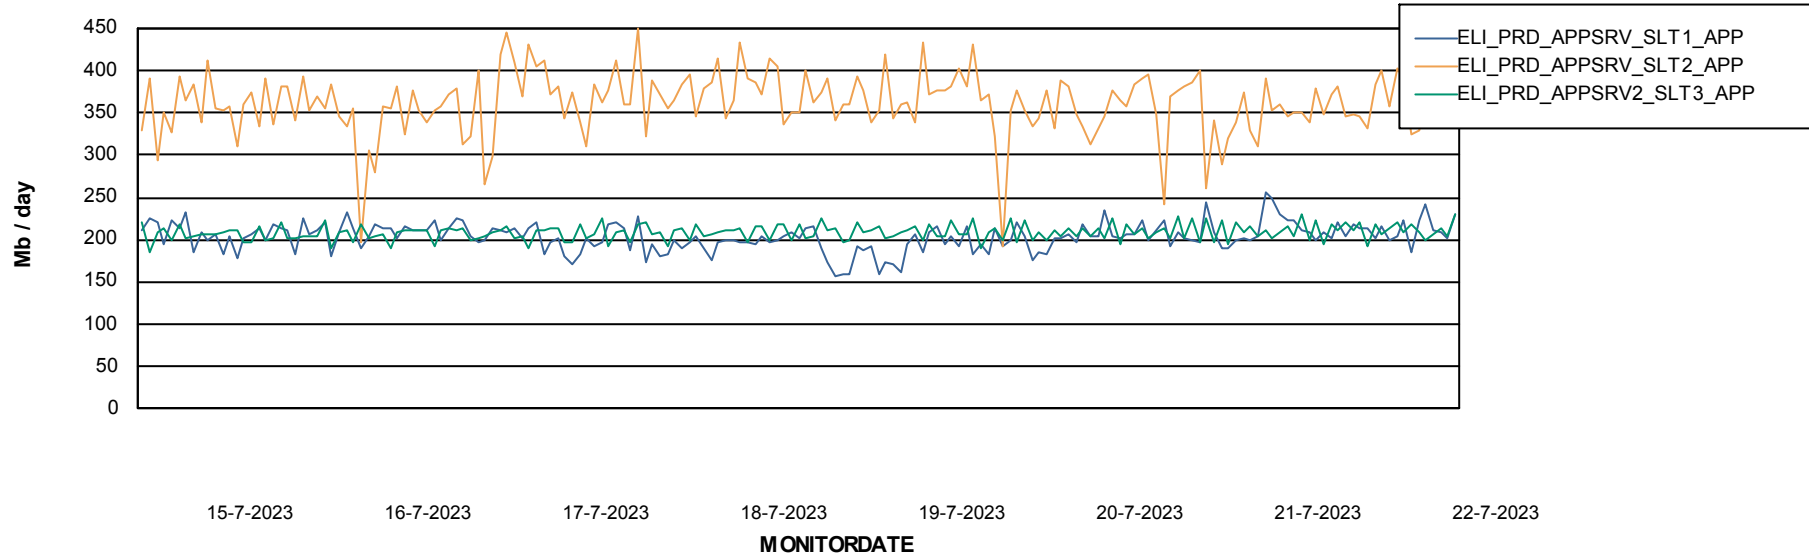

ABSSolute Application Server Services

Avg memory used per ABS Server Service