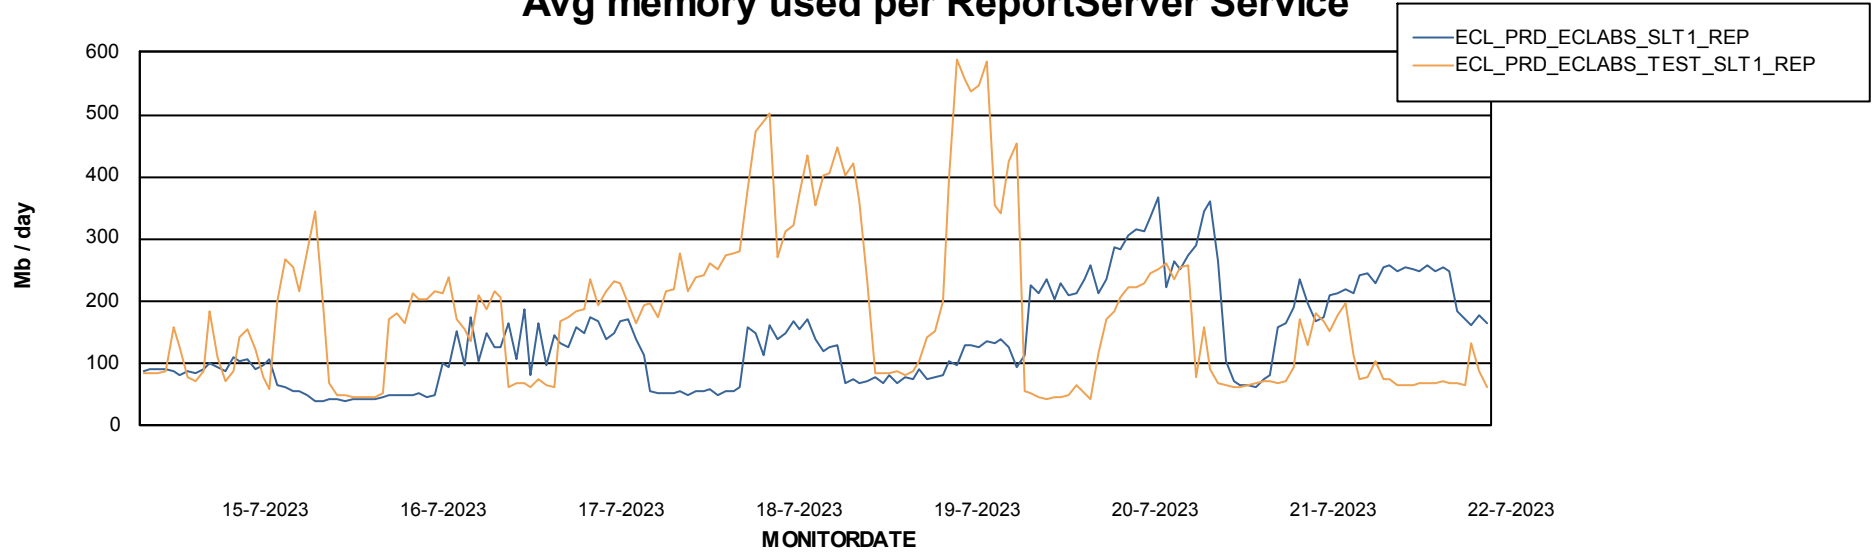

Avg memory used per ABS Server Service

Avg users per day per ABS server

Weekly SLA Customer Report

Customer ECL_Production
Database ID 156

ABSSolute Application ReportServer Services

Avg memory used per ReportServer Service

Weekly SLA Customer Report

Customer ECL_Production
Database ID 156

ABSolute Web Component Services

Avg memory used per ABS Web component

Weekly SLA Customer Report

Customer ECL_Production
Database ID 156

Disaster per ABS component