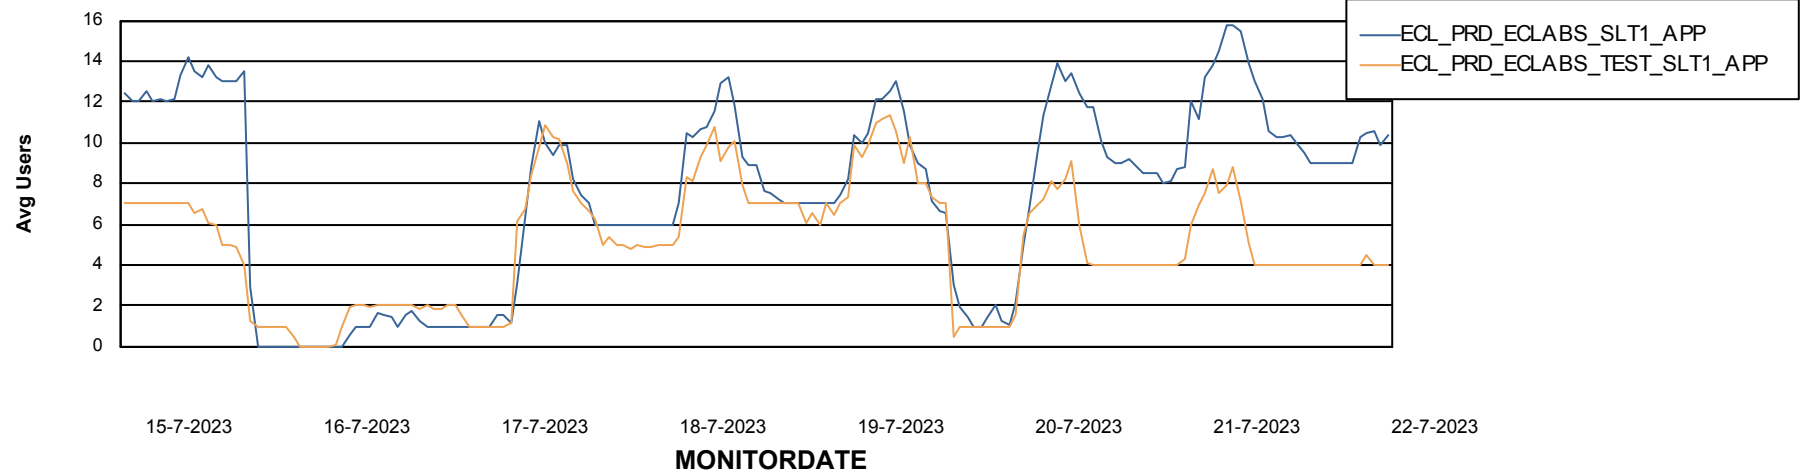

Avg users per day per ABS server