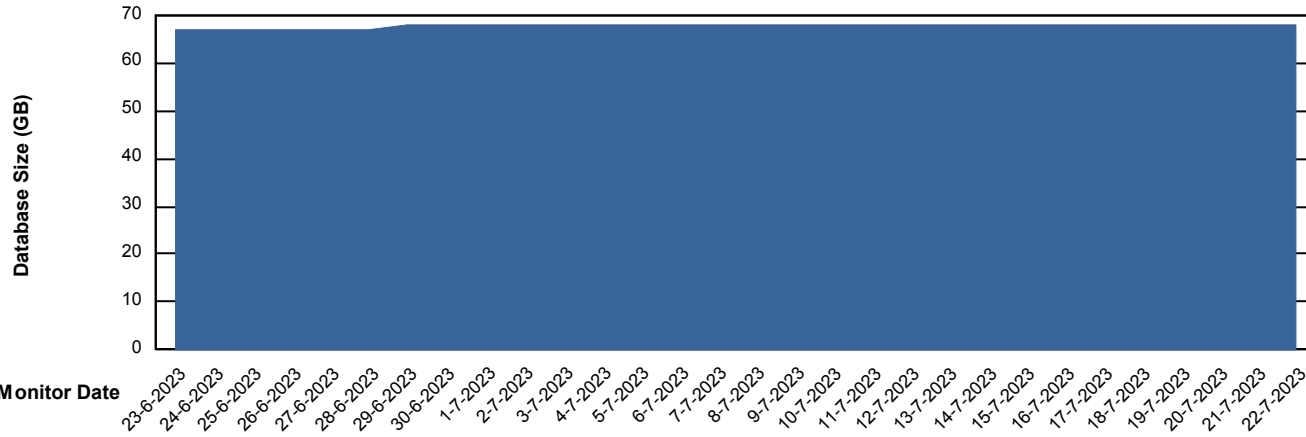

DB Processes Max 1,000

Weekly SLA Customer Report

Customer ECL_Production
 Database ID 156

DATABASE SIZE ECL_PRD_ECLABS_DB_Production

Database growth over last month

Database Tablespace ECL_PRD_ECLABS_DB_Production