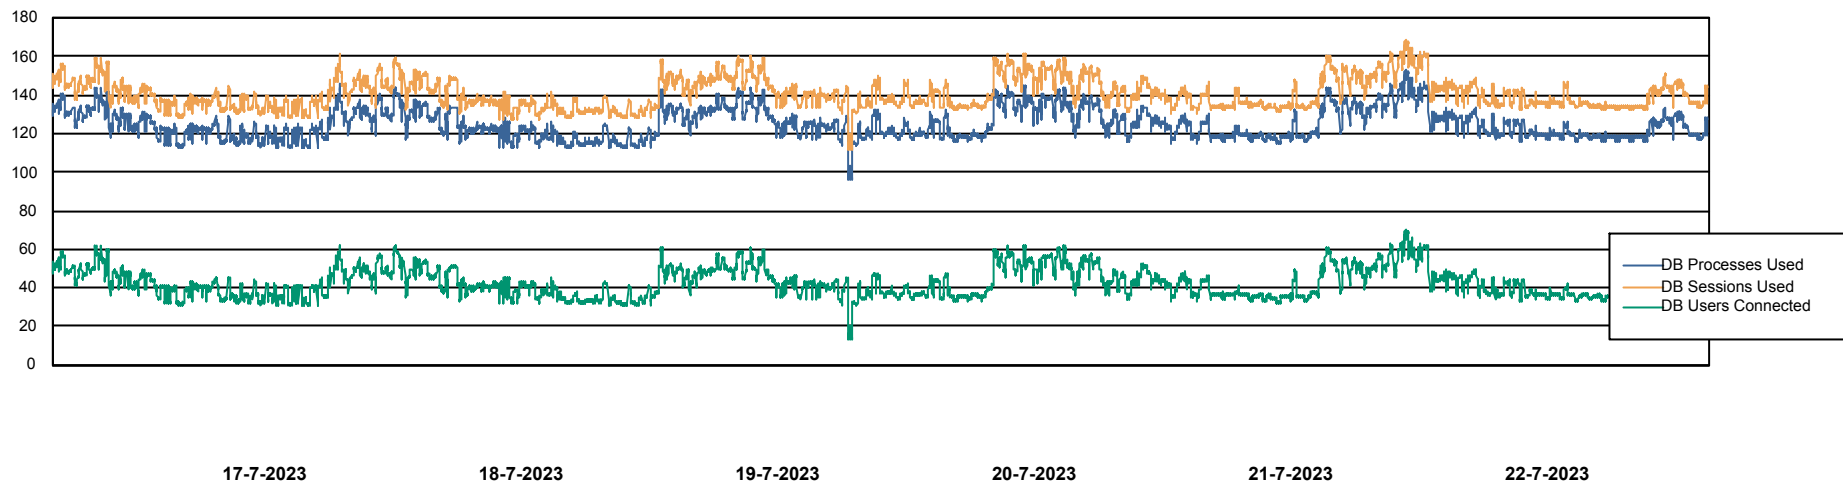

Weekly SLA Customer Report

Customer ECL_Production
Database ID 156

Harddisk Usage ECL_PRD_ECLABS-WEB

	Free disk space on C: (%)	Total disk space on C: (Gb)	Used disk space on C: (Gb)
22-7-2023	61	99	39
21-7-2023	61	99	39
20-7-2023	61	99	39
19-7-2023	61	99	39
18-7-2023	61	99	38
17-7-2023	62	99	37
16-7-2023	63	99	37

Weekly SLA Customer Report

Customer ECL_Production
Database ID 156

Database Performance ECL_PRD_ECLABS_DB_Production

Weekly SLA Customer Report

Customer ECL_Production
Database ID 156

Database Performance ECL_TEST_ECLABS-TEST_DB_STB (ECL_Standby DB)