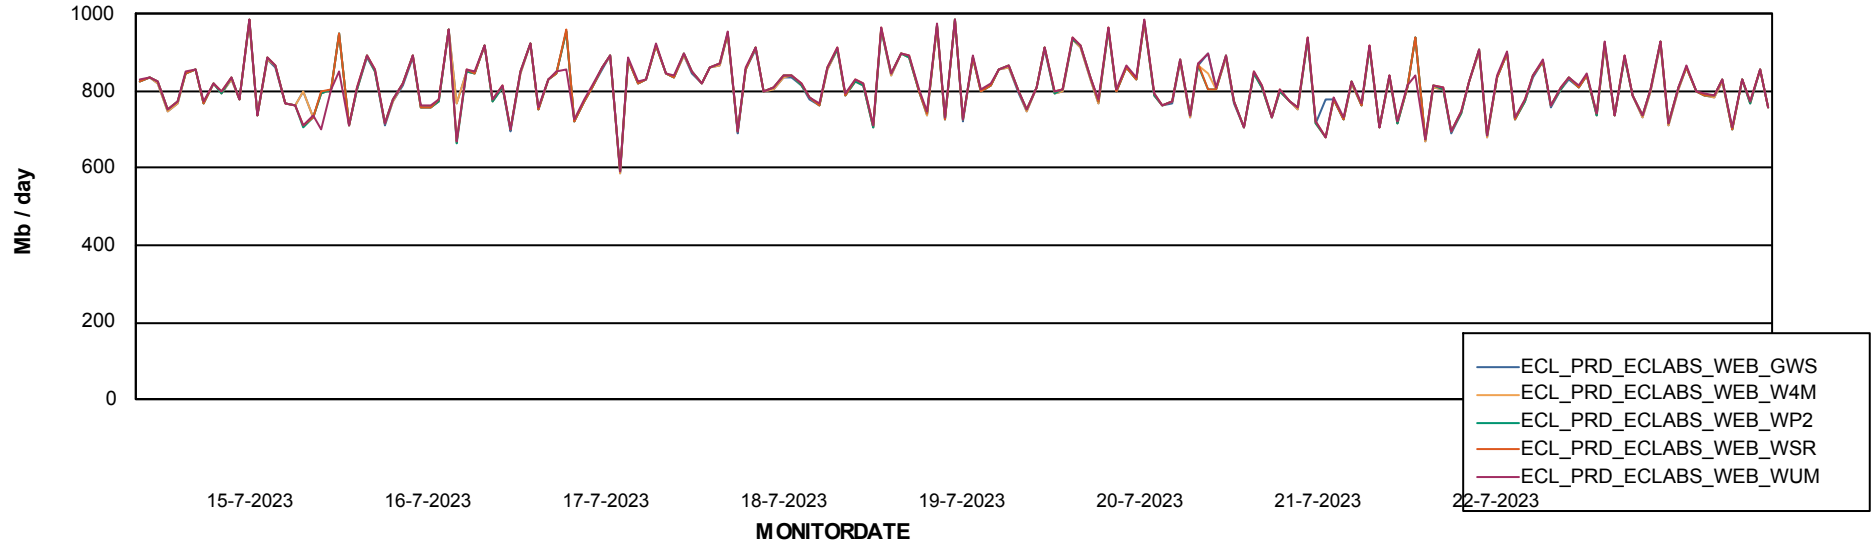

ABSolute Web Component Services

Avg memory used per ABS Web component