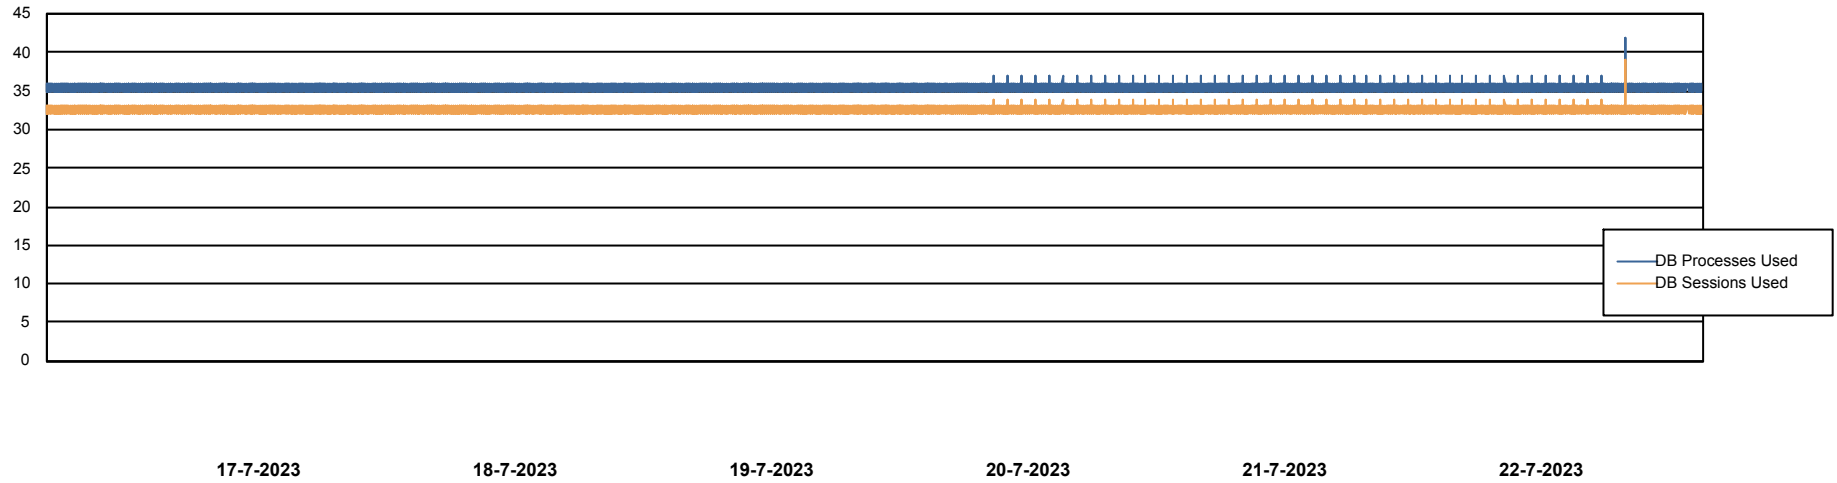

Database Performance ECL_TEST_ECLABS-TEST_DB_STB (ECL_Standby DB)

DB Processes Max 1,000