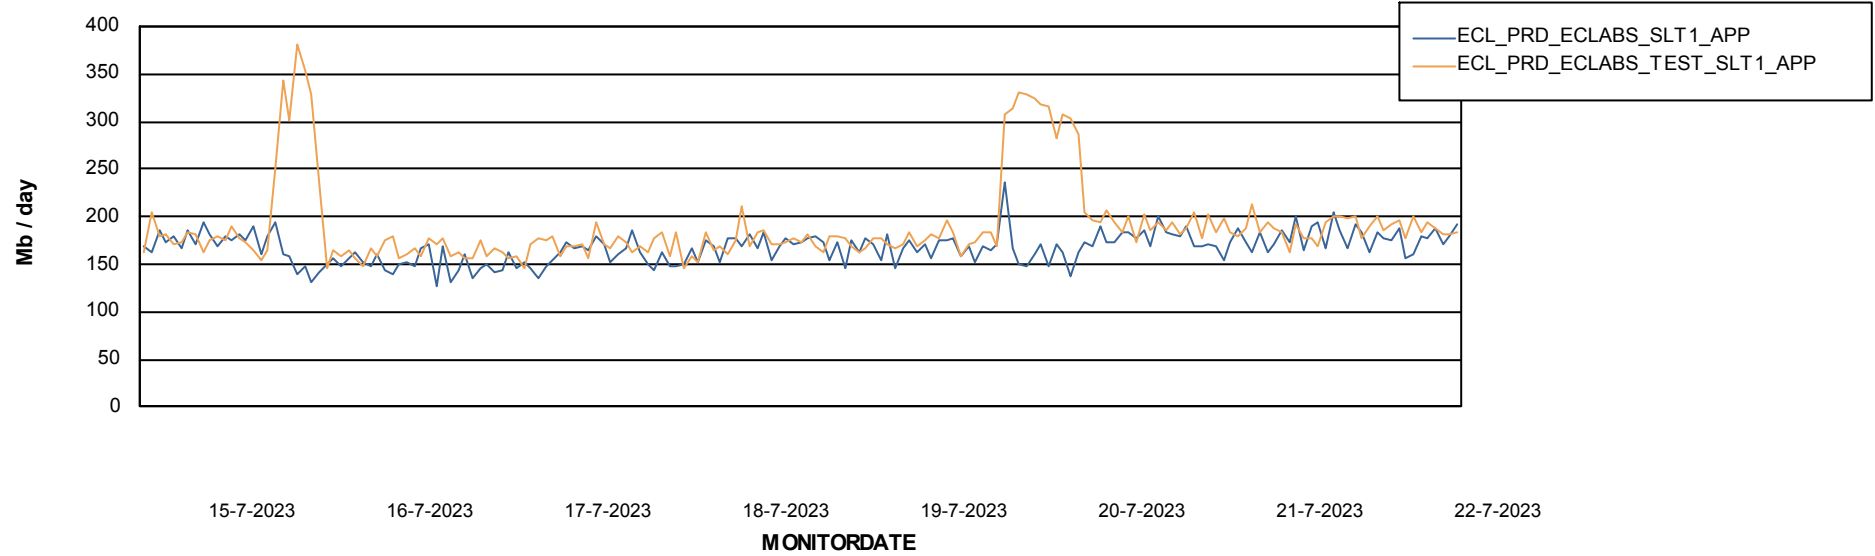

ABSSolute Application Server Services

Avg memory used per ABS Server Service