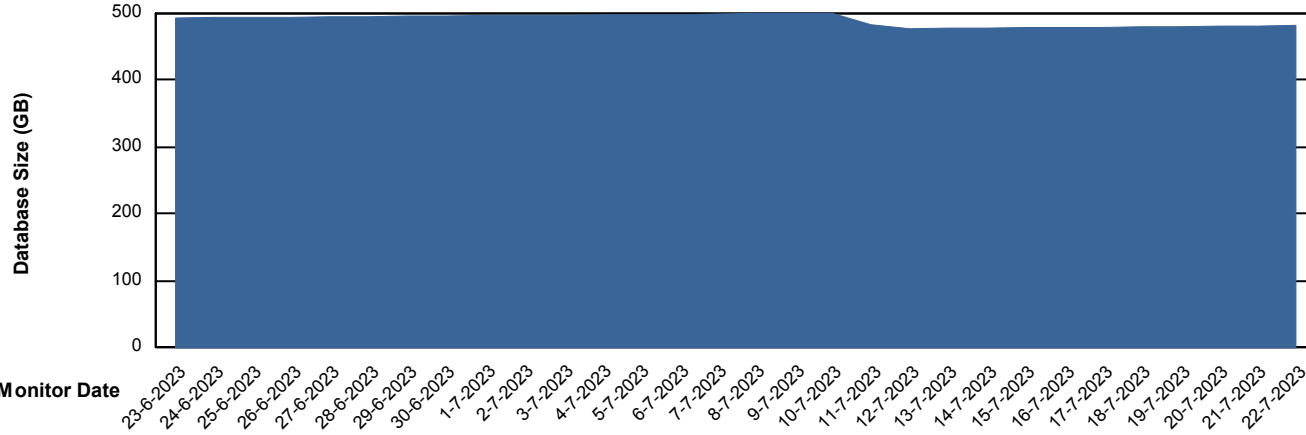

DB Processes Max 1,000

Weekly SLA Customer Report

Customer CUS_Production (24/7)
 Database ID 131

DATABASE SIZE CUS_ProdDB_Primary

Database growth over last month

Database Tablespace CUS_ProdDB_Primary

Date	Tablespace Name	Filesize (Gb)	Usedsize (Gb)	Percentage free
22-7-2023	ABSDATA	244	183	25
	INDX	341	285	17
21-7-2023	ABSDATA	244	182	25
	INDX	341	284	17
20-7-2023	ABSDATA	244	182	25
	INDX	341	284	17
19-7-2023	ABSDATA	244	182	25
	INDX	341	284	17
18-7-2023	ABSDATA	244	182	25
	INDX	341	283	17
17-7-2023	ABSDATA	244	182	25
	INDX	337	283	16
16-7-2023	ABSDATA	244	182	26
	INDX	337	283	16

Weekly SLA Customer Report

Customer CUS_Production (24/7)
Database ID 131

Standby Database Health CUS_Production (24/7)

Recovery lag for last 7 days

Weekly SLA Customer Report

Customer CUS_Production (24/7)
Database ID 131