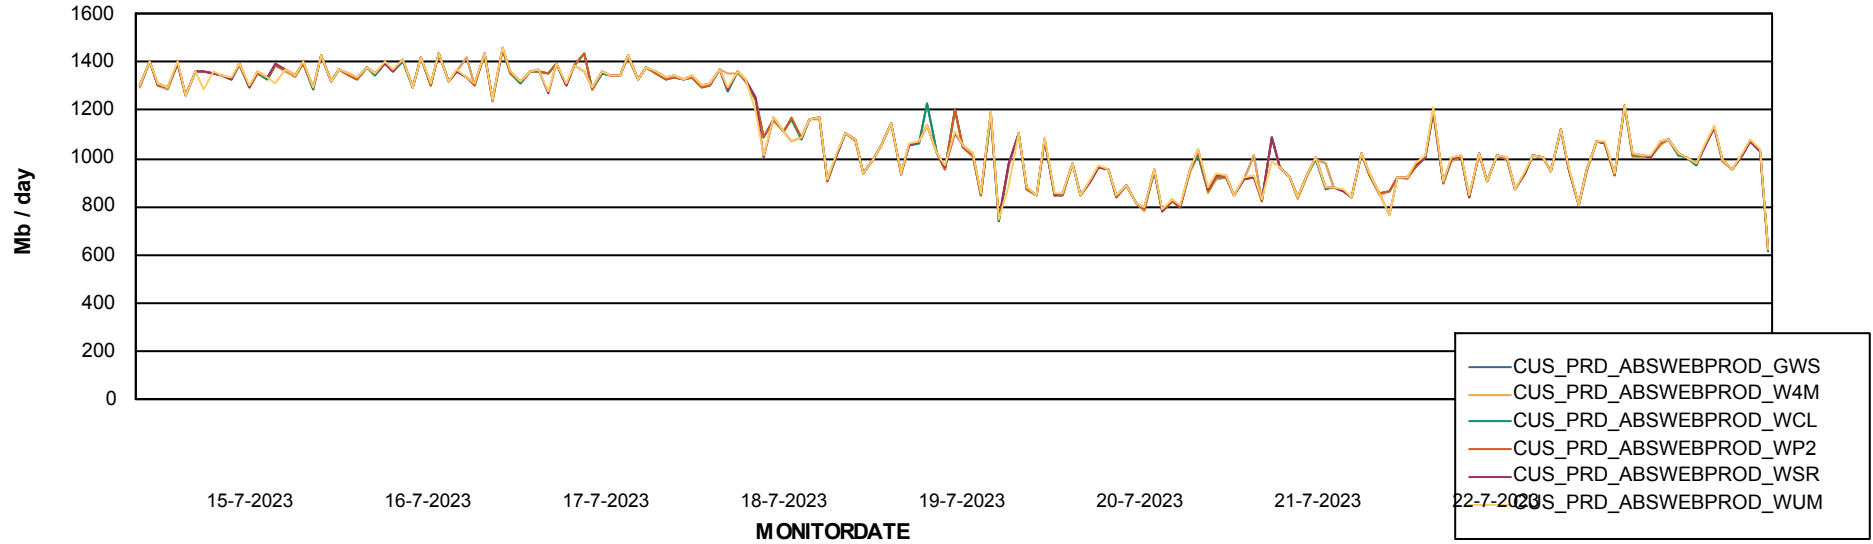

Avg memory used per ReportServer Service

Weekly SLA Customer Report

Customer CUS_Production (24/7)
Database ID 131

ABSSolute Web Component Services

Avg memory used per ABS Web component

Weekly SLA Customer Report