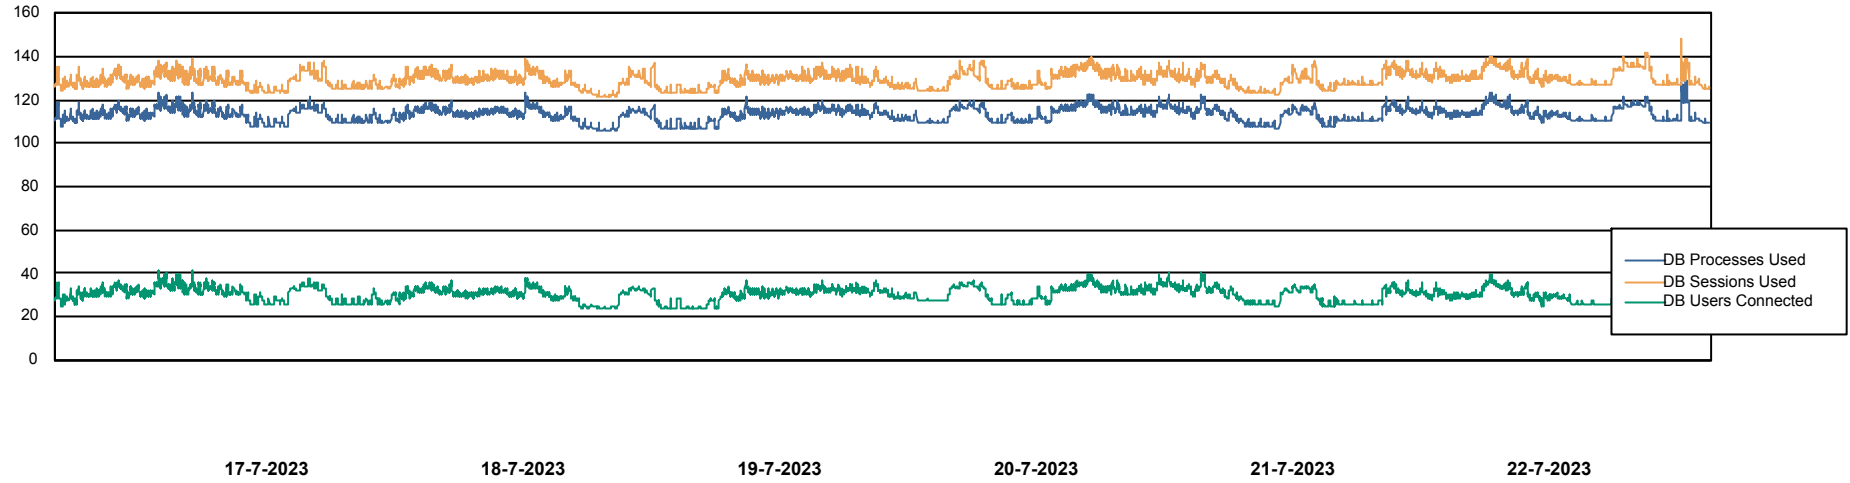

Weekly SLA Customer Report

Customer CUS_Production (24/7)
Database ID 131

Harddisk Usage CUS_PRD_ABSWEBPROD

	Free disk space on C: (%)	Total disk space on C: (Gb)	Used disk space on C: (Gb)
22-7-2023	90	199	20
21-7-2023	90	199	20
20-7-2023	90	199	20
19-7-2023	90	199	20
18-7-2023	90	199	20
17-7-2023	90	199	20
16-7-2023	90	199	20

Weekly SLA Customer Report

Customer CUS_Production (24/7)
Database ID 131

Database Performance CUS_ProdDB_Primary

Weekly SLA Customer Report

Customer CUS_Production (24/7)
Database ID 131

Database Performance CUS_ProdDB_Standby