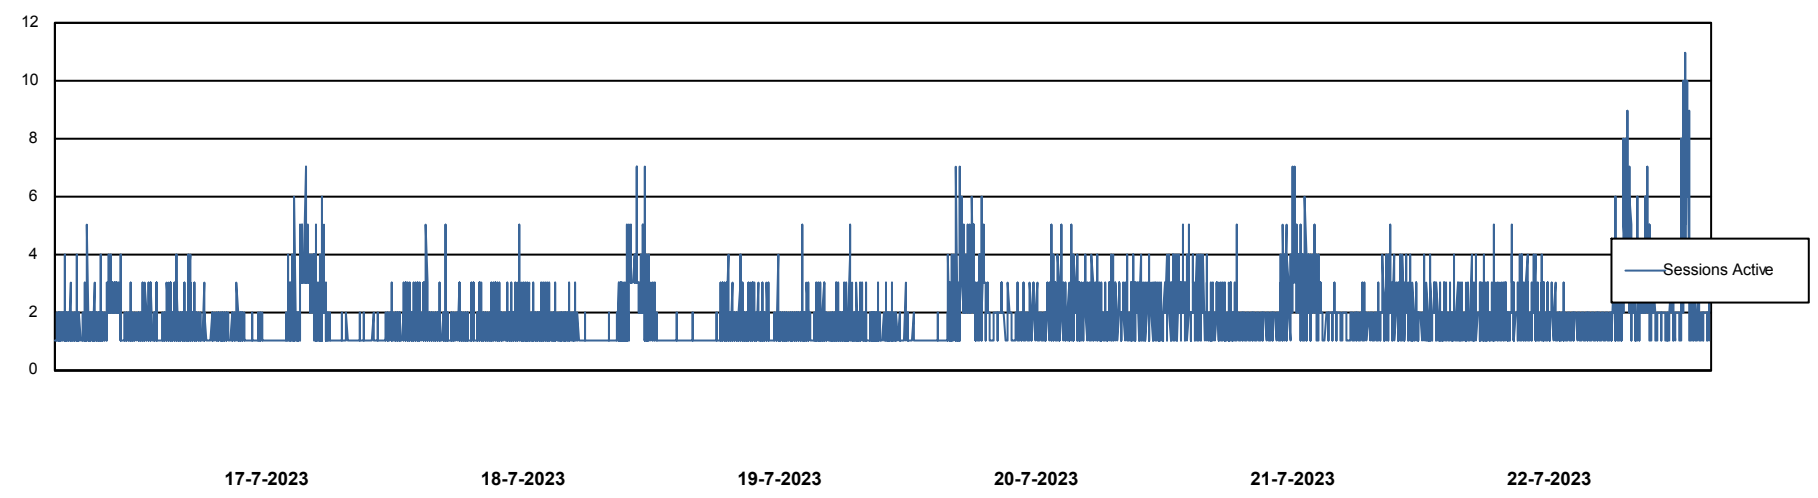

Weekly SLA Customer Report

Customer CUS_Production (24/7)
Database ID 131

Harddisk Usage CUS_PRD_ABSWEBPROD

	Free disk space on C: (%)	Total disk space on C: (Gb)	Used disk space on C: (Gb)
22-7-2023	90	199	20
21-7-2023	90	199	20
20-7-2023	90	199	20
19-7-2023	90	199	20
18-7-2023	90	199	20
17-7-2023	90	199	20
16-7-2023	90	199	20

Weekly SLA Customer Report

Customer CUS_Production (24/7)
Database ID 131

Database Performance CUS_ProdDB_Primary

Weekly SLA Customer Report

Customer CUS_Production (24/7)
Database ID 131

Database Performance CUS_ProdDB_Standby