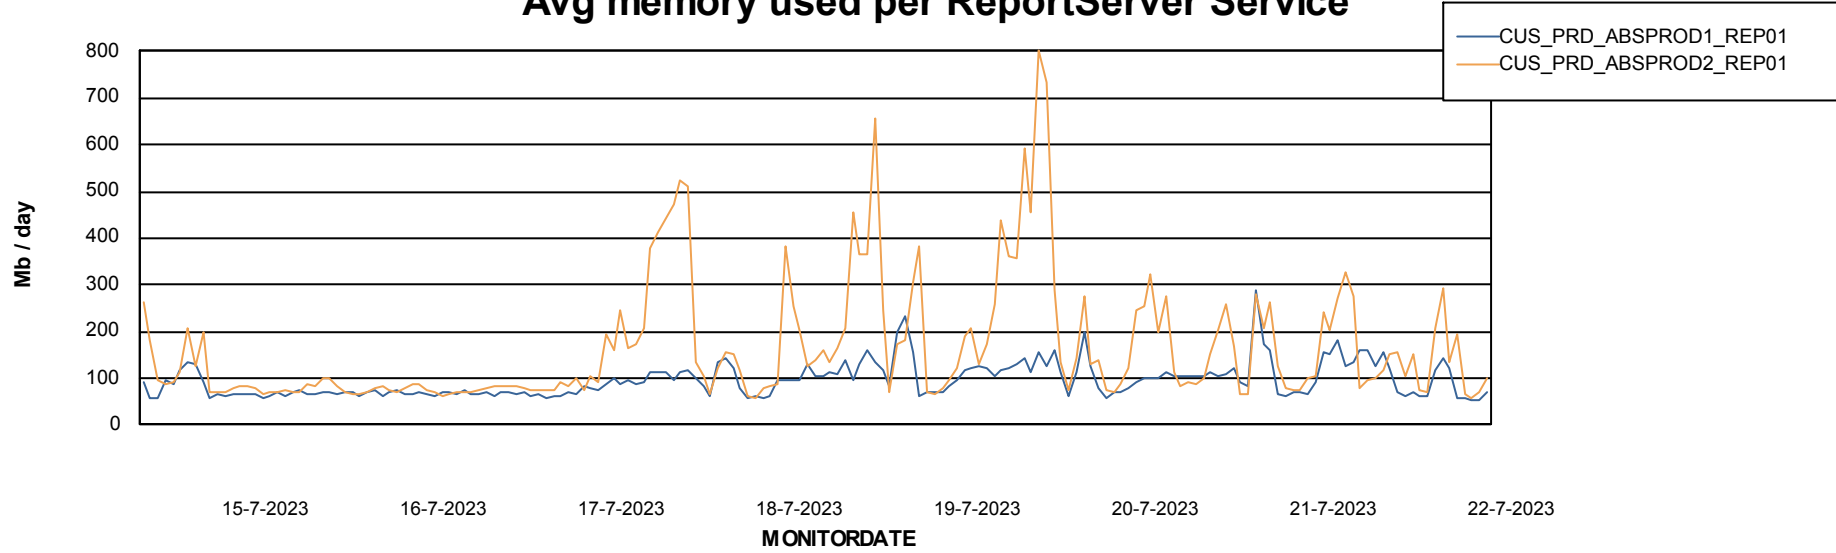

ABSSolute Application ReportServer Services

Avg memory used per ReportServer Service