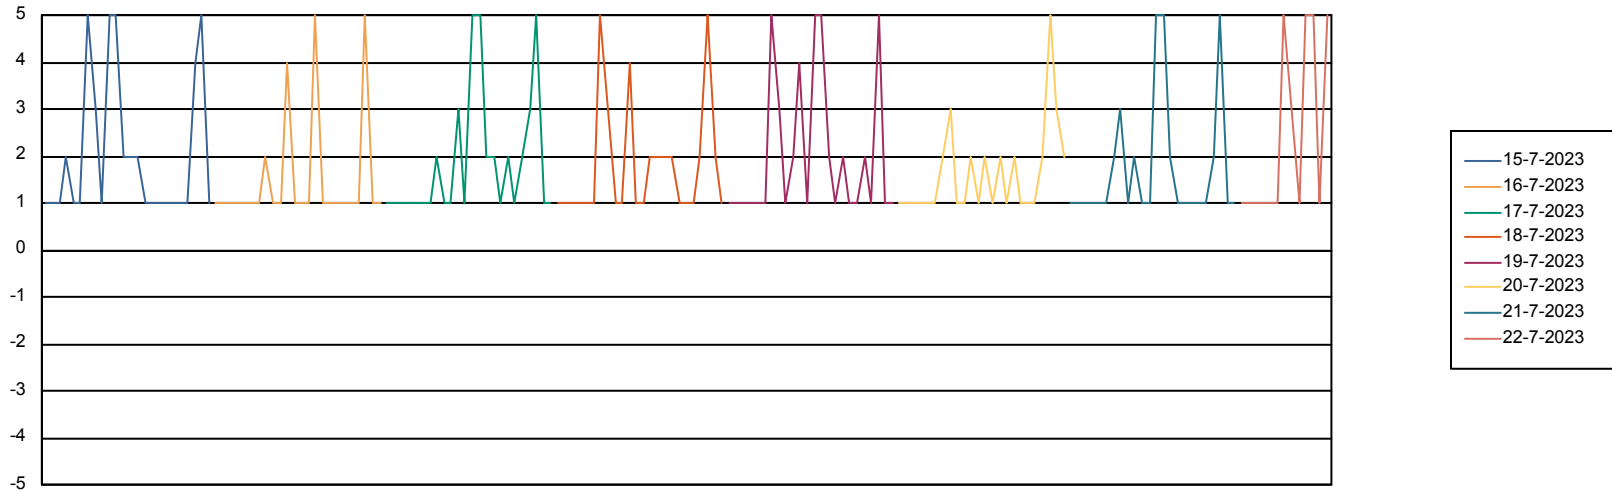

Recovery lag for last 7 days