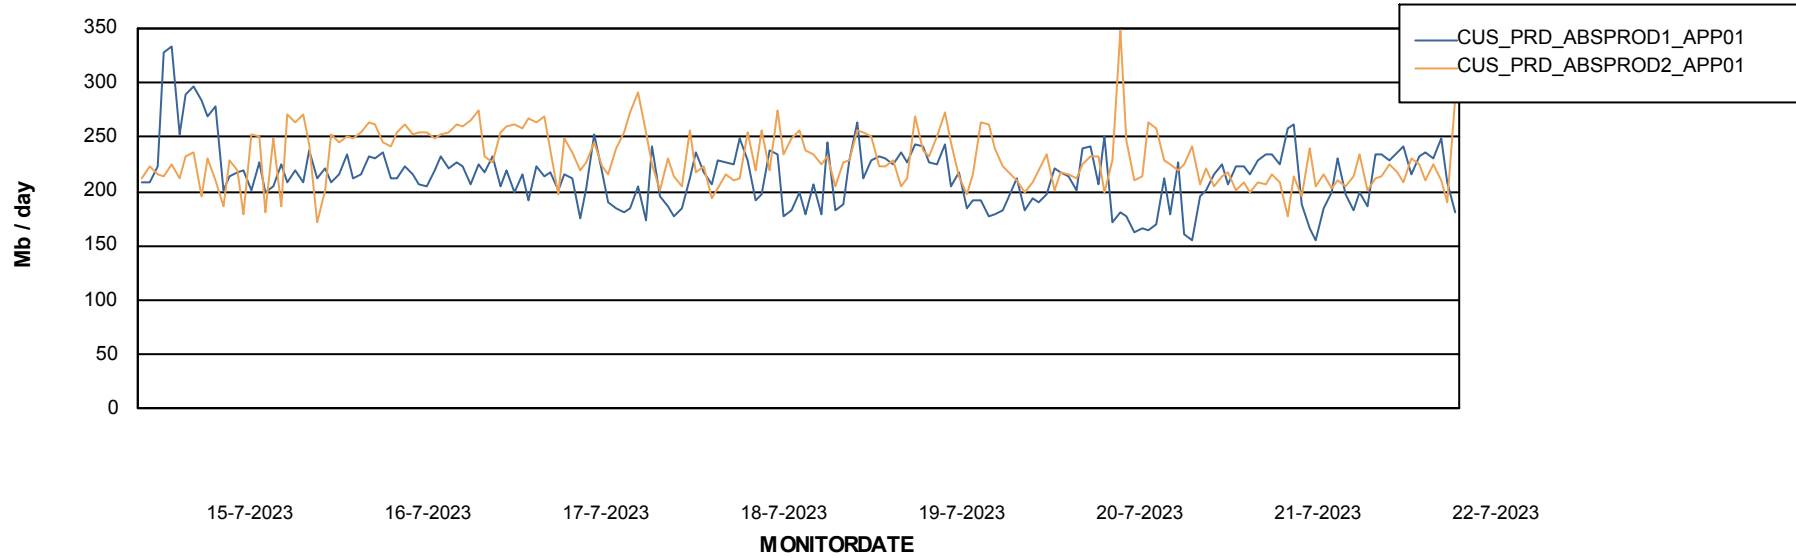

ABSSolute Application Server Services

Avg memory used per ABS Server Service