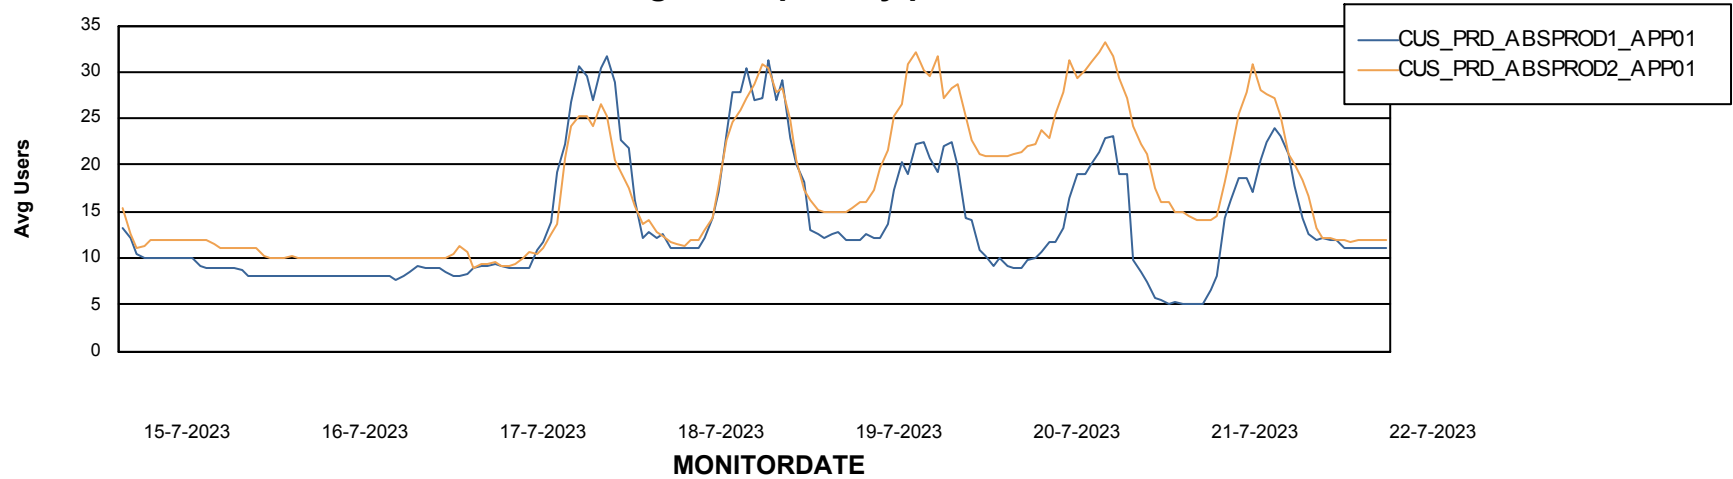

Avg users per day per ABS server