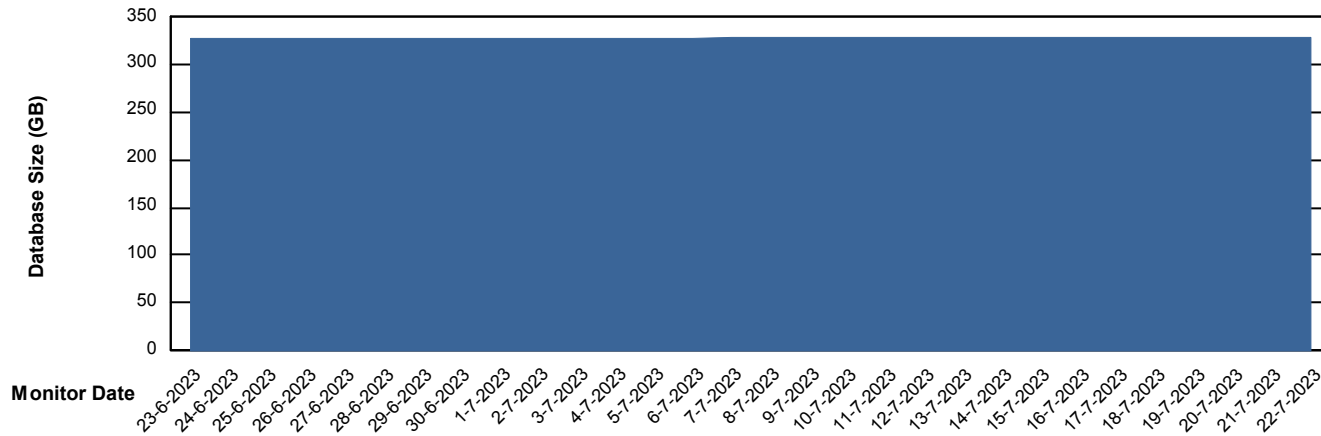

DATABASE SIZE CLODB_PRD_CLO-ORA01

Database growth over last month