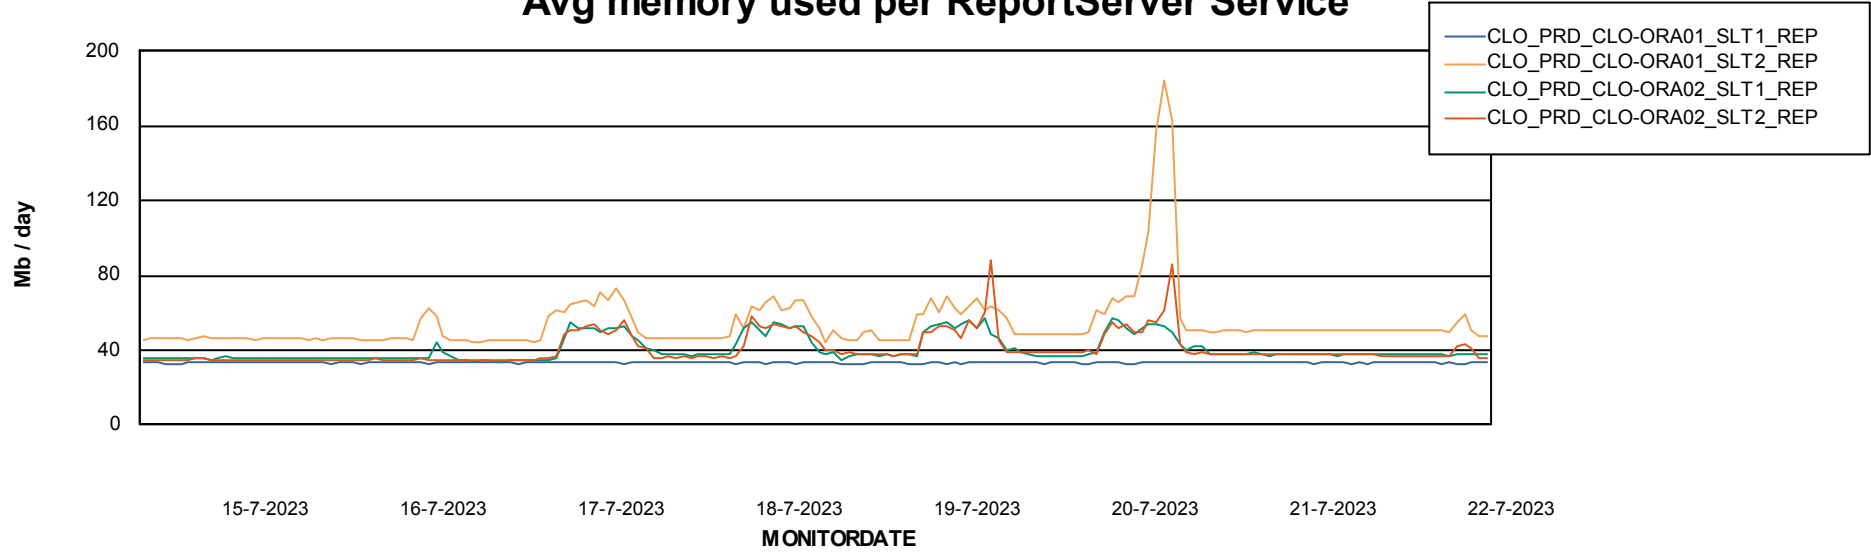

Avg users per day per ABS server

Weekly SLA Customer Report

Customer CLO Production
Database ID 38

ABSSolute Application ReportServer Services

Avg memory used per ReportServer Service

Weekly SLA Customer Report