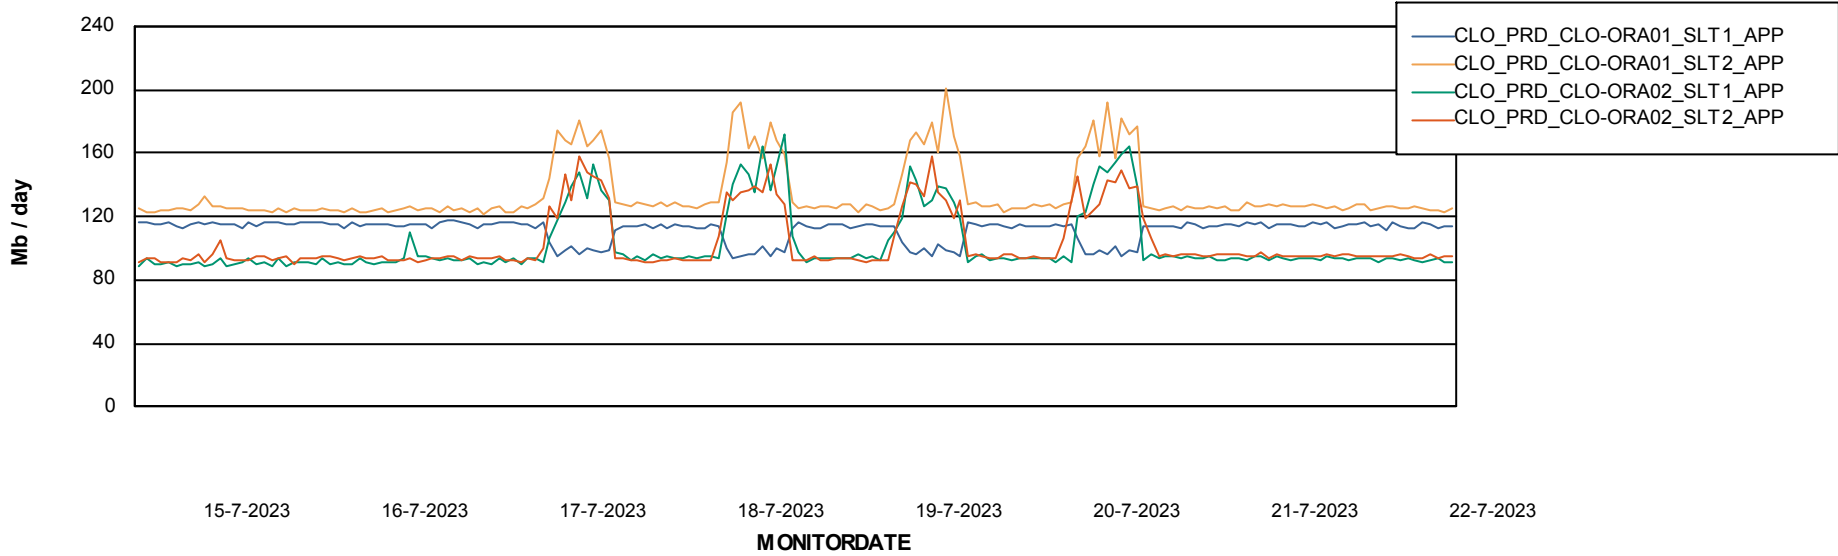

Standby Database Health CLO Production

Recovery lag for last 7 days

Weekly SLA Customer Report

Customer CLO Production
Database ID 38

ABSSolute Application Server Services

Avg memory used per ABS Server Service