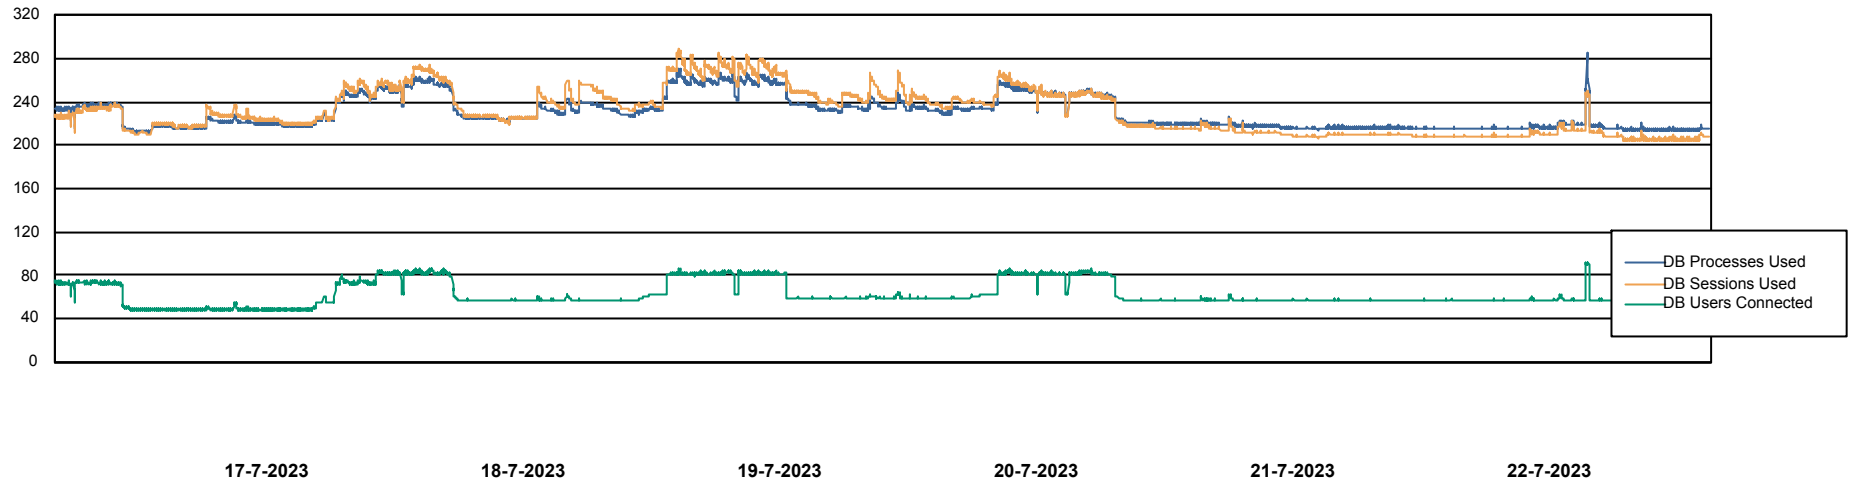

Database Performance CLODB_PRD_CLO-ORA01