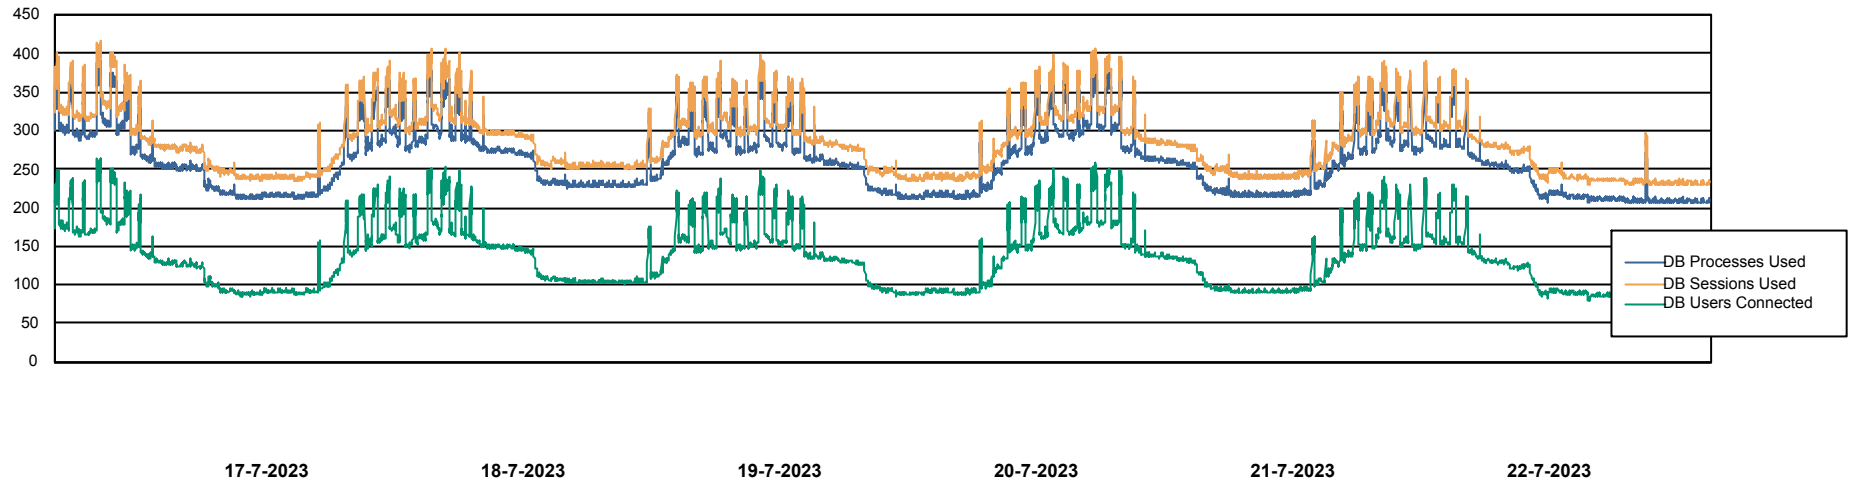

Weekly SLA Customer Report

Customer BNL_Production
Database ID 83

Database Performance BNL_EMCC

Weekly SLA Customer Report

Customer BNL_Production
Database ID 83

Database Performance BNLDB_Production_New

Weekly SLA Customer Report

Customer BNL_Production
Database ID 83

Database Performance BNLDB_Standby

Weekly SLA Customer Report

Customer BNL_Production
Database ID 83

DATABASE SIZE BNL_EMCC

Database growth over last month

DATABASE SIZE BNLDB_Production_New