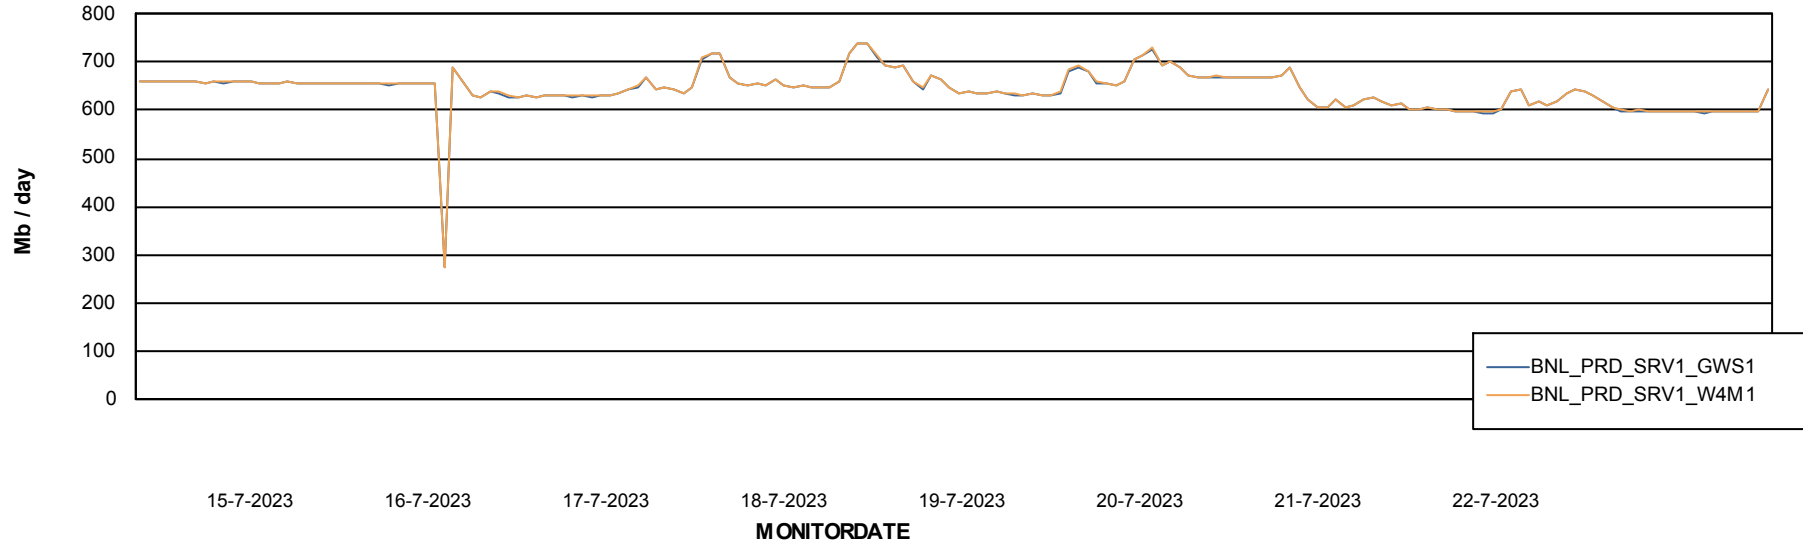

ABSSolute Web Component Services

Avg memory used per ABS Web component