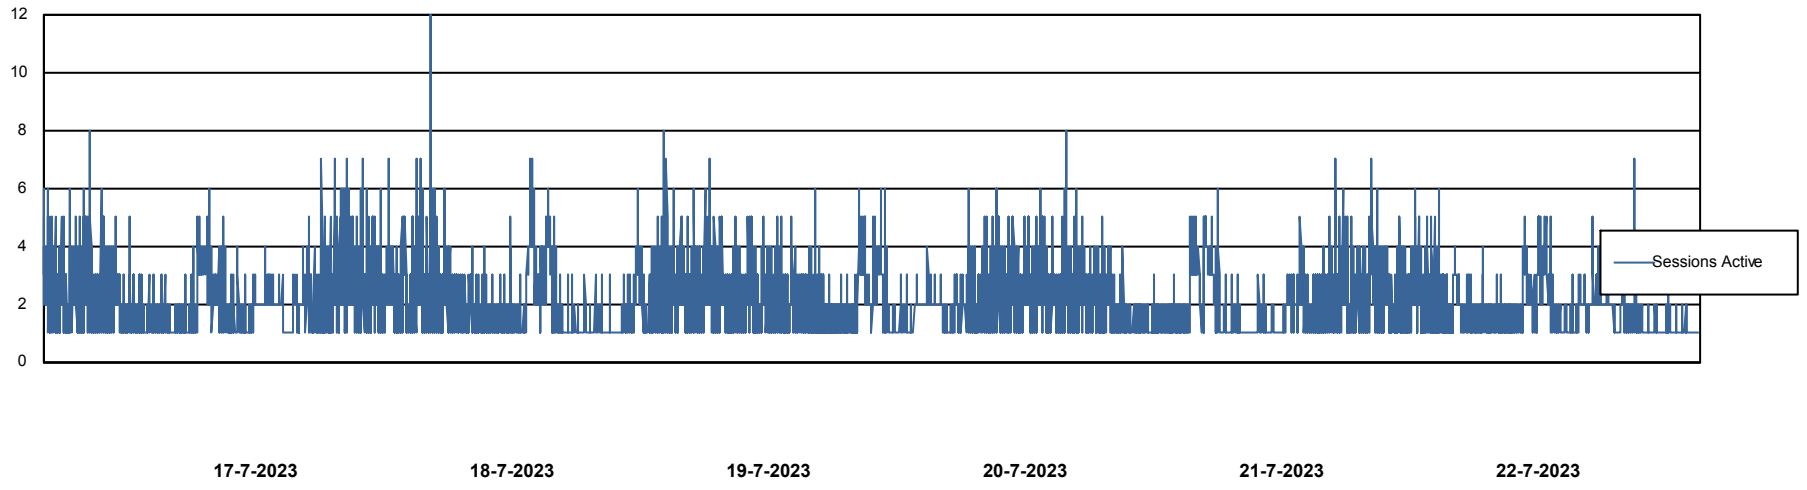

Weekly SLA Customer Report

Customer BNL_Production
Database ID 83

Database Performance BNL_EMCC

Weekly SLA Customer Report

Customer BNL_Production
Database ID 83

Database Performance BNLDB_Production_New

Weekly SLA Customer Report

Customer BNL_Production
Database ID 83

Database Performance BNLDB_Standby

Weekly SLA Customer Report

Customer BNL_Production
Database ID 83

DATABASE SIZE BNL_EMCC

Database growth over last month

DATABASE SIZE BNLDB_Production_New