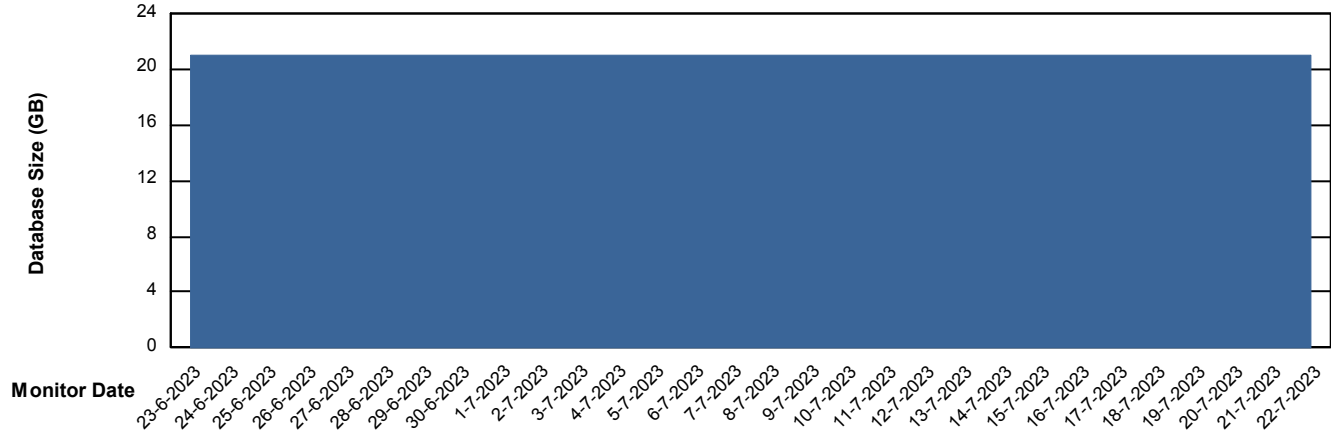

Customer BNL_Production
Database ID 83

Database Performance BNLDB_Standby

Weekly SLA Customer Report

Customer BNL_Production
Database ID 83

DATABASE SIZE BNL_EMCC

Database growth over last month

DATABASE SIZE BNLDB_Production_New