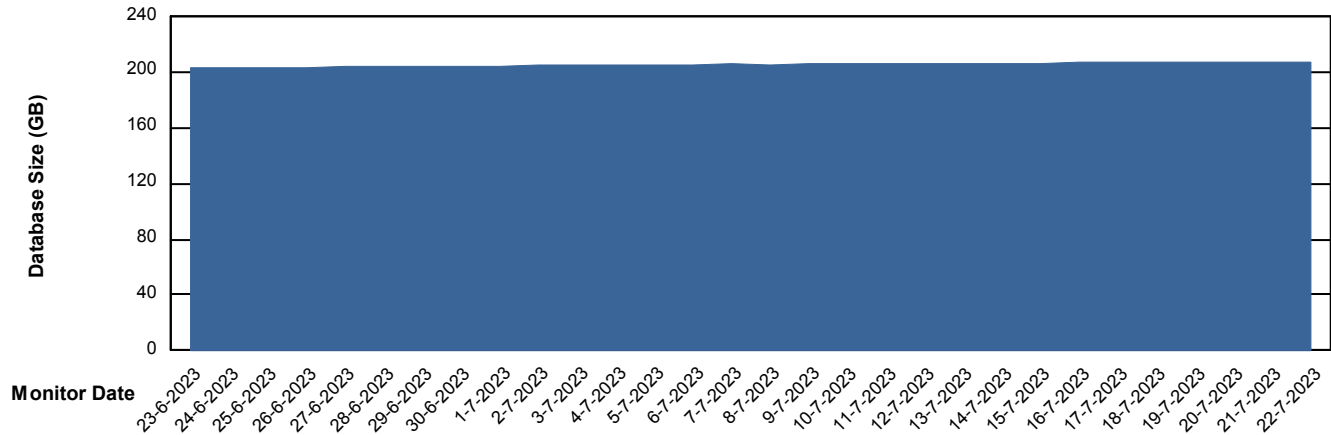

DATABASE SIZE BNLDB_Production_New

Database growth over last month