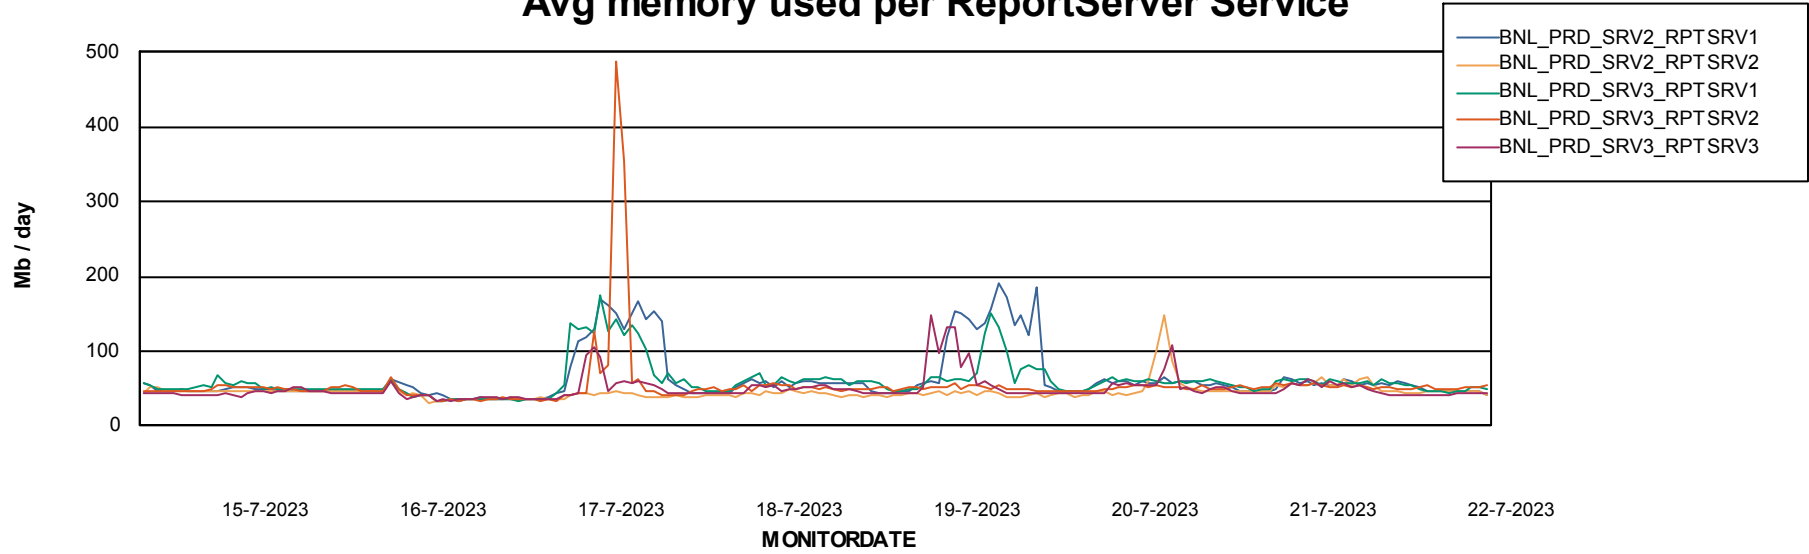

Avg users per day per ABS server

Weekly SLA Customer Report

Customer BNL_Production
Database ID 83

ABSSolute Web Component Services

Avg memory used per ReportServer Service

Weekly SLA Customer Report

Customer BNL_Production
Database ID 83