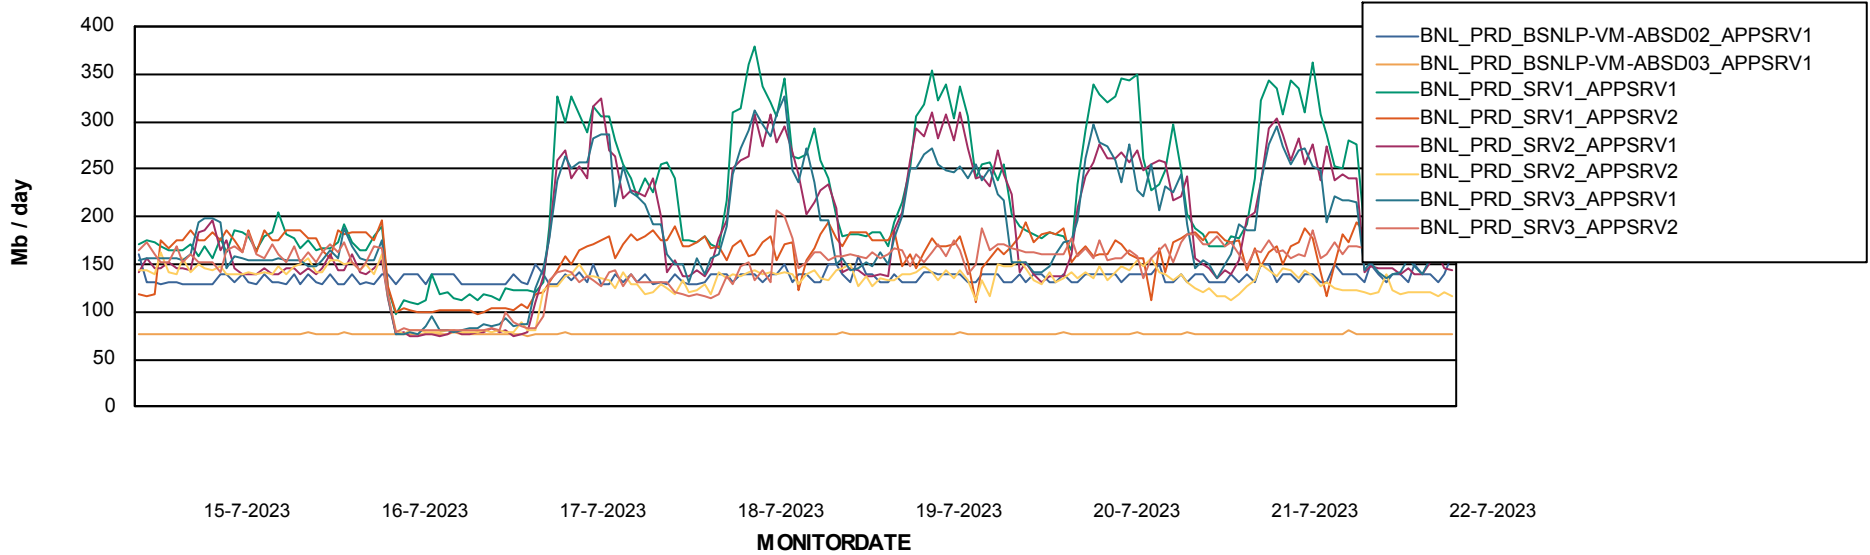

Database growth over last month

Weekly SLA Customer Report

Customer BNL_Production
 Database ID 83

Database Tablespace BNLDB_Production_New

Date	Tablespace Name	Filesize (Gb)	Usedsize (Gb)	Percentage free
22-7-2023	ABSDATA	105	65	38
	INDX	200	133	34
21-7-2023	ABSDATA	105	65	38
	INDX	200	133	34
20-7-2023	ABSDATA	105	65	38
	INDX	200	133	34
19-7-2023	ABSDATA	105	65	38
	INDX	200	133	34
18-7-2023	ABSDATA	105	65	38
	INDX	200	133	34
17-7-2023	ABSDATA	105	65	38
	INDX	200	132	34
16-7-2023	ABSDATA	105	65	38
	INDX	200	132	34

Standby Database Health BNL_Production

Recovery lag for last 7 days

Weekly SLA Customer Report

Customer BNL_Production
Database ID 83

ABSSolute Application Server Services

Avg memory used per ABS Server Service

Avg users per day per ABS server

Weekly SLA Customer Report

Customer BNL_Production
Database ID 83

ABSSolute Web Component Services

Avg memory used per ReportServer Service

Weekly SLA Customer Report

Customer BNL_Production
Database ID 83