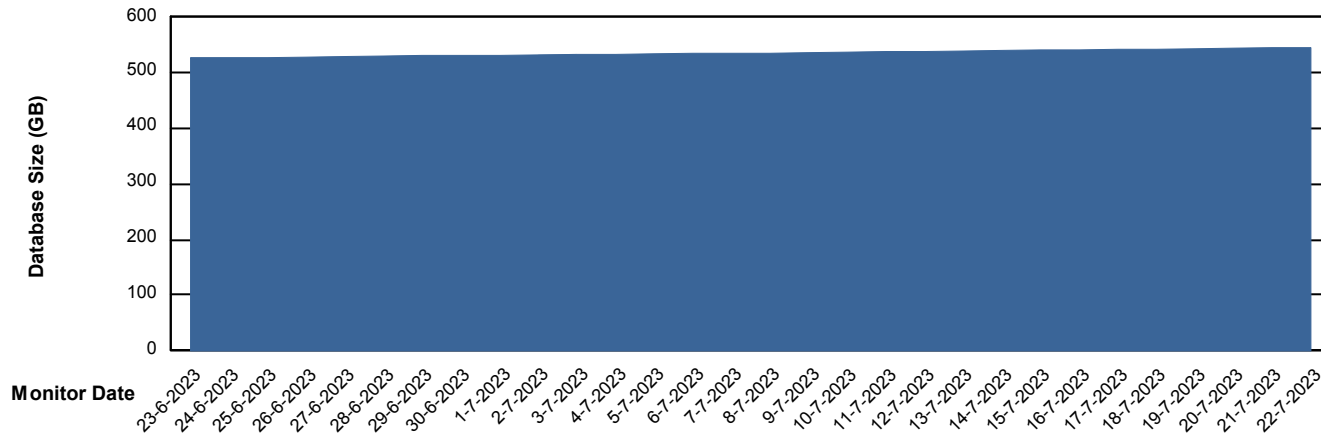

DATABASE SIZE BGG_PRD_DEDC-DB07_DB_Production

Database growth over last month