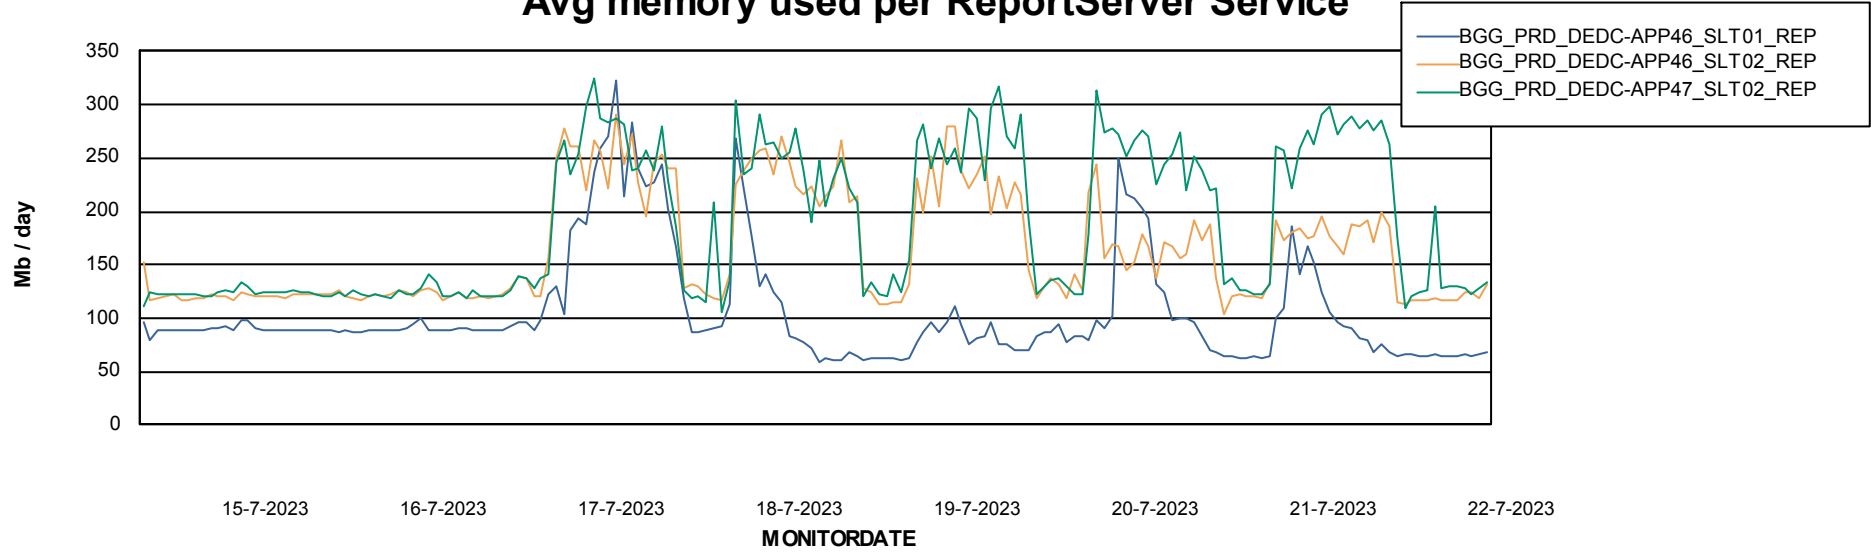

ABSSolute Application ReportServer Services

Avg memory used per ReportServer Service