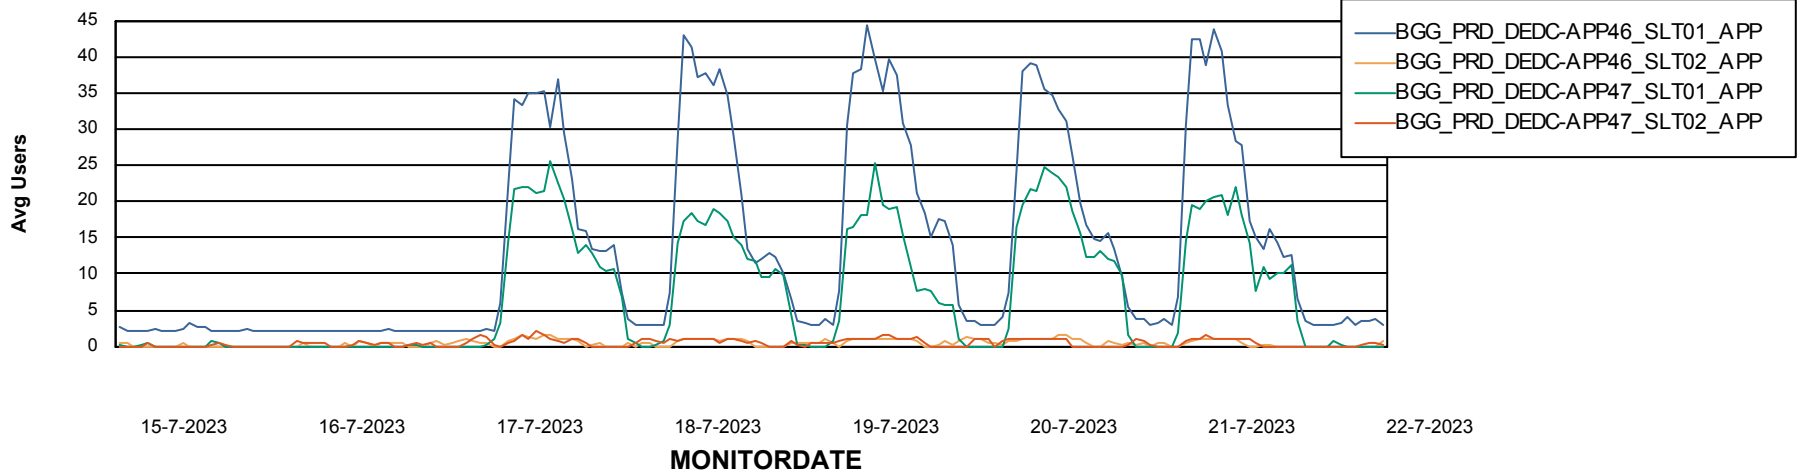

Avg users per day per ABS server