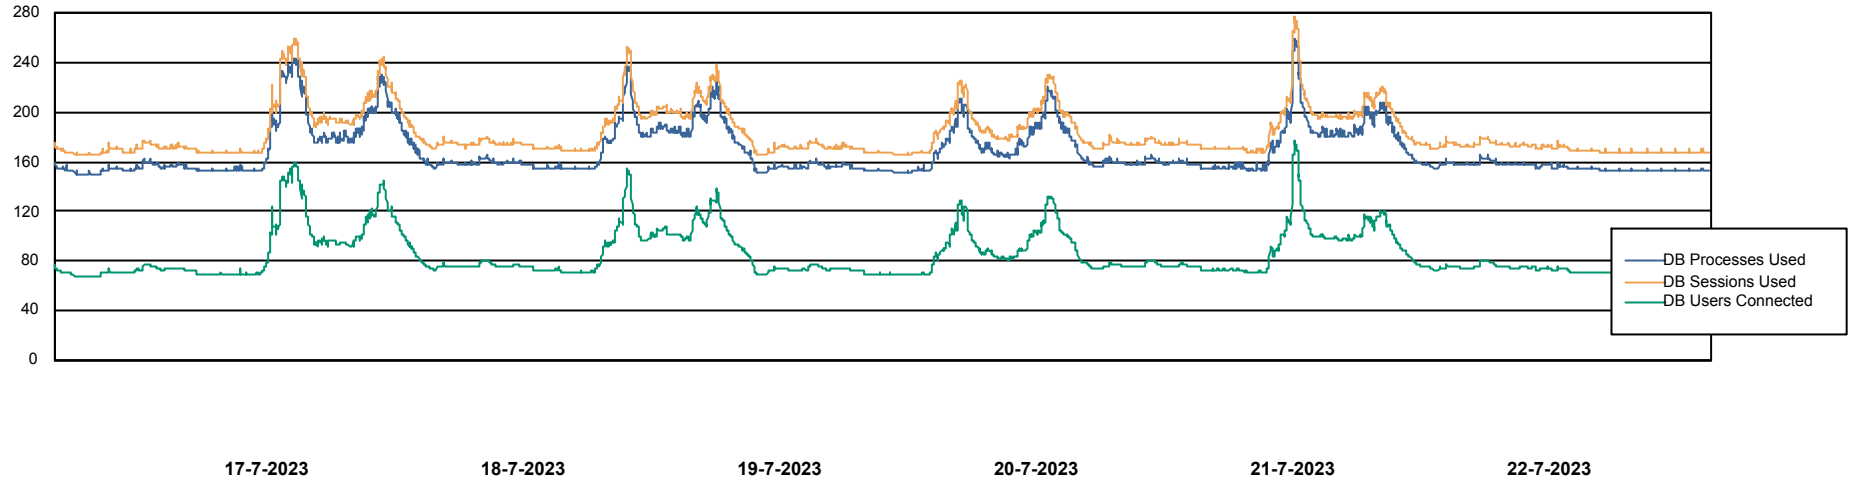

Weekly SLA Customer Report

Customer AUJ Production
Database ID 41

Database Performance AUJ Prod. BI DB (PABSBI1 server)

Weekly SLA Customer Report

Customer AUJ Production
Database ID 41

Database Performance AUJ_DB1_Primary