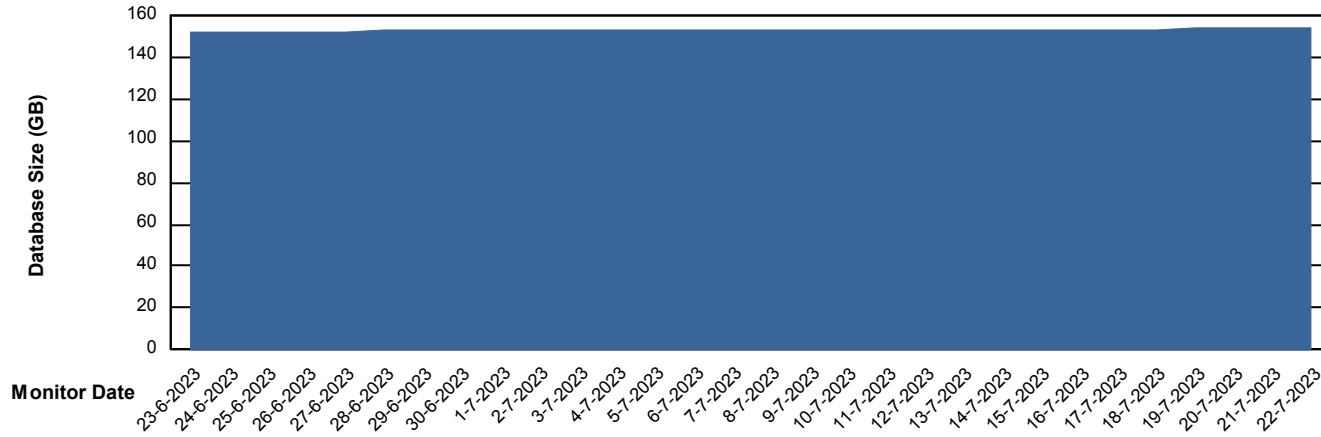

DATABASE SIZE AUJ Prod. BI DB (PABSBI1 server)

Database growth over last month