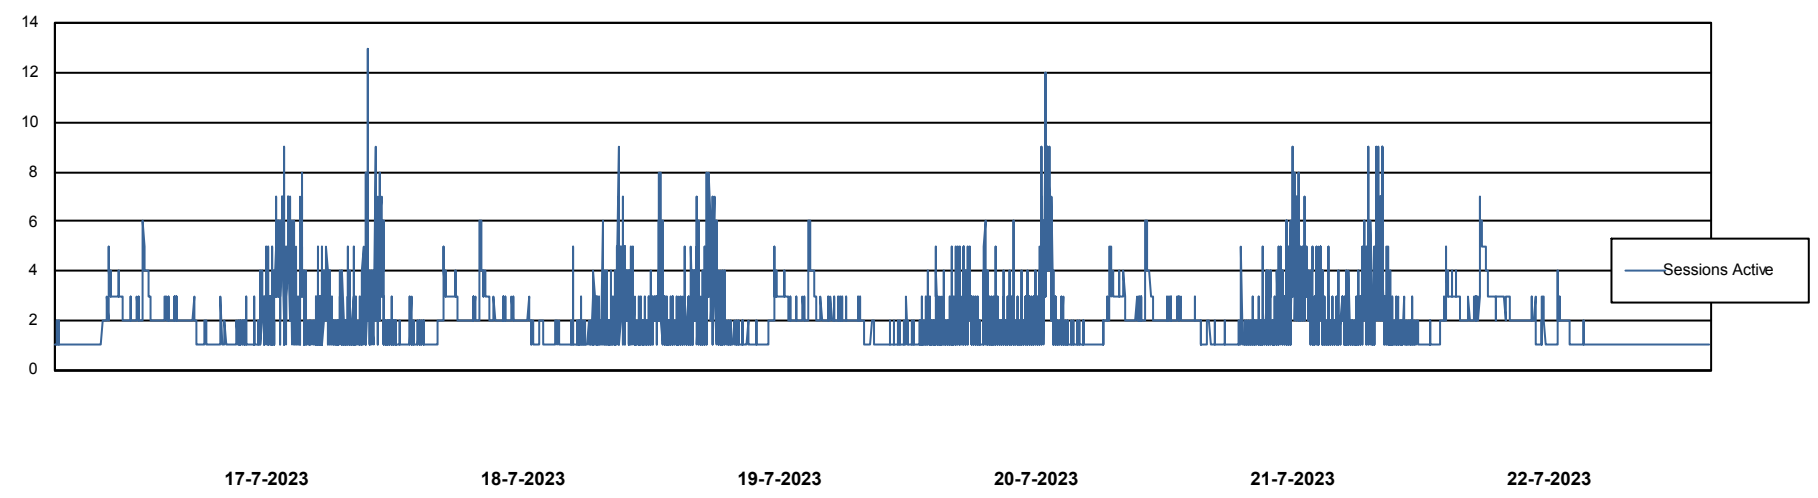

Weekly SLA Customer Report

Customer AUJ Production
Database ID 41

Database Performance AUJ Prod. BI DB (PABSBI1 server)

Weekly SLA Customer Report

Customer AUJ Production
Database ID 41

Database Performance AUJ_DB1_Primary