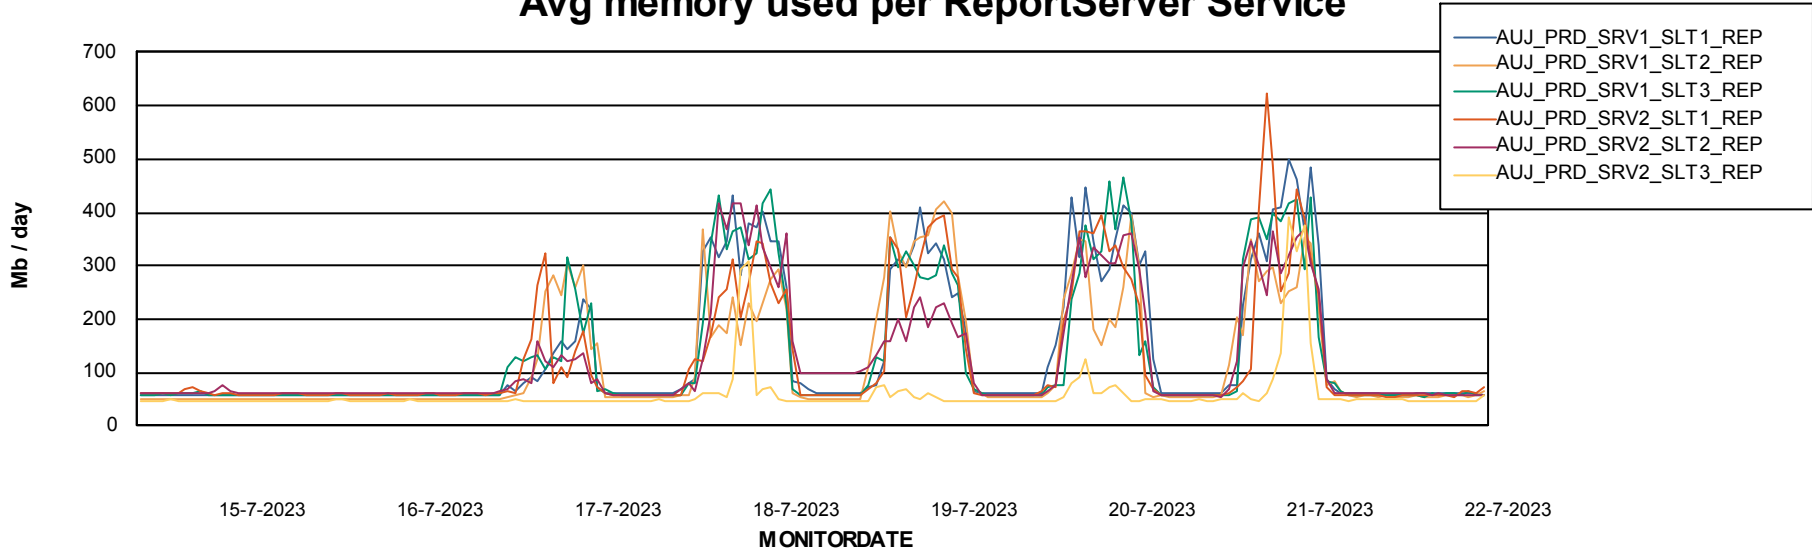

ABSSolute Application ReportServer Services

Avg memory used per ReportServer Service