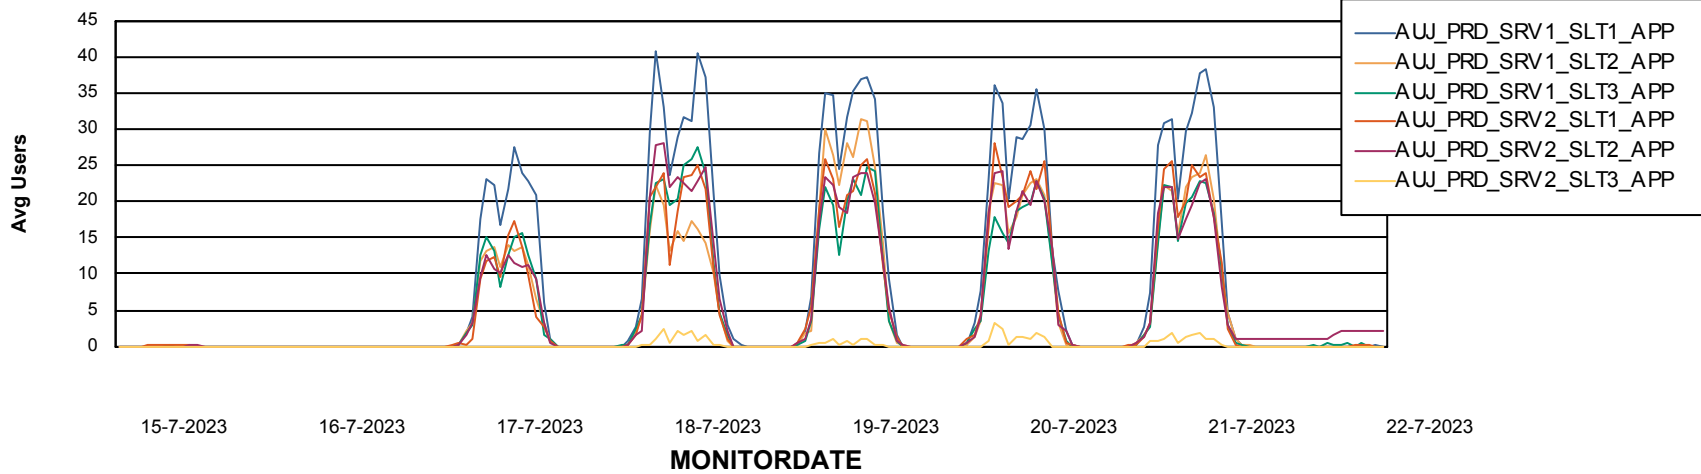

Weekly SLA Customer Report

Customer AUJ Production
Database ID 41

ABSSolute Application Server Services

Avg memory used per ABS Server Service

Avg users per day per ABS server

Weekly SLA Customer Report

Customer AUJ Production
Database ID 41