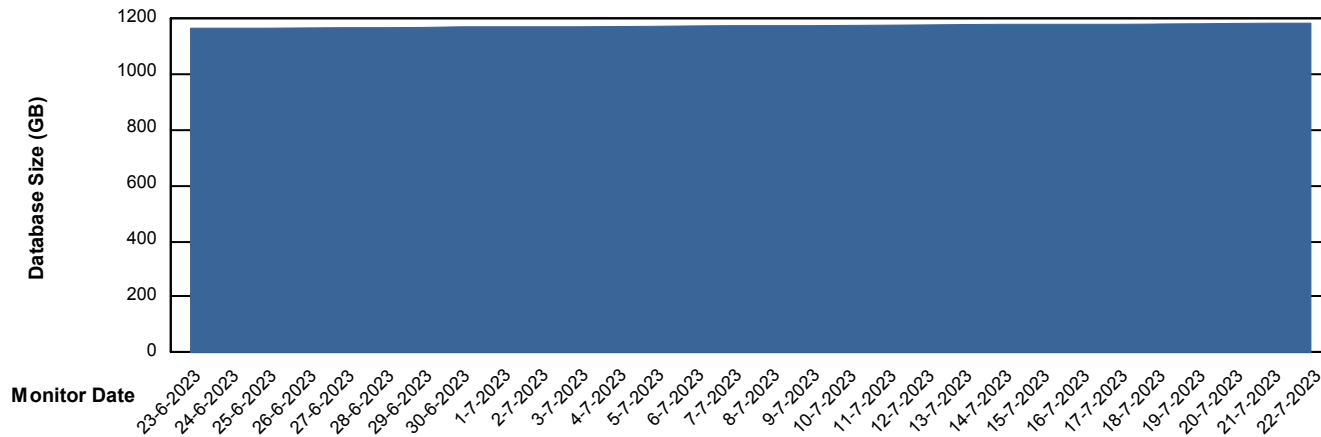

Weekly SLA Customer Report

Customer AUJ Production
Database ID 41

DATABASE SIZE AUJ Prod. BI DB (PABSBI1 server)

Database growth over last month

DATABASE SIZE AUJ_DB1_Primary

Database growth over last month