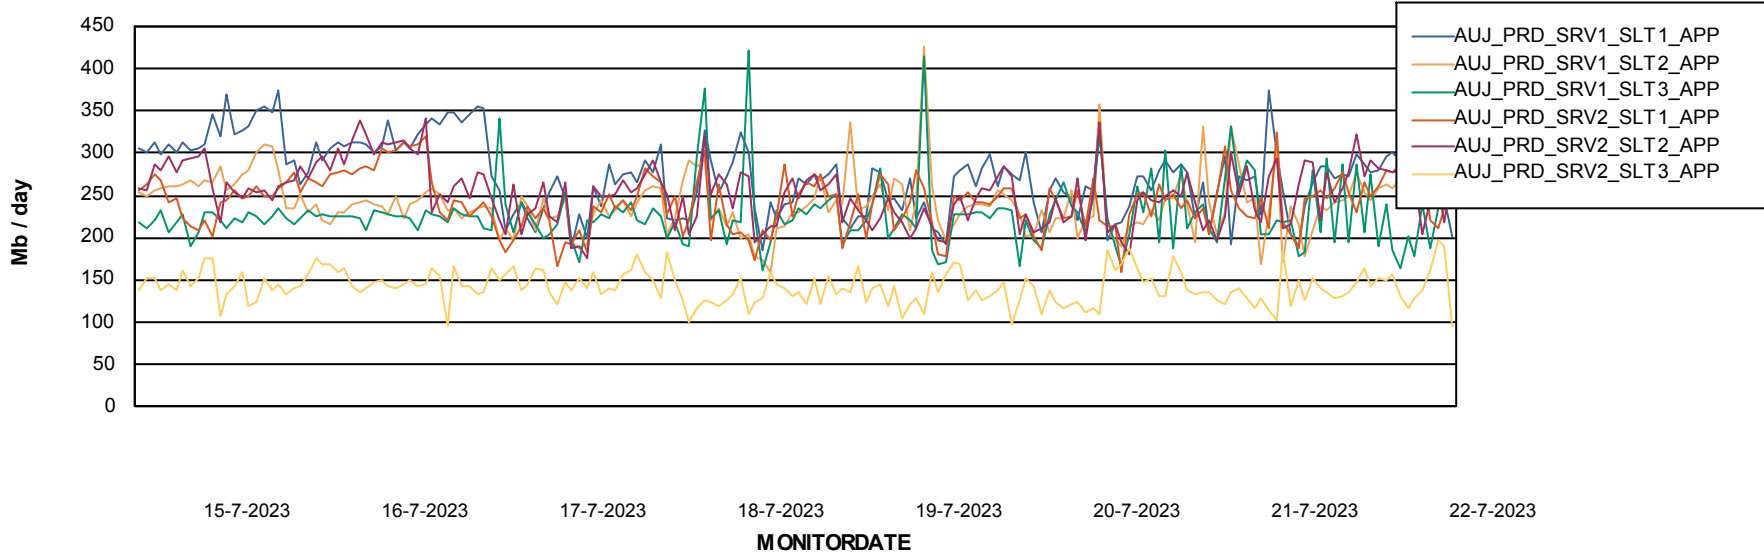

ABSSolute Application Server Services

Avg memory used per ABS Server Service