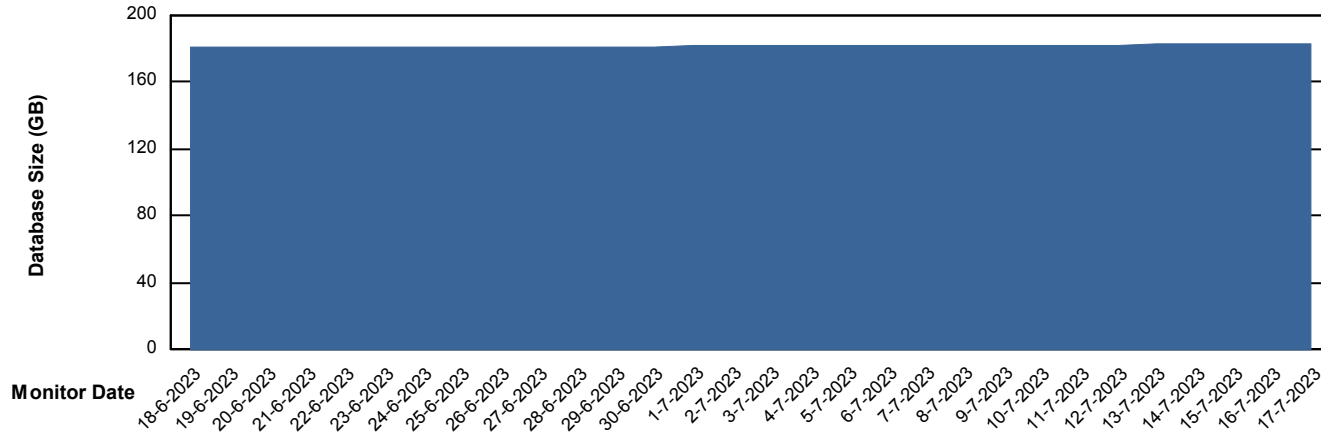

Customer VOS_Production
Database ID 143

Database Performance VOSDB_Standby

DB Processes Max 1,000

Weekly SLA Customer Report

Customer VOS_Production
Database ID 143

DATABASE SIZE VOSDB_BI

Database growth over last month