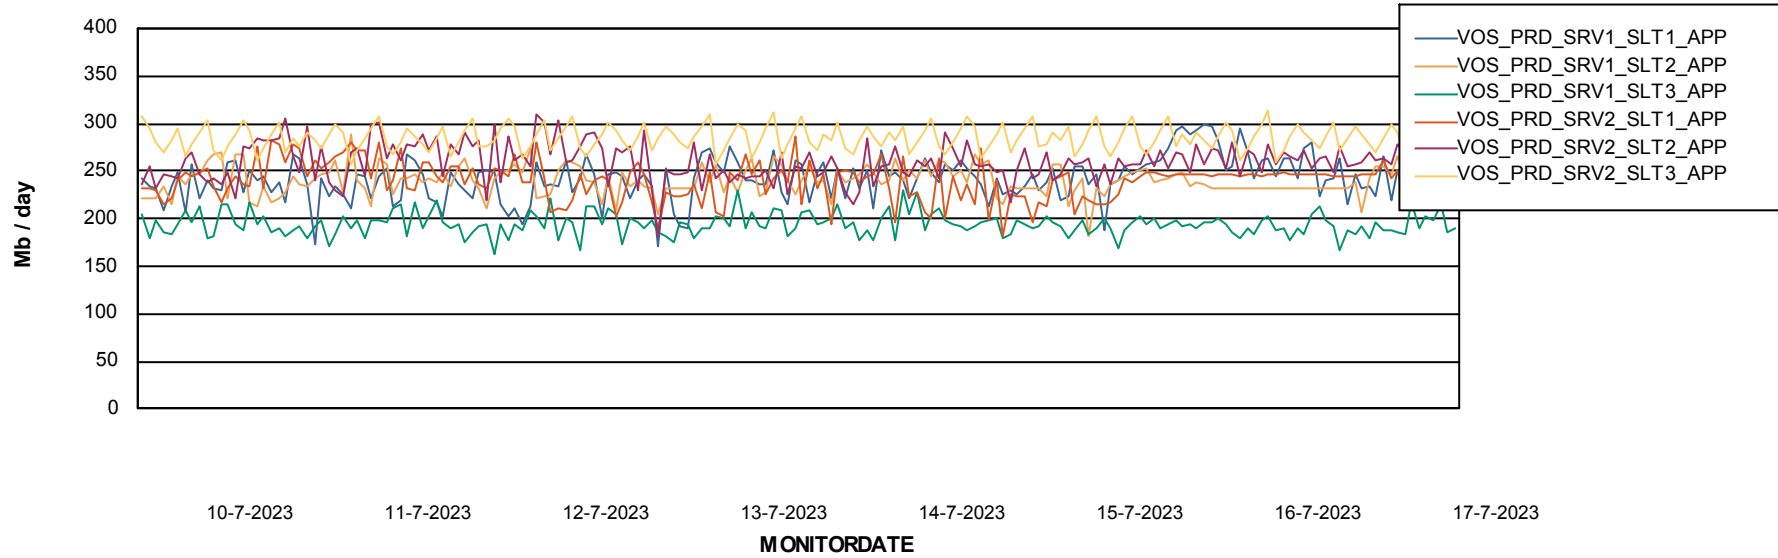

ABSSolute Application Server Services

Avg memory used per ABS Server Service