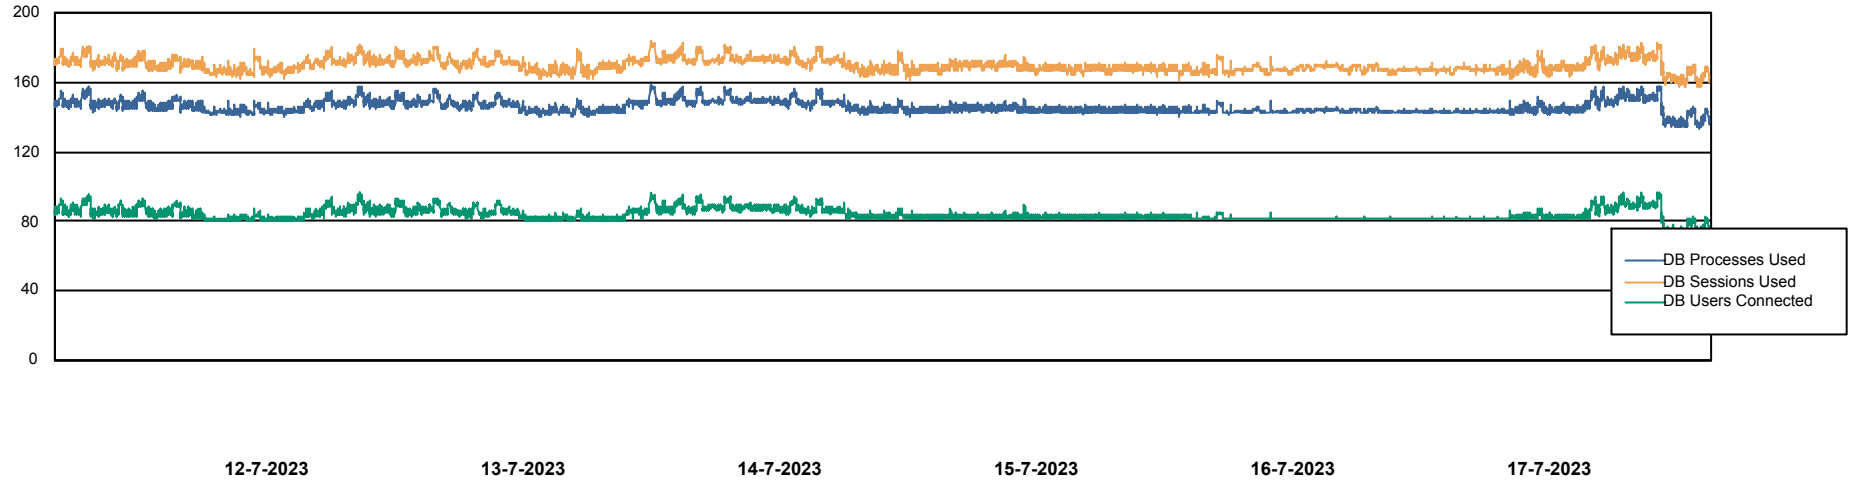

Weekly SLA Customer Report

Customer VOS_Production
Database ID 143

Database Performance VOSDB_BI

Weekly SLA Customer Report

Customer VOS_Production
Database ID 143

Database Performance VOSDB_Production

Weekly SLA Customer Report