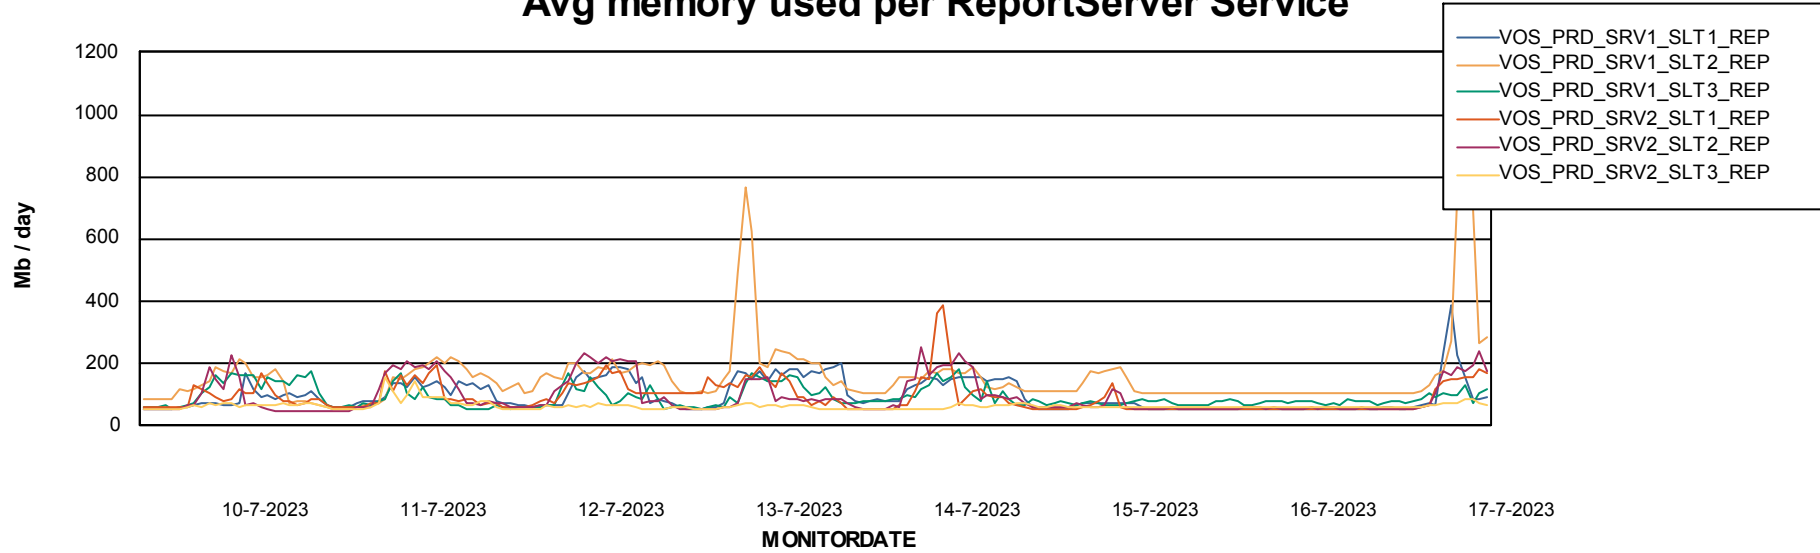

Avg memory used per ABS Server Service

Avg users per day per ABS server

Weekly SLA Customer Report

Customer VOS_Production
Database ID 143

ABSSolute Application ReportServer Services

Avg memory used per ReportServer Service