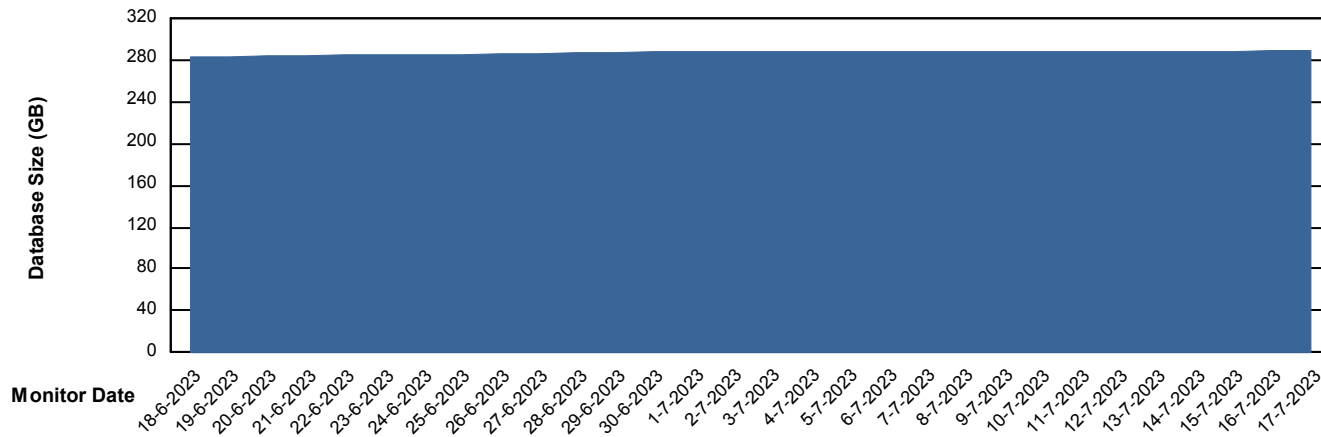

DATABASE SIZE VOSDB_Production

Database growth over last month