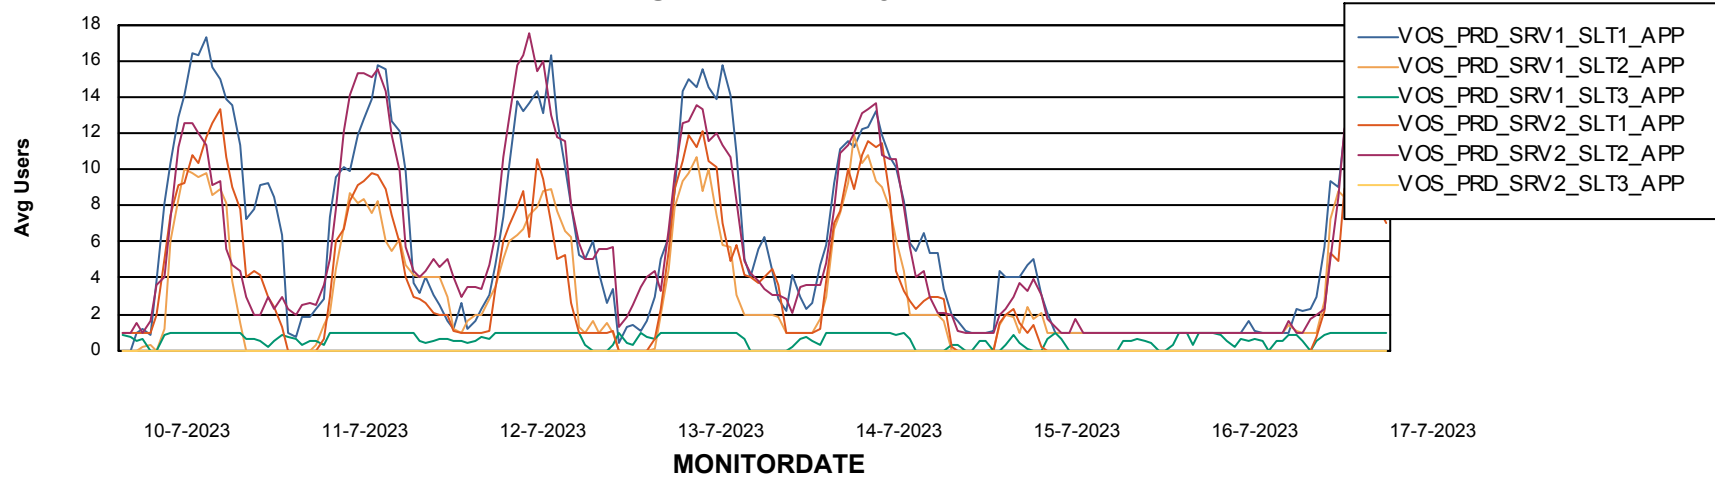

Avg users per day per ABS server