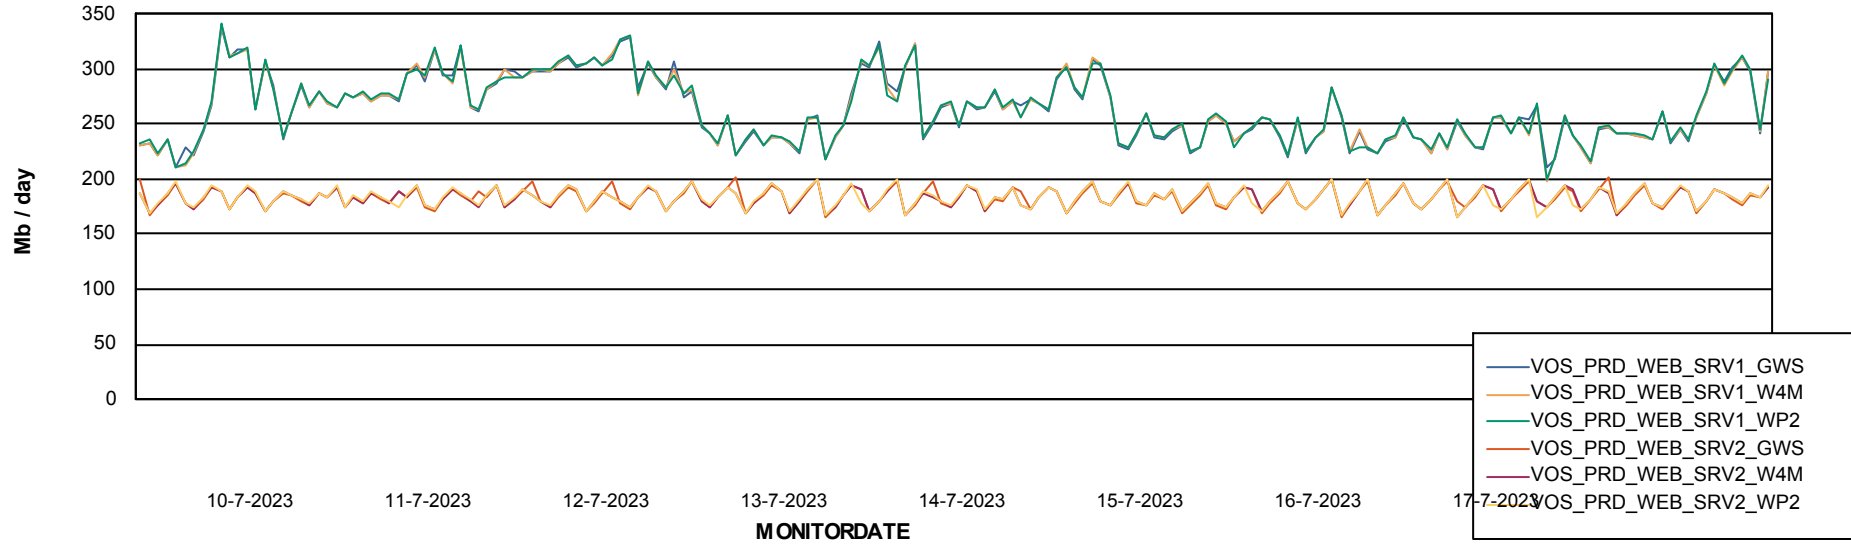

ABSSolute Web Component Services

Avg memory used per ABS Web component