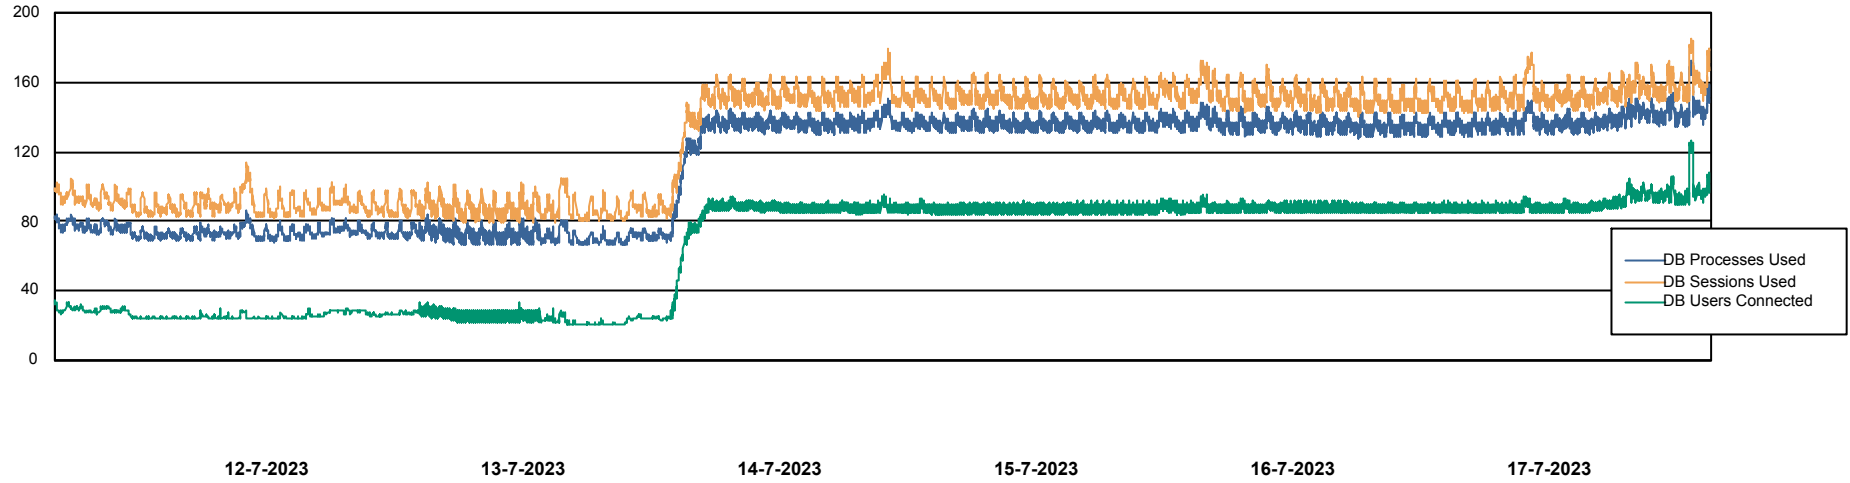

Weekly SLA Customer Report

Customer VEN_Production
 Database ID 35

Harddisk Usage VEN_PRD_VENABS08_BI

	Free disk space on C: (%)	Total disk space on C: (Gb)	Used disk space on C: (Gb)	Free disk space on D: (%)	Total disk space on D: (Gb)	Used disk space on D: (Gb)
17-7-2023	37	102	64	39	601	367
16-7-2023	37	102	64	39	601	367
15-7-2023	37	102	64	39	601	367
14-7-2023	37	102	64	39	601	367
13-7-2023	38	102	64	39	601	367
12-7-2023	38	102	64	39	601	367
11-7-2023	38	102	64	39	601	367

Weekly SLA Customer Report

Customer VEN_Production
Database ID 35

Database Performance VENDB_Production

Weekly SLA Customer Report

Customer VEN_Production
Database ID 35

Database Performance VENDB_Standby

DB Processes Max 300