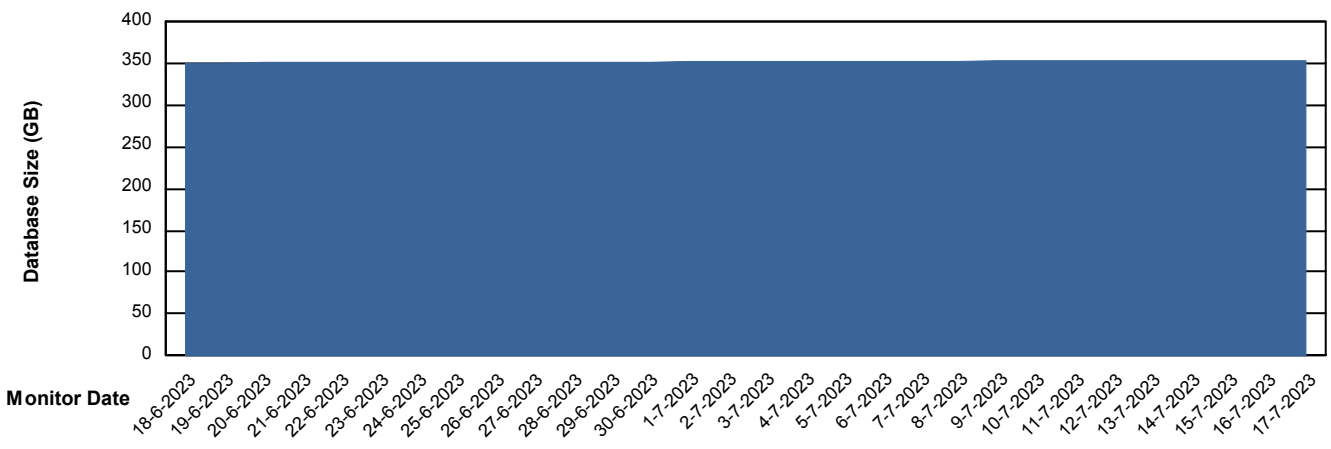

Weekly SLA Customer Report

Customer VEN_Production
Database ID 35

Database Performance VENDB_Production

Weekly SLA Customer Report

Customer VEN_Production
Database ID 35

Database Performance VENDB_Standby

DB Processes Max 300

Weekly SLA Customer Report

Customer VEN_Production
 Database ID 35

DATABASE SIZE VENDB_Production

Database growth over last month

Database Tablespace VENDB_Production

Date	Tablespace Name	Filesize (Gb)	Usedsize (Gb)	Percentage free
17-7-2023	ABSDATA	222	180	19
	INDX	197	163	17
16-7-2023	ABSDATA	222	180	19
	INDX	197	163	17
15-7-2023	ABSDATA	222	180	19
	INDX	197	163	17
14-7-2023	ABSDATA	222	180	19
	INDX	197	163	17
13-7-2023	ABSDATA	222	180	19
	INDX	197	163	17
12-7-2023	ABSDATA	222	180	19
	INDX	197	163	17
11-7-2023	ABSDATA	222	180	19
	INDX	197	163	17