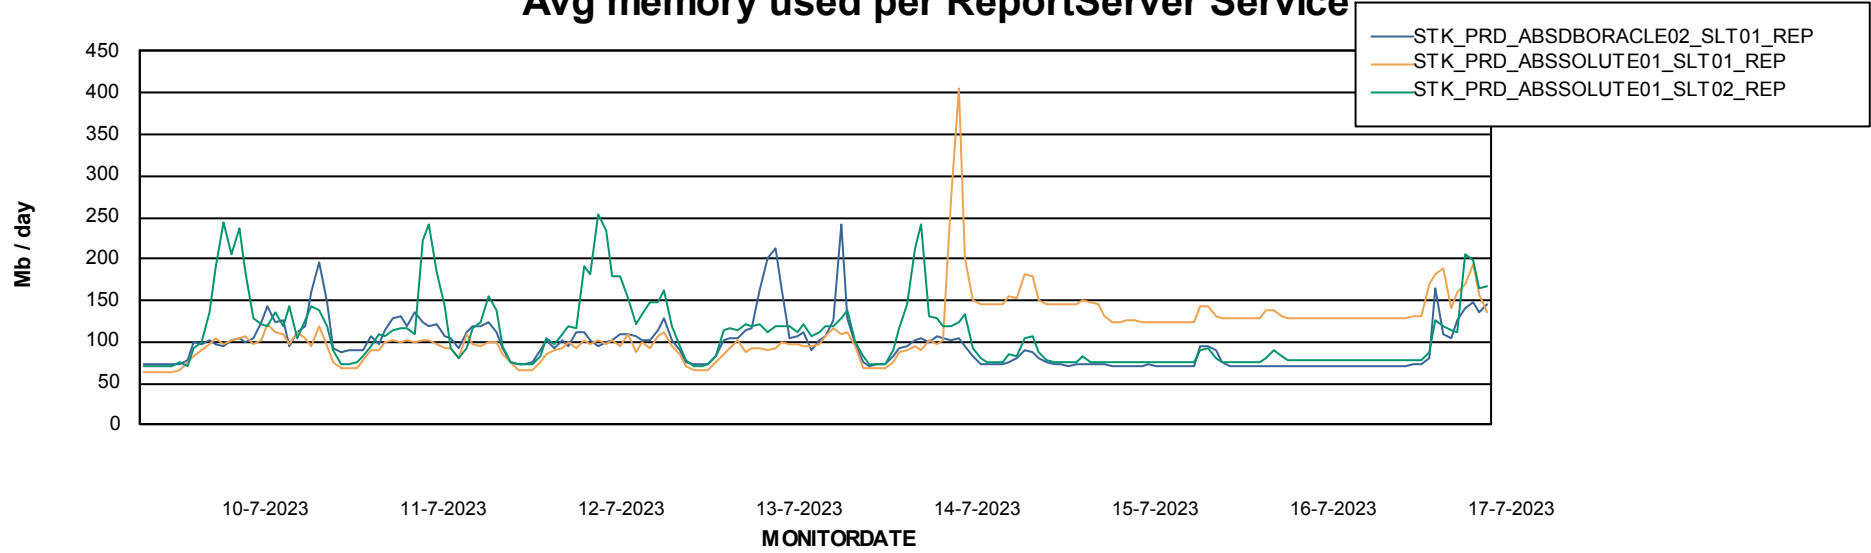

Avg memory used per ABS Server Service

Avg users per day per ABS server

Weekly SLA Customer Report

Customer STK_Production
Database ID 82

ABSSolute Application ReportServer Services

Avg memory used per ReportServer Service