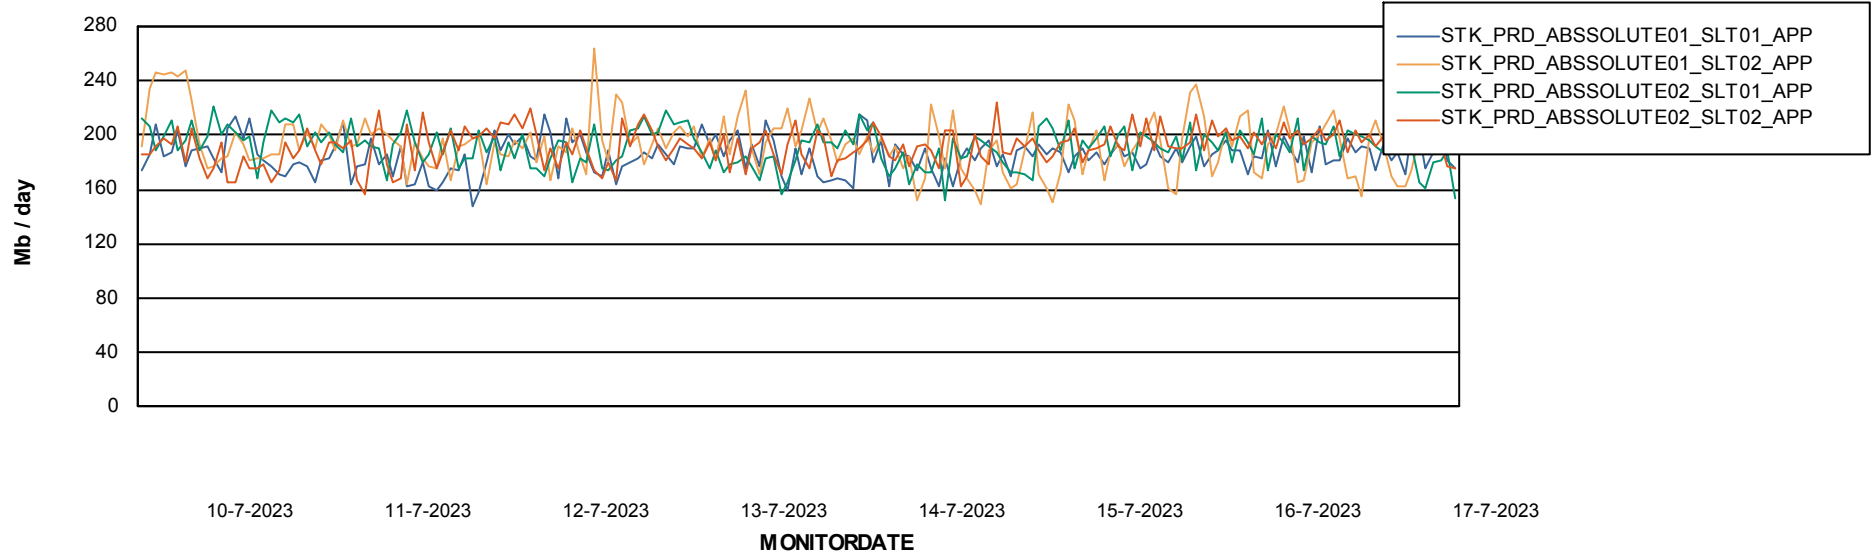

ABSSolute Application Server Services

Avg memory used per ABS Server Service