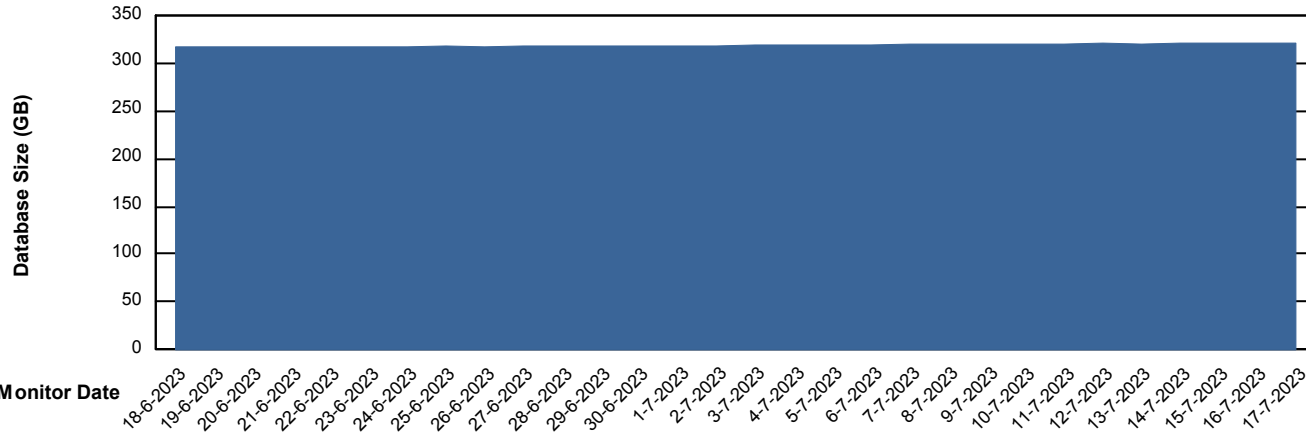

Database growth over last month

Database Tablespace STKDB_Production

Date	Tablespace Name	Filesize (Gb)	Usedsize (Gb)	Percentage free
17-7-2023	ABSDATA	200	126	37
	INDX	225	184	18
16-7-2023	ABSDATA	200	126	37
	INDX	225	184	18
15-7-2023	ABSDATA	200	126	37
	INDX	225	184	18
14-7-2023	ABSDATA	200	126	37
	INDX	225	184	18
13-7-2023	ABSDATA	200	126	37
	INDX	225	184	18
12-7-2023	ABSDATA	200	126	37
	INDX	225	184	18
11-7-2023	ABSDATA	200	126	37
	INDX	225	184	18