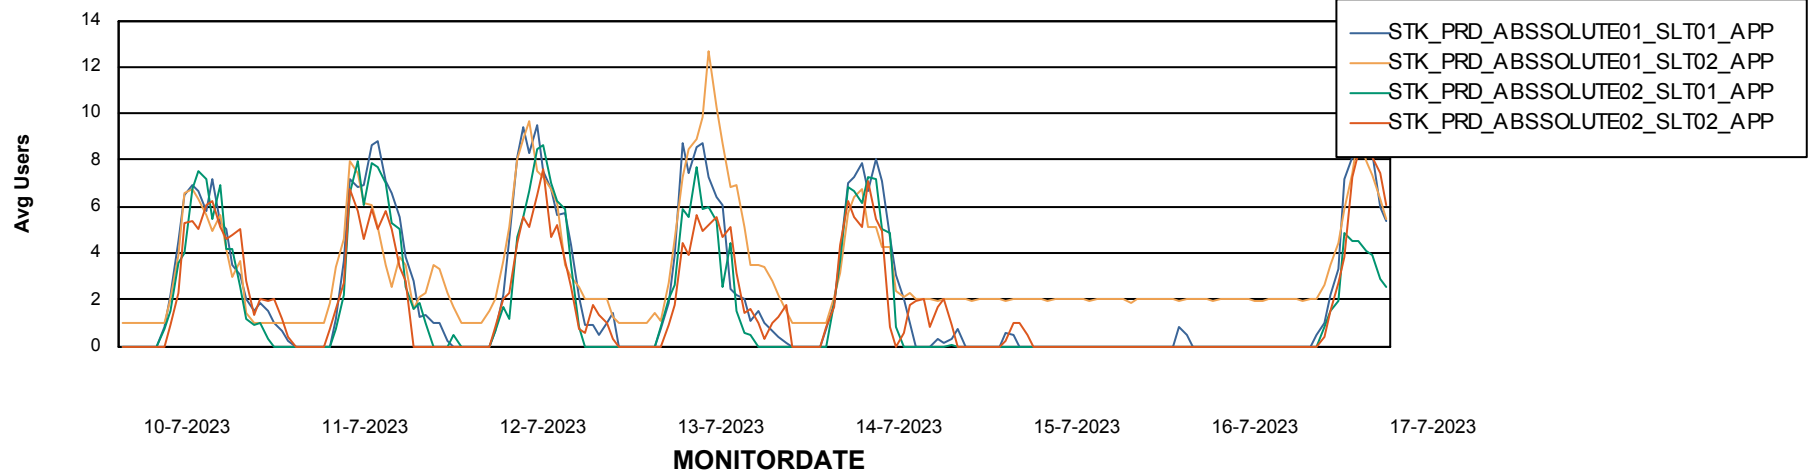

Avg users per day per ABS server