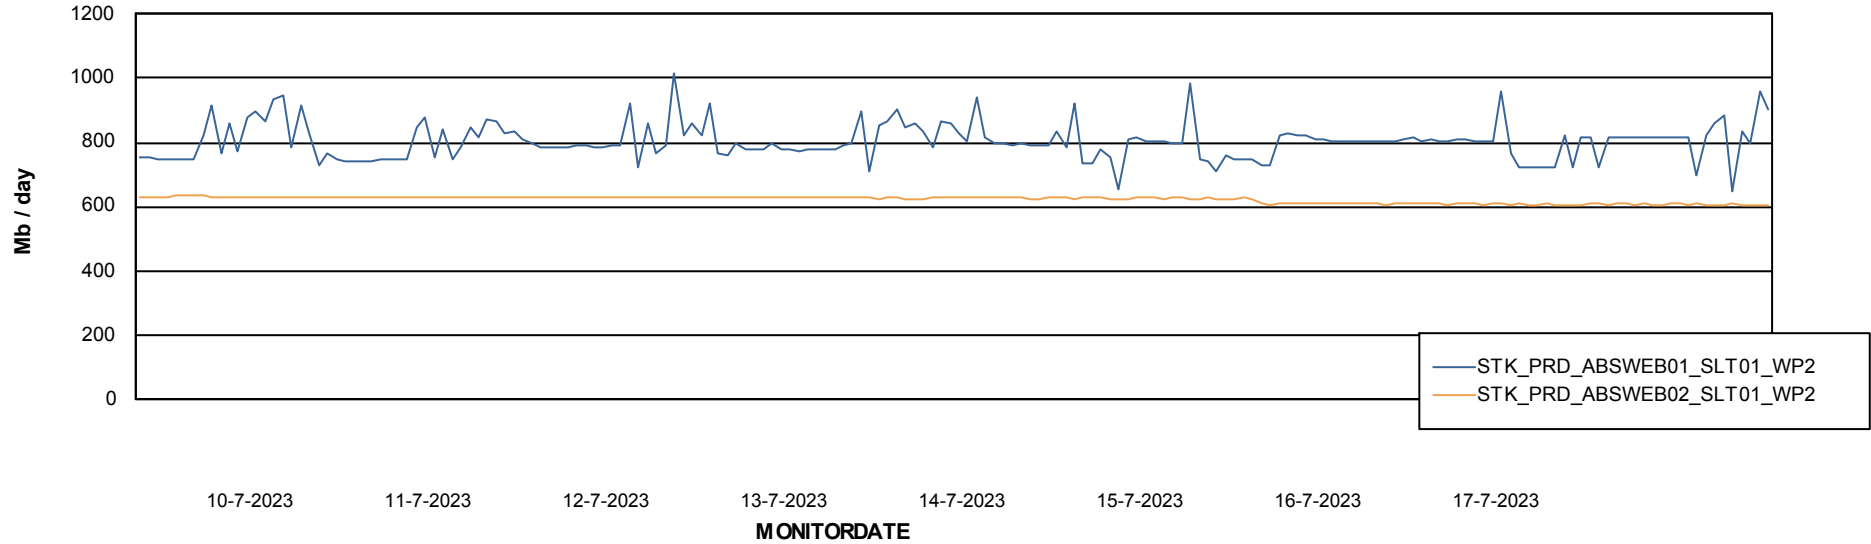

ABSSolute Web Component Services

Avg memory used per ABS Web component