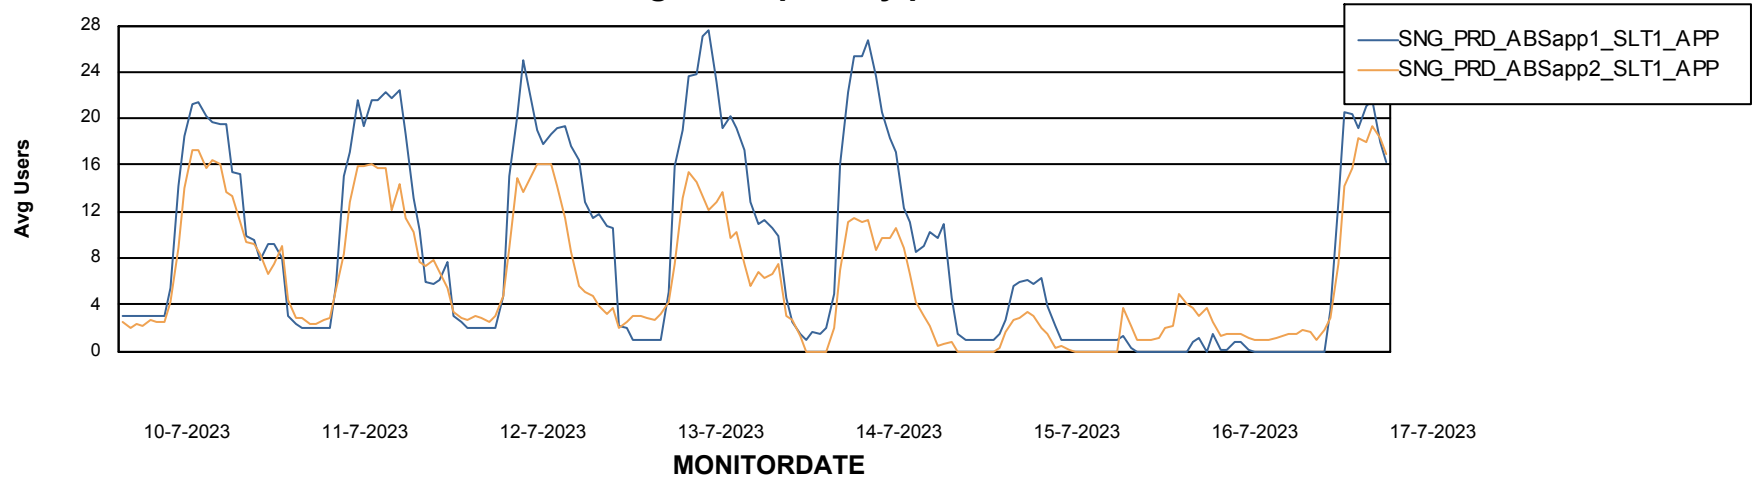

Database Performance SNG_PRD_ORACLE1

Weekly SLA Customer Report

Customer SNG_Production
 Database ID 70

DATABASE SIZE SNG_PRD_ORACLE1

Database growth over last month

Database Tablespace SNG_PRD_ORACLE1

Date	Tablespace Name	Filesize (Gb)	Usedsize (Gb)	Percentage free
17-7-2023	ABSDATA	54	40	27
	INDX	128	107	16
16-7-2023	ABSDATA	54	40	27
	INDX	128	107	16
15-7-2023	ABSDATA	54	40	27
	INDX	128	107	16
14-7-2023	ABSDATA	54	39	27
	INDX	128	107	16
13-7-2023	ABSDATA	54	39	27
	INDX	128	107	17
12-7-2023	ABSDATA	54	39	27
	INDX	128	107	17
11-7-2023	ABSDATA	54	39	27
	INDX	128	107	17

Weekly SLA Customer Report

Customer SNG_Production
Database ID 70

ABSSolute Application Server Services

Avg memory used per ABS Server Service

Avg users per day per ABS server

Weekly SLA Customer Report

Customer SNG_Production
Database ID 70