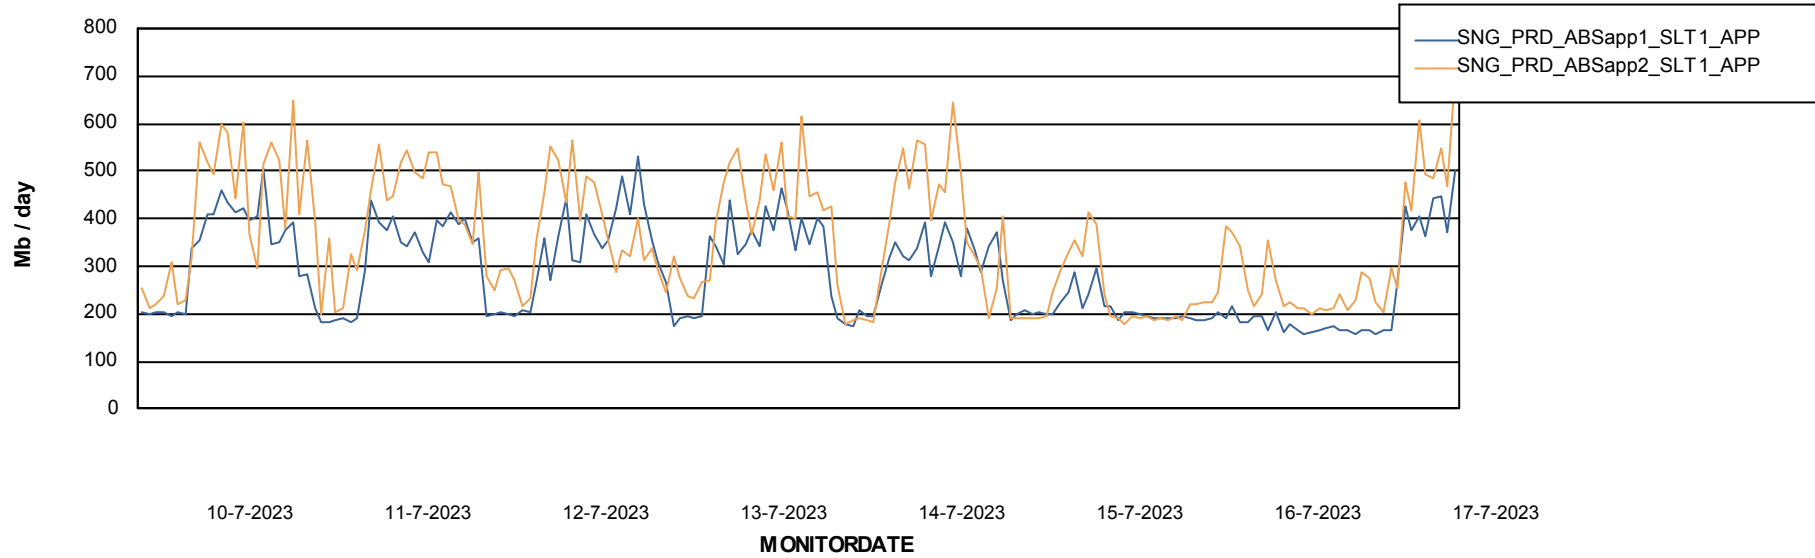

Database Performance SNG_PRD_ORACLE1

Weekly SLA Customer Report

Customer SNG_Production
 Database ID 70

DATABASE SIZE SNG_PRD_ORACLE1

Database growth over last month

Database Tablespace SNG_PRD_ORACLE1

Date	Tablespace Name	Filesize (Gb)	Usedsize (Gb)	Percentage free
17-7-2023	ABSDATA	54	40	27
	INDX	128	107	16
16-7-2023	ABSDATA	54	40	27
	INDX	128	107	16
15-7-2023	ABSDATA	54	40	27
	INDX	128	107	16
14-7-2023	ABSDATA	54	39	27
	INDX	128	107	16
13-7-2023	ABSDATA	54	39	27
	INDX	128	107	17
12-7-2023	ABSDATA	54	39	27
	INDX	128	107	17
11-7-2023	ABSDATA	54	39	27
	INDX	128	107	17

Weekly SLA Customer Report

Customer SNG_Production
Database ID 70

ABSSolute Application Server Services

Avg memory used per ABS Server Service

Avg users per day per ABS server

Weekly SLA Customer Report

Customer SNG_Production
Database ID 70