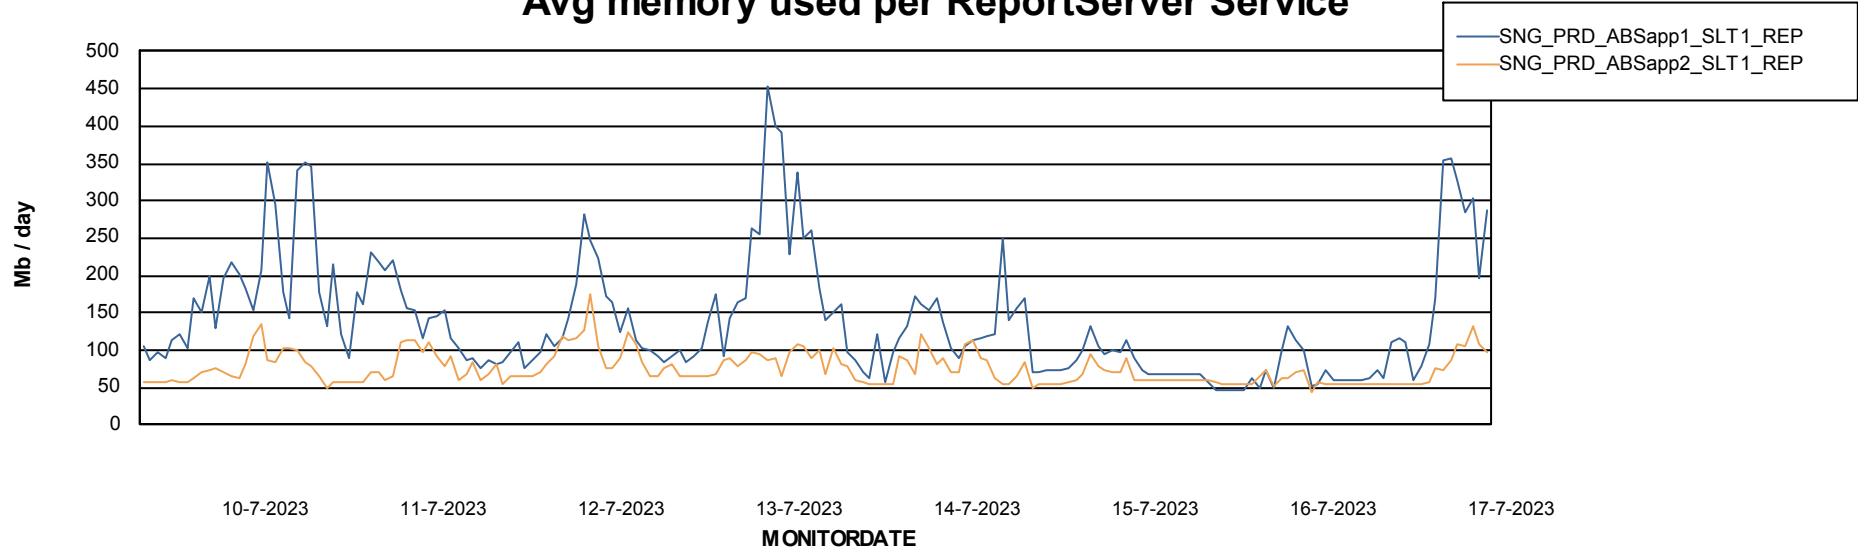

ABSSolute Application ReportServer Services

Avg memory used per ReportServer Service