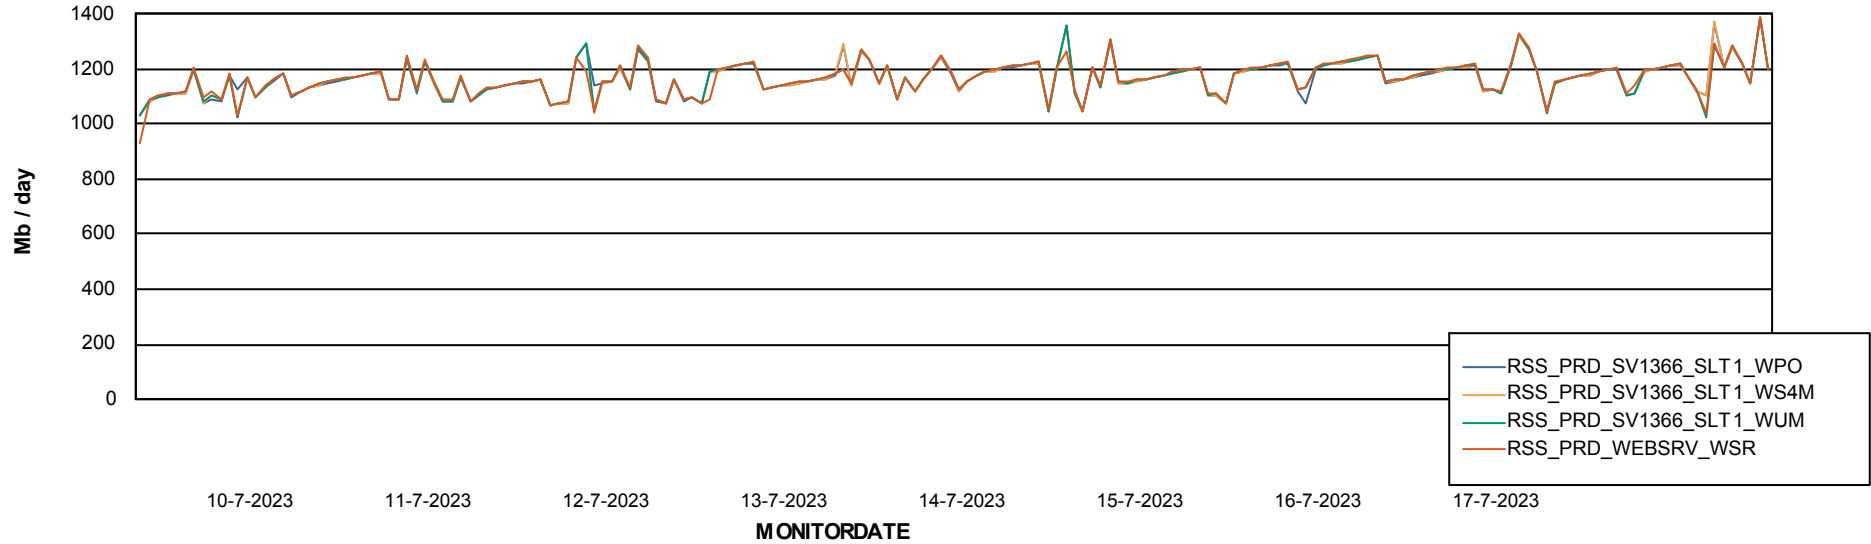

ABSSolute Web Component Services

Avg memory used per ABS Web component