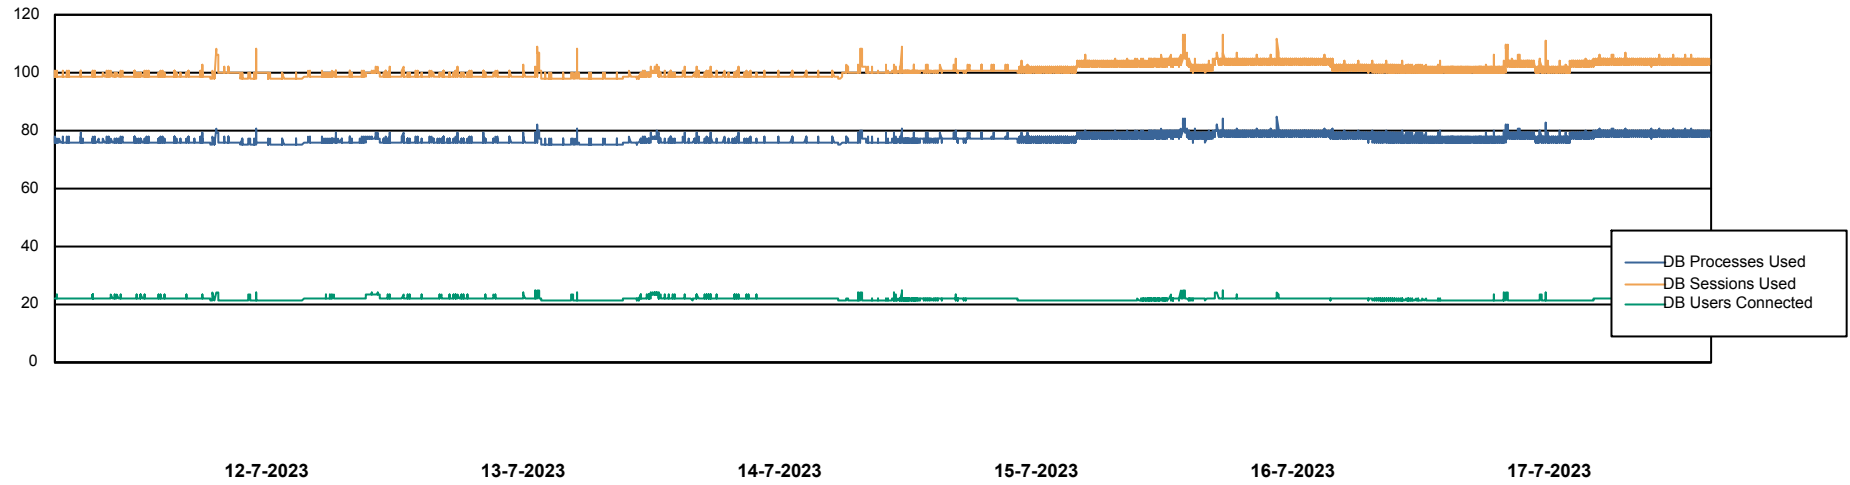

Database Performance RSS_PRD_SV1364_PRD_DB