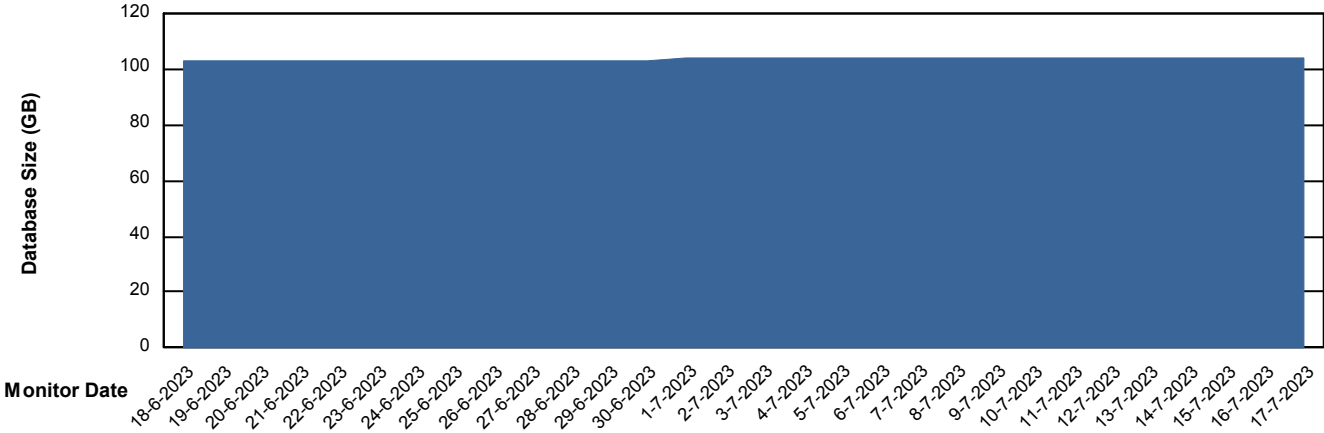

Database growth over last month

Database Tablespace RSS_PRD_SV1364_PRD_DB

Date	Tablespace Name	Filesize (Gb)	Usedsize (Gb)	Percentage free
17-7-2023	ABSDATA	51	43	17
	INDX	69	58	17
16-7-2023	ABSDATA	51	42	17
	INDX	69	58	17
15-7-2023	ABSDATA	51	42	17
	INDX	69	58	17
14-7-2023	ABSDATA	51	42	17
	INDX	69	58	17
13-7-2023	ABSDATA	51	42	17
	INDX	69	58	17
12-7-2023	ABSDATA	51	42	17
	INDX	69	58	17
11-7-2023	ABSDATA	51	42	17
	INDX	69	58	17