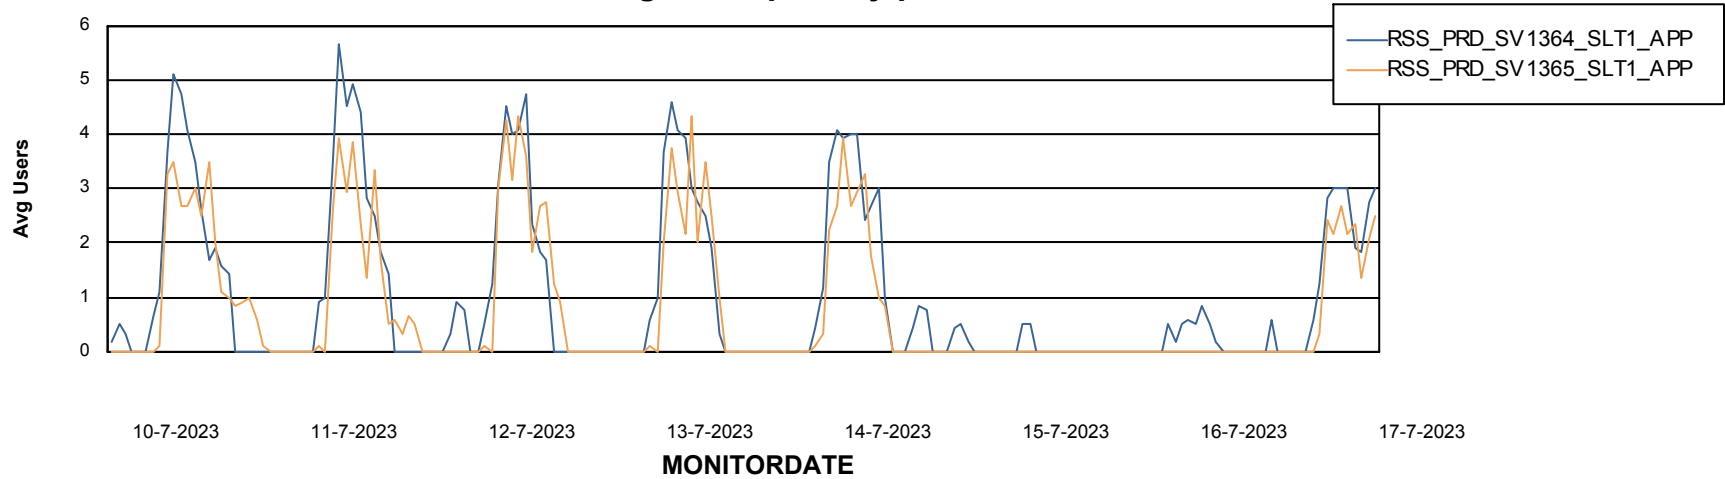

Avg users per day per ABS server