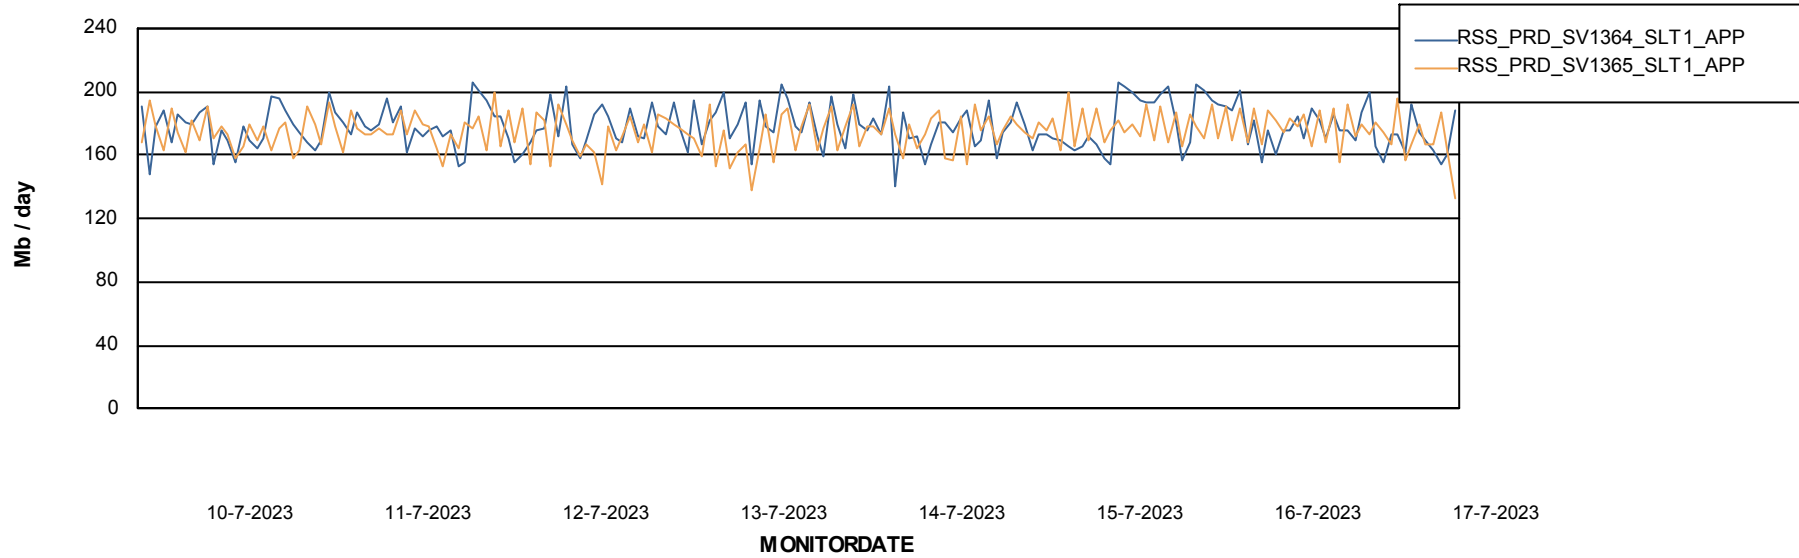

ABSSolute Application Server Services

Avg memory used per ABS Server Service