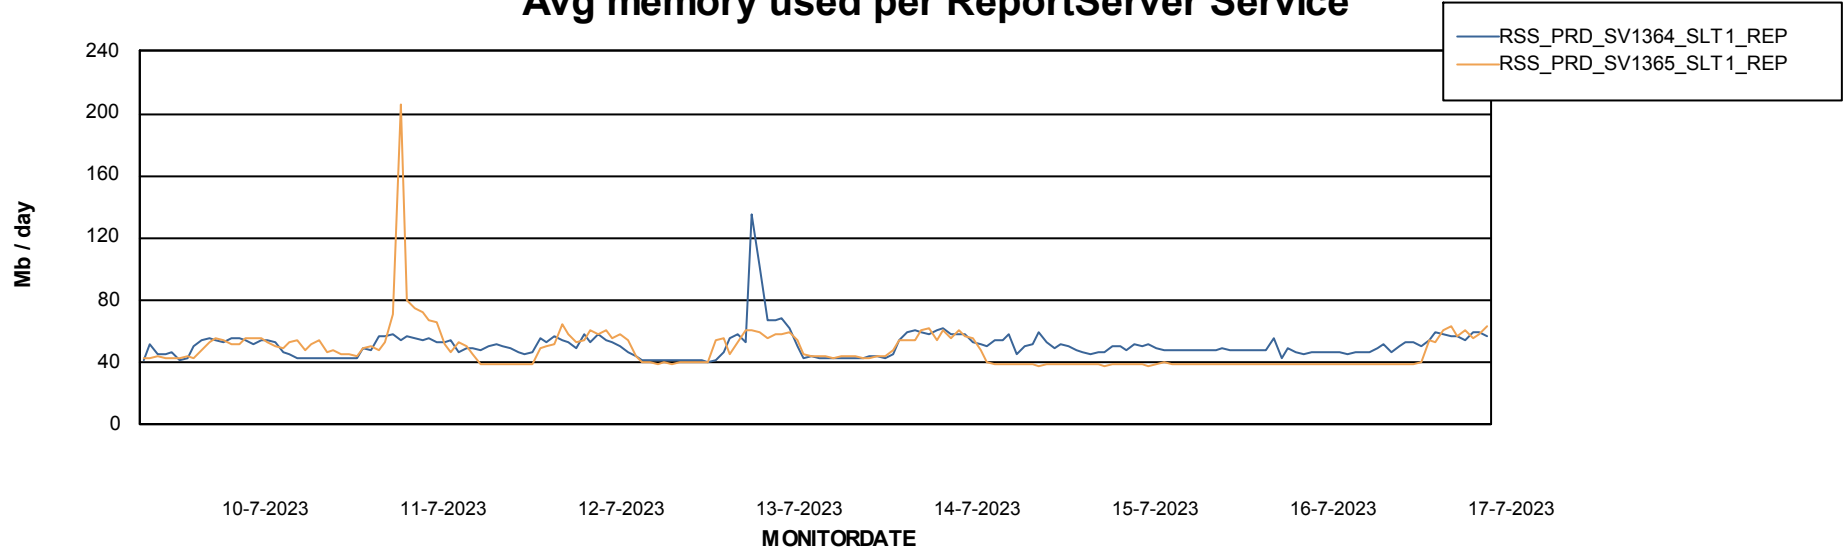

ABSSolute Application ReportServer Services

Avg memory used per ReportServer Service