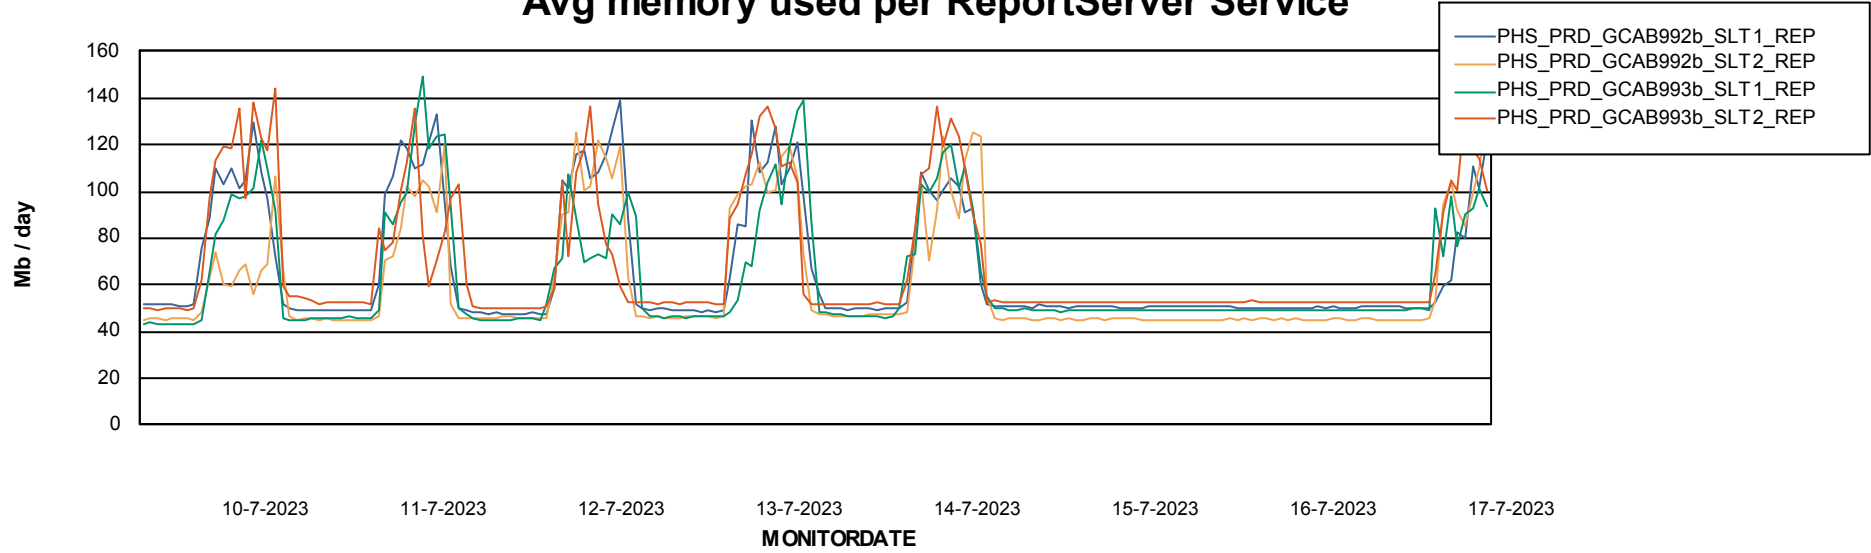

Avg users per day per ABS server

Weekly SLA Customer Report

Customer PHS_Production
Database ID 47

ABSSolute Application ReportServer Services

Avg memory used per ReportServer Service

Weekly SLA Customer Report