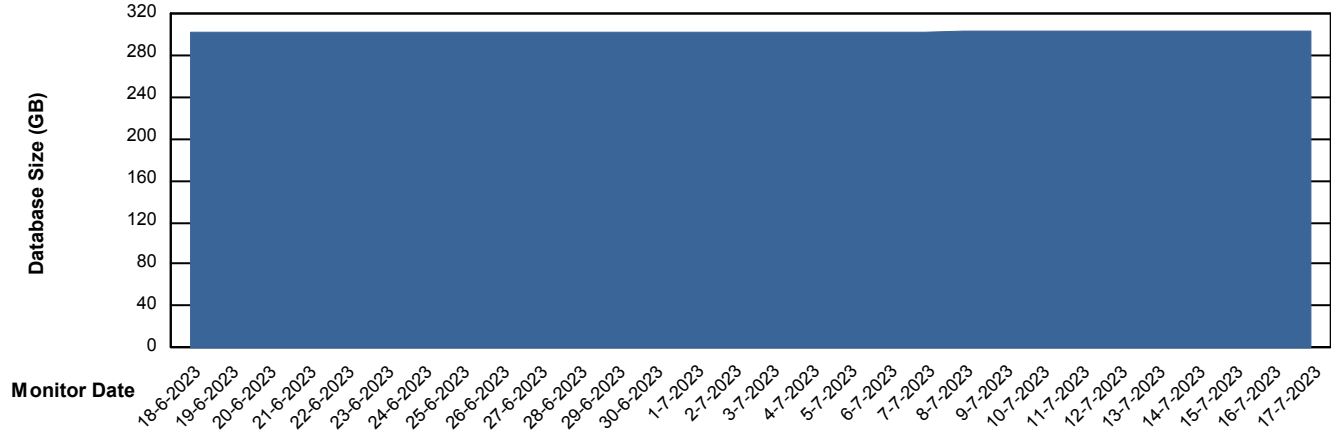

Weekly SLA Customer Report

Customer PHS_Production
Database ID 47

Database Performance PHSDB_Test

Weekly SLA Customer Report

Customer PHS_Production
Database ID 47

DATABASE SIZE PHSDB_Production

Database growth over last month