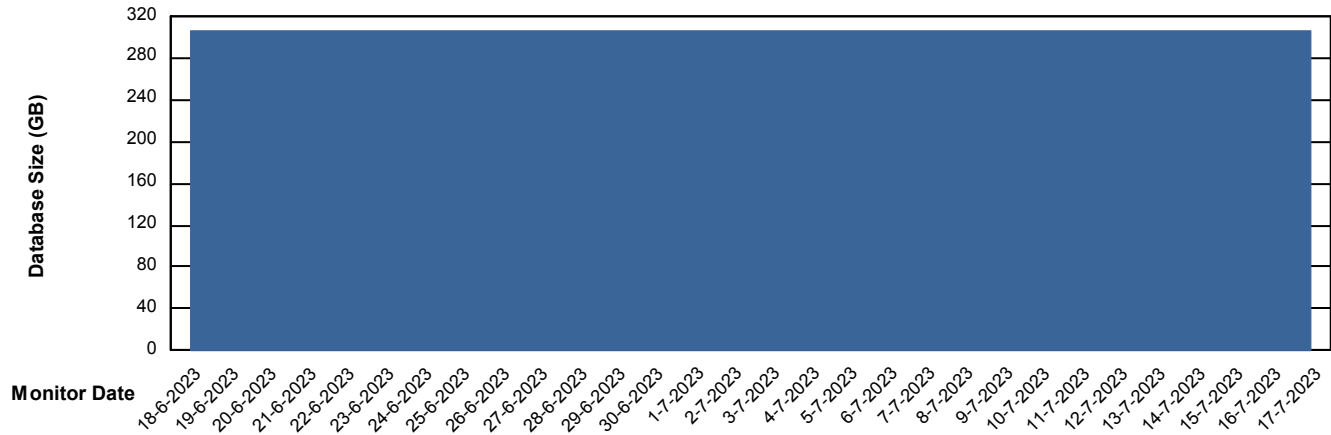

DATABASE SIZE PHSDB_Test

Database growth over last month