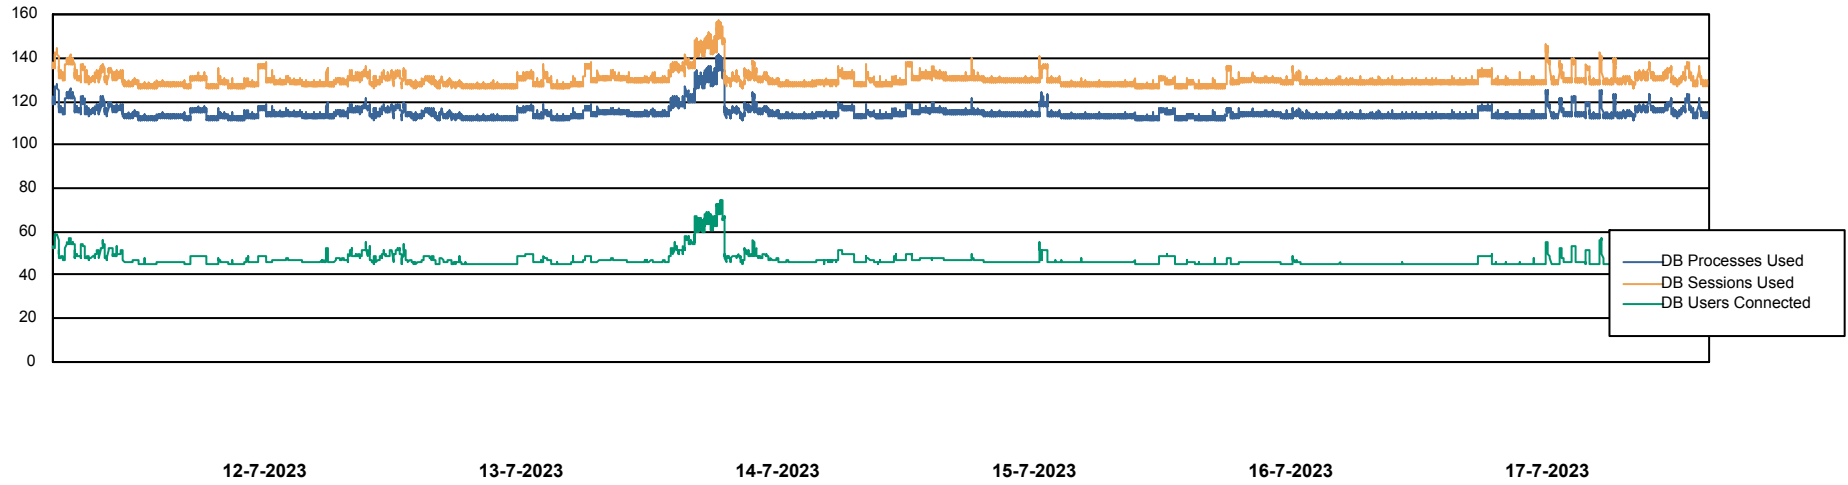

Weekly SLA Customer Report

Customer PHS_Production
Database ID 47

Database Performance PHSDB_Production

Weekly SLA Customer Report

Customer PHS_Production
Database ID 47

Database Performance PHSDB_Standby

DB Processes Max 1,000