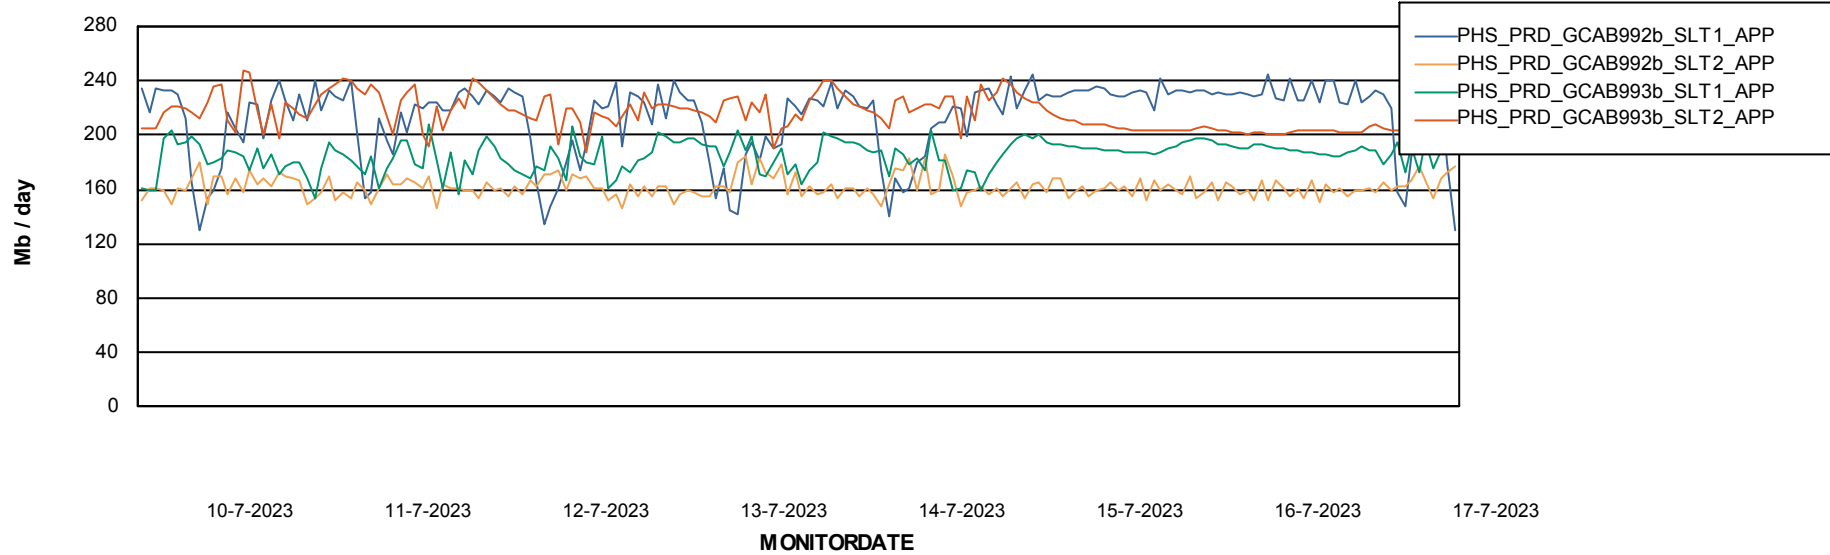

Standby Database Health PHS_Production

Recovery lag for last 7 days

Weekly SLA Customer Report

Customer PHS_Production
Database ID 47

ABSSolute Application Server Services

Avg memory used per ABS Server Service