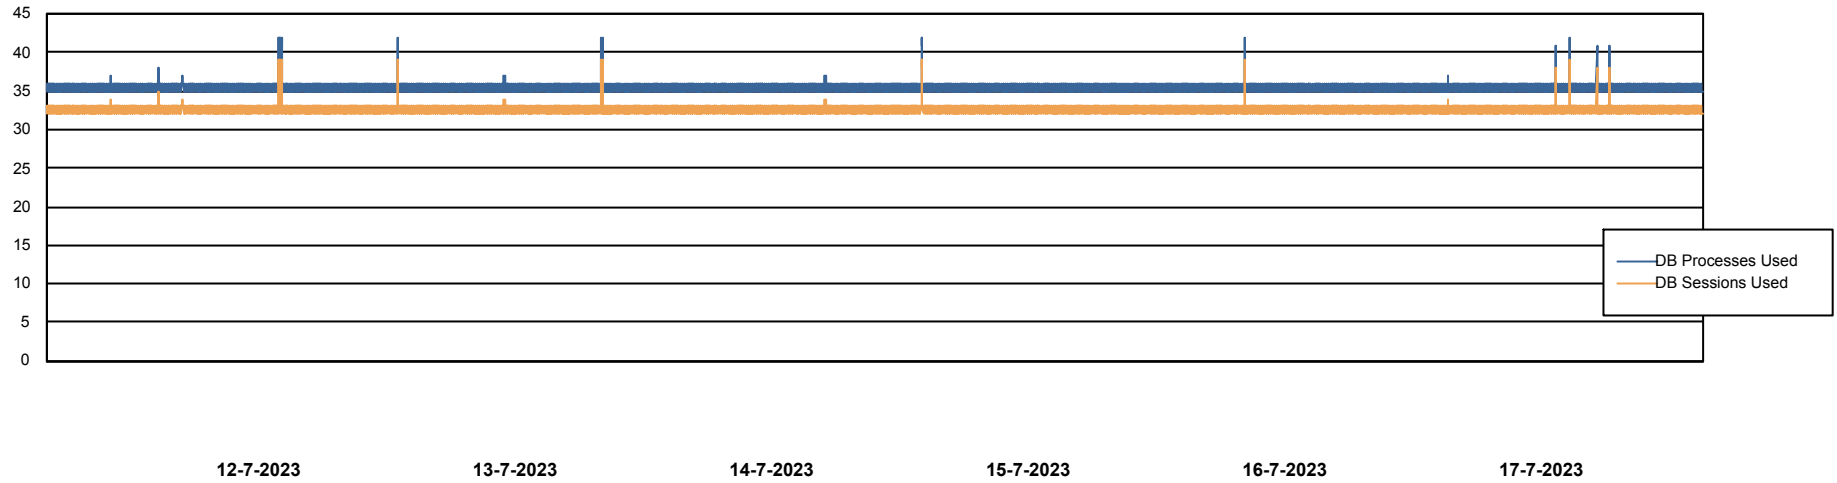

Weekly SLA Customer Report

Customer PHS_Production
Database ID 47

Database Performance PHSDB_Production

Weekly SLA Customer Report

Customer PHS_Production
Database ID 47

Database Performance PHSDB_Standby

DB Processes Max 1,000