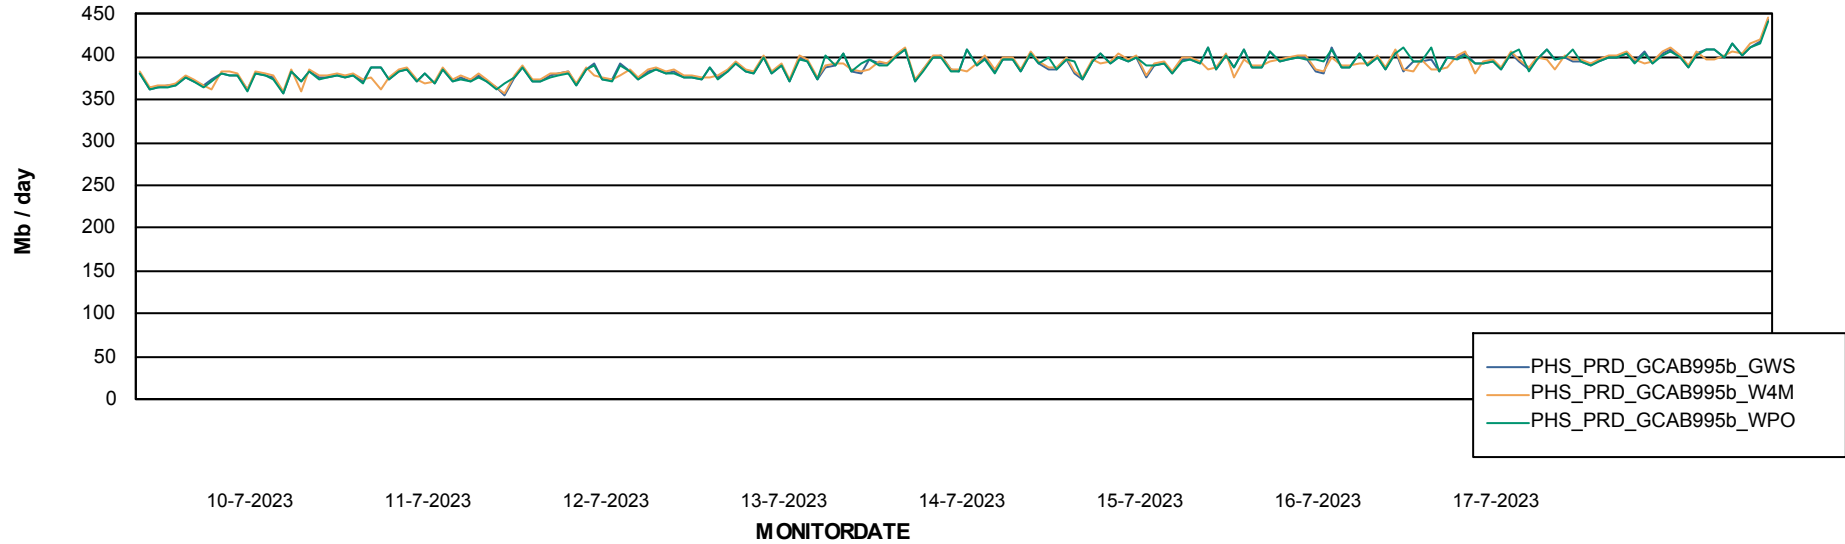

ABSSolute Web Component Services

Avg memory used per ABS Web component