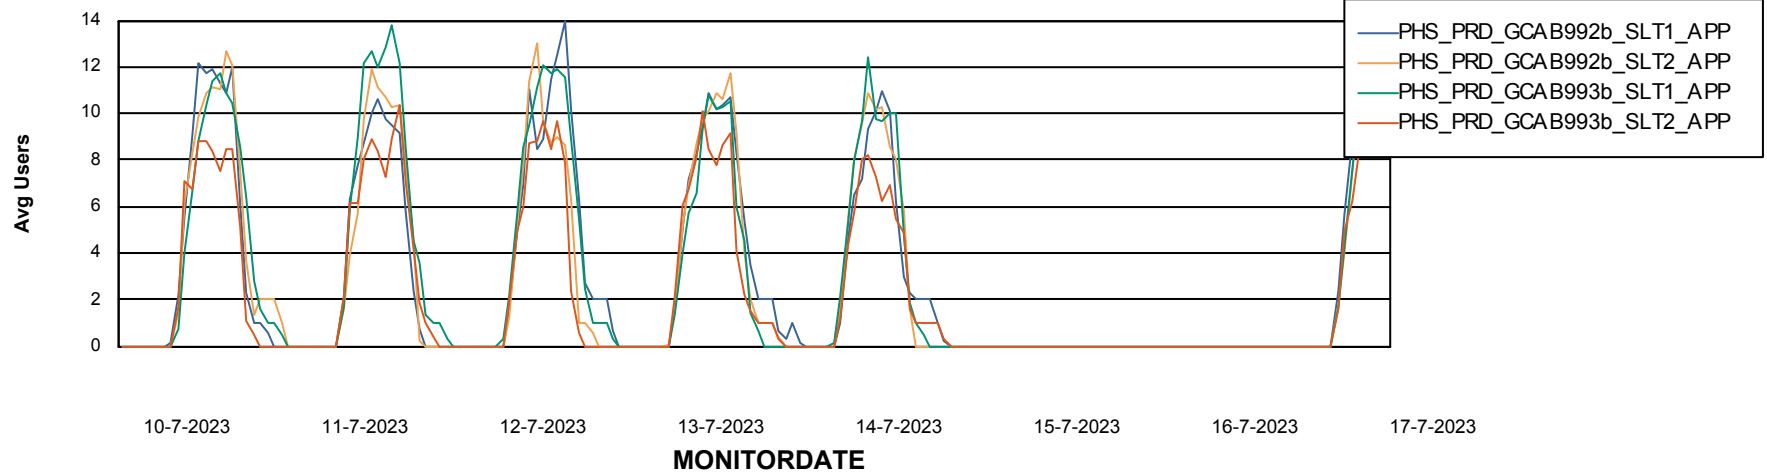

Avg users per day per ABS server