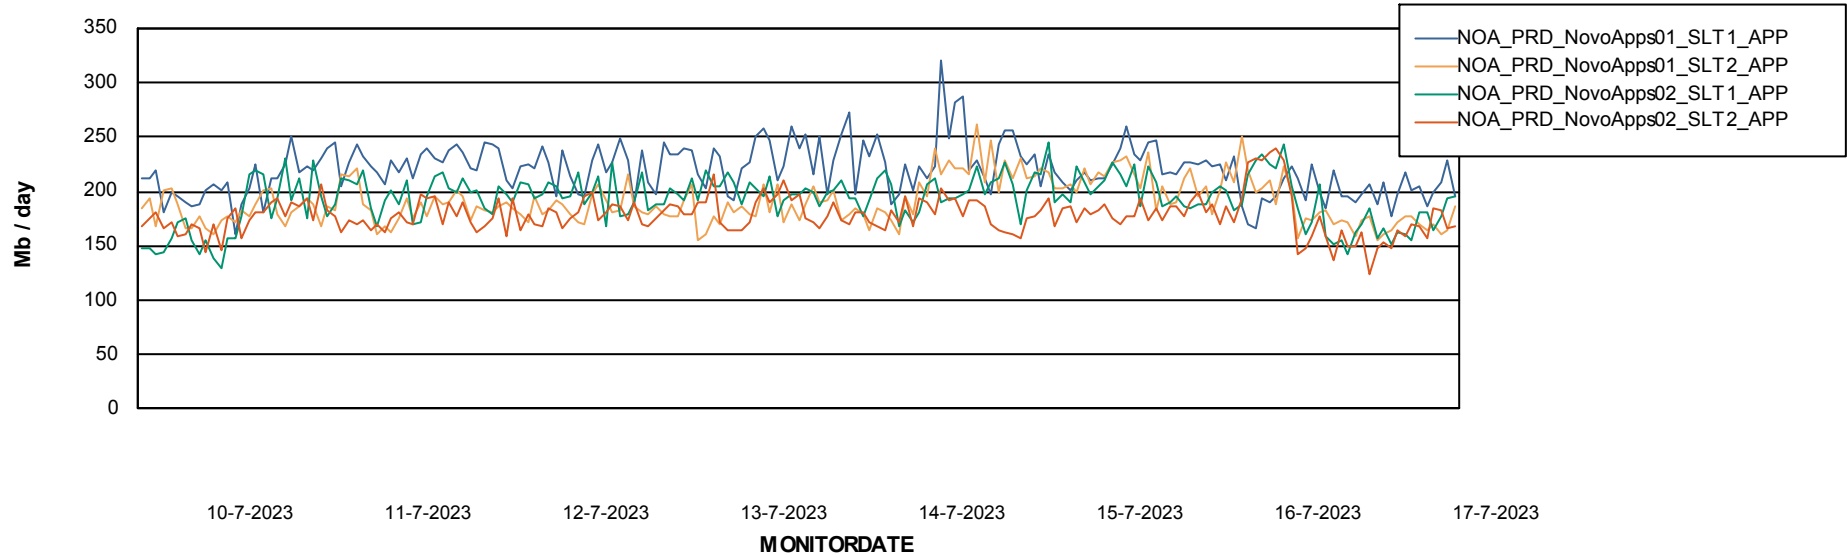

ABSolute Application Server Services

Avg memory used per ABS Server Service