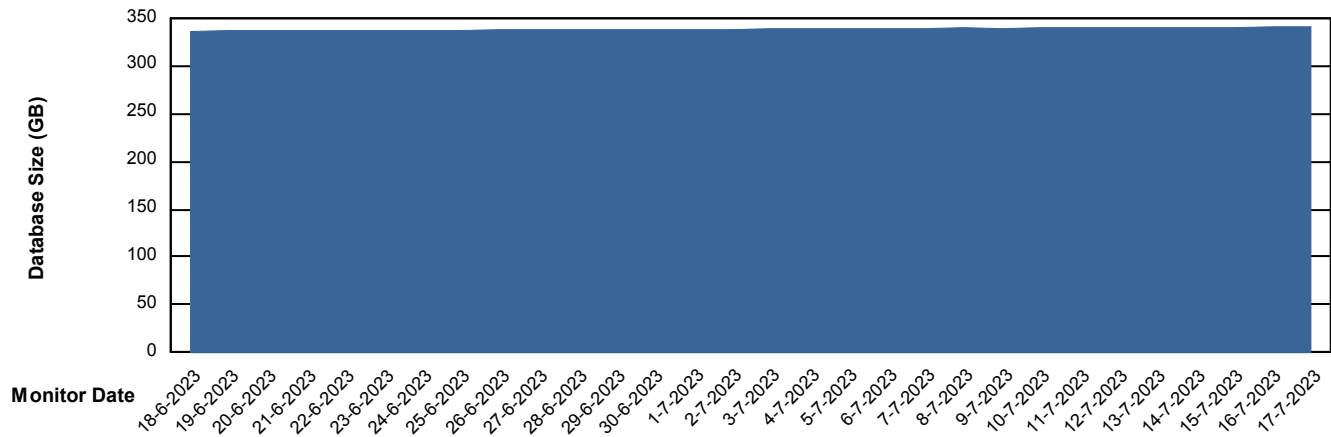

DATABASE SIZE NOA_PRD_NovoABS01_DB

Database growth over last month