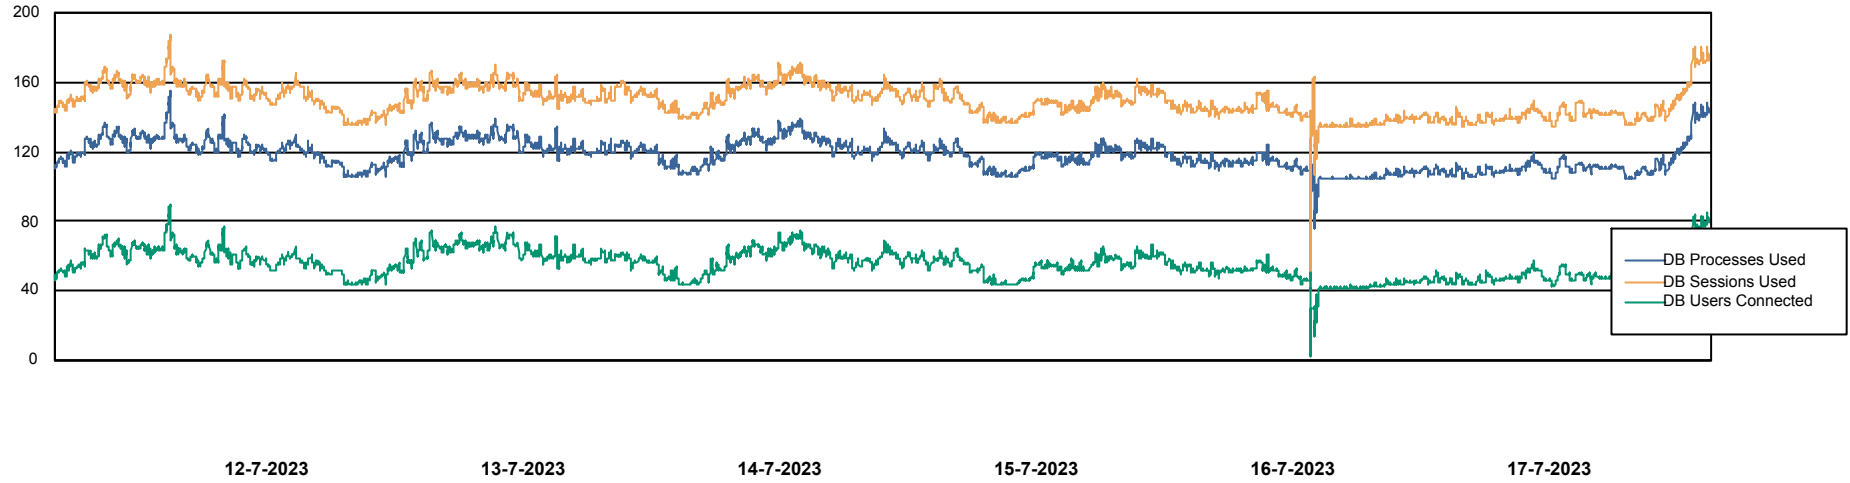

Weekly SLA Customer Report

Customer NOA_Production (24/7)
Database ID 116

Database Performance NOA_BI_NOVOBI_Production

Weekly SLA Customer Report

Customer NOA_Production (24/7)
Database ID 116

Database Performance NOA_PRD_NovoABS01_DB