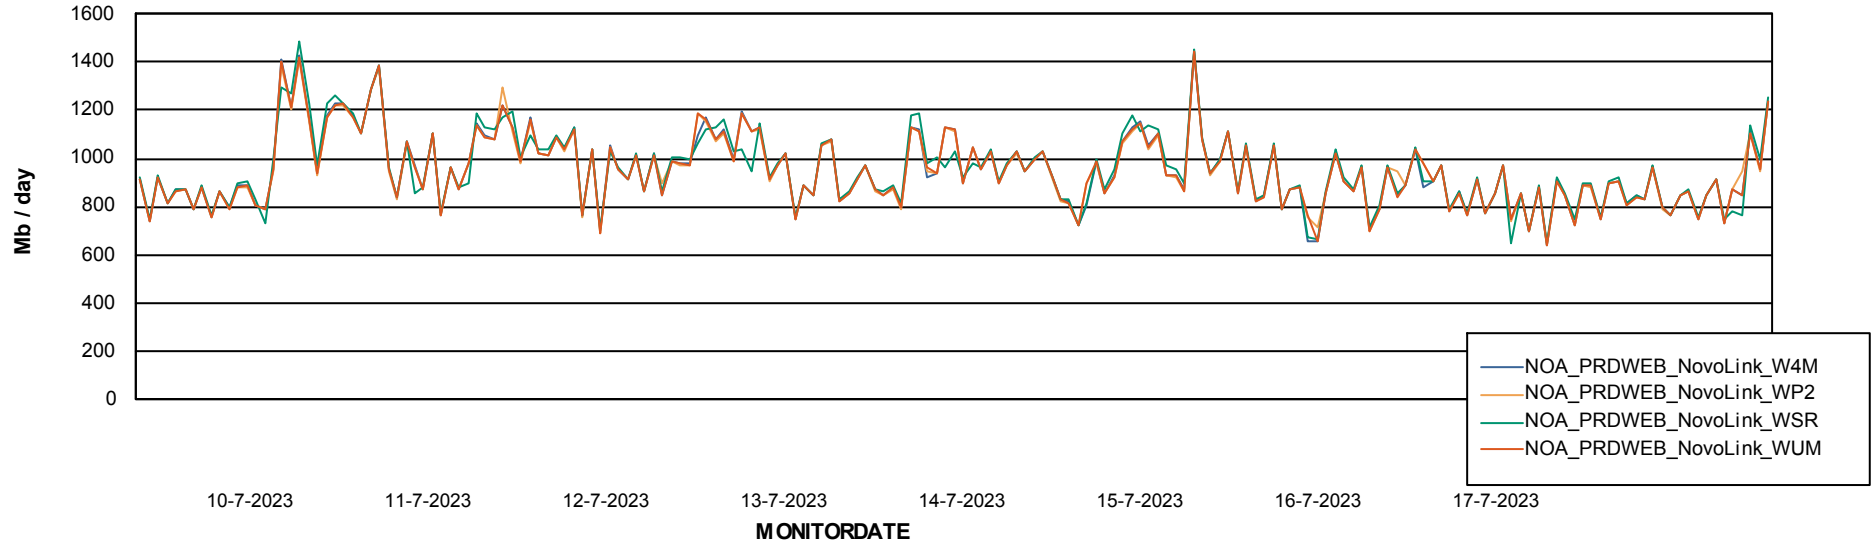

Avg memory used per ReportServer Service

Weekly SLA Customer Report

Customer NOA_Production (24/7)
Database ID 116

ABSolute Web Component Services

Avg memory used per ABS Web component

Weekly SLA Customer Report