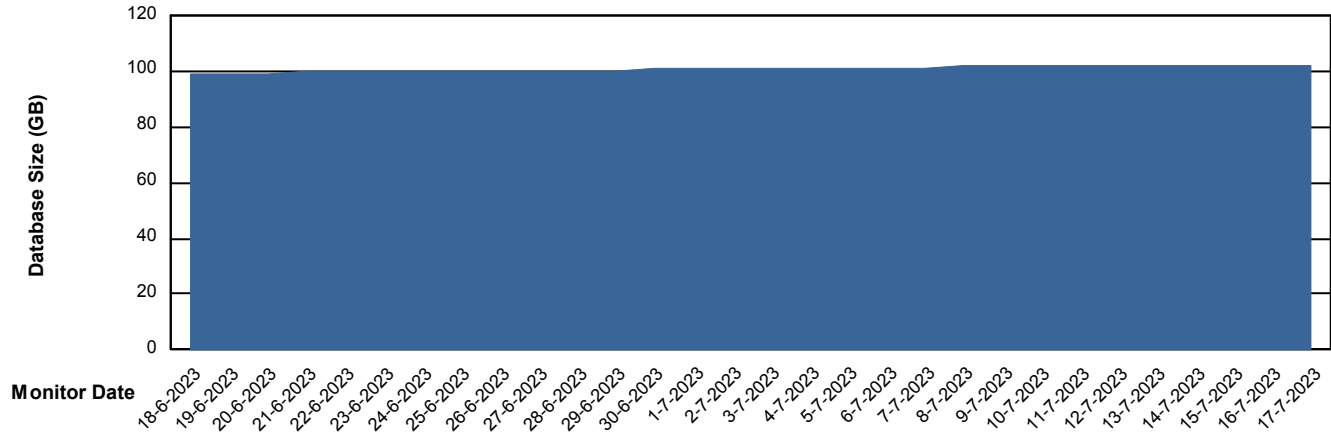

DATABASE SIZE NOA_BI_NOVOBI_Production

Database growth over last month