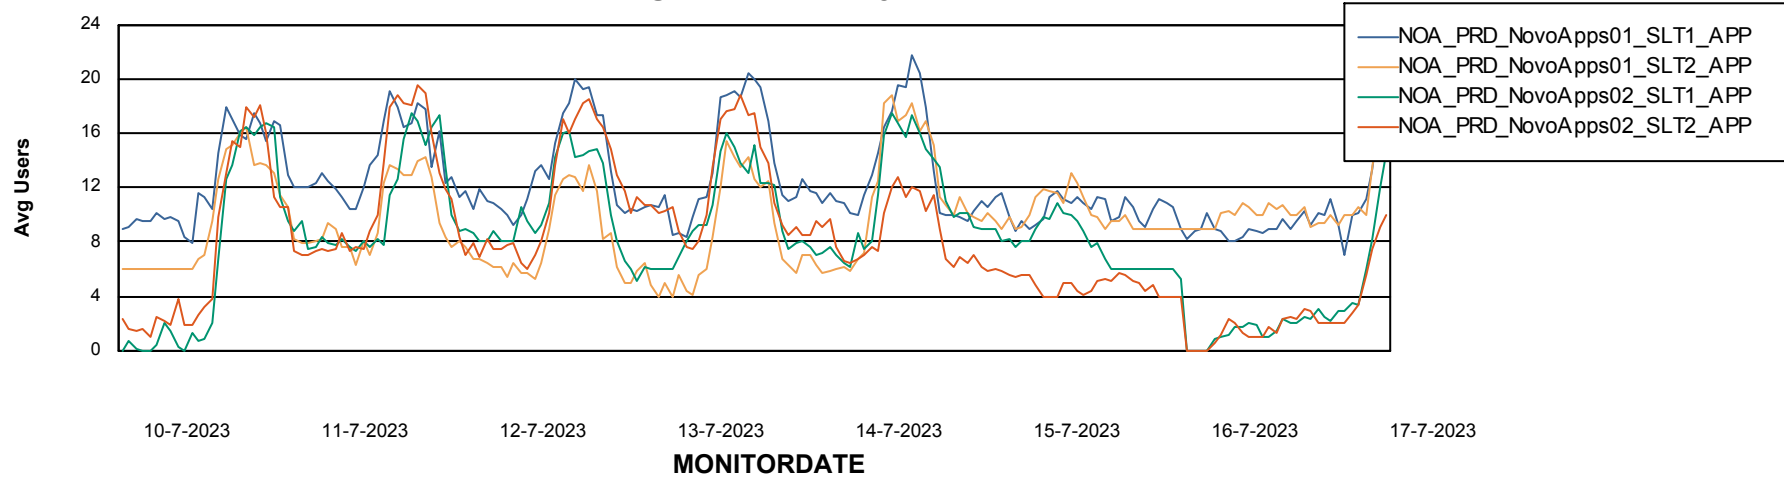

Avg users per day per ABS server