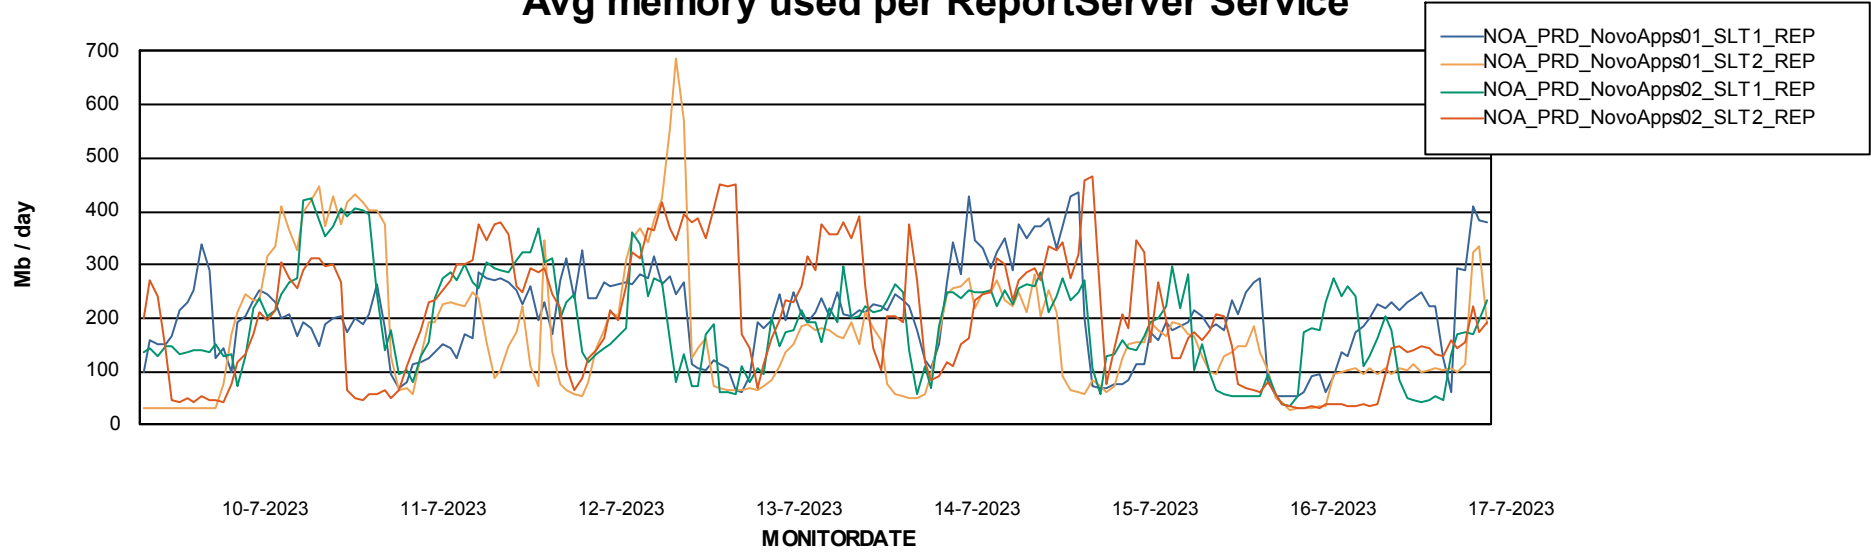

ABSSolute Application ReportServer Services

Avg memory used per ReportServer Service