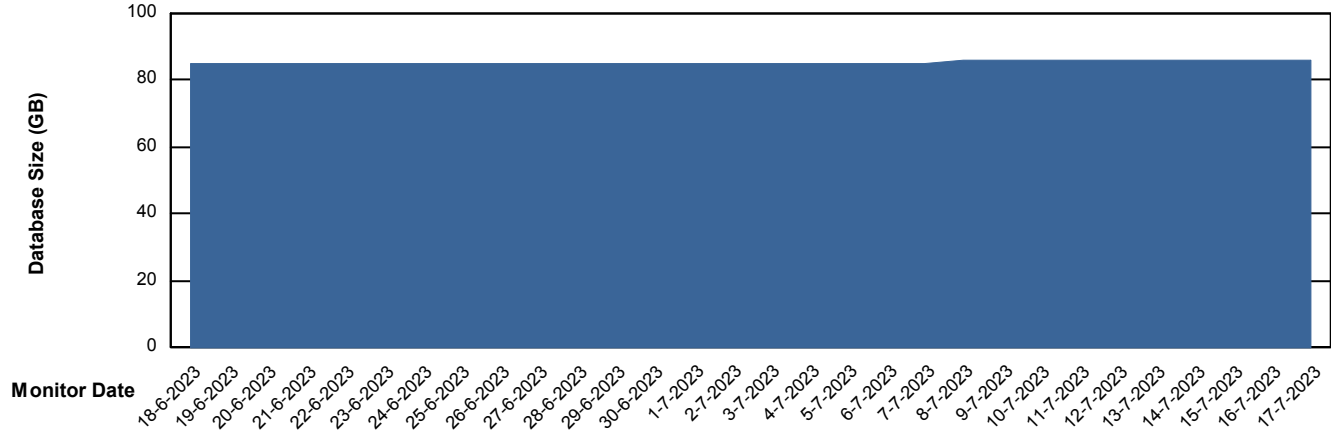

DATABASE SIZE KLA_PRD_KLAHQORA03_DB

Database growth over last month