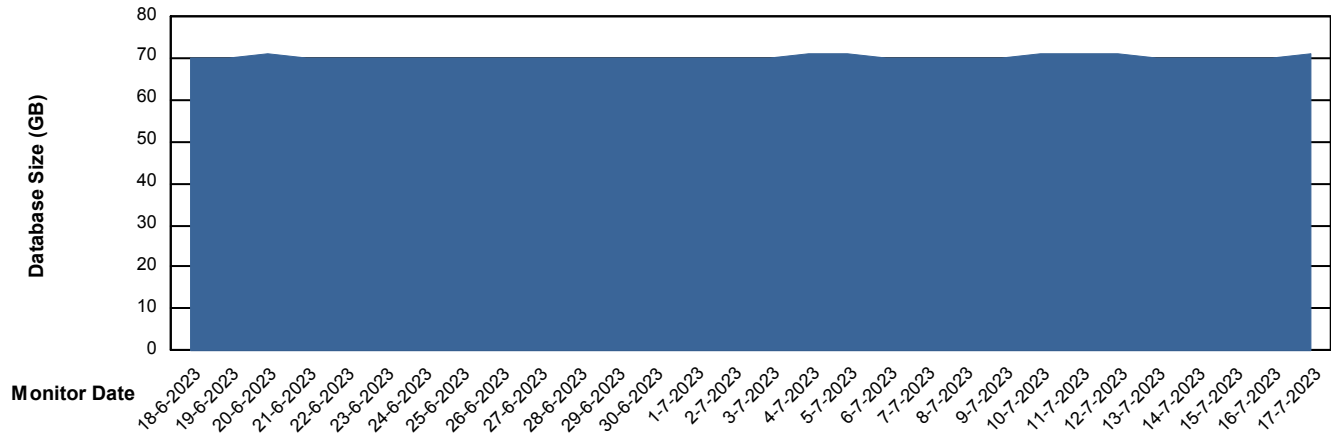

DATABASE SIZE KLA_TST_KLAHQORA04_DB

Database growth over last month