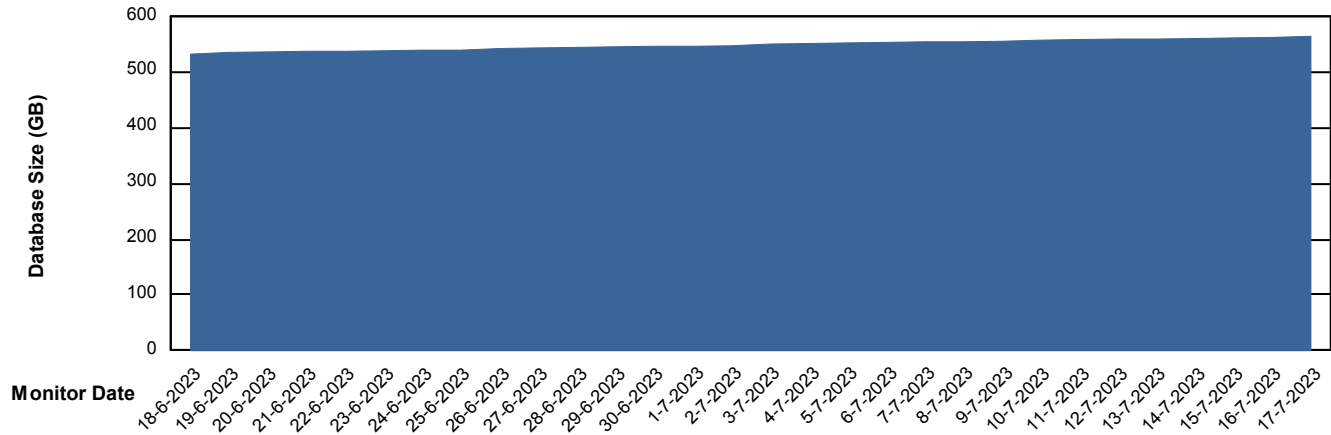

DB Processes Max 1,000
DB Processes Max 0
DB Processes Max 4

Weekly SLA Customer Report

Customer JSG_Production (24/7)
Database ID 102

Database Performance JSG_PRD_RIKER_DB

Weekly SLA Customer Report

Customer JSG_Production (24/7)
Database ID 102

DATABASE SIZE JSG_PRD_BASHIR_DB

Database growth over last month

DATABASE SIZE JSG_PRD_RIKER_DB

Database growth over last month

Weekly SLA Customer Report

Customer JSG_Production (24/7)
Database ID 102

Database Tablespace JSG_PRD_BASHIR_DB