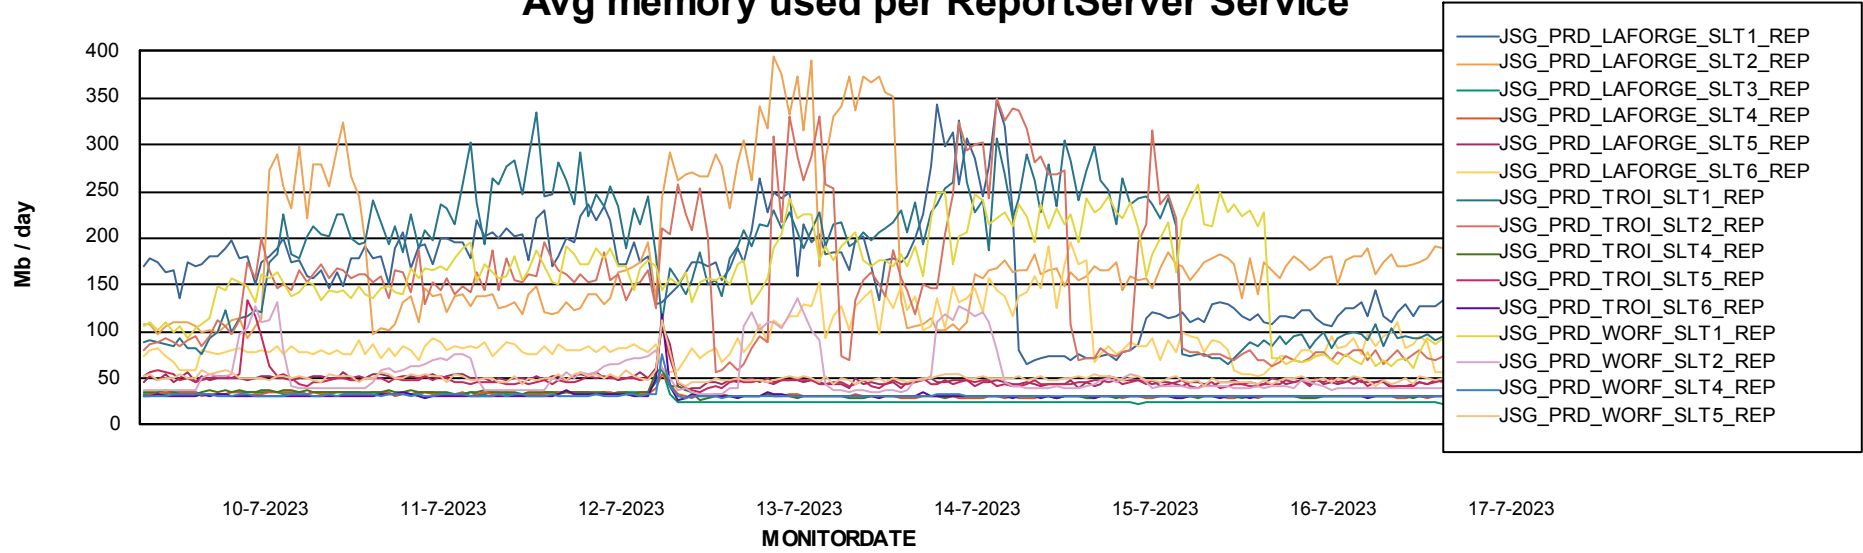

ABSSolute Application ReportServer Services

Avg memory used per ReportServer Service