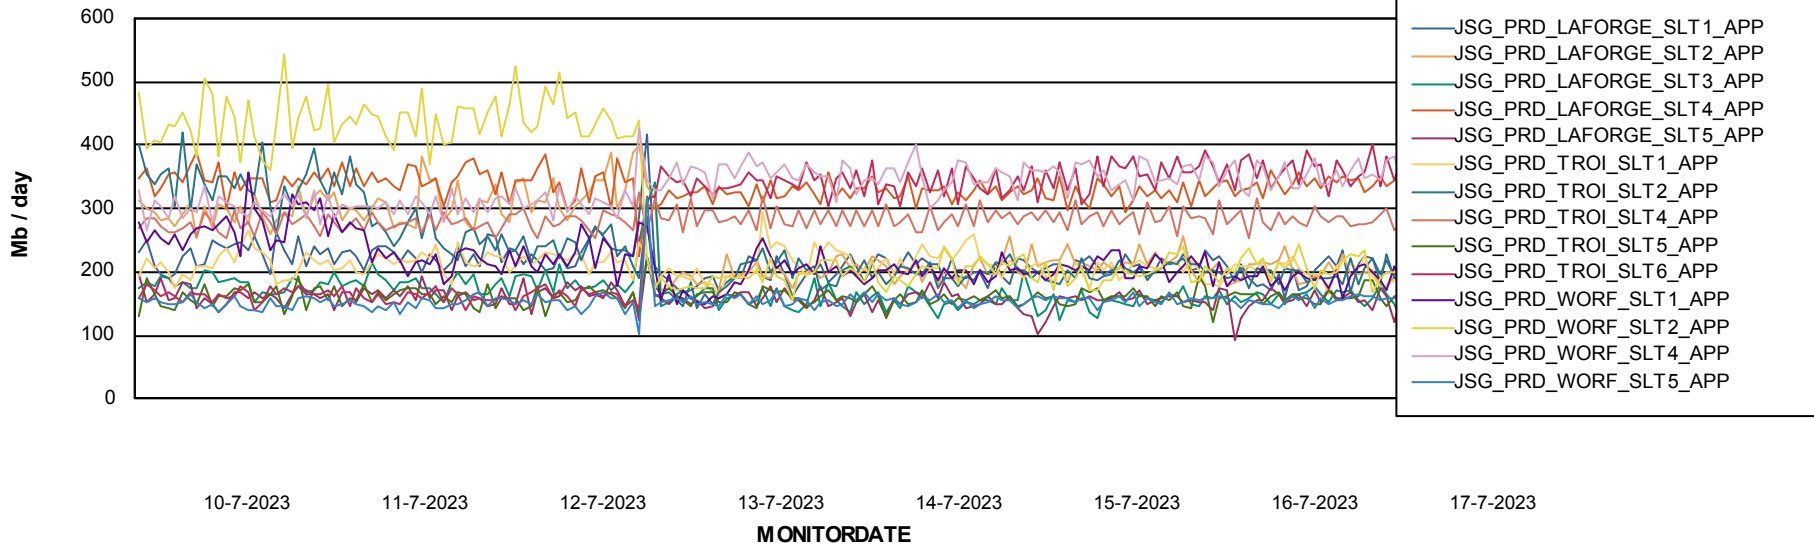

ABSSolute Application Server Services

Avg memory used per ABS Server Service