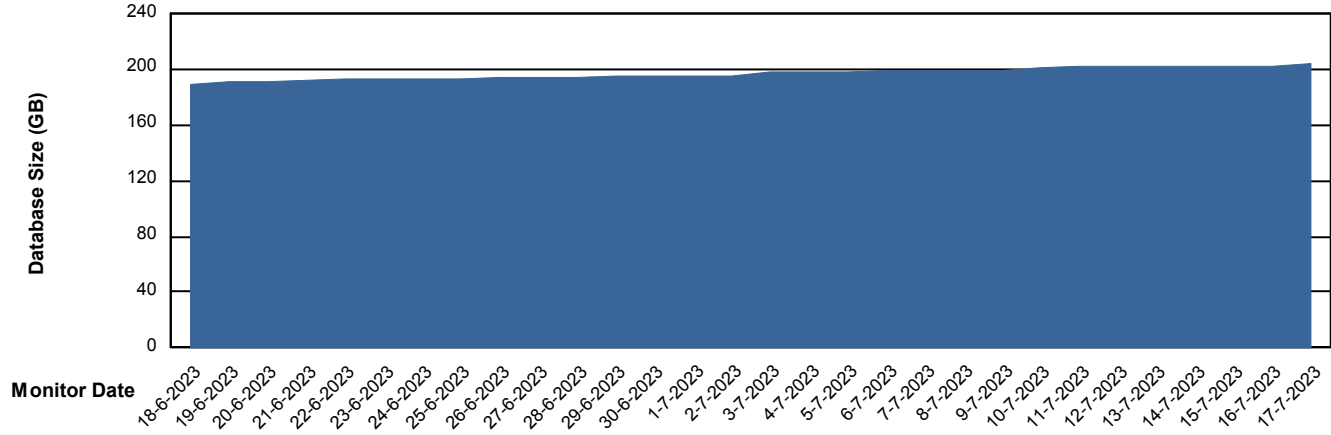

DB Processes Max 1,000
DB Processes Max 0
DB Processes Max 4

Weekly SLA Customer Report

Customer JSG_Production (24/7)
Database ID 102

Database Performance JSG_PRD_RIKER_DB

Weekly SLA Customer Report

Customer JSG_Production (24/7)
Database ID 102

DATABASE SIZE JSG_PRD_BASHIR_DB

Database growth over last month

DATABASE SIZE JSG_PRD_RIKER_DB

Database growth over last month

Weekly SLA Customer Report

Customer JSG_Production (24/7)
Database ID 102

Database Tablespace JSG_PRD_BASHIR_DB