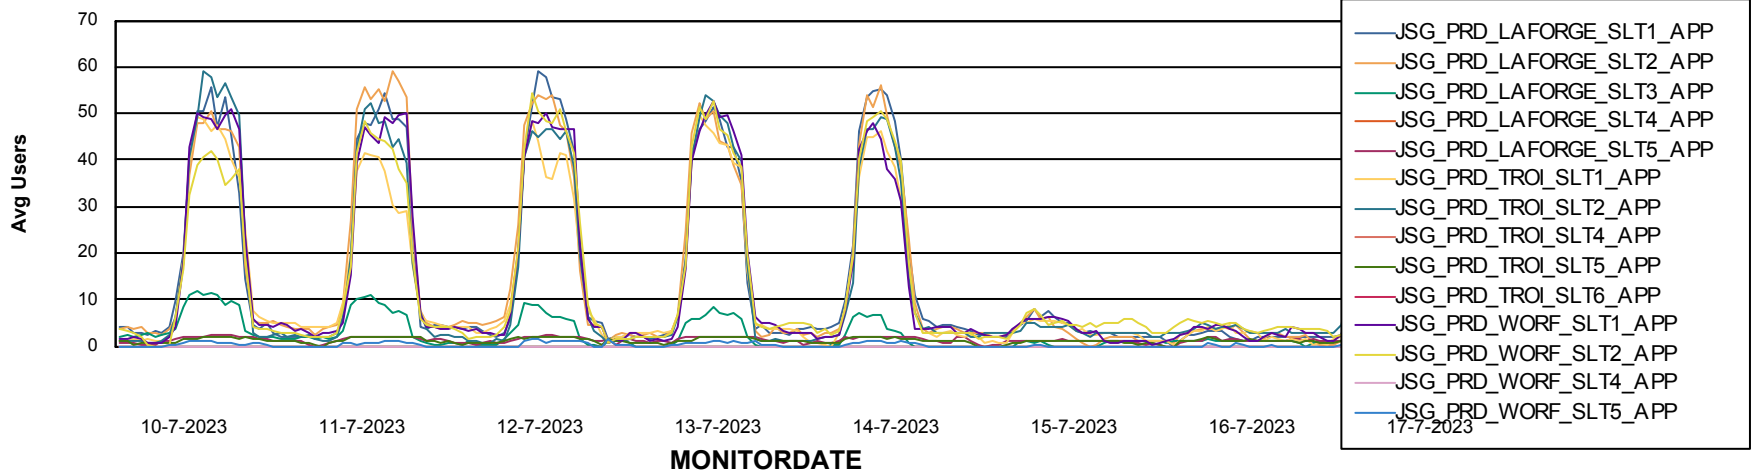

Avg users per day per ABS server