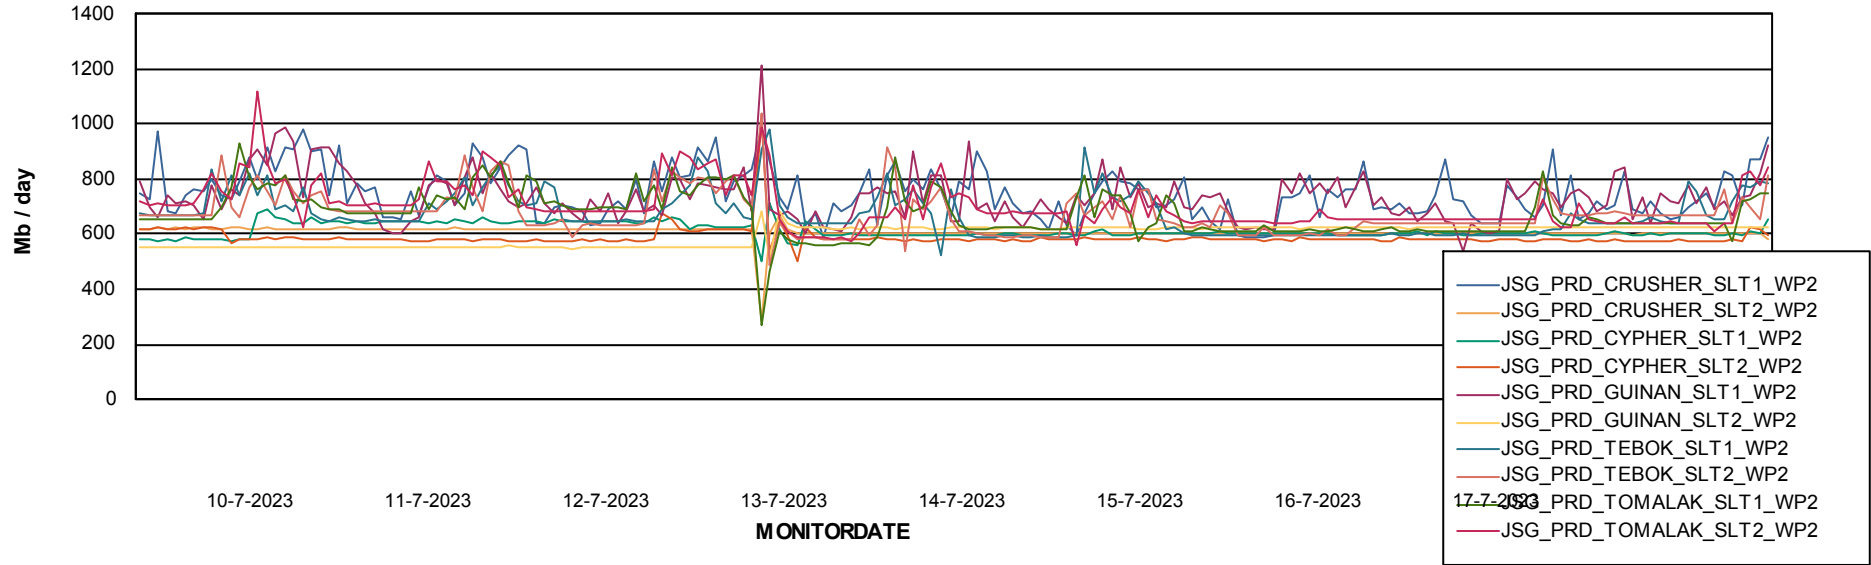

Avg memory used per ReportServer Service

Weekly SLA Customer Report

Customer JSG_Production (24/7)
Database ID 102

ABSSolute Web Component Services

Avg memory used per ABS Web component

Weekly SLA Customer Report