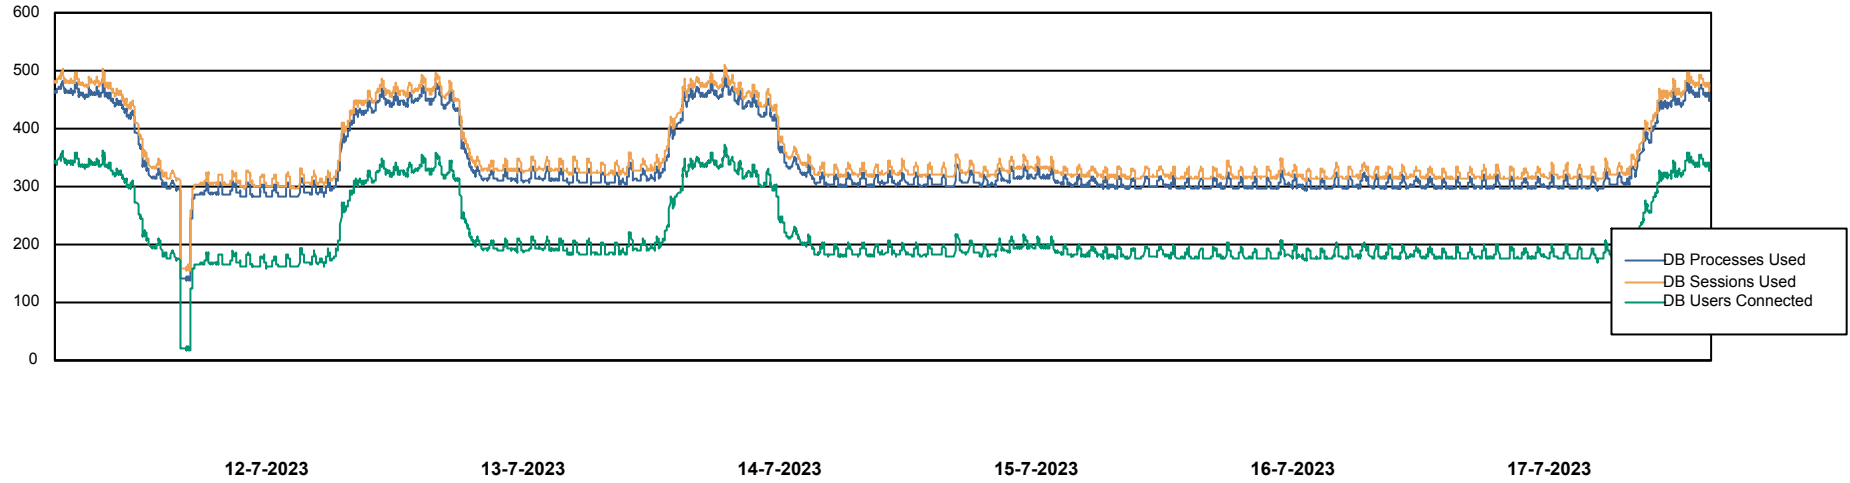

DB Processes Max 1,000
DB Processes Max 0
DB Processes Max 4

Weekly SLA Customer Report

Customer JSG_Production (24/7)
Database ID 102

Database Performance JSG_PRD_RIKER_DB

Weekly SLA Customer Report

Customer JSG_Production (24/7)
Database ID 102

DATABASE SIZE JSG_PRD_BASHIR_DB

Database growth over last month

DATABASE SIZE JSG_PRD_RIKER_DB

Database growth over last month

Weekly SLA Customer Report

Customer JSG_Production (24/7)
Database ID 102

Database Tablespace JSG_PRD_BASHIR_DB