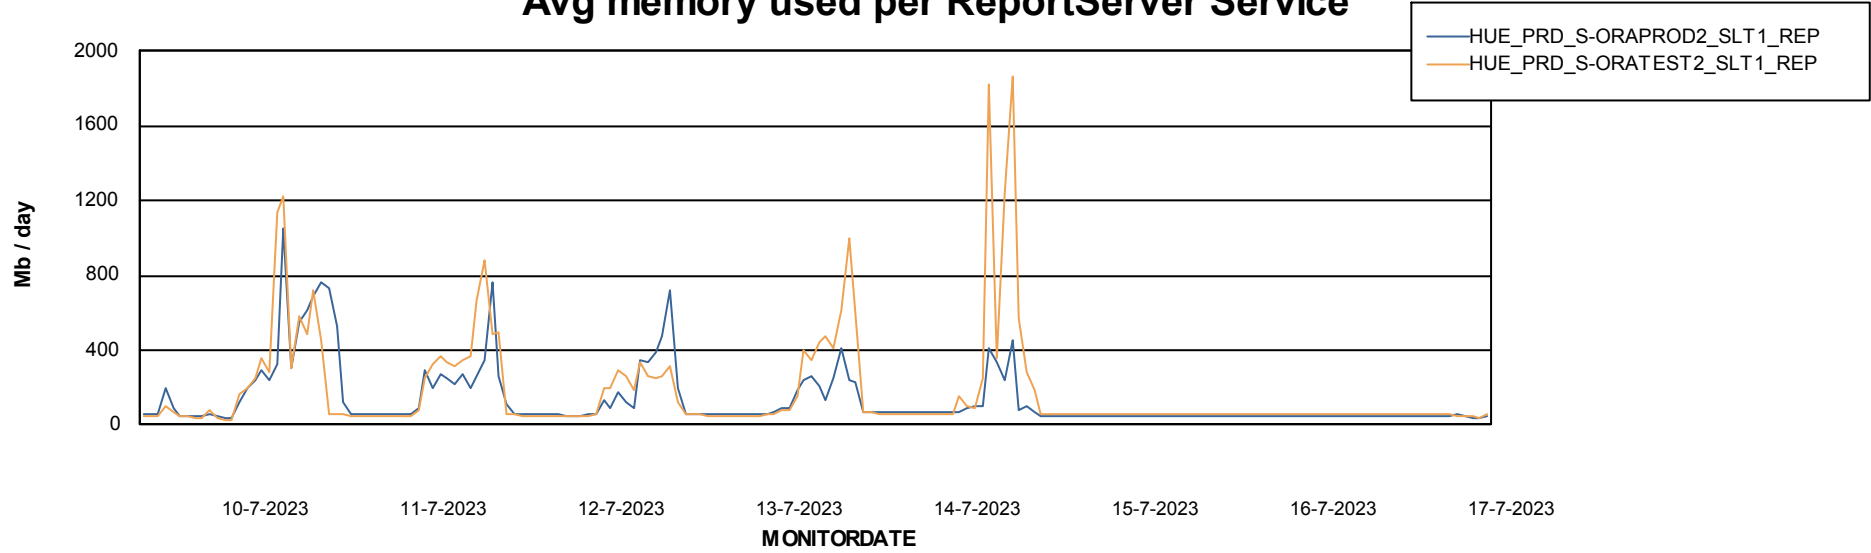

Avg users per day per ABS server

Weekly SLA Customer Report

Customer HUE_Production
Database ID 154

ABSSolute Application ReportServer Services

Avg memory used per ReportServer Service

Weekly SLA Customer Report