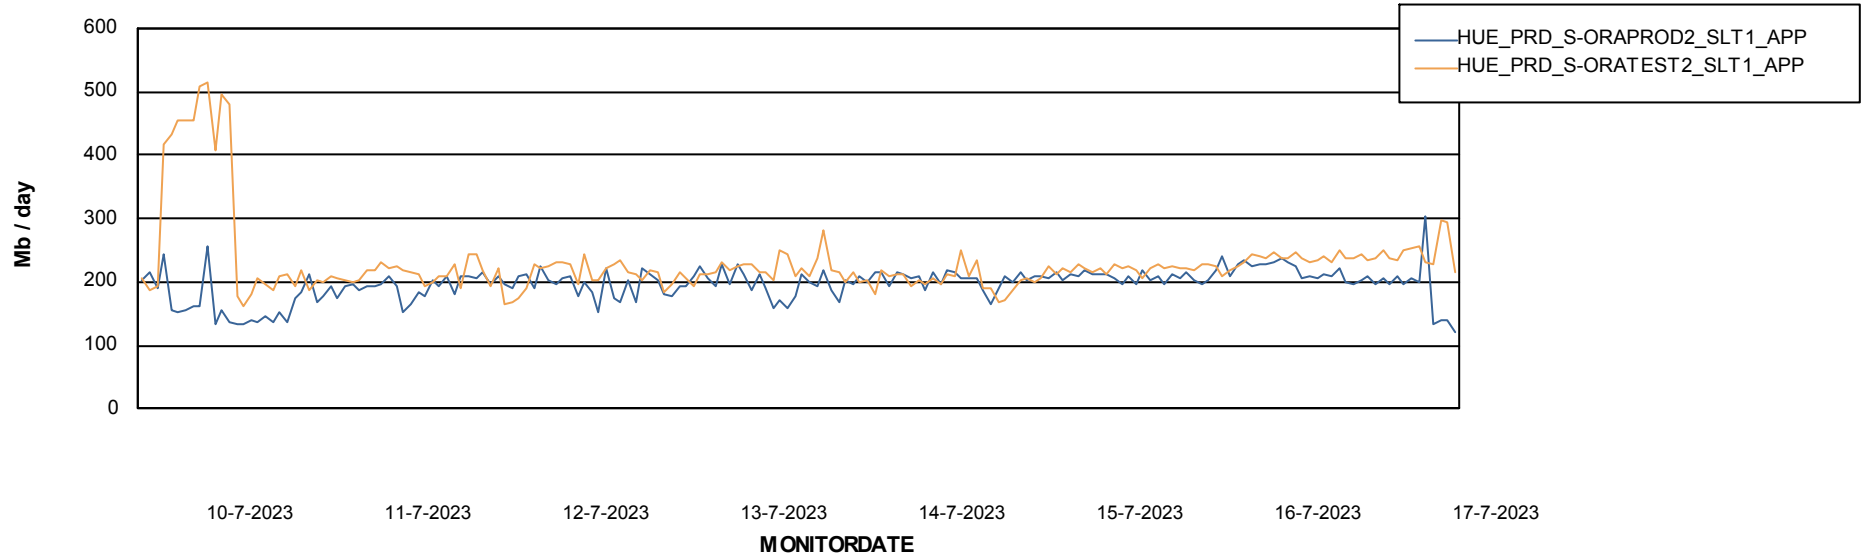

Standby Database Health HUE_Production

Recovery lag for last 7 days

Weekly SLA Customer Report

Customer HUE_Production
Database ID 154

ABSSolute Application Server Services

Avg memory used per ABS Server Service