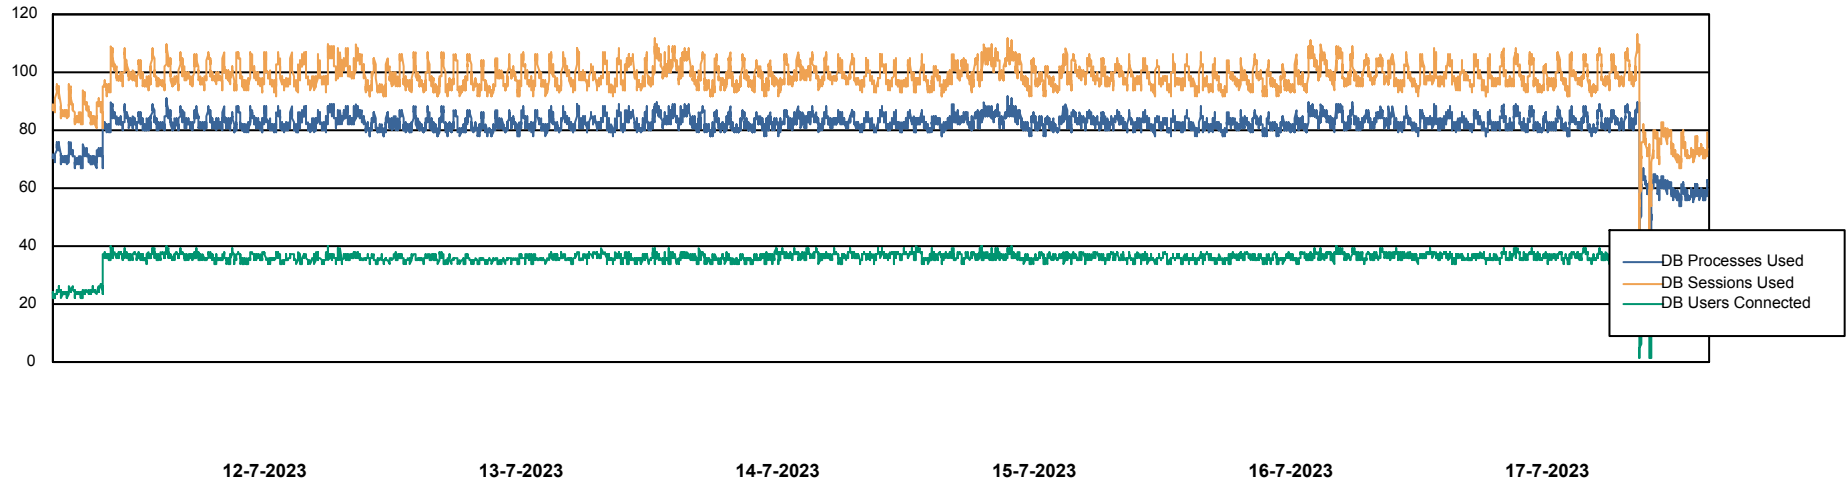

Database Performance HUE_PRD_S-ORABI_DB