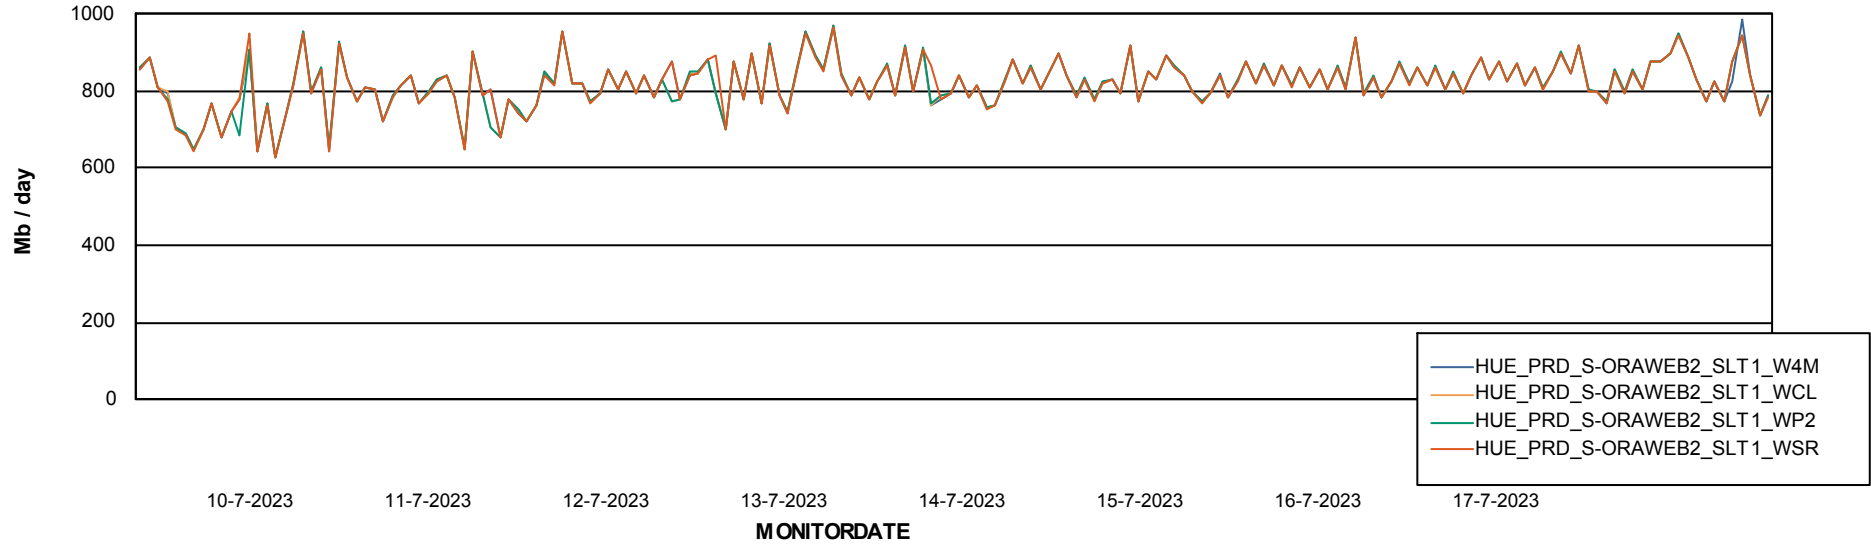

ABSSolute Web Component Services

Avg memory used per ABS Web component