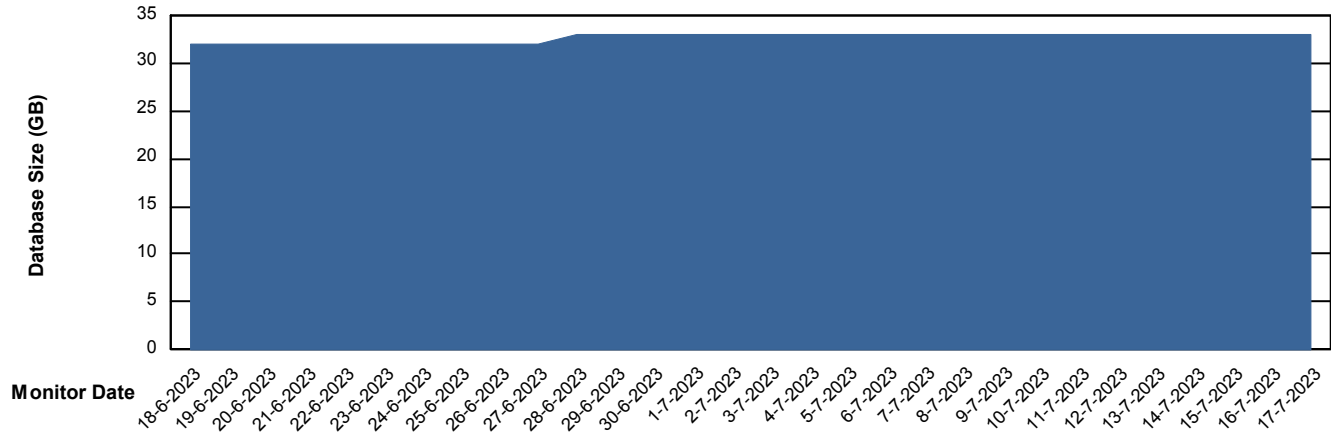

DATABASE SIZE HUE_PRD_S-ORABI_DB

Database growth over last month