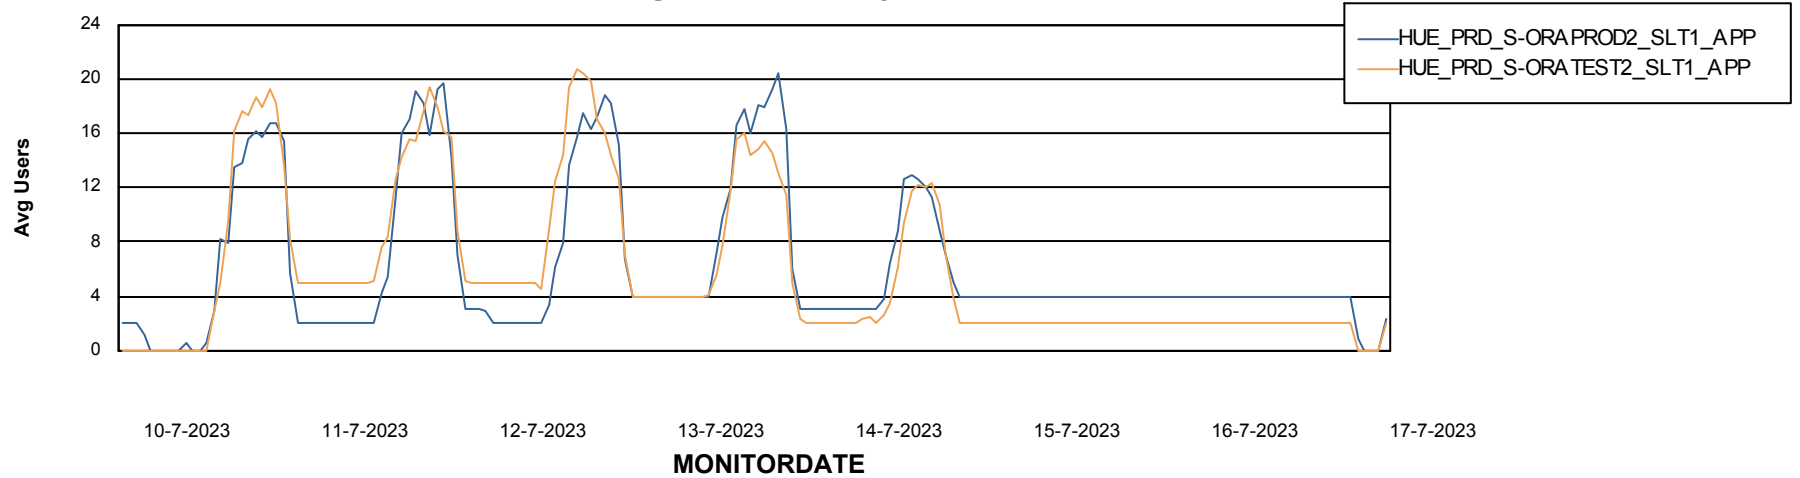

Standby Database Health HUE_Production

Recovery lag for last 7 days

Weekly SLA Customer Report

Customer HUE_Production
Database ID 154

ABSSolute Application Server Services

Avg memory used per ABS Server Service

Avg users per day per ABS server

Weekly SLA Customer Report

Customer HUE_Production
Database ID 154

ABSSolute Application ReportServer Services

Avg memory used per ReportServer Service

Weekly SLA Customer Report