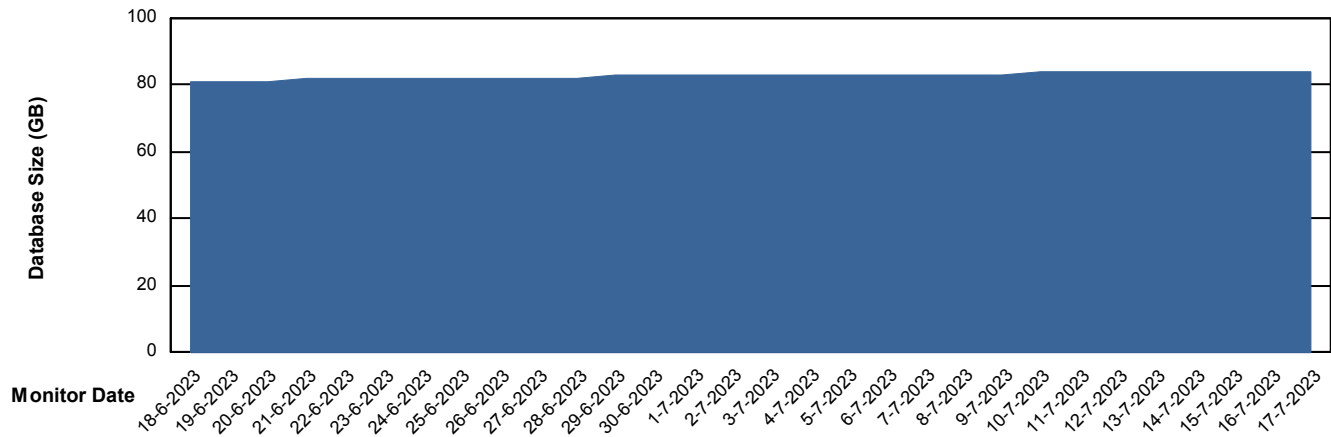

DATABASE SIZE HUE_PRD_S-ORAPROD2_DB

Database growth over last month