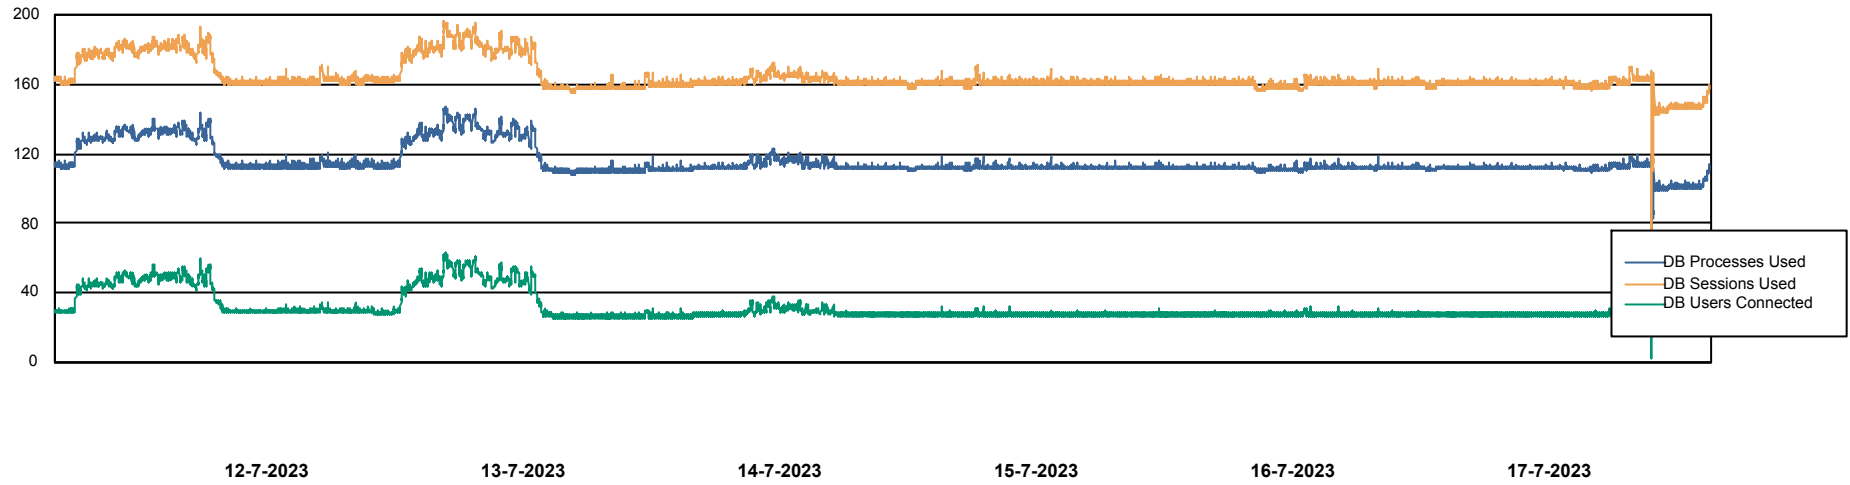

Weekly SLA Customer Report

Customer HUE_Production
Database ID 154

Database Performance HUE_PRD_S-ORABI_DB

Weekly SLA Customer Report

Customer HUE_Production
Database ID 154

Database Performance HUE_PRD_S-ORAPROD2_DB