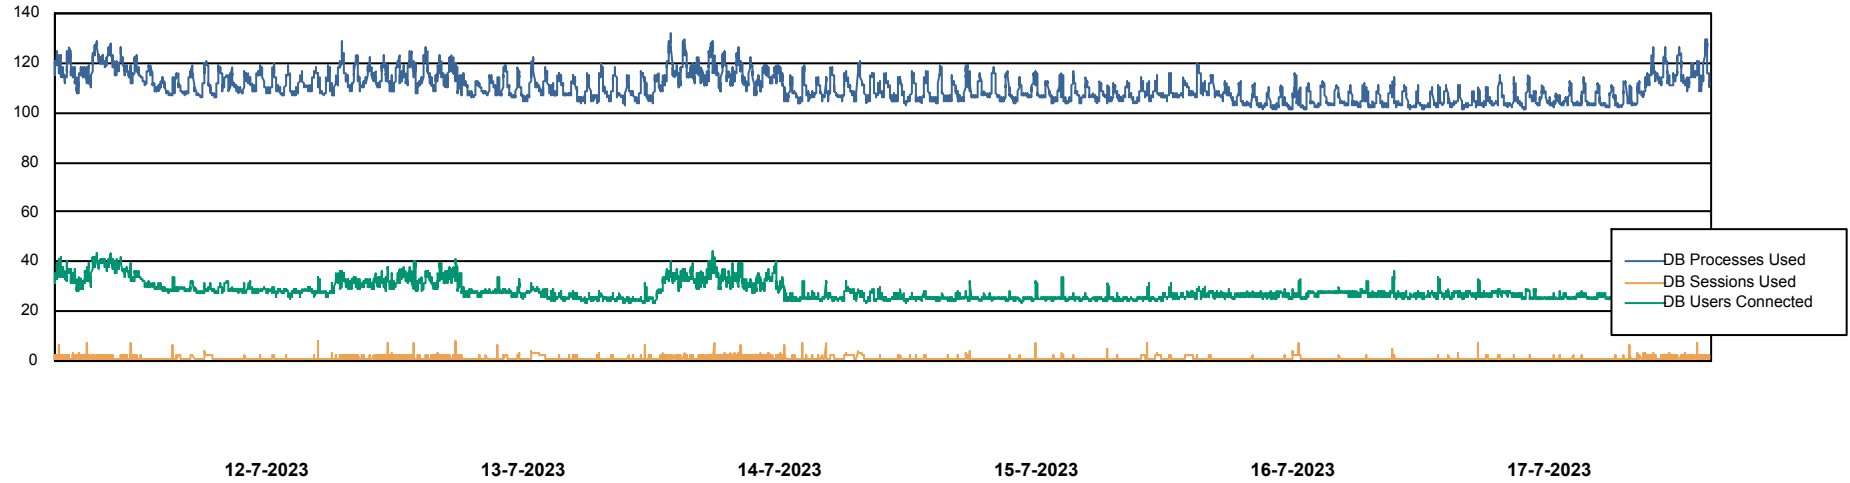

Weekly SLA Customer Report

Customer EUT_Production
Database ID 114

Database Performance EUT_EUP_PRD_URVINA22T_DB

DB Processes Max 500

Weekly SLA Customer Report

Customer EUT_Production
Database ID 114

Database Performance EUT_URM_PRD_URVINA26_DB