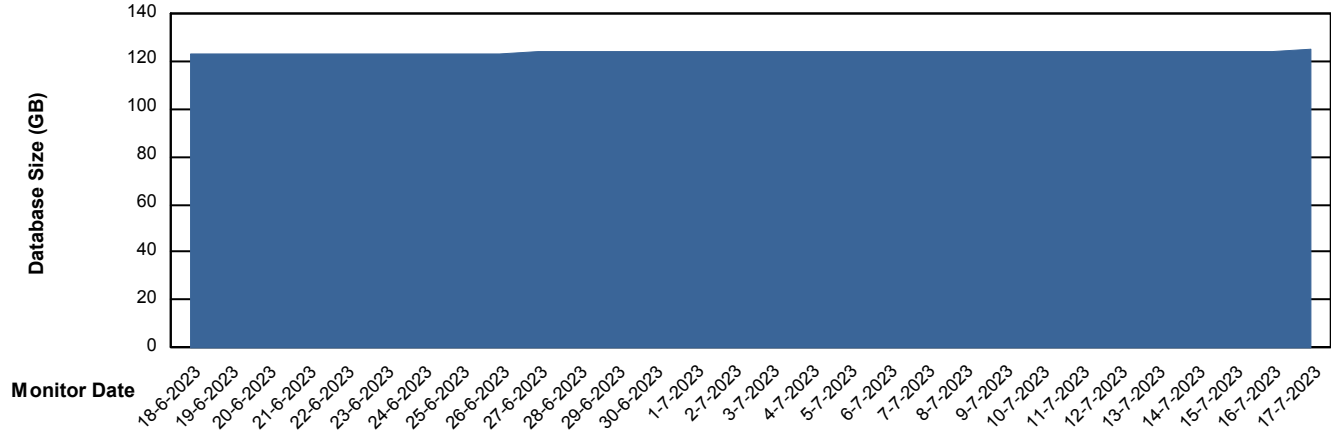

DB Processes Max 1,000

Weekly SLA Customer Report

Customer EUT_Production
Database ID 114

DATABASE SIZE EUT_EUP_PRD_URVINA22T_DB

Database growth over last month

DATABASE SIZE EUT_URM_PRD_URVINA26_DB

Database growth over last month