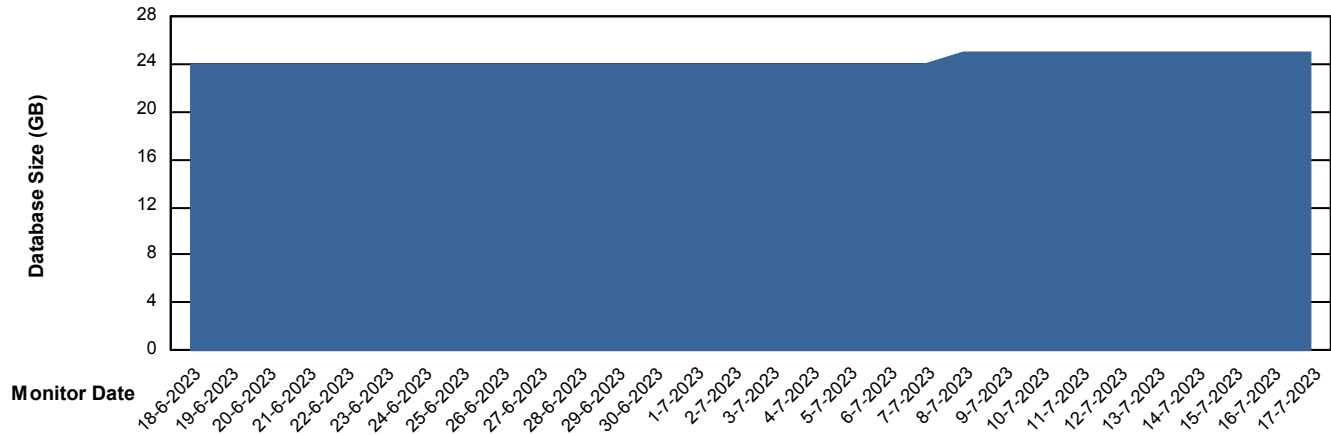

DB Processes Max 1,000

Weekly SLA Customer Report

Customer EUT_Production
Database ID 114

DATABASE SIZE EUT_EUP_PRD_URVINA22T_DB

Database growth over last month

DATABASE SIZE EUT_URM_PRD_URVINA26_DB

Database growth over last month