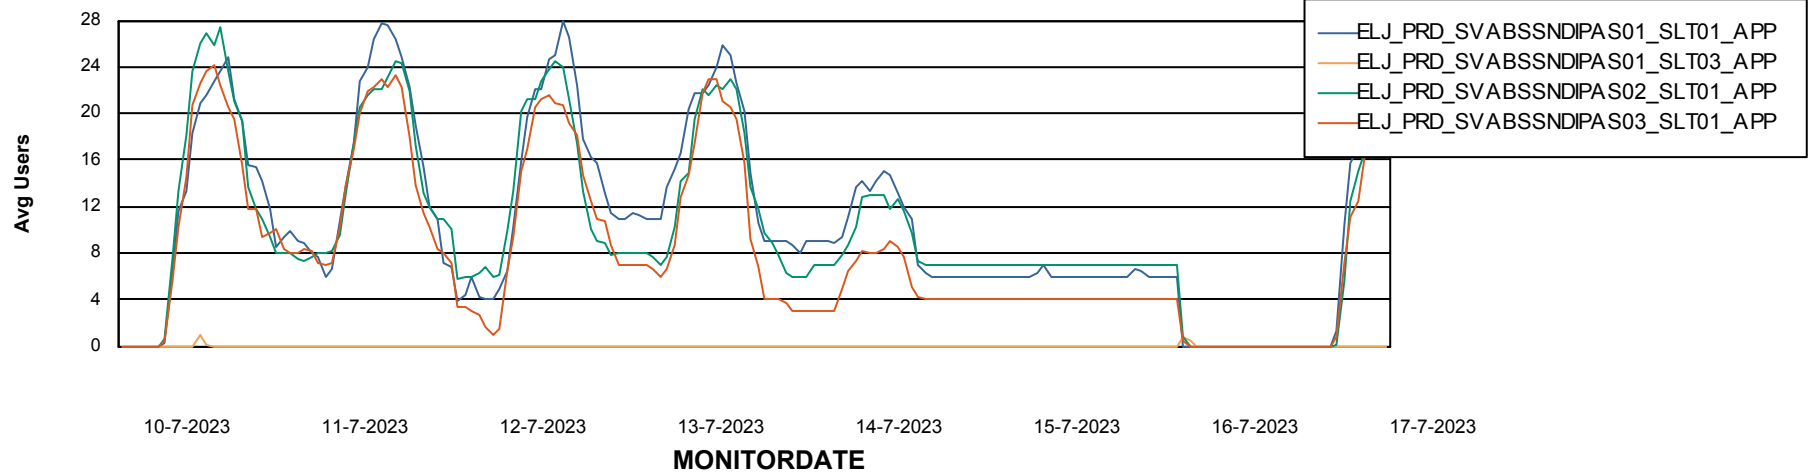

Avg users per day per ABS server