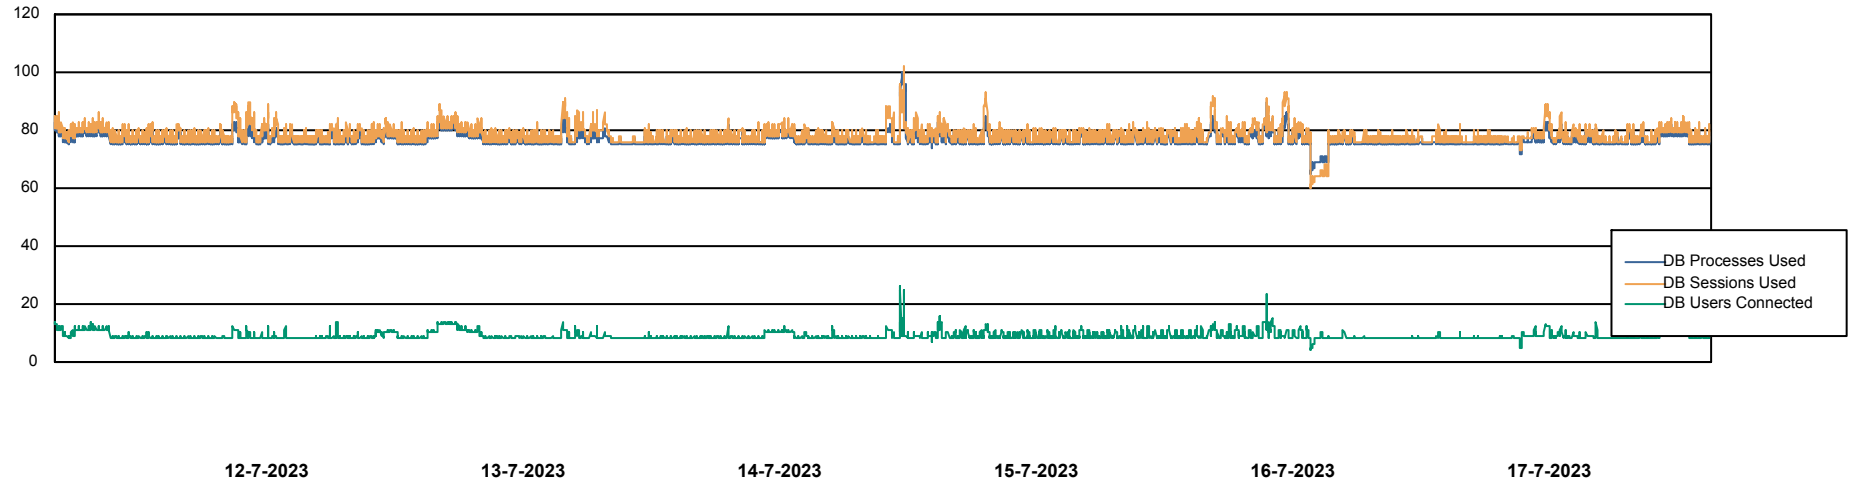

Harddisk Usage ELJ_PRD_SVABSSNDIPDB02

	Free disk space on / (%)	Total disk space on / (Gb)	Used disk space on / (Gb)	Free disk space on /boot (%)	Total disk space on /boot (Gb)	Used disk space on /boot (Gb)	Free disk space on /u01 (%)	Total disk space on /u01 (Gb)	Used disk space on /u01 (Gb)
17-7-2023	80	160	31	26	0	0	66	600	201
16-7-2023	80	160	31	26	0	0	66	600	201
15-7-2023	80	160	31	26	0	0	67	600	200
14-7-2023	80	160	31	26	0	0	66	600	202
13-7-2023	80	160	31	26	0	0	66	600	205
12-7-2023	80	160	31	26	0	0	65	600	208
11-7-2023	80	160	31	26	0	0	65	600	211

Weekly SLA Customer Report

Customer ELJ Production
Database ID 72

Database Performance ELJDB_Production

Weekly SLA Customer Report

Customer ELJ Production
Database ID 72

Database Performance ELJDB_Standby

DB Processes Max 4
DB Sessions Max 600