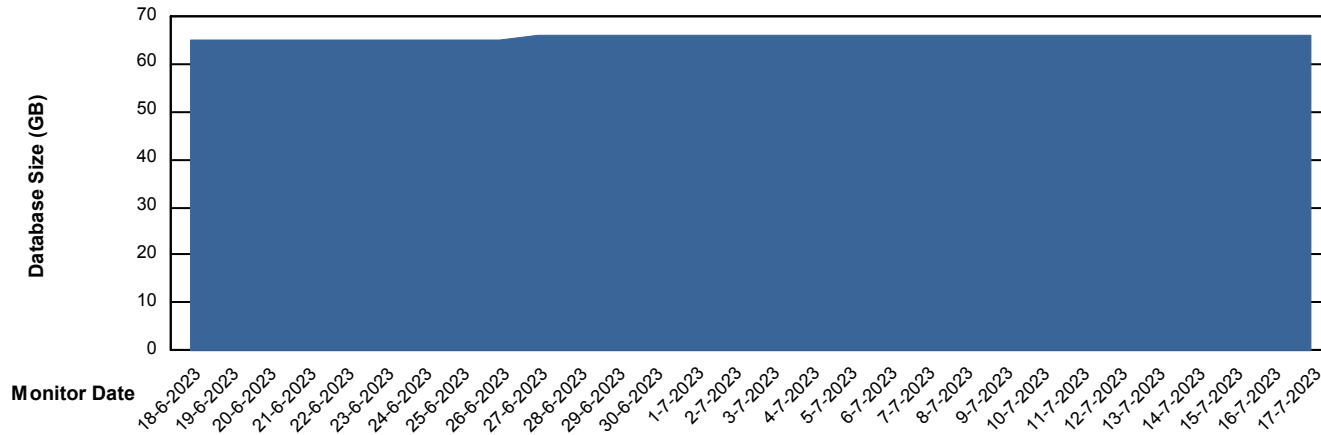

Weekly SLA Customer Report

Customer ELJ Production
Database ID 72

DATABASE SIZE ELJDB_BI

Database growth over last month

DATABASE SIZE ELJDB_Production

Database growth over last month

Weekly SLA Customer Report