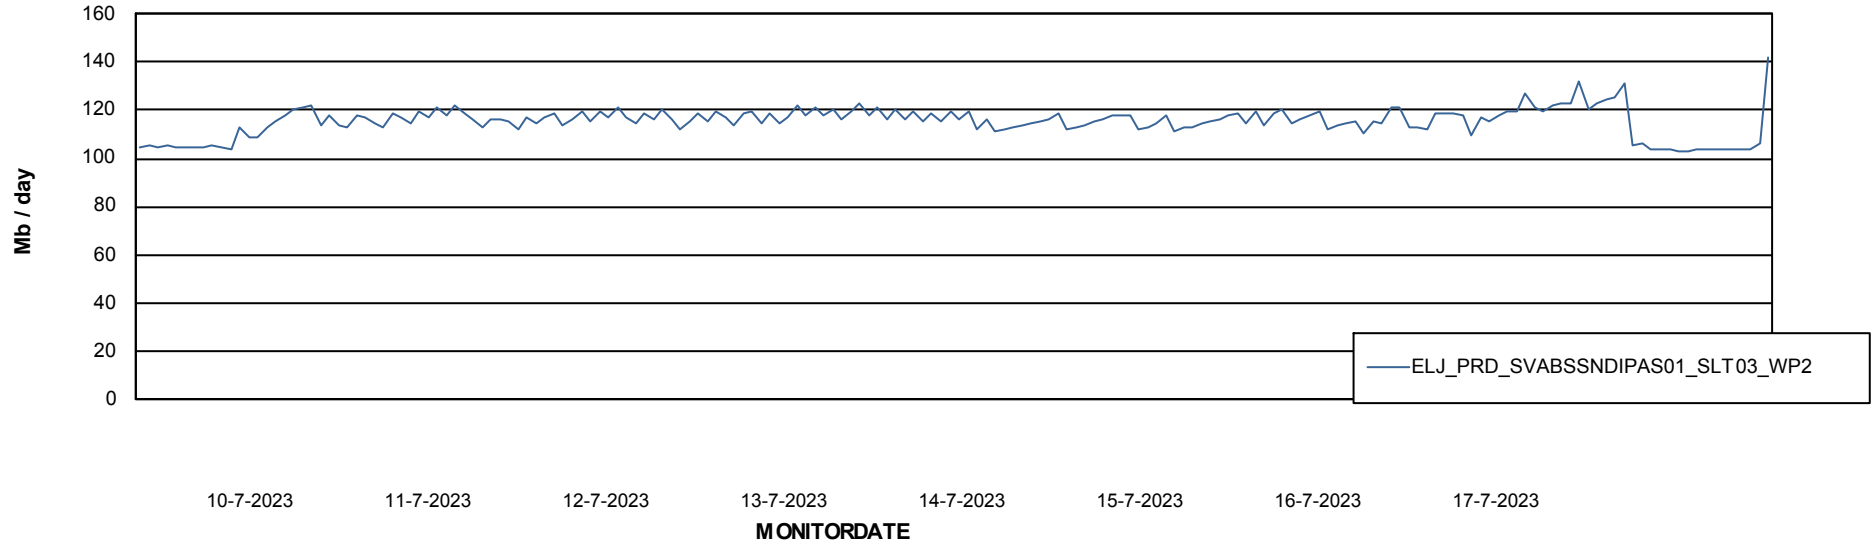

ABSSolute Web Component Services

Avg memory used per ABS Web component