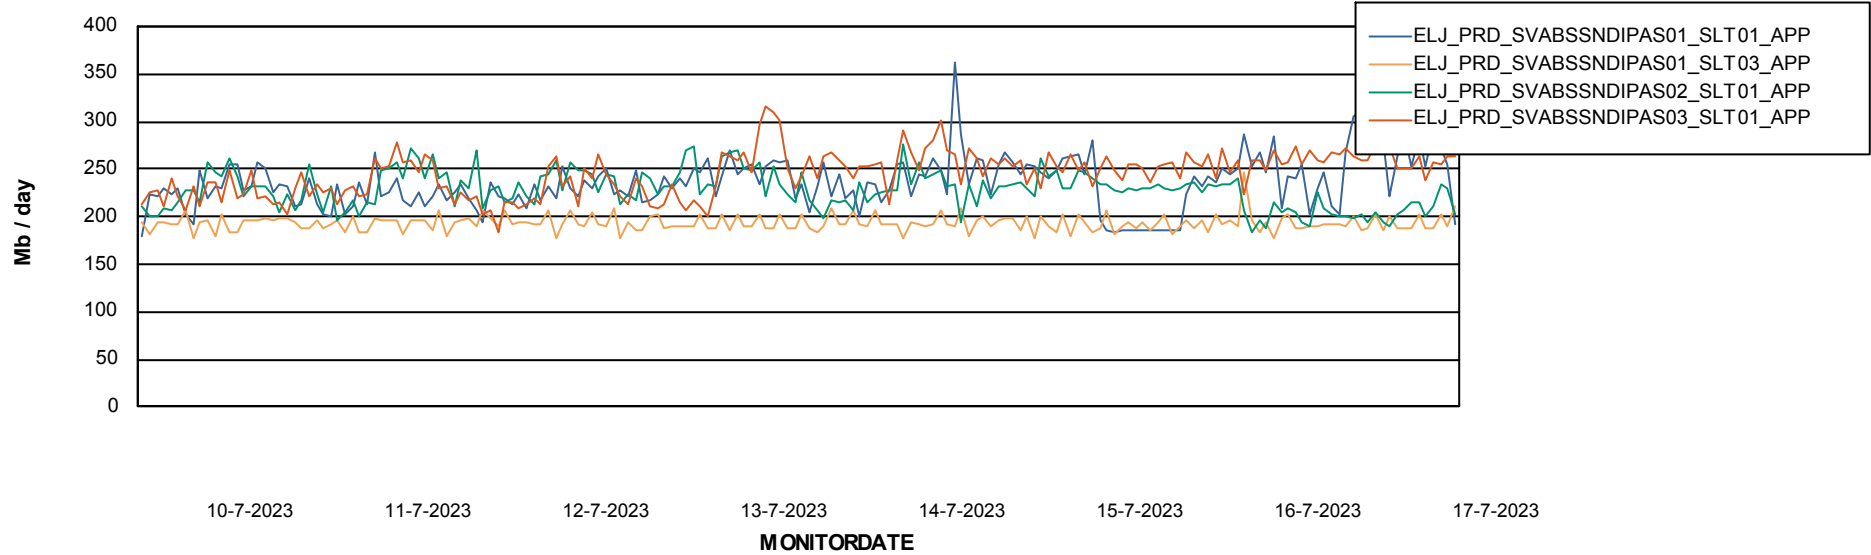

Standby Database Health ELJ Production

Recovery lag for last 7 days

Weekly SLA Customer Report

Customer ELJ Production
Database ID 72

ABSolute Application Server Services

Avg memory used per ABS Server Service