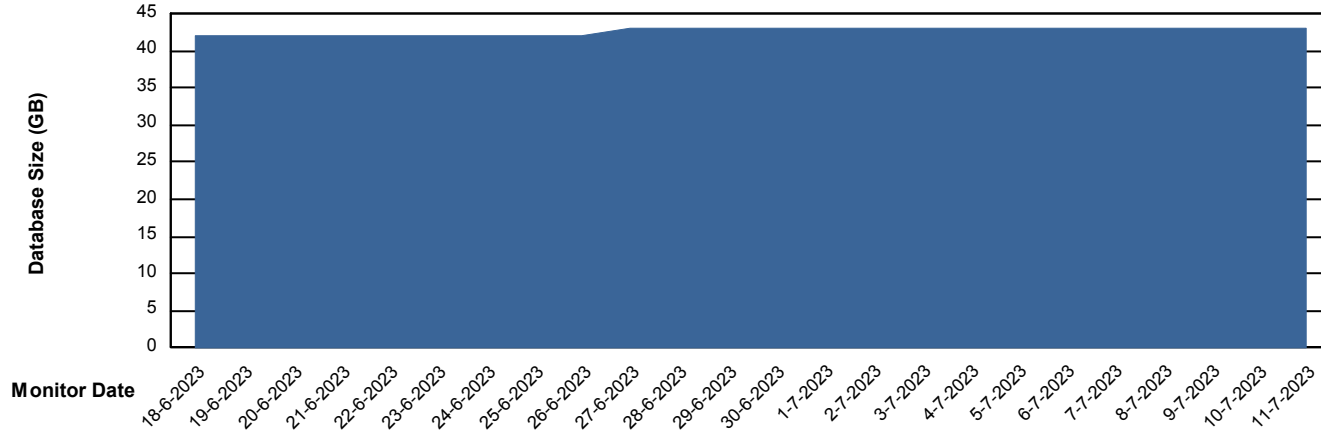

Weekly SLA Customer Report

Customer ELJ Production
Database ID 72

Database Performance ELJDB_Production

Weekly SLA Customer Report

Customer ELJ Production
Database ID 72

Database Performance ELJDB_Standby

DB Processes Max 4
DB Sessions Max 600

Weekly SLA Customer Report

Customer ELJ Production
Database ID 72

DATABASE SIZE ELJDB_BI

Database growth over last month

DATABASE SIZE ELJDB_Production

Database growth over last month

Weekly SLA Customer Report