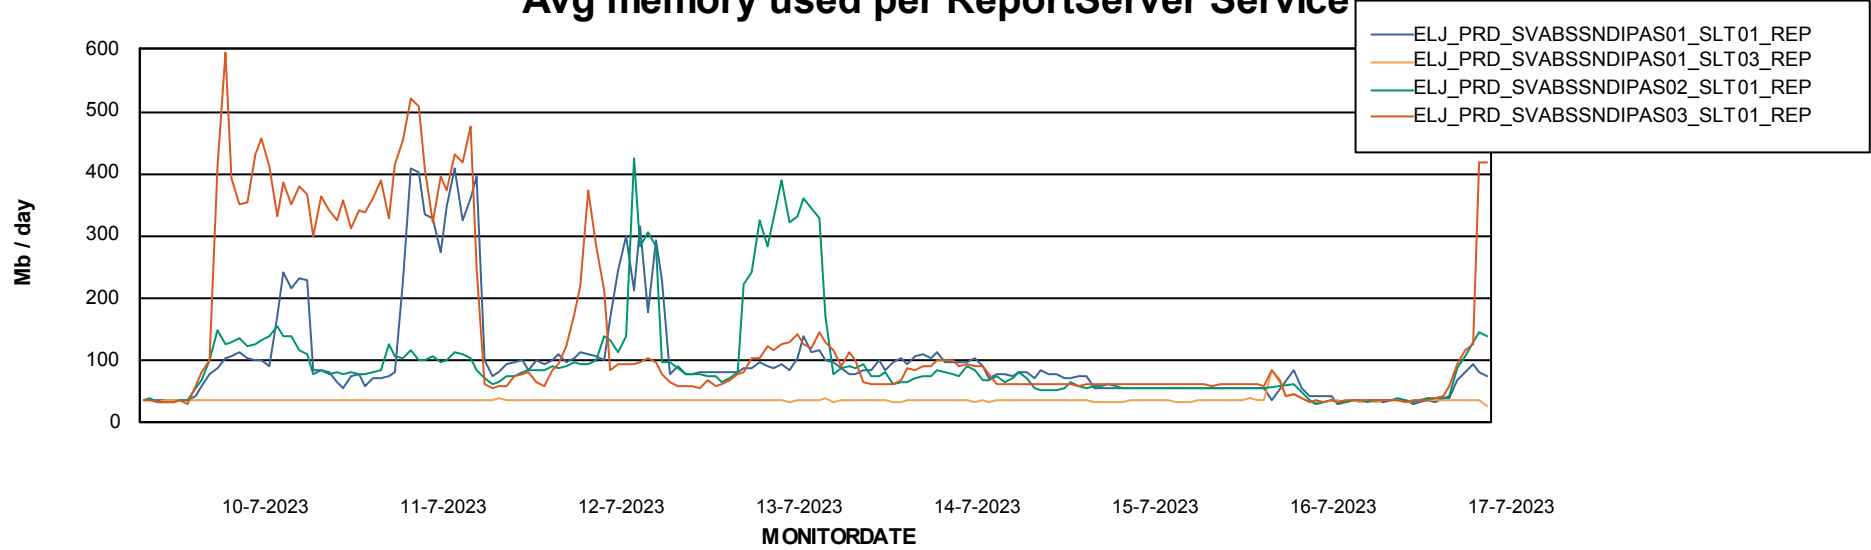

Avg users per day per ABS server

Weekly SLA Customer Report

Customer ELJ Production
Database ID 72

ABSSolute Application ReportServer Services

Avg memory used per ReportServer Service

Weekly SLA Customer Report