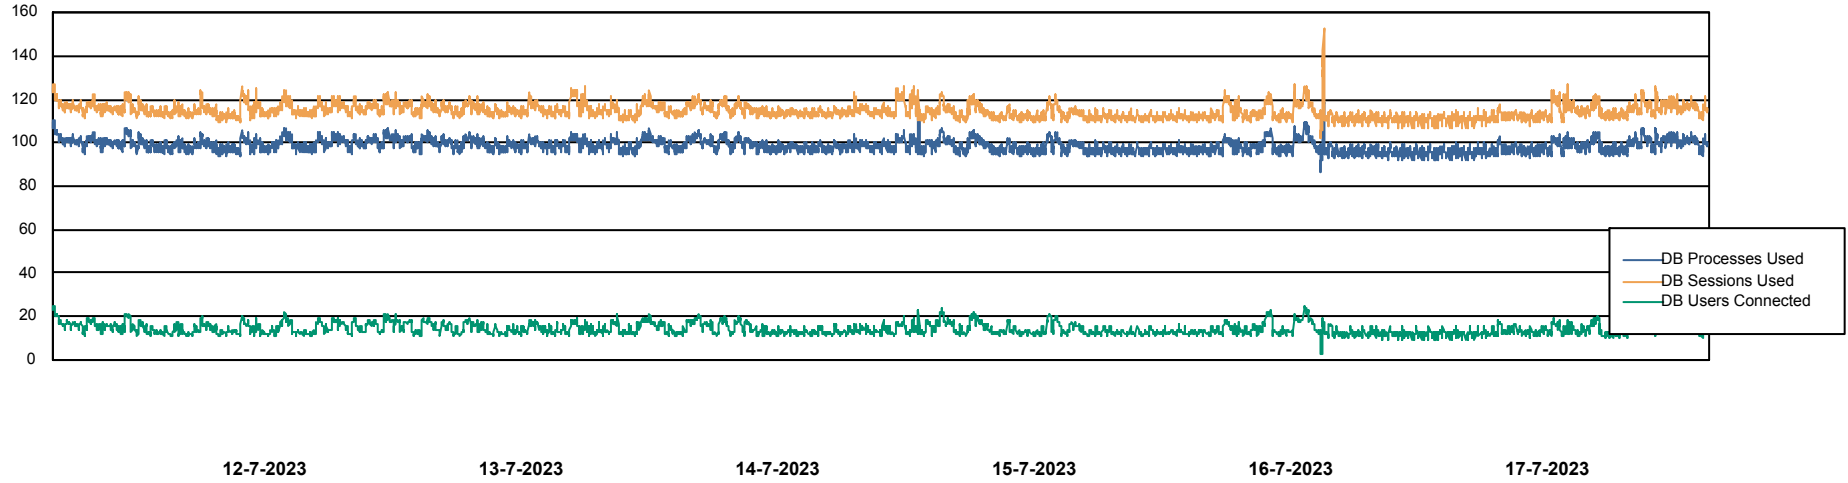

Database Performance ELIDB_BI