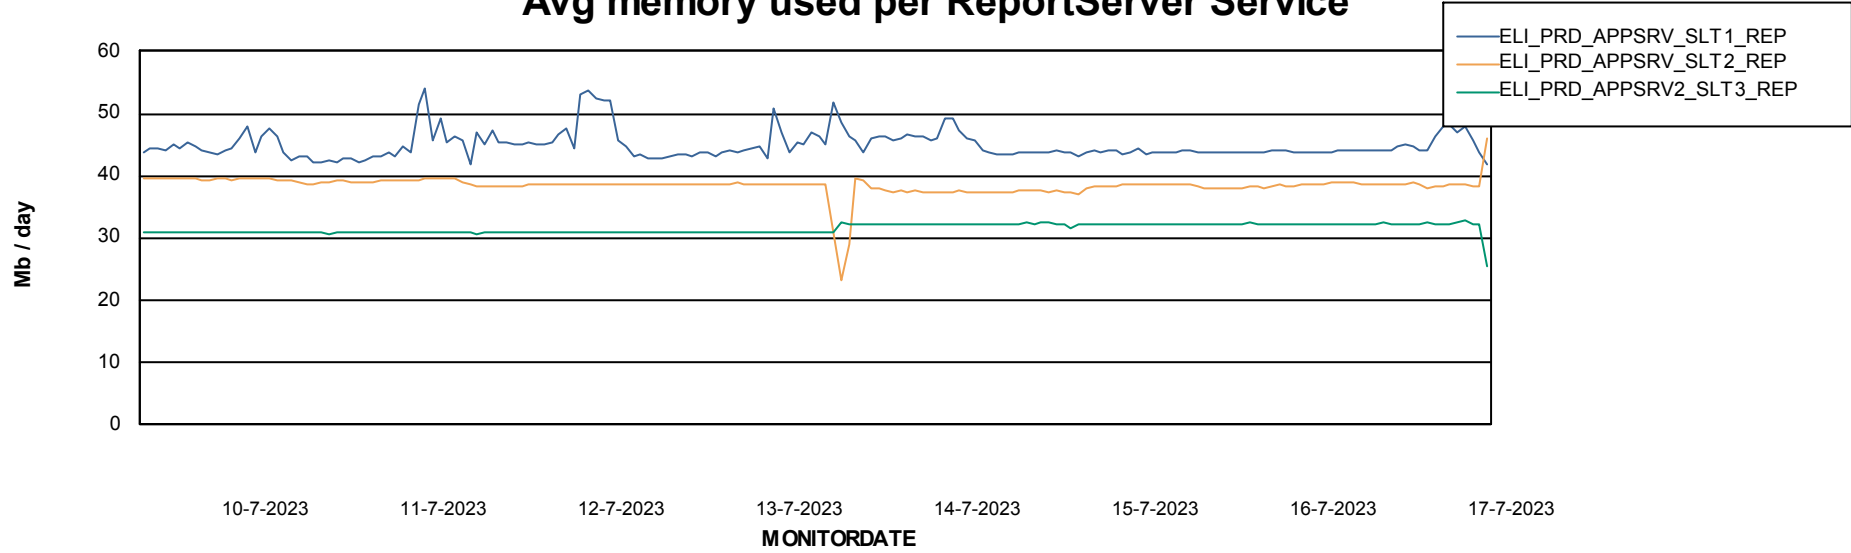

ABSSolute Application Server Services

Avg memory used per ReportServer Service