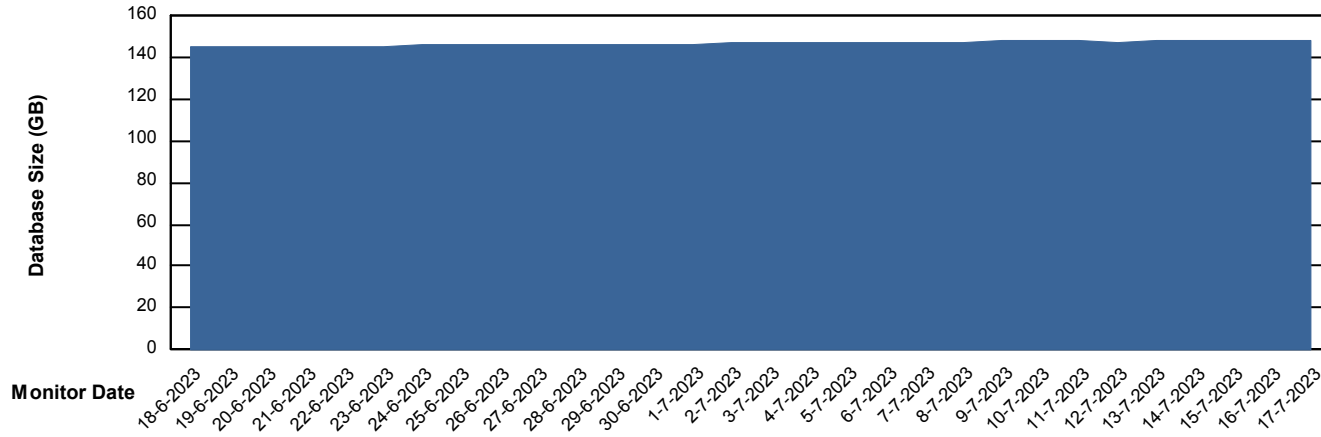

DATABASE SIZE ELIDB_BI

Database growth over last month