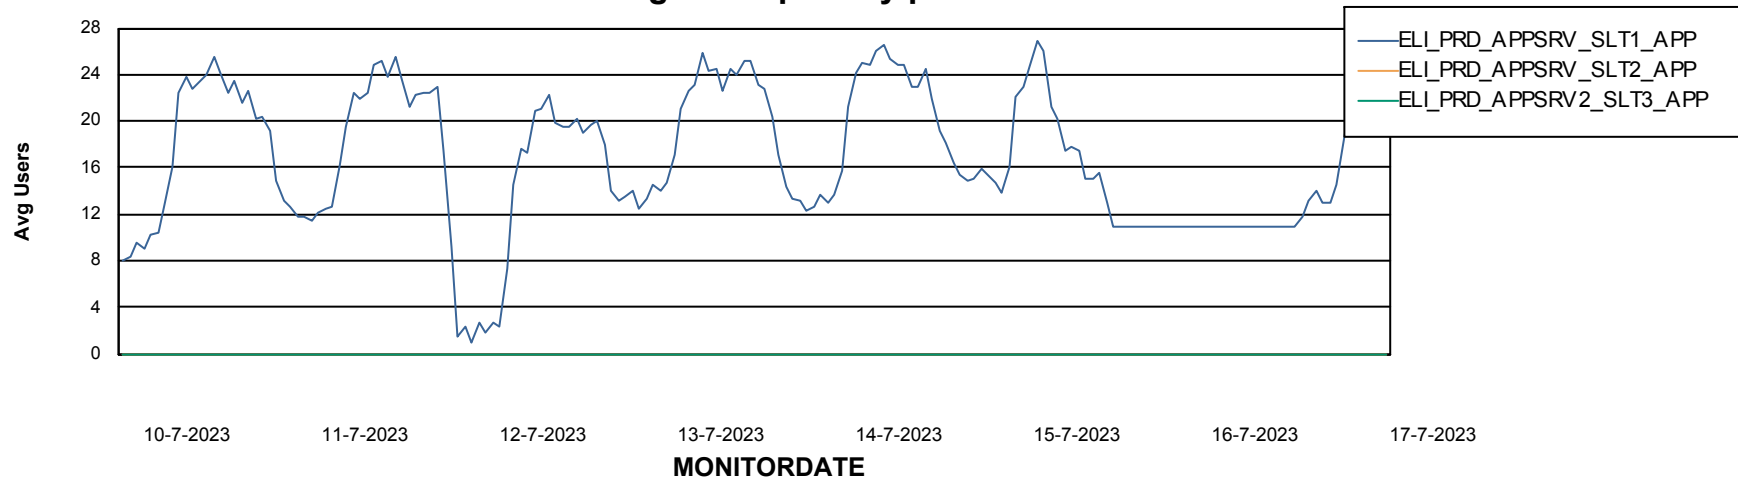

Avg users per day per ABS server