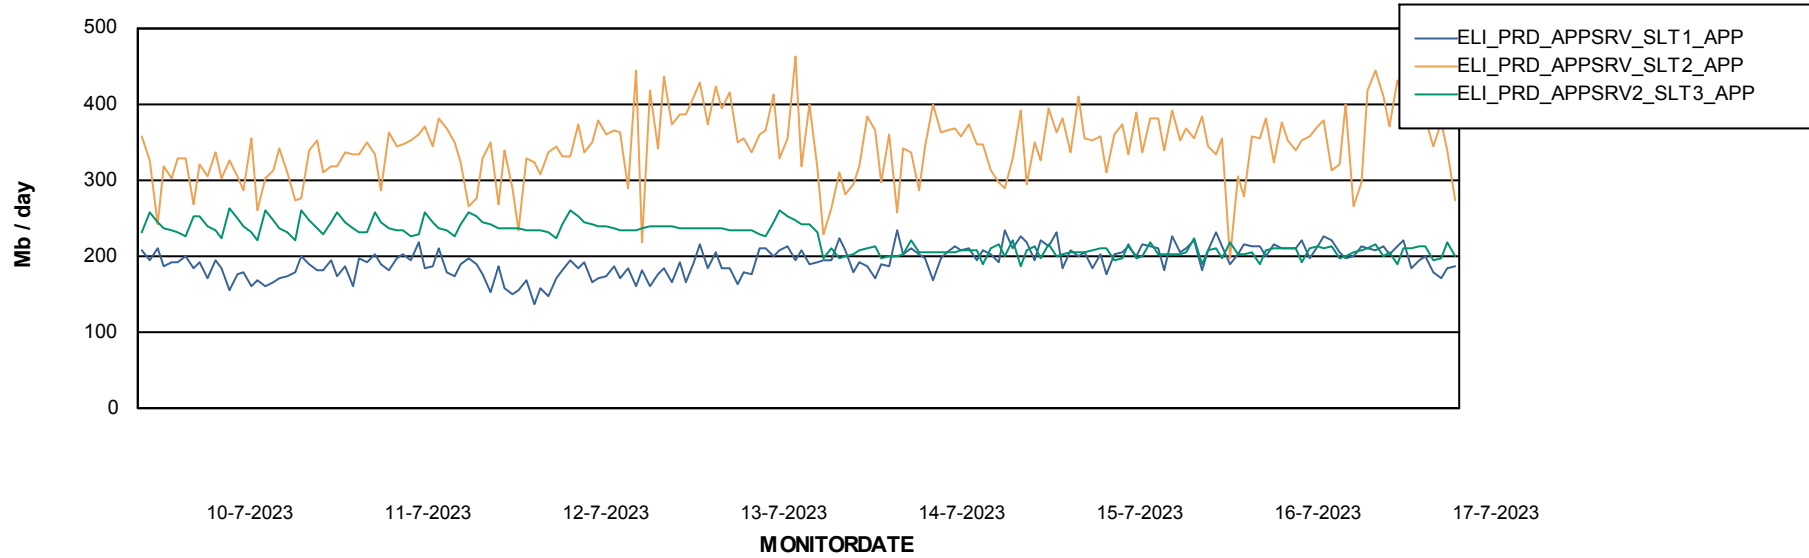

ABSSolute Application Server Services

Avg memory used per ABS Server Service