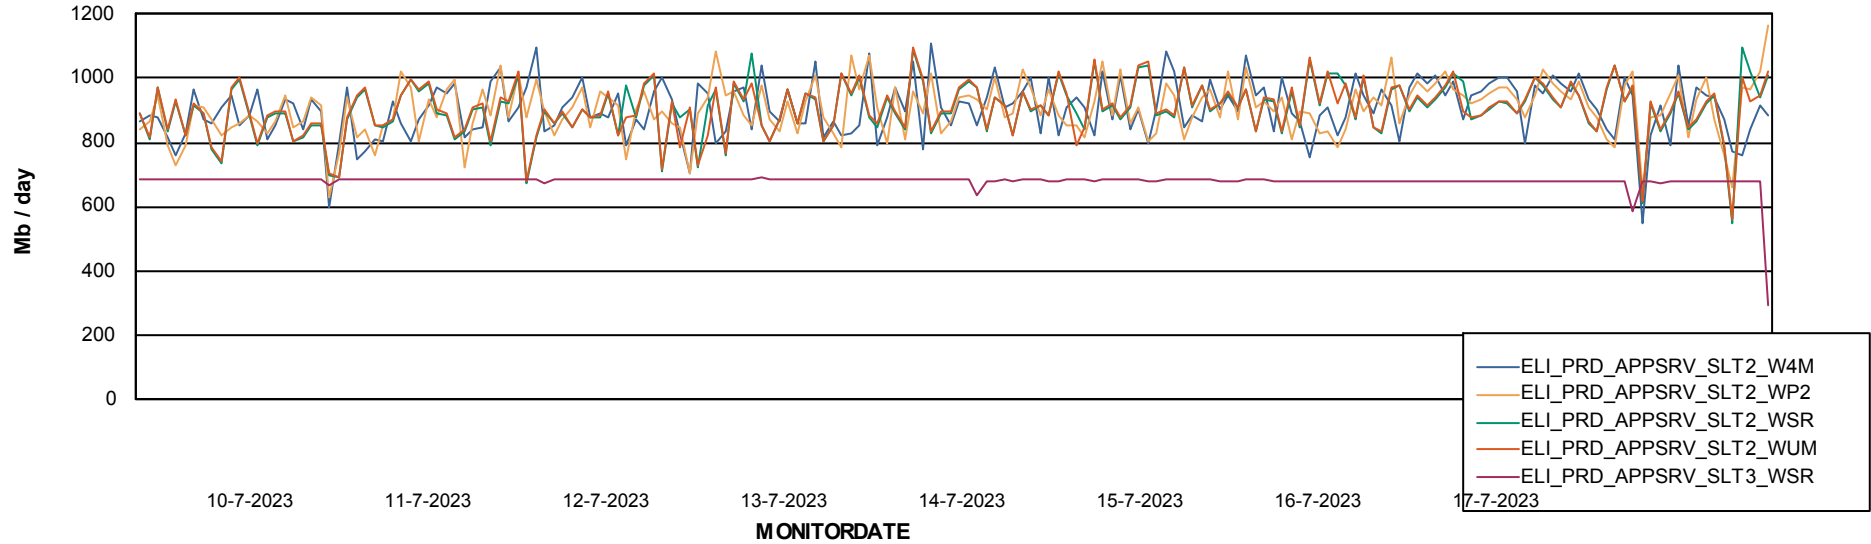

ABSSolute Application Server Services

Avg memory used per ABS Web component