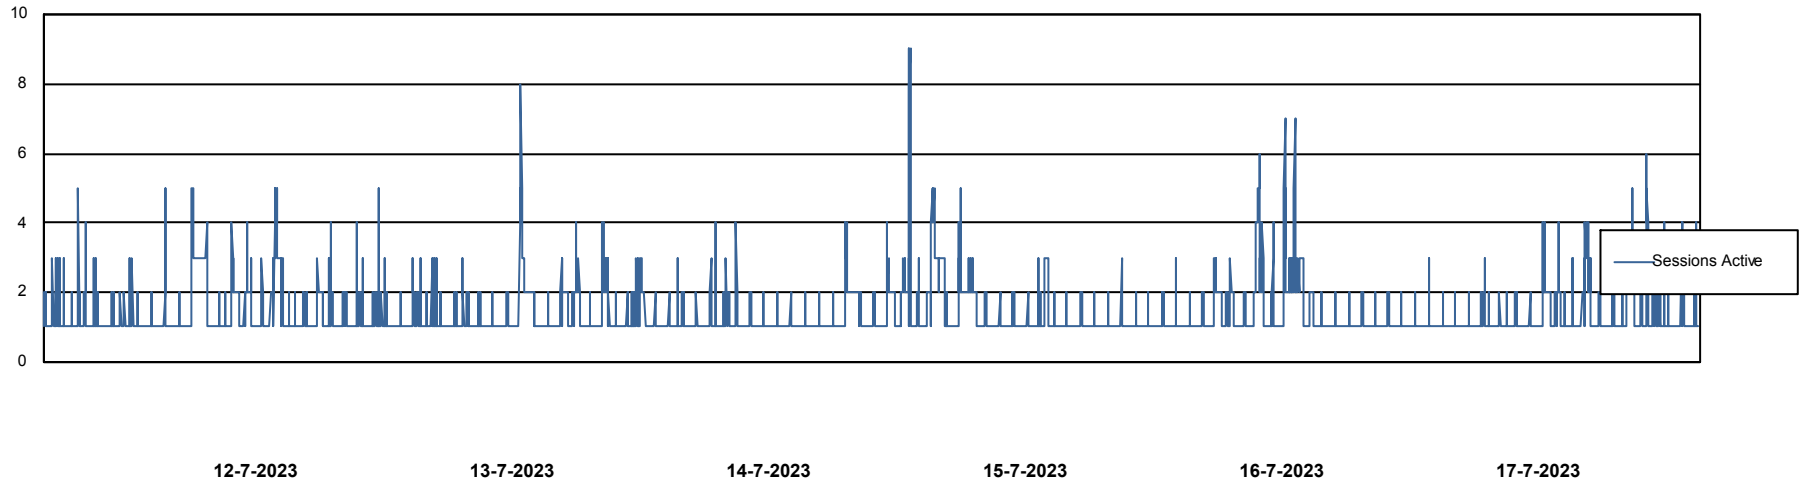

Database Performance ELIDB_BI