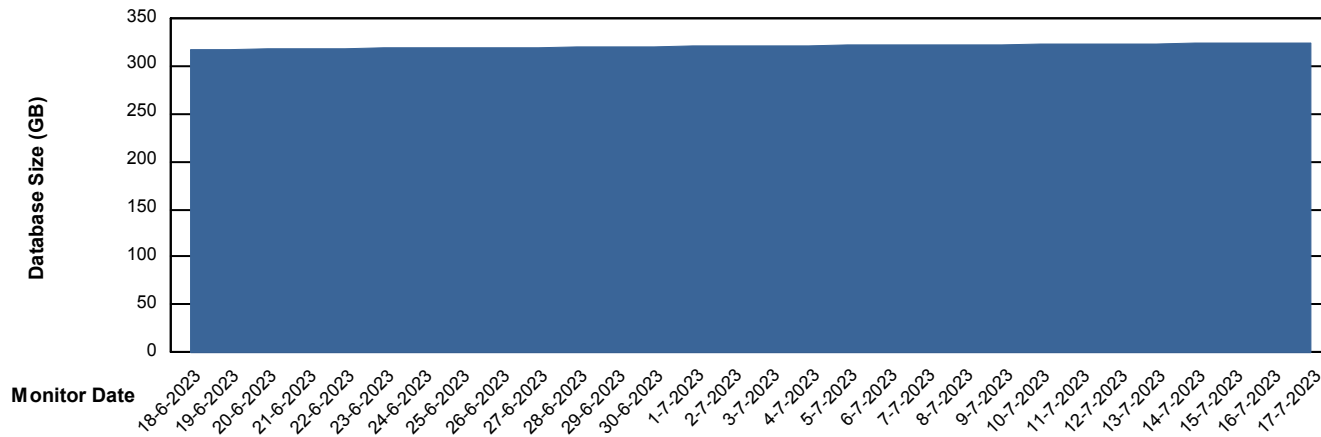

# Weekly SLA Customer Report

Customer ELI\_Production  
Database ID 62

DATABASE SIZE ELIDB\_BI

### Database growth over last month

DATABASE SIZE ELIDB\_Production

### Database growth over last month