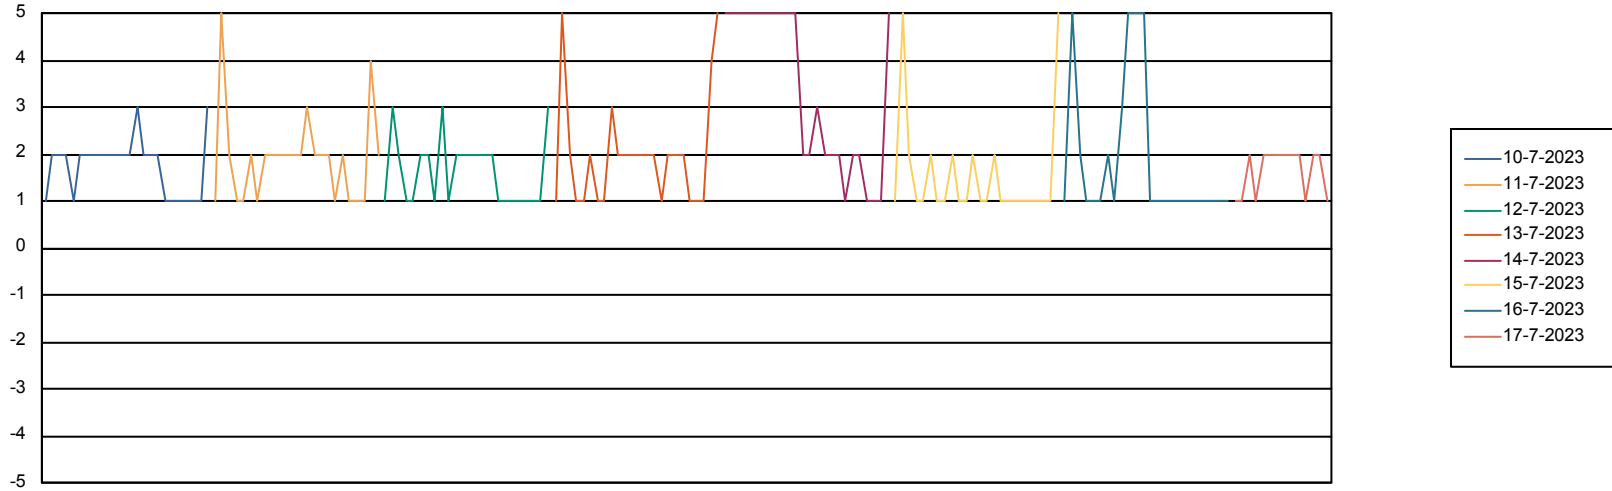

Standby Database Health ELI_Production

Recovery lag for last 7 days