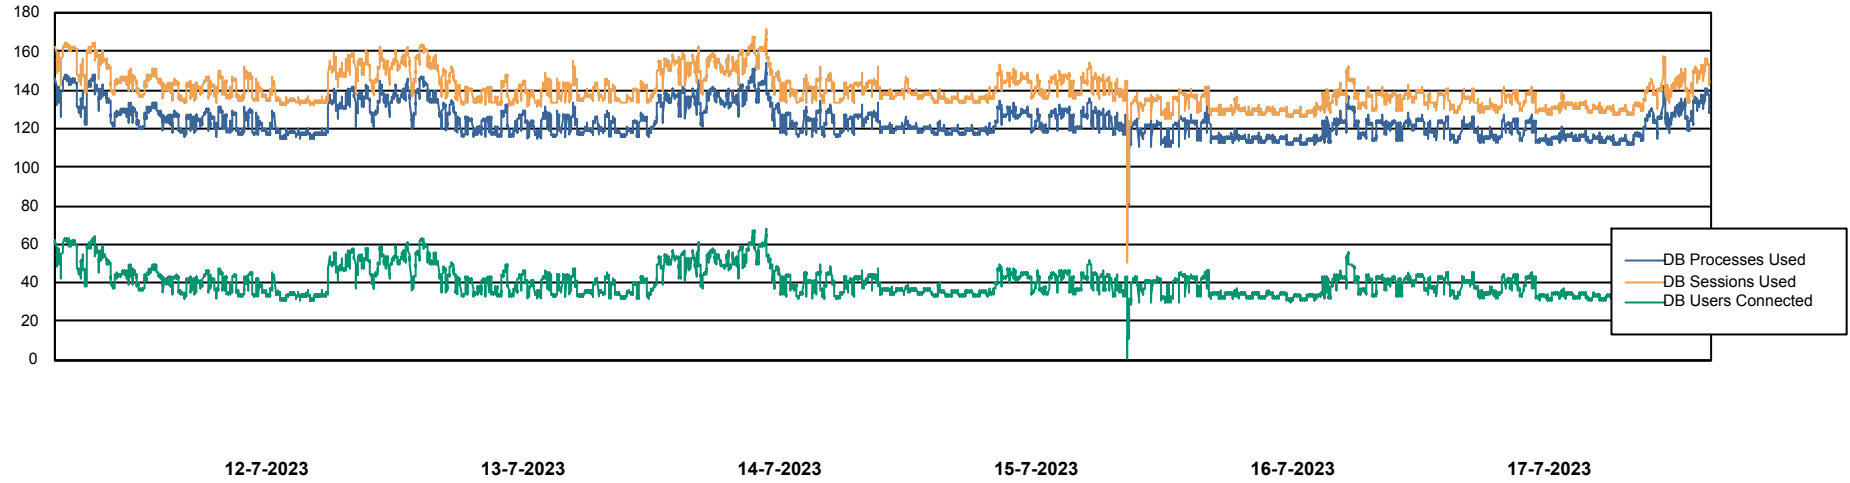

Weekly SLA Customer Report

Customer ECL_Production
Database ID 156

Harddisk Usage ECL_PRD_ECLABS-WEB

	Free disk space on C: (%)	Total disk space on C: (Gb)	Used disk space on C: (Gb)
17-7-2023	63	99	37
16-7-2023	63	99	37
15-7-2023	62	99	37
14-7-2023	62	99	38
13-7-2023	62	99	37
12-7-2023	62	99	37
11-7-2023	63	99	37

Weekly SLA Customer Report

Customer ECL_Production
Database ID 156

Database Performance ECL_PRD_ECLABS_DB_Production

Weekly SLA Customer Report

Customer ECL_Production
Database ID 156

Database Performance ECL_TEST_ECLABS-TEST_DB_STB (ECL_Standby DB)