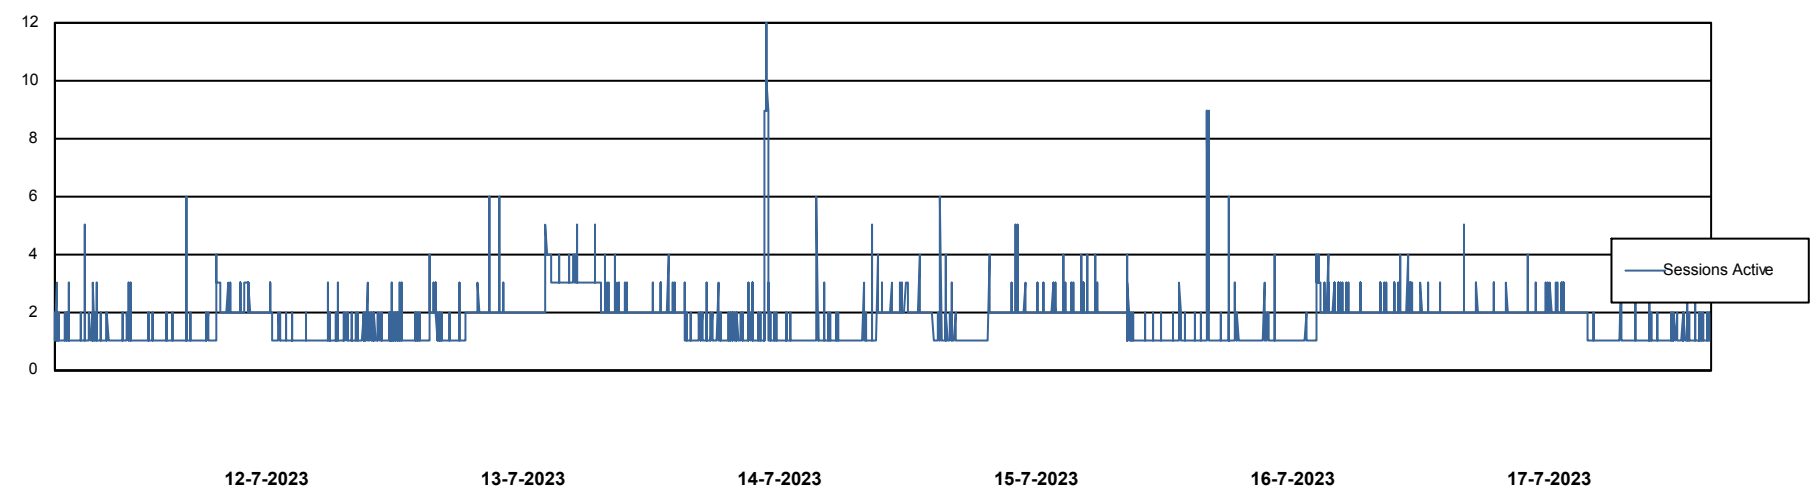

Weekly SLA Customer Report

Customer ECL_Production
Database ID 156

Harddisk Usage ECL_PRD_ECLABS-WEB

	Free disk space on C: (%)	Total disk space on C: (Gb)	Used disk space on C: (Gb)
17-7-2023	63	99	37
16-7-2023	63	99	37
15-7-2023	62	99	37
14-7-2023	62	99	38
13-7-2023	62	99	37
12-7-2023	62	99	37
11-7-2023	63	99	37

Weekly SLA Customer Report

Customer ECL_Production
Database ID 156

Database Performance ECL_PRD_ECLABS_DB_Production

Weekly SLA Customer Report

Customer ECL_Production
Database ID 156

Database Performance ECL_TEST_ECLABS-TEST_DB_STB (ECL_Standby DB)