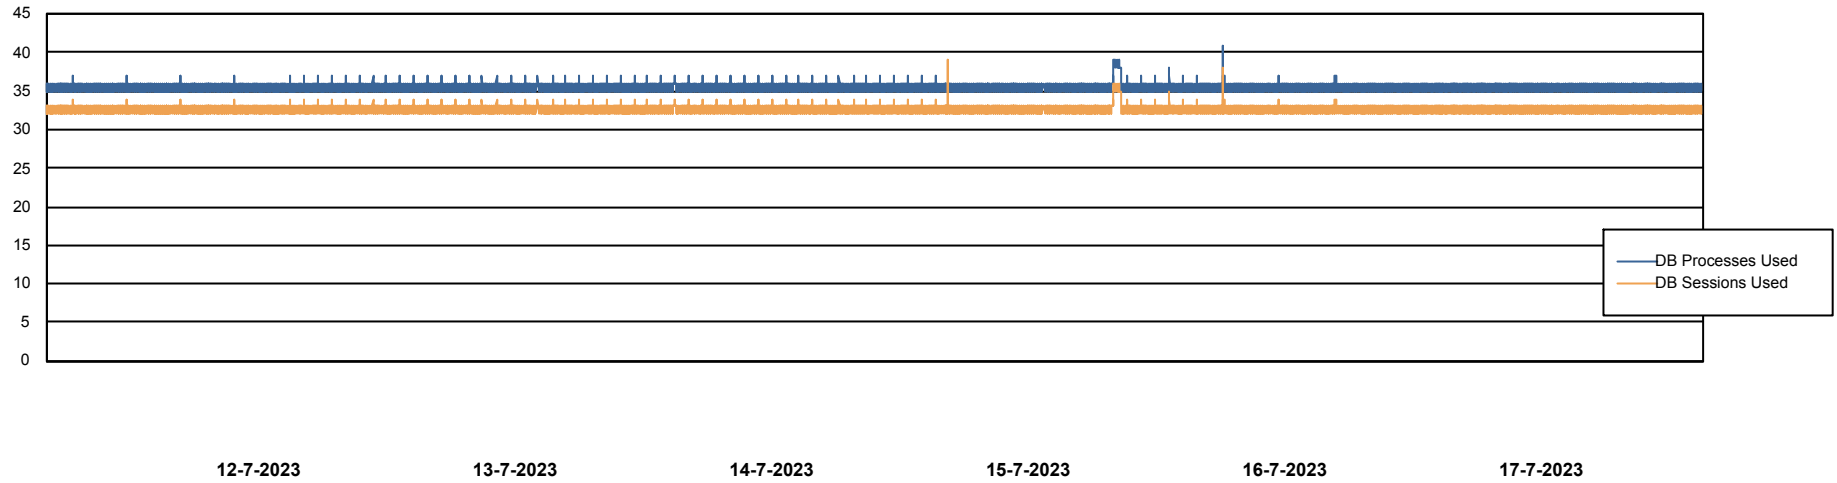

Weekly SLA Customer Report

Customer ECL_Production
Database ID 156

Database Performance ECL_PRD_ECLABS_DB_Production

Weekly SLA Customer Report

Customer ECL_Production
Database ID 156

Database Performance ECL_TEST_ECLABS-TEST_DB_STB (ECL_Standby DB)

DB Processes Max 1,000

Weekly SLA Customer Report

Customer ECL_Production
 Database ID 156

DATABASE SIZE ECL_PRD_ECLABS_DB_Production

Database growth over last month

Database Tablespace ECL_PRD_ECLABS_DB_Production