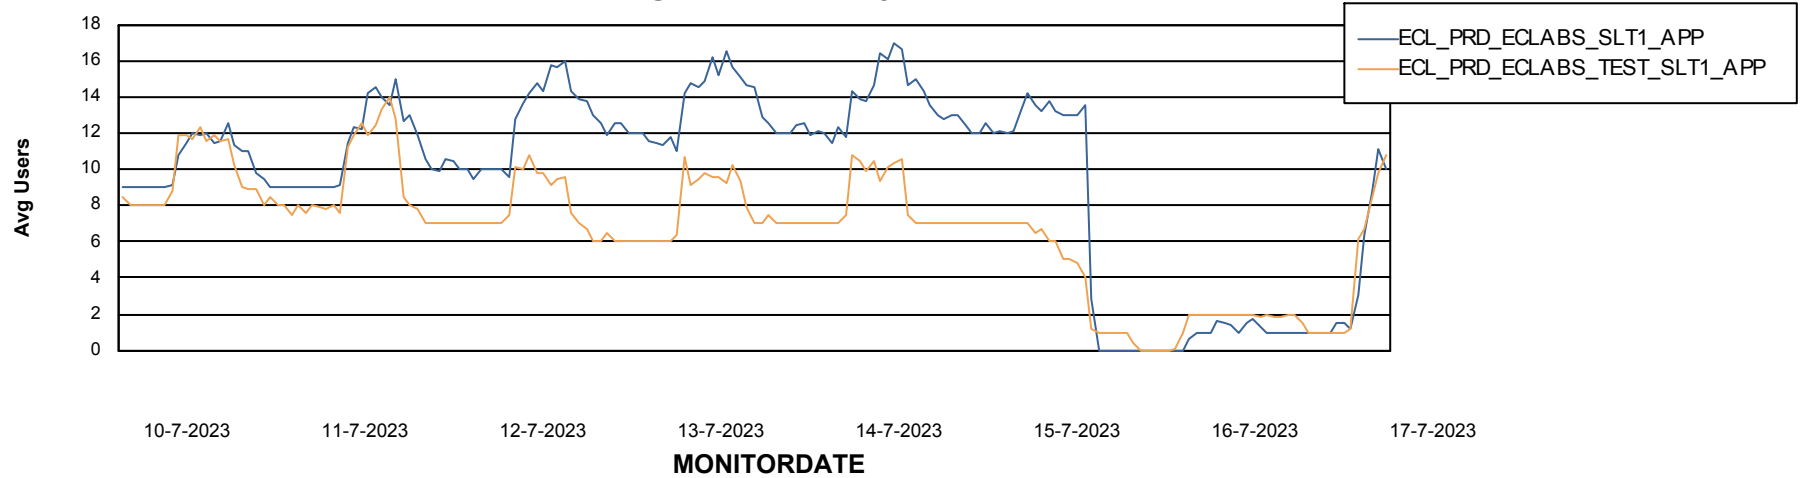

Avg users per day per ABS server