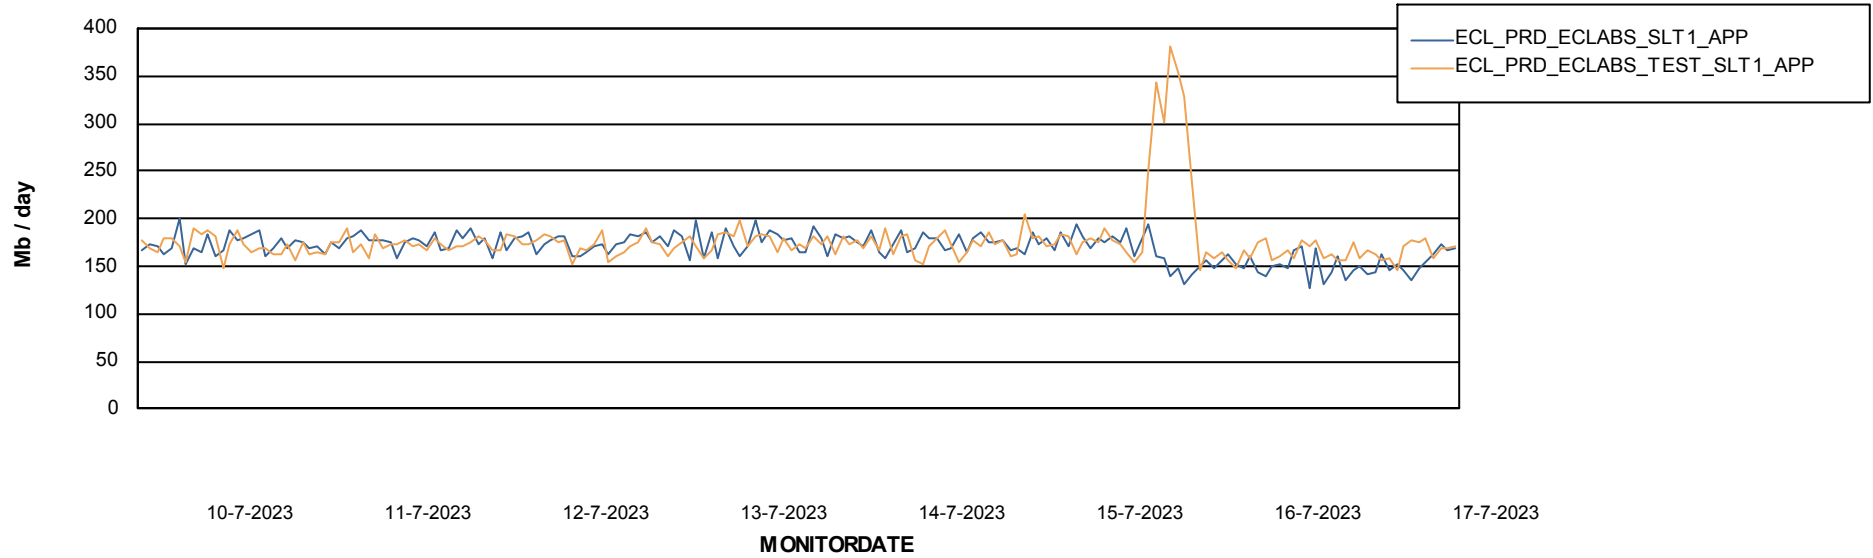

ABSSolute Application Server Services

Avg memory used per ABS Server Service