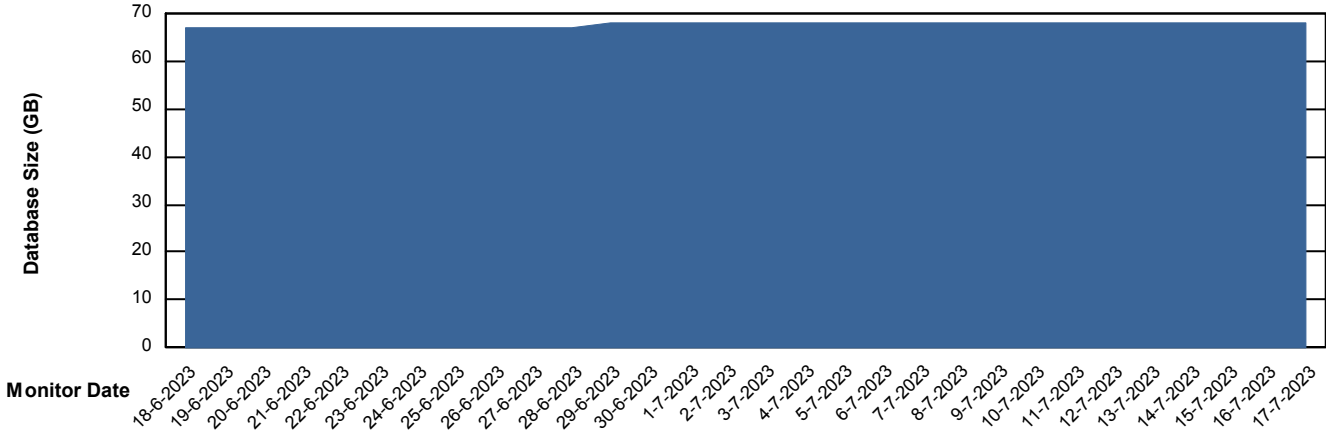

DB Processes Max 1,000

Weekly SLA Customer Report

Customer ECL_Production
 Database ID 156

DATABASE SIZE ECL_PRD_ECLABS_DB_Production

Database growth over last month

Database Tablespace ECL_PRD_ECLABS_DB_Production