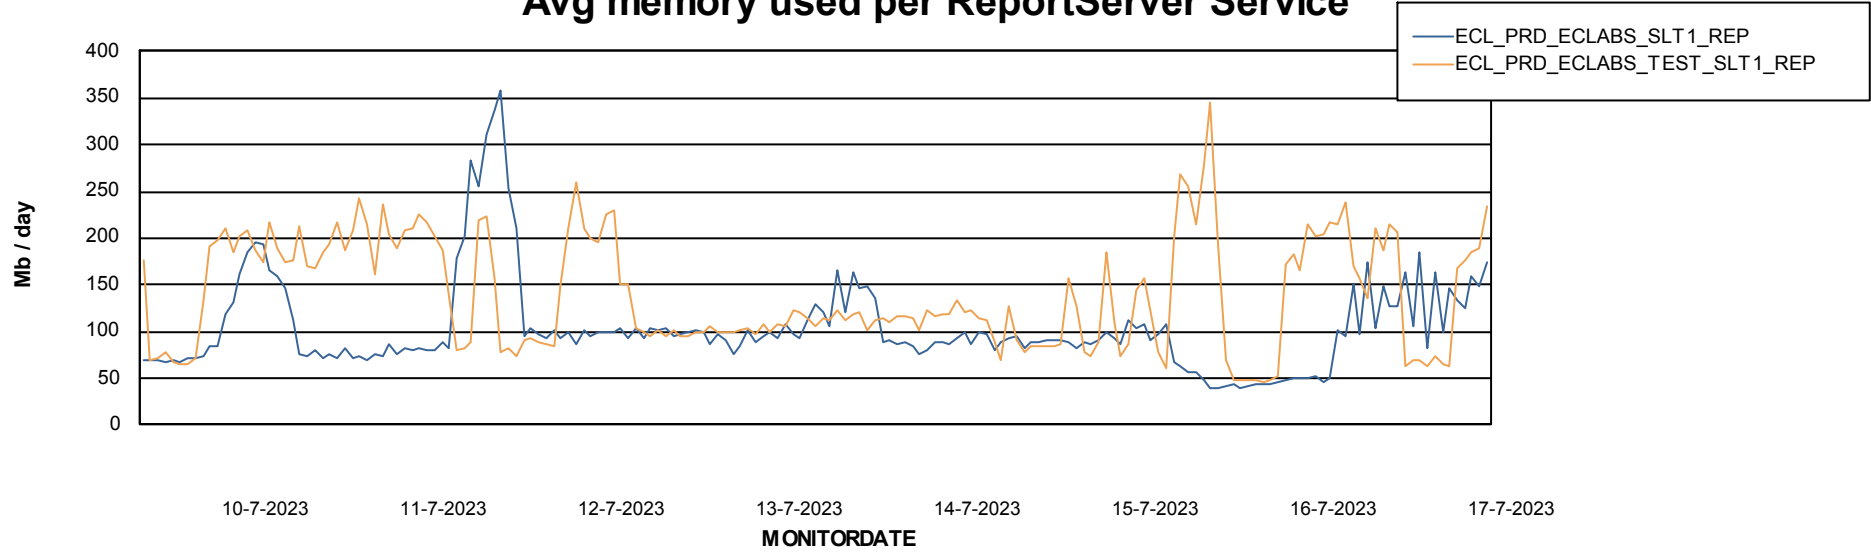

Avg memory used per ABS Server Service

Avg users per day per ABS server

Weekly SLA Customer Report

Customer ECL_Production
Database ID 156

ABSSolute Application ReportServer Services

Avg memory used per ReportServer Service

Weekly SLA Customer Report

Customer ECL_Production
Database ID 156

ABSSolute Web Component Services

Avg memory used per ABS Web component

Weekly SLA Customer Report

Customer ECL_Production
Database ID 156

Disaster per ABS component