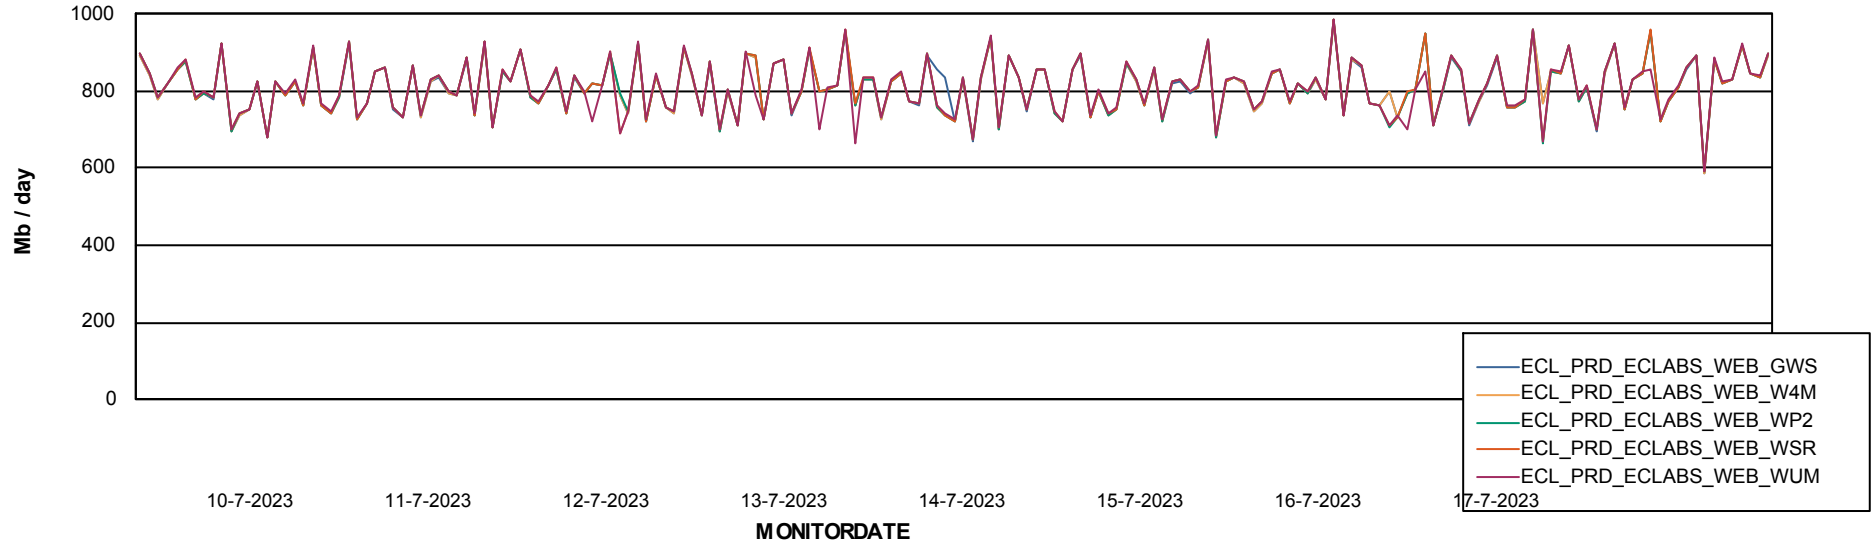

ABSSolute Web Component Services

Avg memory used per ABS Web component