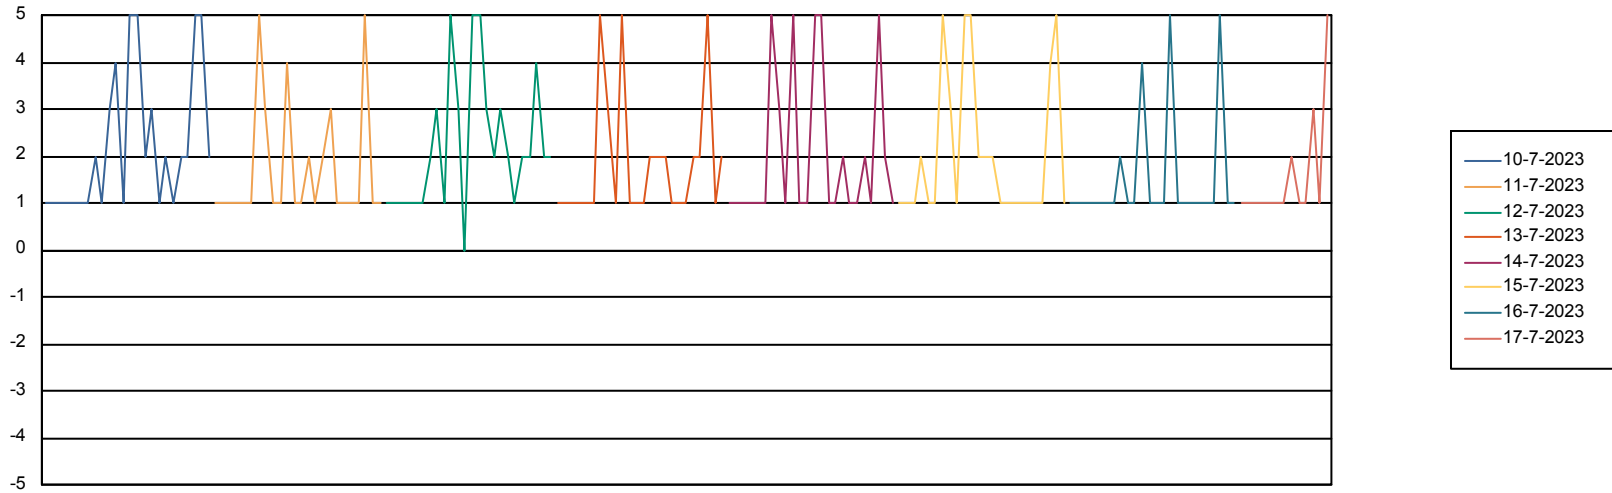

Recovery lag for last 7 days