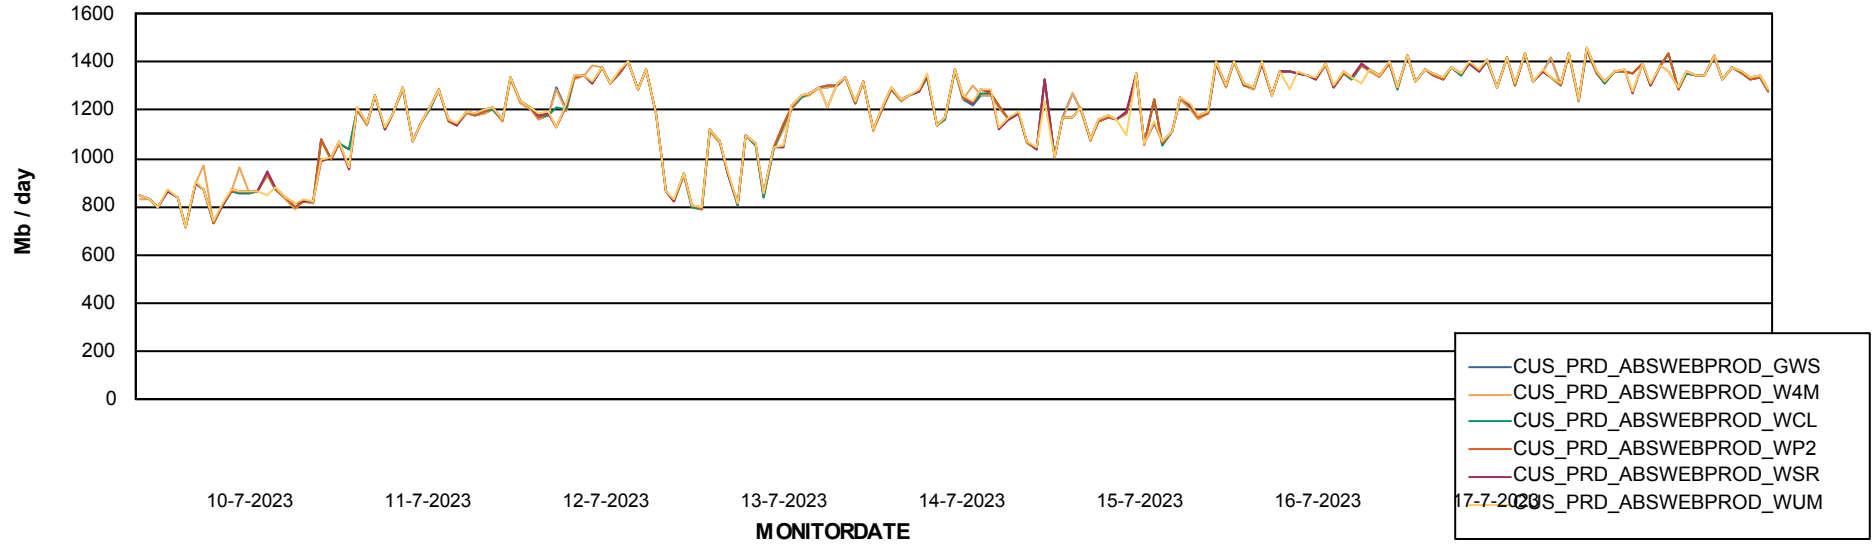

Avg memory used per ReportServer Service

Weekly SLA Customer Report

Customer CUS_Production (24/7)
Database ID 131

ABSSolute Web Component Services

Avg memory used per ABS Web component

Weekly SLA Customer Report