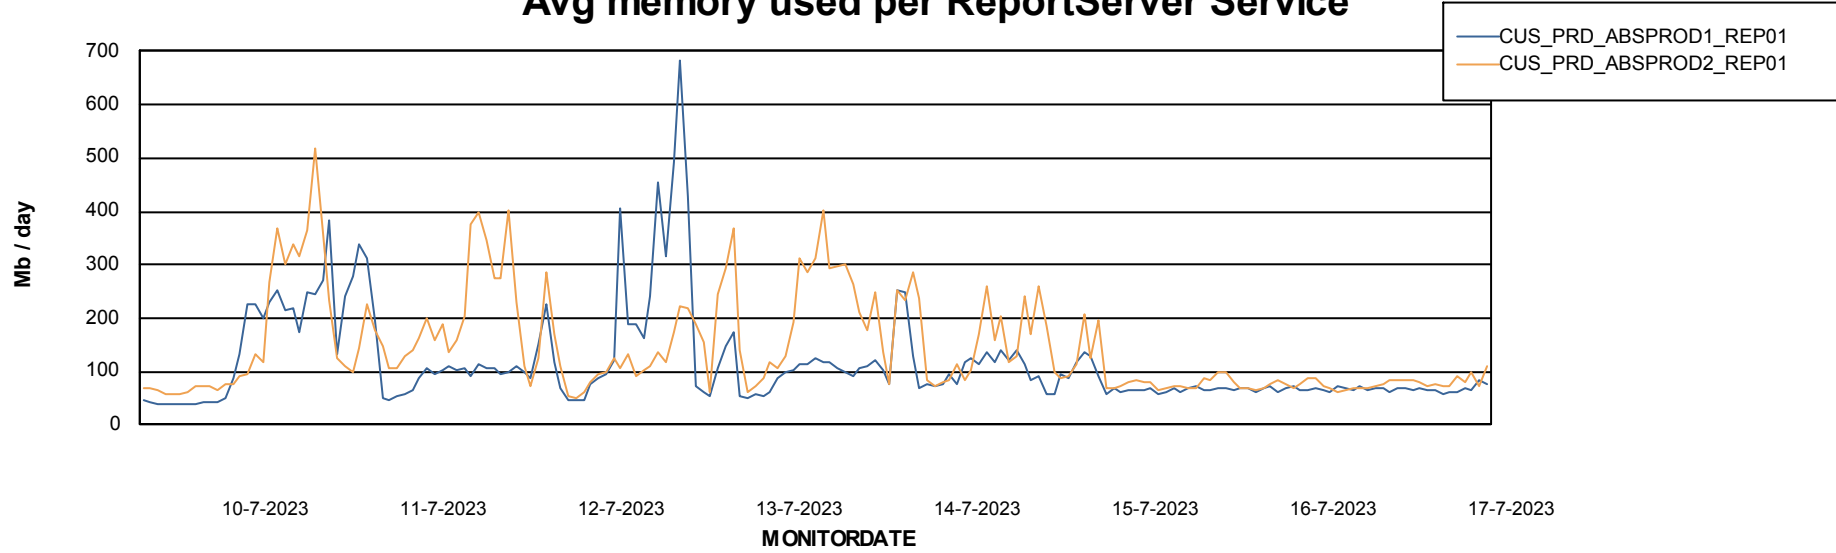

ABSSolute Application ReportServer Services

Avg memory used per ReportServer Service