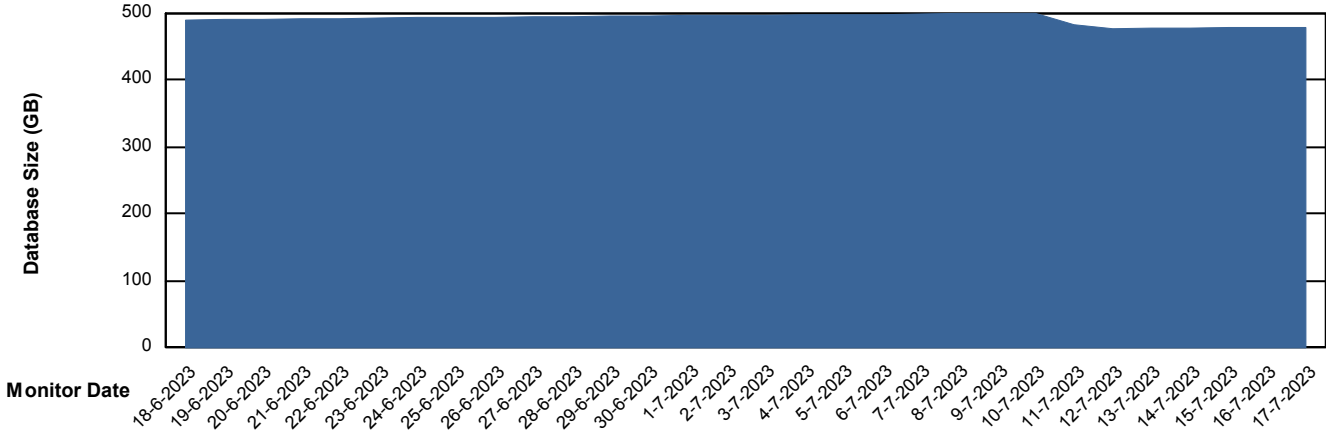

DB Processes Max 1,000

Weekly SLA Customer Report

Customer CUS_Production (24/7)
 Database ID 131

DATABASE SIZE CUS_ProdDB_Primary

Database growth over last month

Database Tablespace CUS_ProdDB_Primary

Date	Tablespace Name	Filesize (Gb)	Usedsize (Gb)	Percentage free
17-7-2023	ABSDATA	244	182	26
	INDX	337	283	16
16-7-2023	ABSDATA	244	182	26
	INDX	337	283	16
15-7-2023	ABSDATA	244	182	26
	INDX	337	283	16
14-7-2023	ABSDATA	244	181	26
	INDX	337	282	16
13-7-2023	ABSDATA	244	181	26
	INDX	337	282	16
12-7-2023	ABSDATA	244	181	26
	INDX	337	281	16
11-7-2023	ABSDATA	244	188	23
	INDX	337	281	17

Weekly SLA Customer Report

Customer CUS_Production (24/7)
Database ID 131

Standby Database Health CUS_Production (24/7)

Recovery lag for last 7 days

Weekly SLA Customer Report

Customer CUS_Production (24/7)
Database ID 131