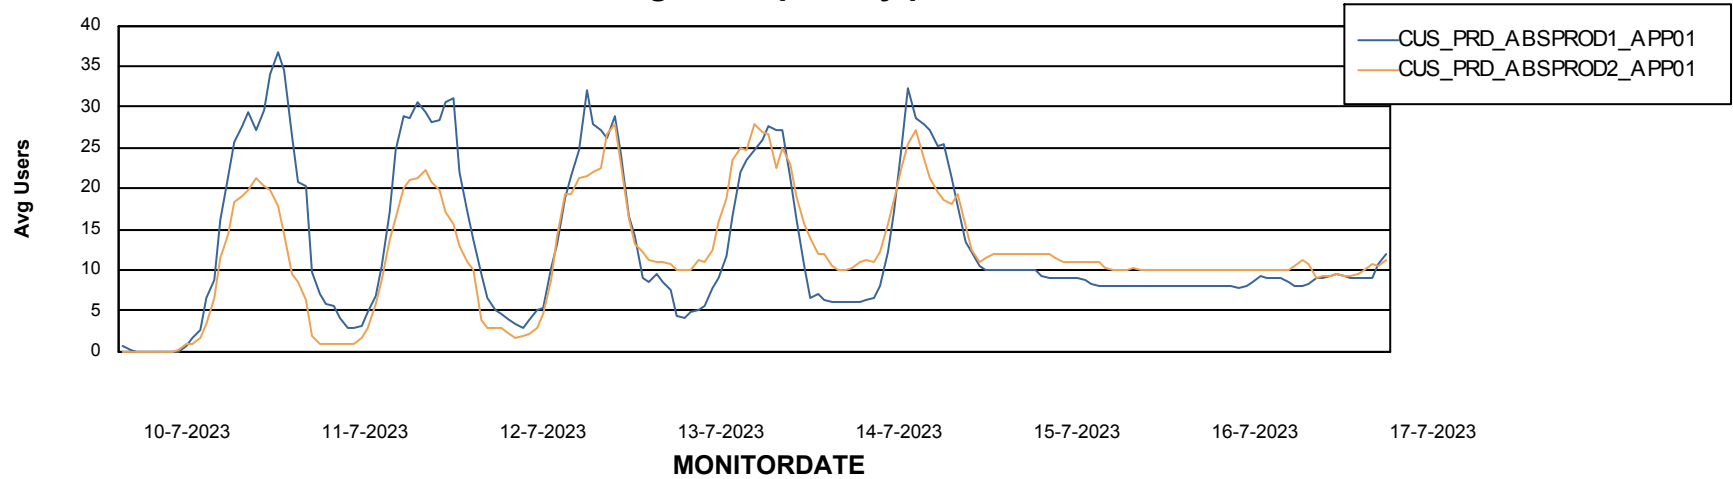

Avg users per day per ABS server