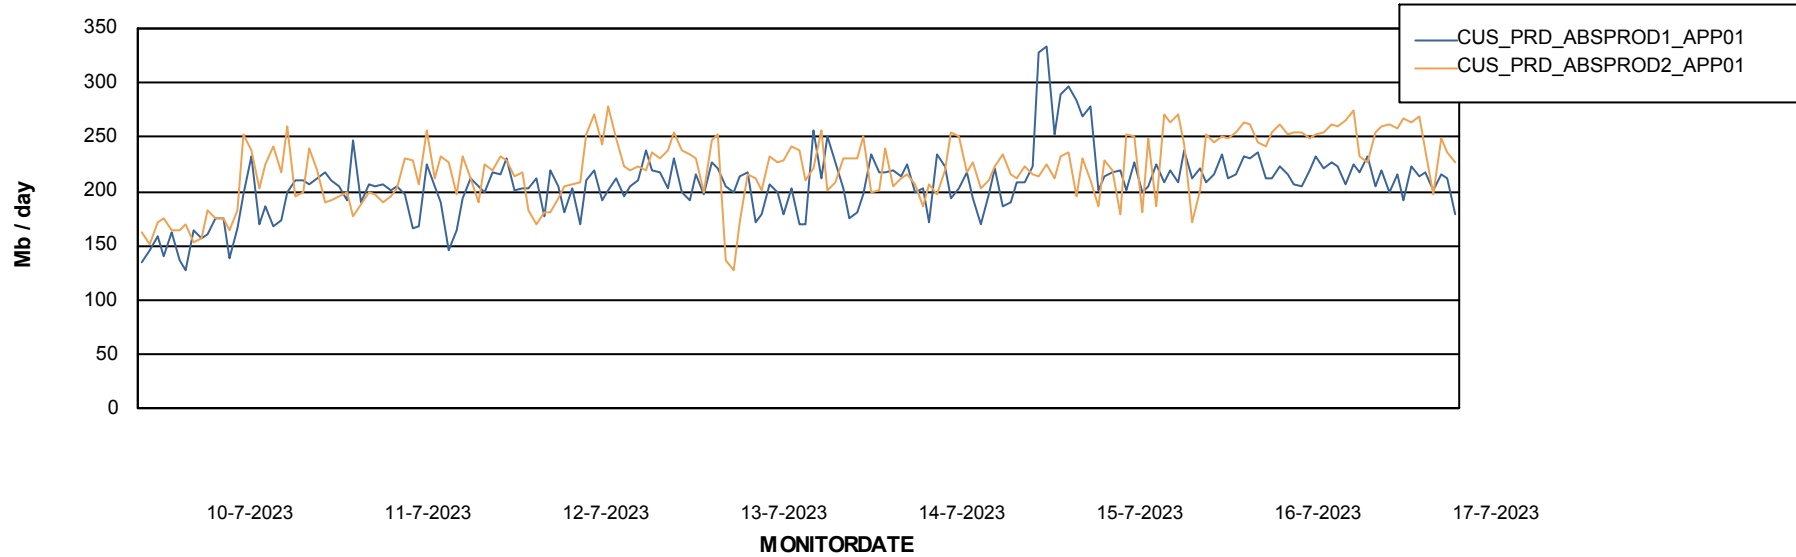

ABSSolute Application Server Services

Avg memory used per ABS Server Service