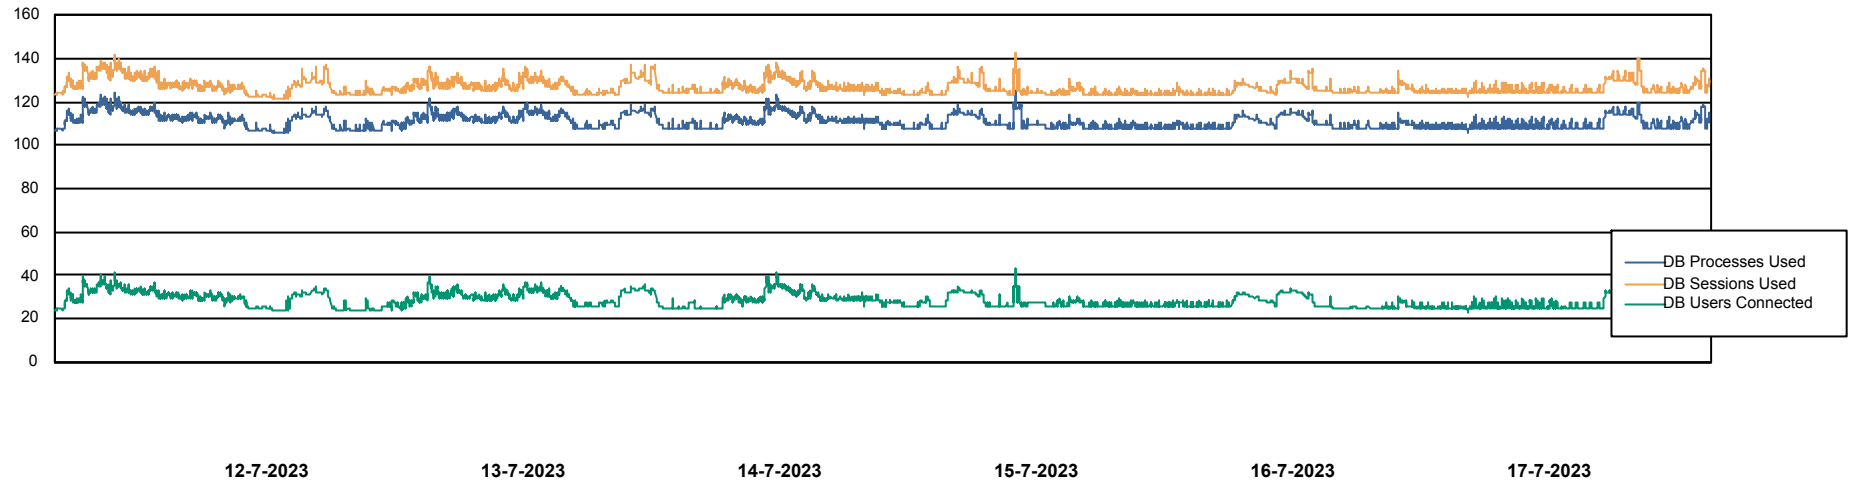

Weekly SLA Customer Report

Customer CUS_Production (24/7)
Database ID 131

Harddisk Usage CUS_PRD_ABSWEBPROD

	Free disk space on C: (%)	Total disk space on C: (Gb)	Used disk space on C: (Gb)
17-7-2023	90	199	20
16-7-2023	90	199	20
15-7-2023	90	199	20
14-7-2023	90	199	20
13-7-2023	90	199	20
12-7-2023	90	199	20
11-7-2023	90	199	19

Weekly SLA Customer Report

Customer CUS_Production (24/7)
Database ID 131

Database Performance CUS_ProdDB_Primary

Weekly SLA Customer Report

Customer CUS_Production (24/7)
Database ID 131

Database Performance CUS_ProdDB_Standby