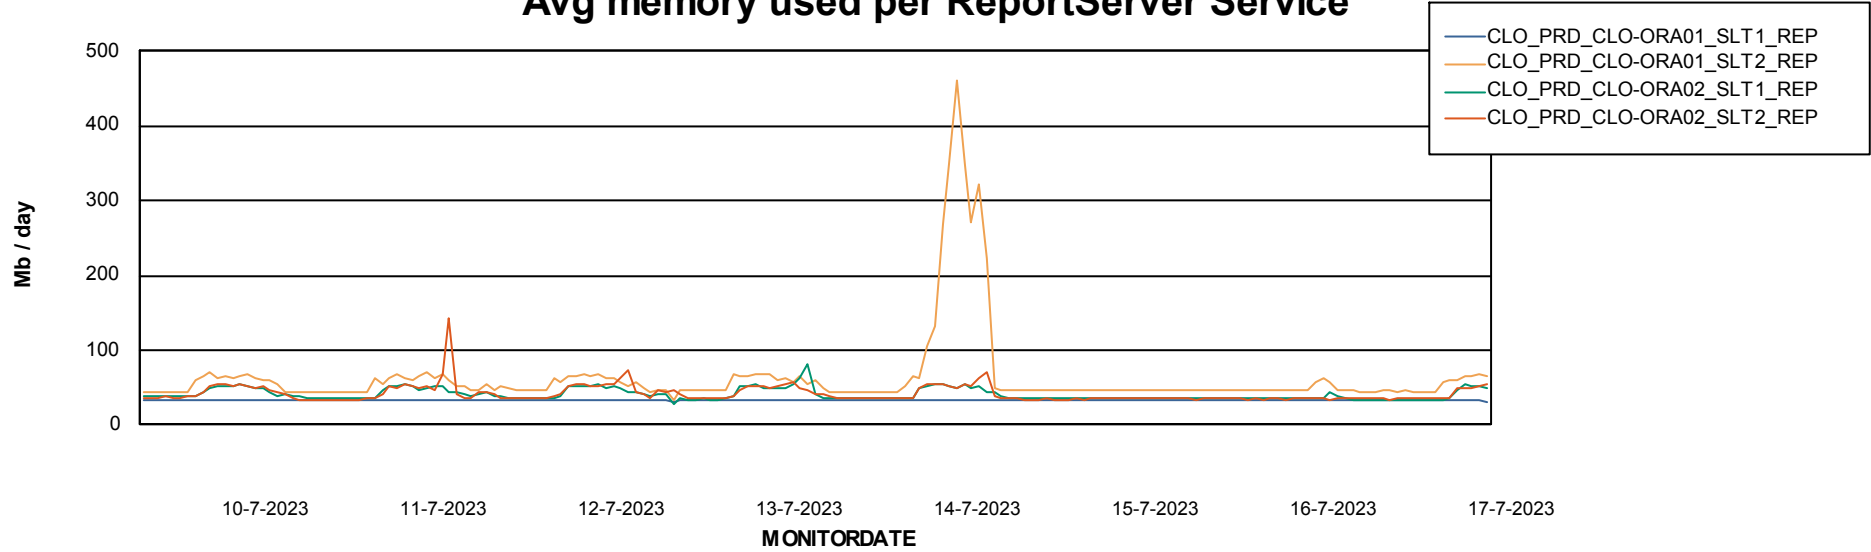

ABSSolute Application ReportServer Services

Avg memory used per ReportServer Service