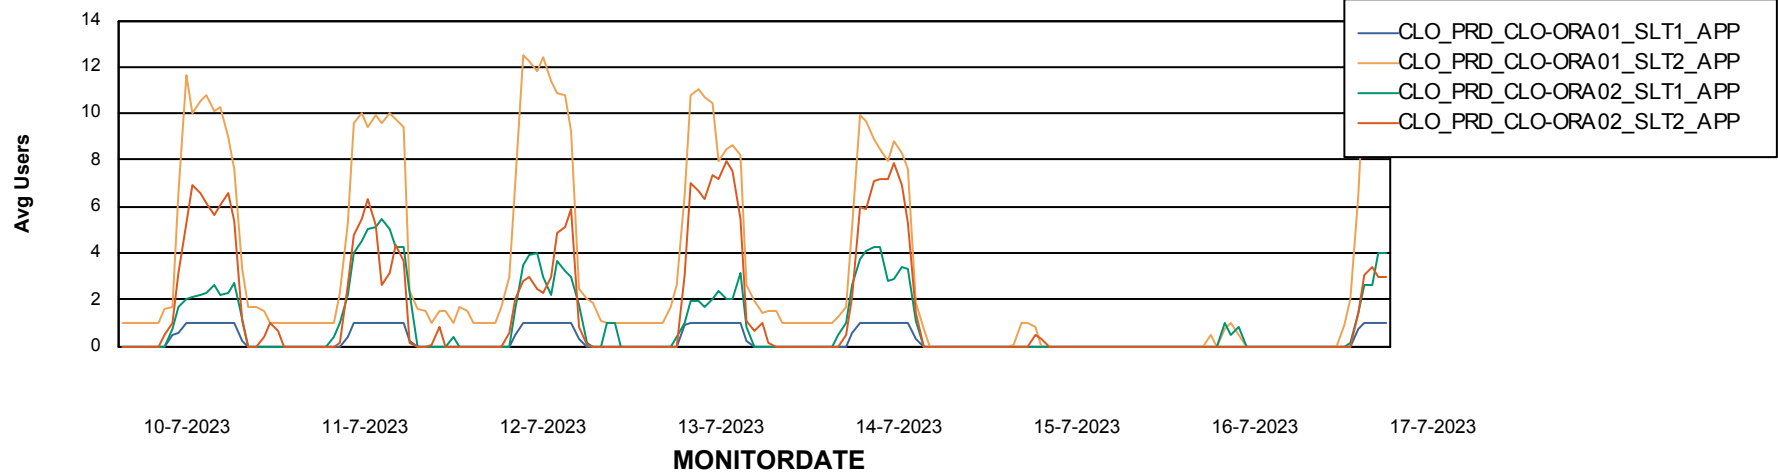

Weekly SLA Customer Report

Customer CLO Production
Database ID 38

ABSSolute Application Server Services

Avg memory used per ABS Server Service

Avg users per day per ABS server

Weekly SLA Customer Report

Customer CLO Production
Database ID 38