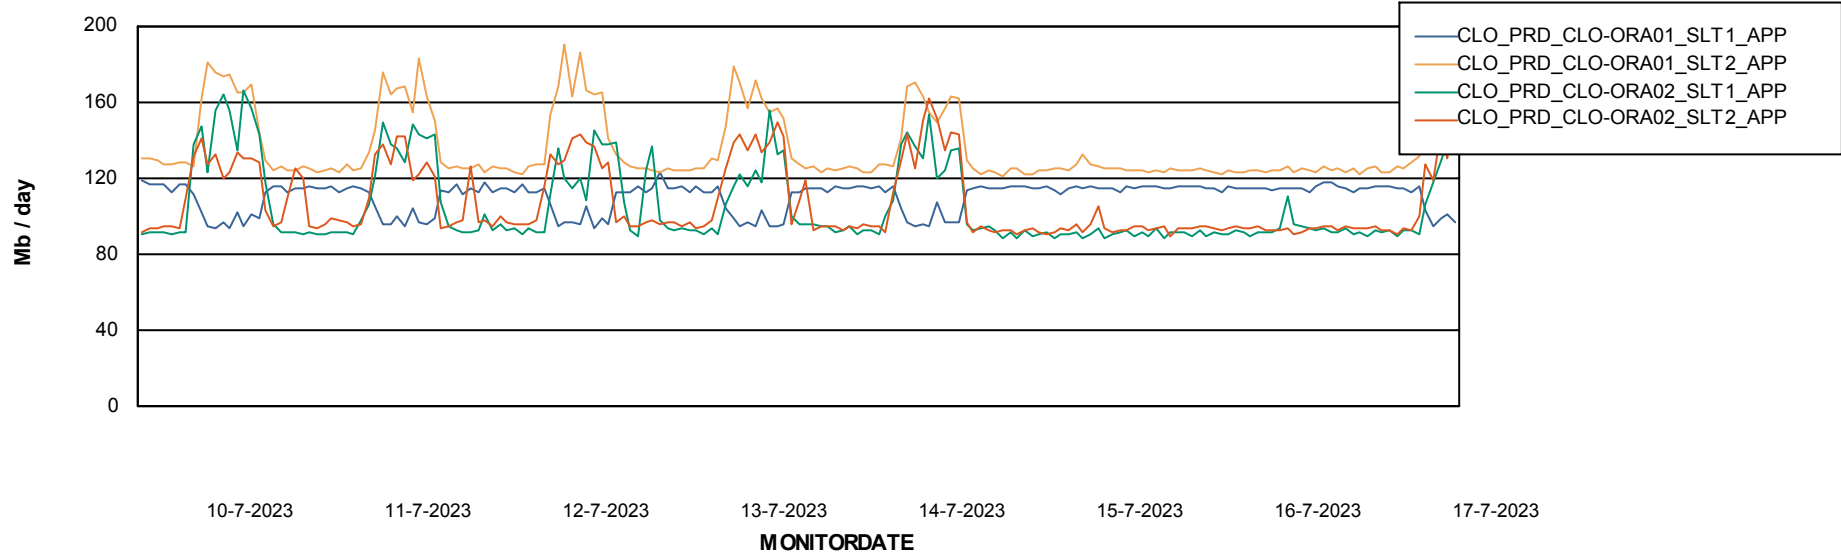

DB Processes Max 1,000

Weekly SLA Customer Report

Customer CLO Production
 Database ID 38

DATABASE SIZE CLODB_PRD_CLO-ORA01

Database growth over last month

Database Tablespace CLODB_PRD_CLO-ORA01

Date	Tablespace Name	Filesize (Gb)	Usedsize (Gb)	Percentage free
17-7-2023	ABSDATA	110	89	19
	INDX	256	214	16
16-7-2023	ABSDATA	110	89	19
	INDX	256	214	16
15-7-2023	ABSDATA	110	89	19
	INDX	256	214	16
14-7-2023	ABSDATA	110	89	19
	INDX	256	214	16
13-7-2023	ABSDATA	110	89	19
	INDX	256	214	16
12-7-2023	ABSDATA	110	89	20
	INDX	256	214	16
11-7-2023	ABSDATA	110	89	20
	INDX	256	214	16

Weekly SLA Customer Report

Customer CLO Production
Database ID 38

ABSSolute Application Server Services

Avg memory used per ABS Server Service

Avg users per day per ABS server

Weekly SLA Customer Report

Customer CLO Production
Database ID 38