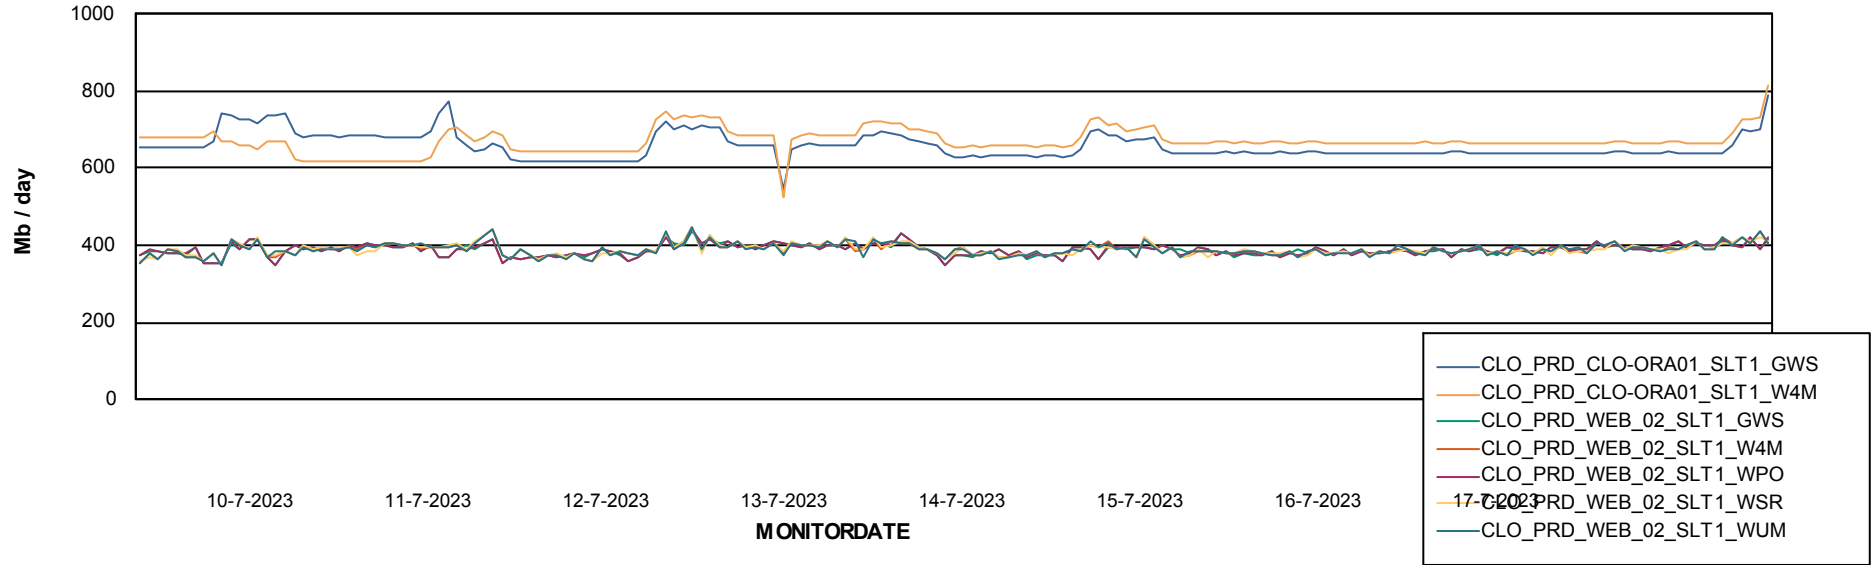

ABSSolute Application ReportServer Services

Avg memory used per ReportServer Service

Weekly SLA Customer Report

Customer CLO Production
Database ID 38

ABSSolute Web Component Services

Avg memory used per ABS Web component