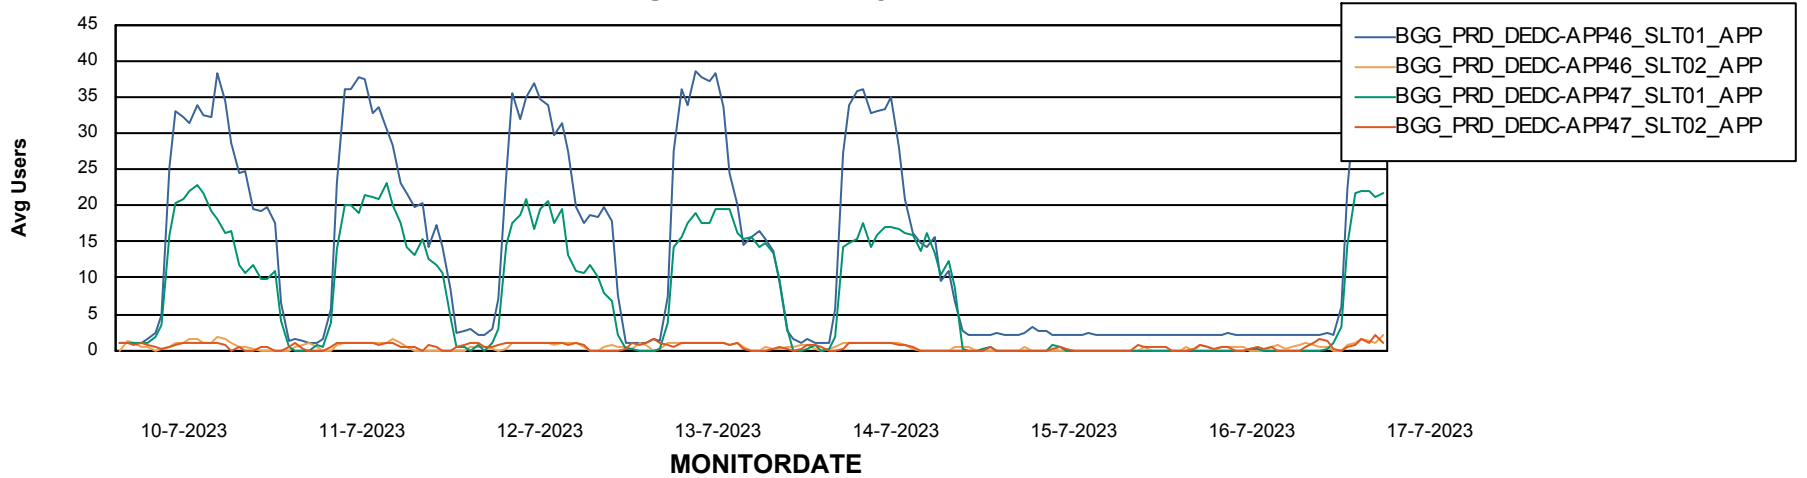

Date	Tablespace Name	Filesize (Gb)	Usedsize (Gb)	Percentage free
17-7-2023	ABSDATA	620	501	19
	INDX	38	22	41
16-7-2023	ABSDATA	620	501	19
	INDX	38	22	41
15-7-2023	ABSDATA	620	500	19
	INDX	38	22	41
14-7-2023	ABSDATA	620	500	19
	INDX	38	22	41
13-7-2023	ABSDATA	620	499	20
	INDX	38	22	41
12-7-2023	ABSDATA	620	498	20
	INDX	38	22	41
11-7-2023	ABSDATA	620	497	20
	INDX	38	22	42

Weekly SLA Customer Report

Customer BGG_Production
Database ID 162

ABSSolute Application Server Services

Avg memory used per ABS Server Service

Avg users per day per ABS server

Weekly SLA Customer Report

Customer BGG_Production
Database ID 162