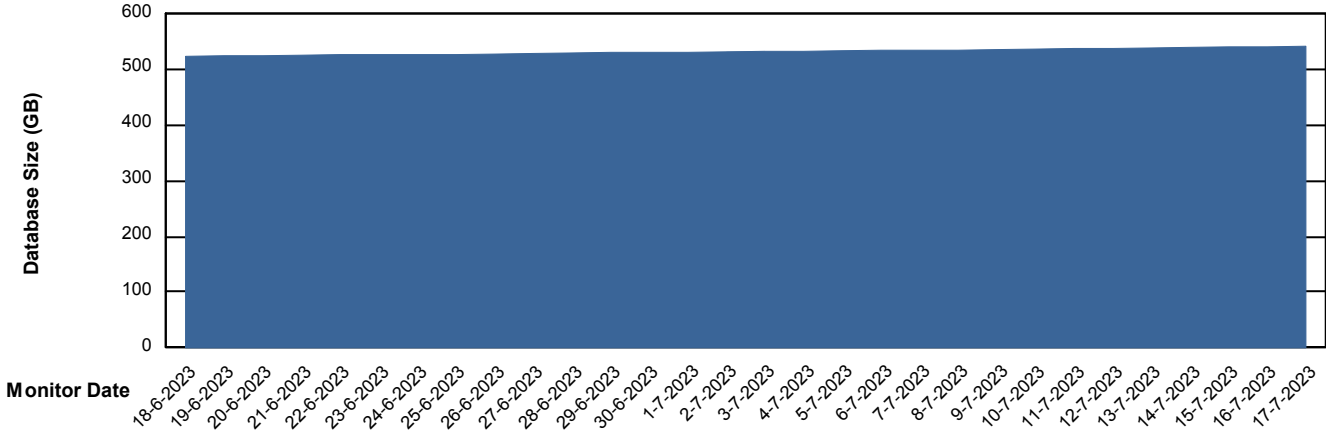

DB Processes Max 0
DB Processes Max 1,000

Weekly SLA Customer Report

Customer BGG_Production
 Database ID 162

DATABASE SIZE BGG_PRD_DEDC-DB07_DB_Production

Database growth over last month

Database Tablespace BGG_PRD_DEDC-DB07_DB_Production