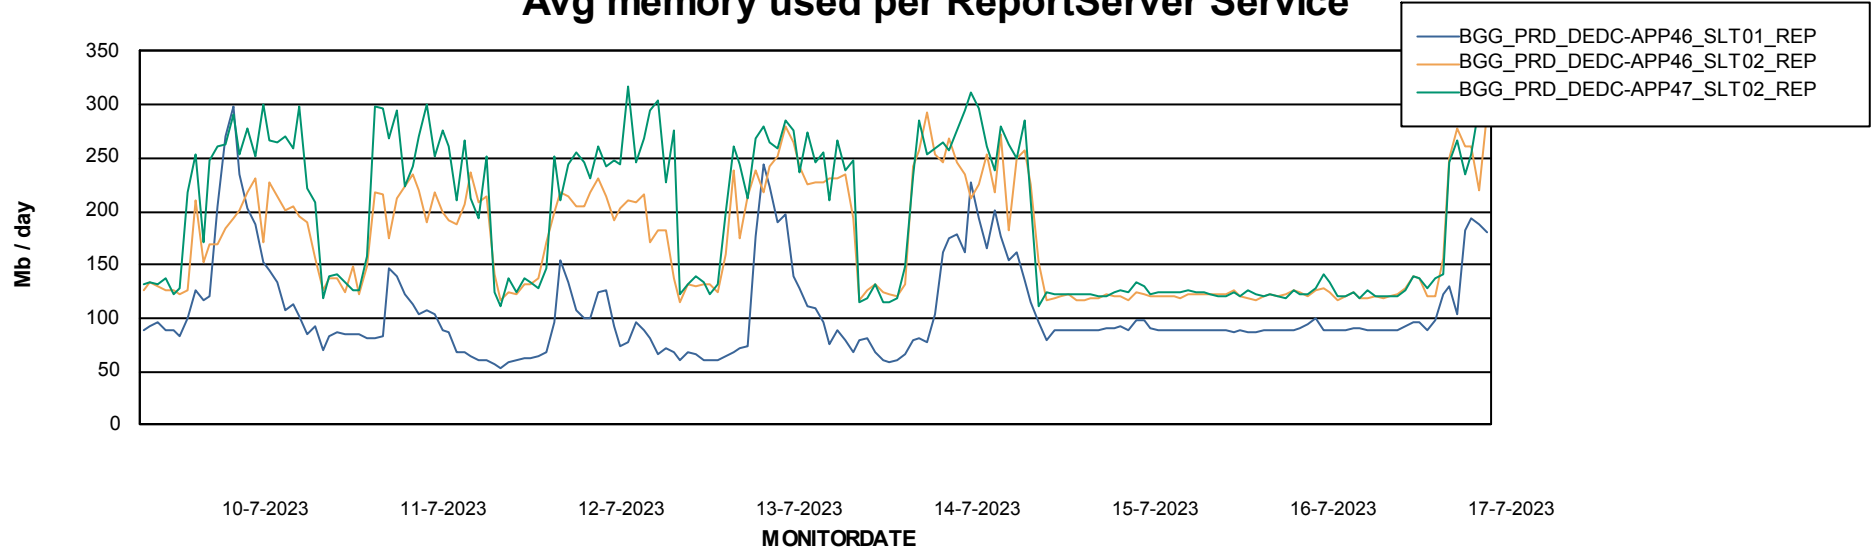

ABSSolute Application ReportServer Services

Avg memory used per ReportServer Service