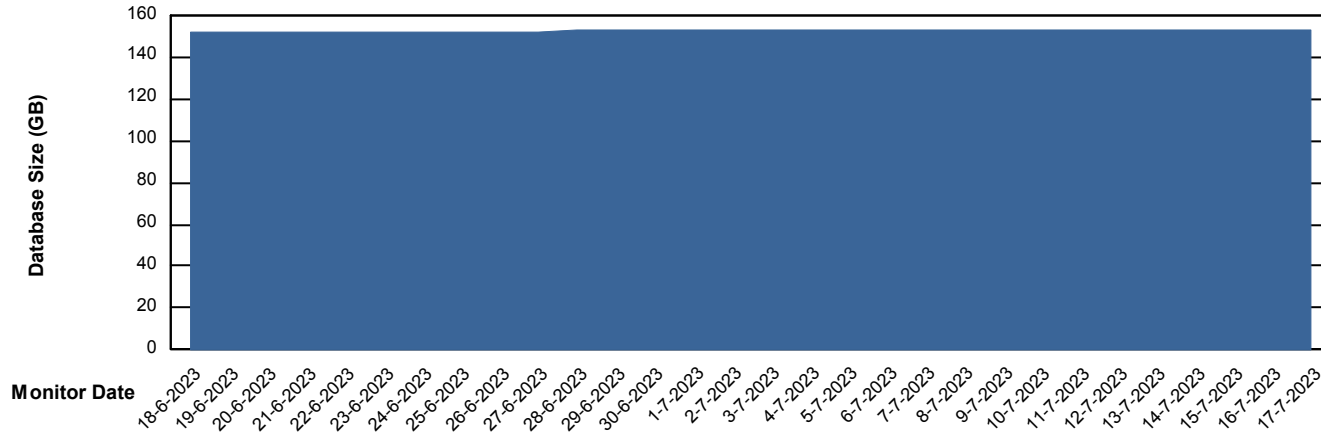

DATABASE SIZE AUJ Prod. BI DB (PABSBI1 server)

Database growth over last month