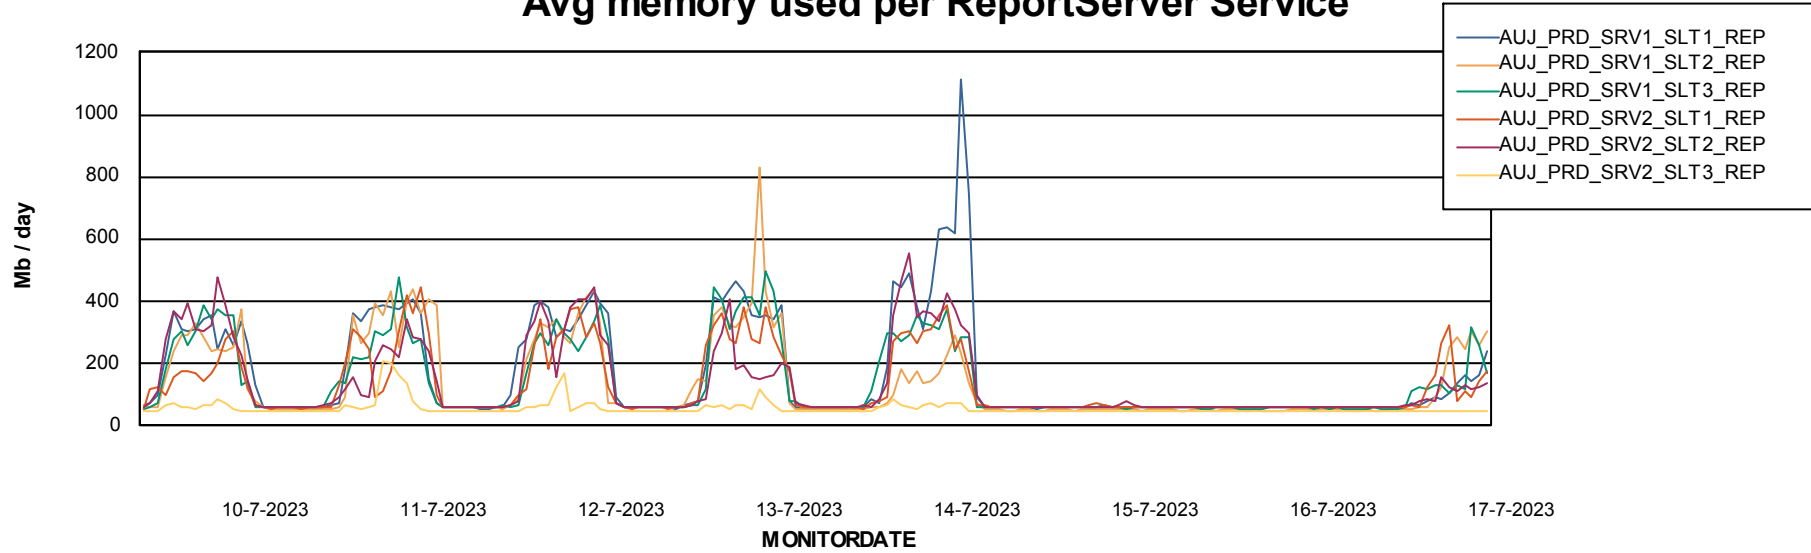

ABSSolute Application ReportServer Services

Avg memory used per ReportServer Service