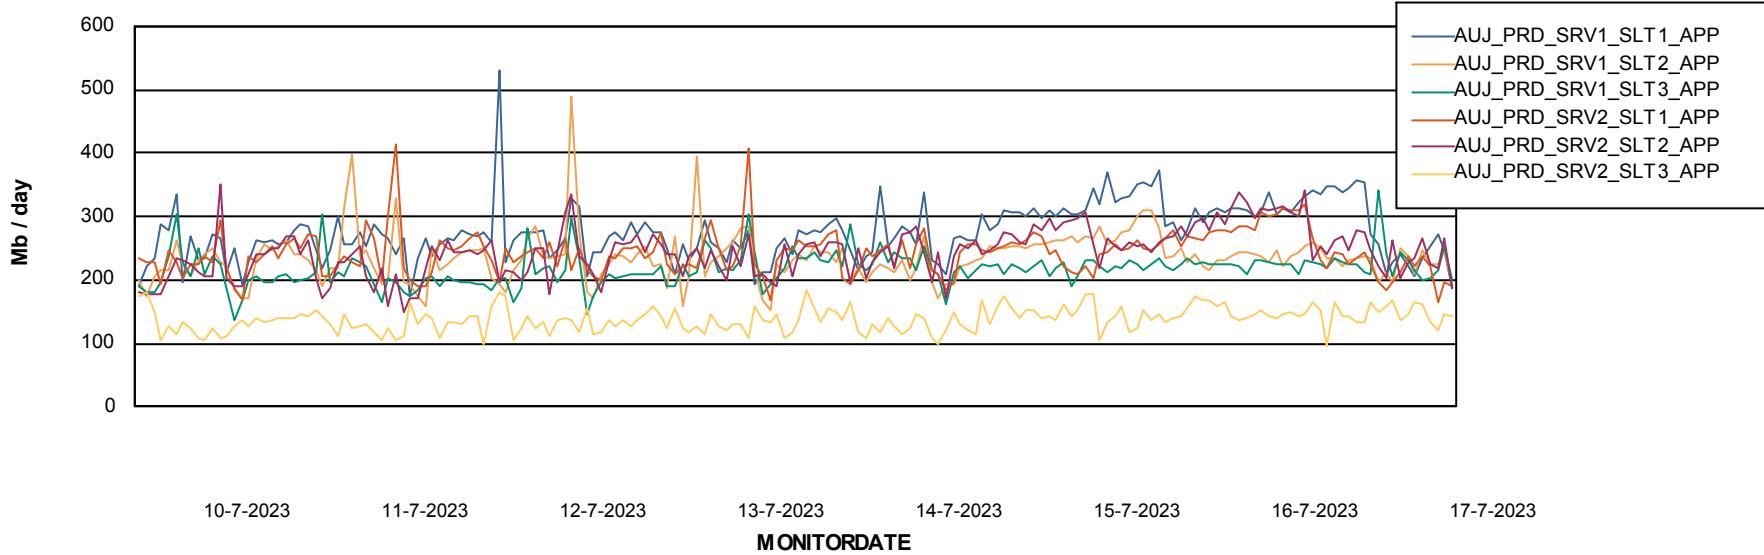

ABSSolute Application Server Services

Avg memory used per ABS Server Service