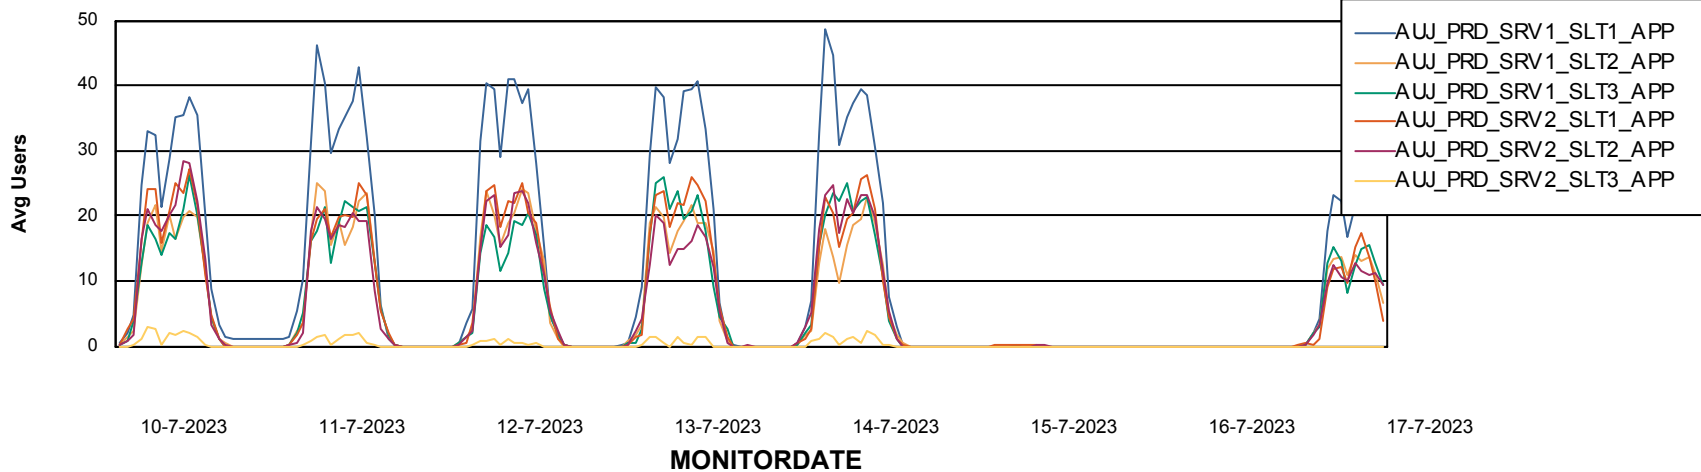

Weekly SLA Customer Report

Customer AUJ Production
Database ID 41

ABSSolute Application Server Services

Avg memory used per ABS Server Service

Avg users per day per ABS server

Weekly SLA Customer Report

Customer AUJ Production
Database ID 41