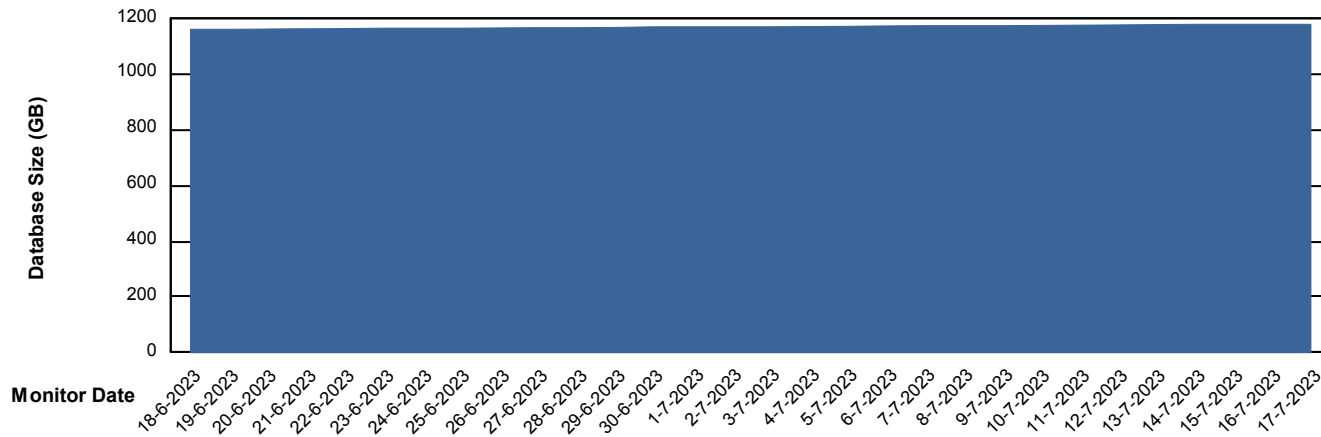

Weekly SLA Customer Report

Customer AUJ Production
Database ID 41

DATABASE SIZE AUJ Prod. BI DB (PABSBI1 server)

Database growth over last month

DATABASE SIZE AUJ_DB1_Primary

Database growth over last month