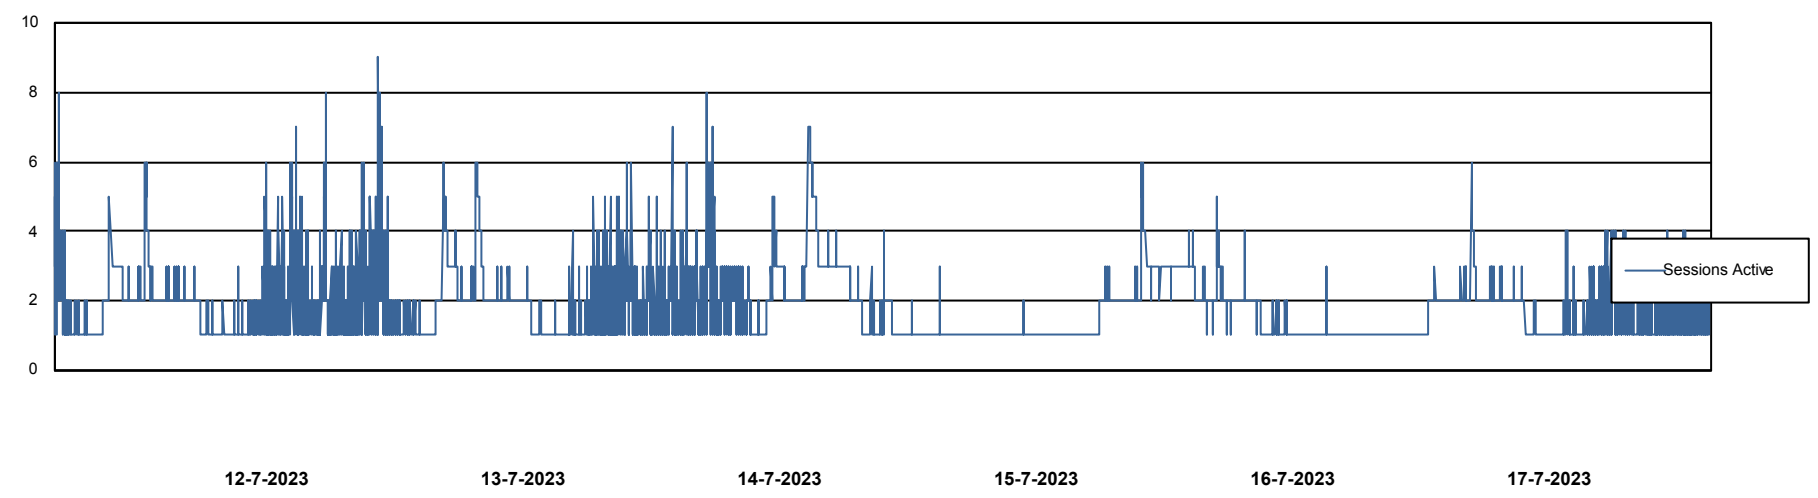

Weekly SLA Customer Report

Customer AUJ Production
Database ID 41

Database Performance AUJ Prod. BI DB (PABSBI1 server)

Weekly SLA Customer Report

Customer AUJ Production
Database ID 41

Database Performance AUJ_DB1_Primary