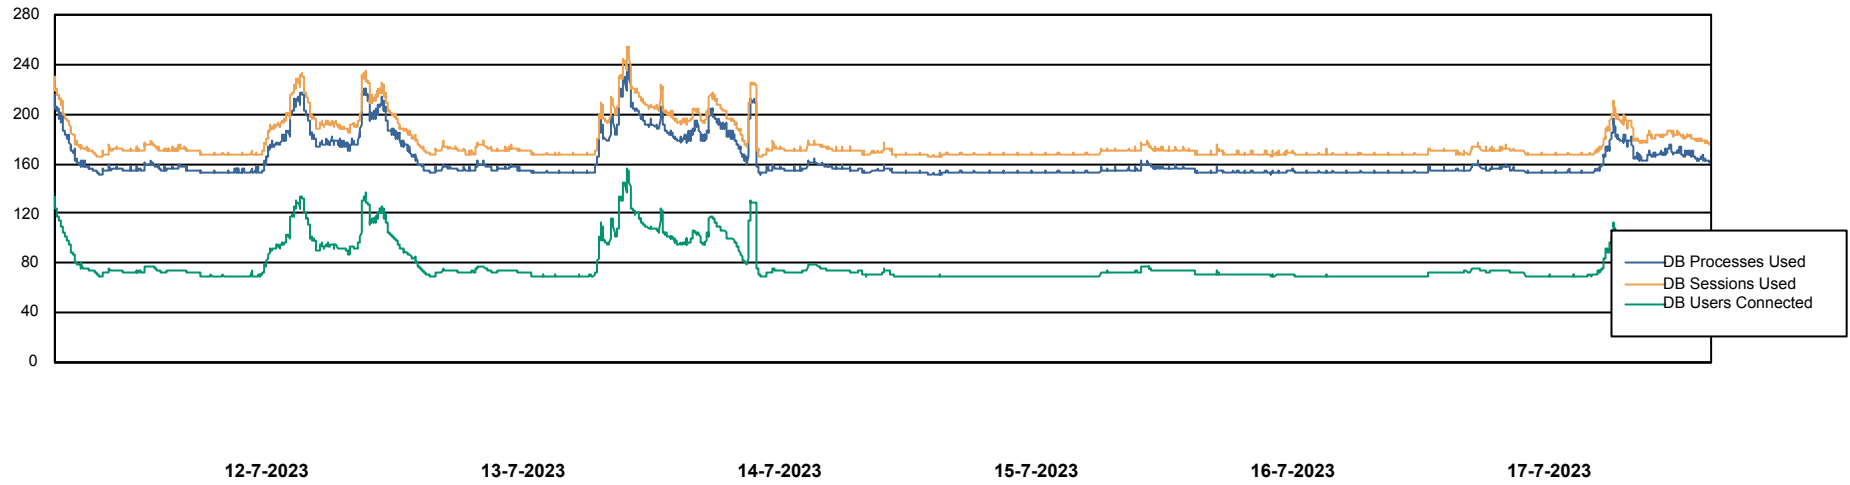

Weekly SLA Customer Report

Customer AUJ Production
Database ID 41

Database Performance AUJ Prod. BI DB (PABSBI1 server)

Weekly SLA Customer Report

Customer AUJ Production
Database ID 41

Database Performance AUJ_DB1_Primary