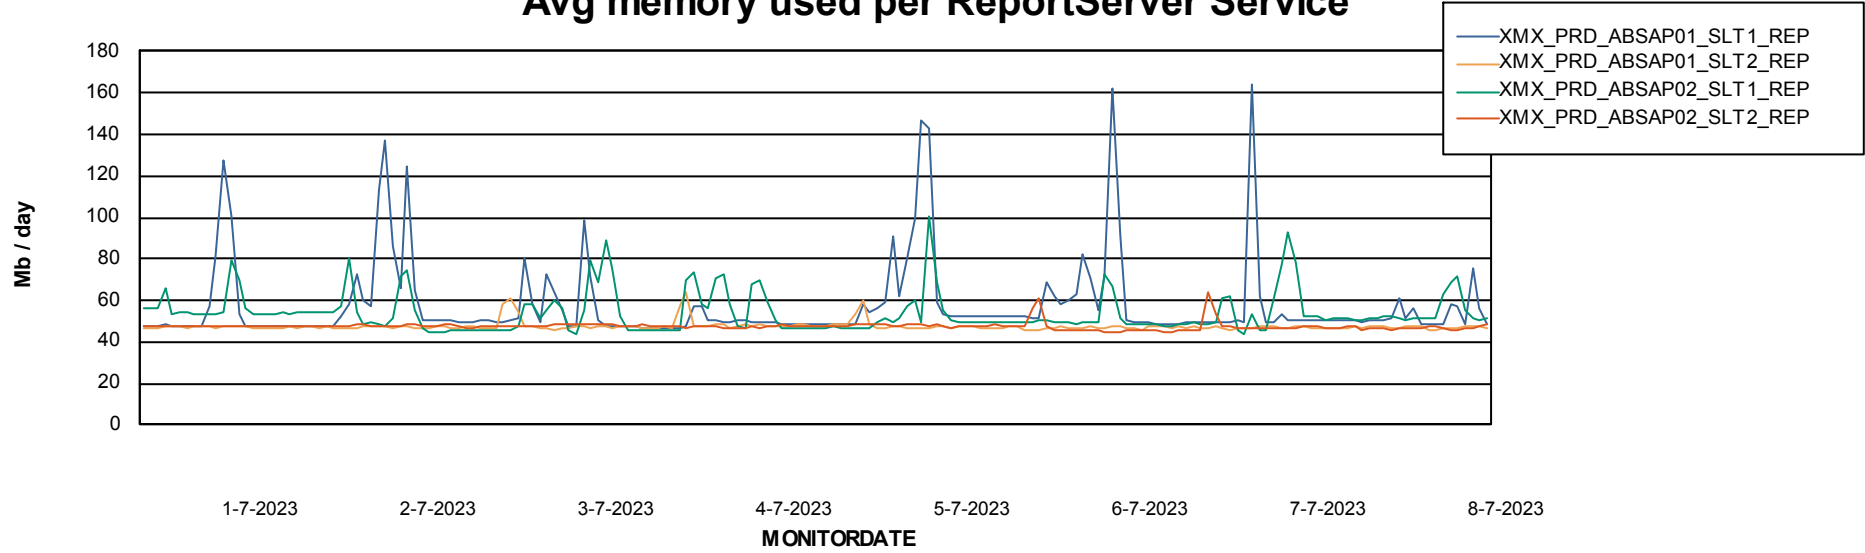

Weekly SLA Customer Report

Customer XMX Production (24/7)
Database ID 146

Standby Database Health XMX Production (24/7)

Recovery lag for last 7 days

Weekly SLA Customer Report

Customer XMX Production (24/7)
Database ID 146

ABSSolute Application Server Services

Avg memory used per ABS Server Service

Avg users per day per ABS server

Weekly SLA Customer Report

Customer XMX Production (24/7)
Database ID 146

ABSSolute Application ReportServer Services

Avg memory used per ReportServer Service

Weekly SLA Customer Report

Customer XMX Production (24/7)
Database ID 146

ABSSolute Web Component Services

Avg memory used per ABS Web component

Weekly SLA Customer Report