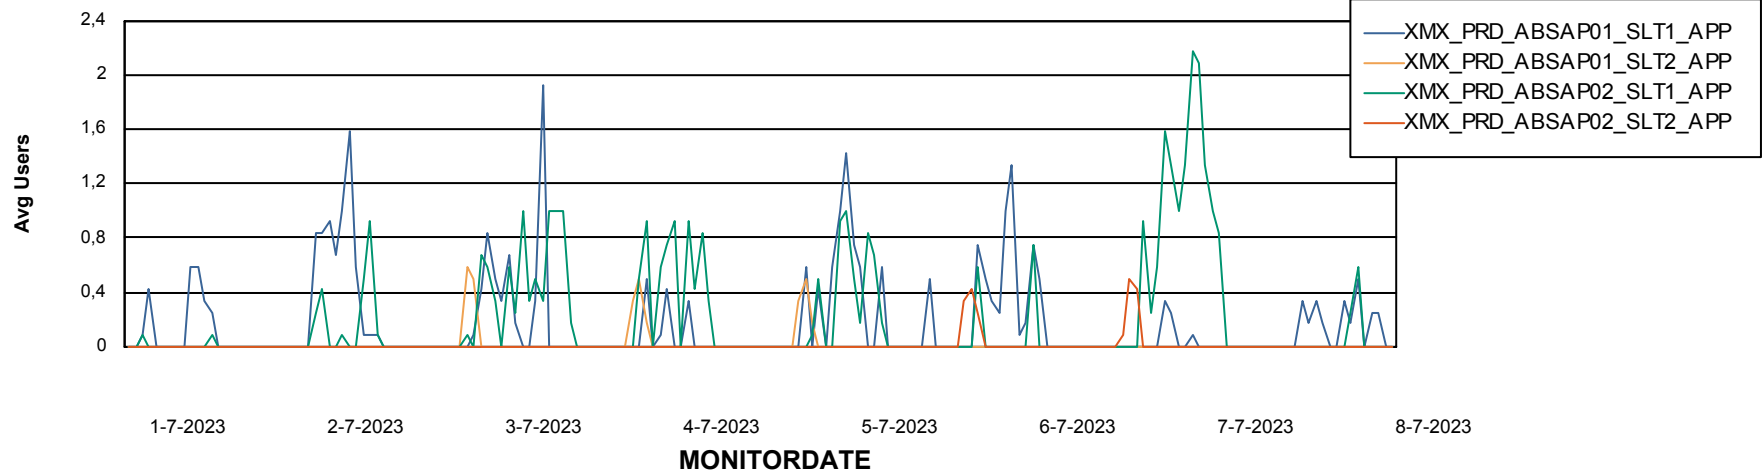

Weekly SLA Customer Report

Customer XMX Production (24/7)
Database ID 146

Standby Database Health XMX Production (24/7)

Recovery lag for last 7 days

Weekly SLA Customer Report

Customer XMX Production (24/7)
Database ID 146

ABSSolute Application Server Services

Avg memory used per ABS Server Service

Avg users per day per ABS server

Weekly SLA Customer Report

Customer XMX Production (24/7)
Database ID 146

ABSSolute Application ReportServer Services