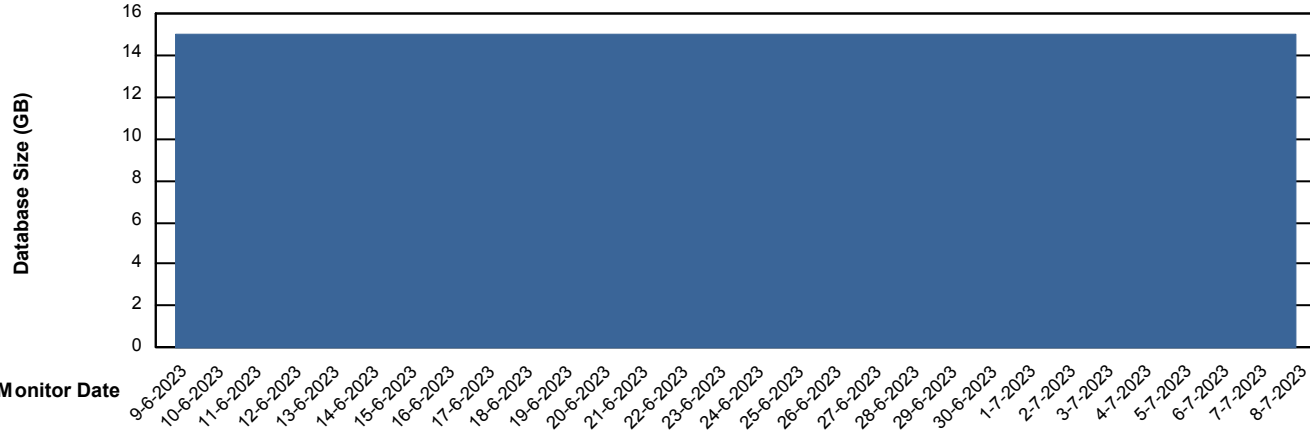

DB Processes Max 0
DB Processes Max 1,000
DB Processes Max 4

Weekly SLA Customer Report

Customer XMX Production (24/7)
 Database ID 146

DATABASE SIZE XMX_PROD_ABSDB01_PRDB

Database growth over last month

Database Tablespace XMX_PROD_ABSDB01_PRDB