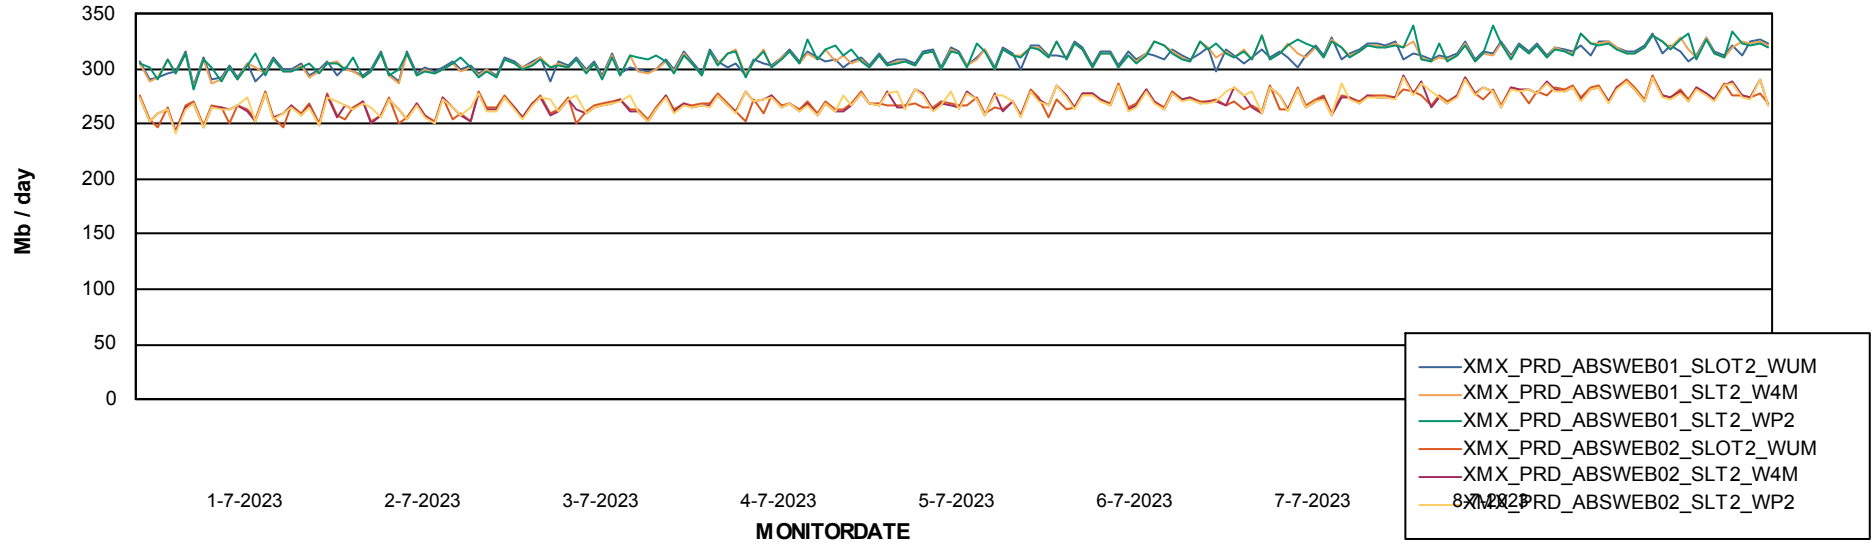

Avg memory used per ReportServer Service

Weekly SLA Customer Report

Customer XMX Production (24/7)
Database ID 146

ABSSolute Web Component Services

Avg memory used per ABS Web component

Weekly SLA Customer Report