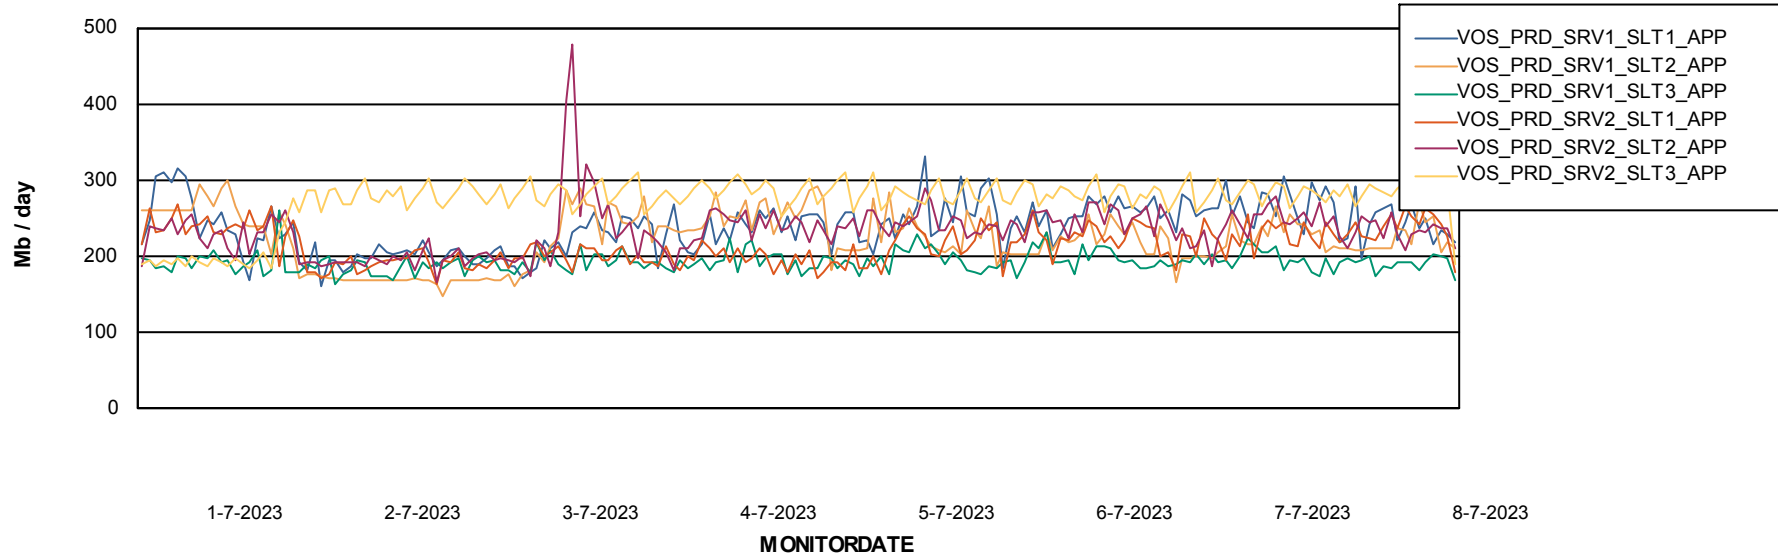

ABSSolute Application Server Services

Avg memory used per ABS Server Service