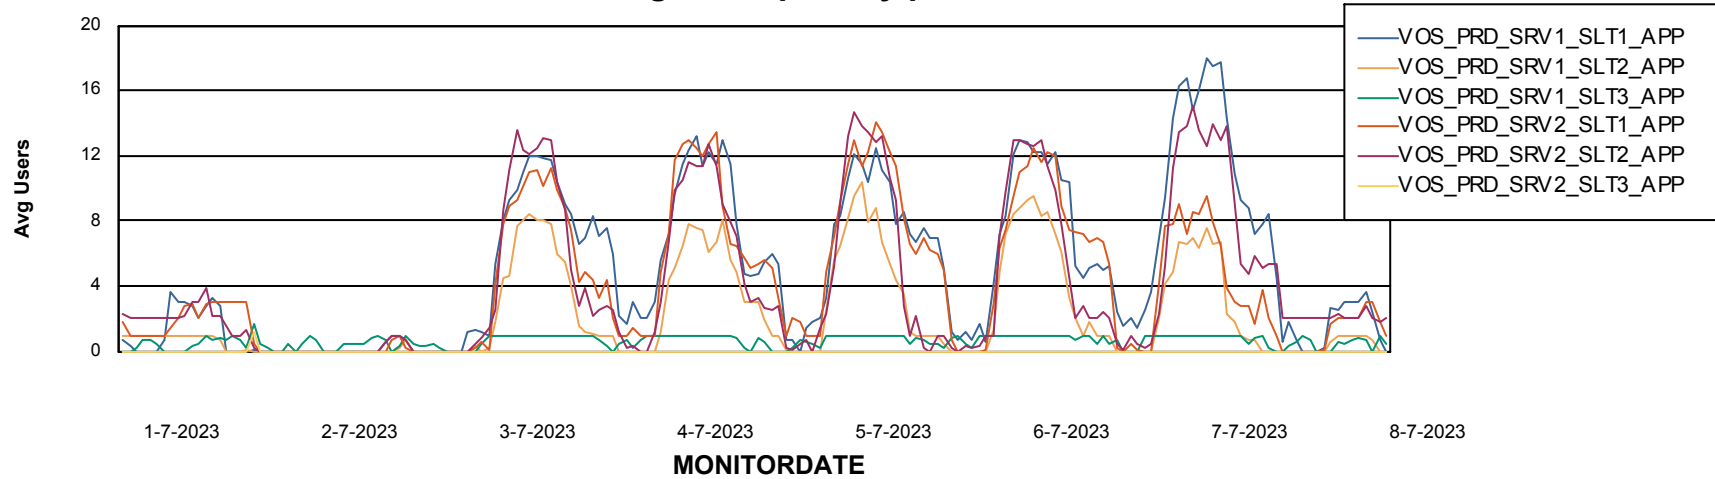

Avg users per day per ABS server