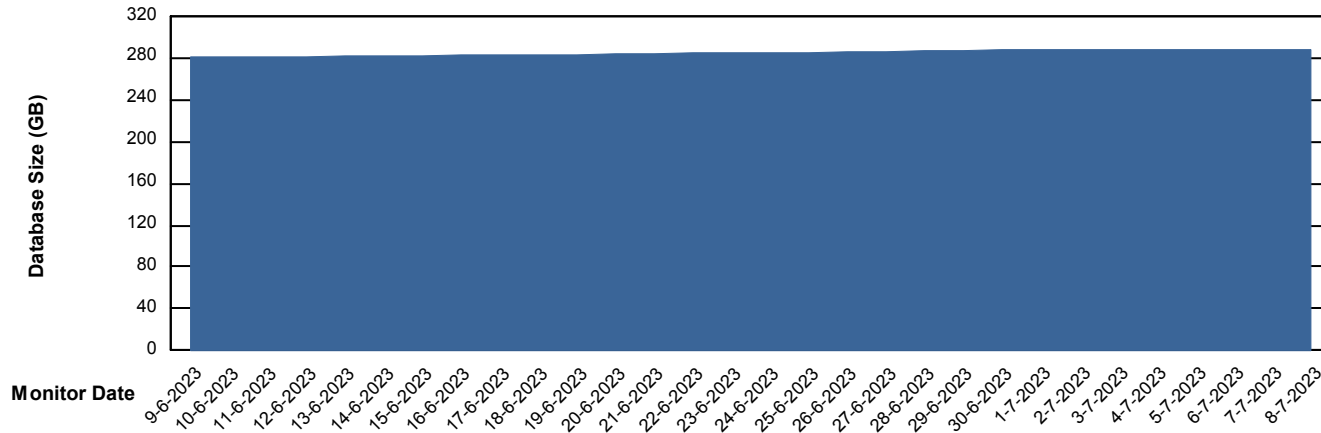

# Weekly SLA Customer Report

Customer VOS\_Production  
Database ID 143

DATABASE SIZE VOSDB\_BI

### Database growth over last month

DATABASE SIZE VOSDB\_Production

### Database growth over last month