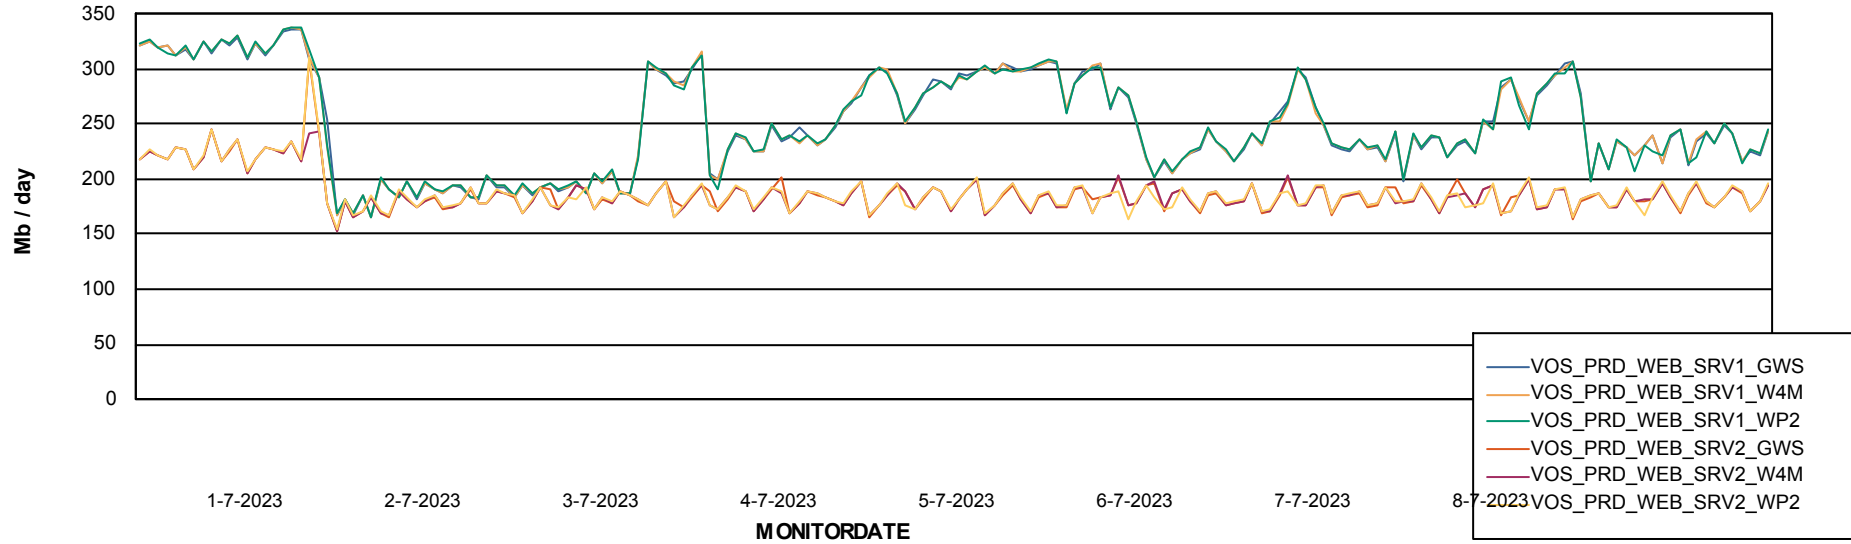

ABSSolute Web Component Services

Avg memory used per ABS Web component