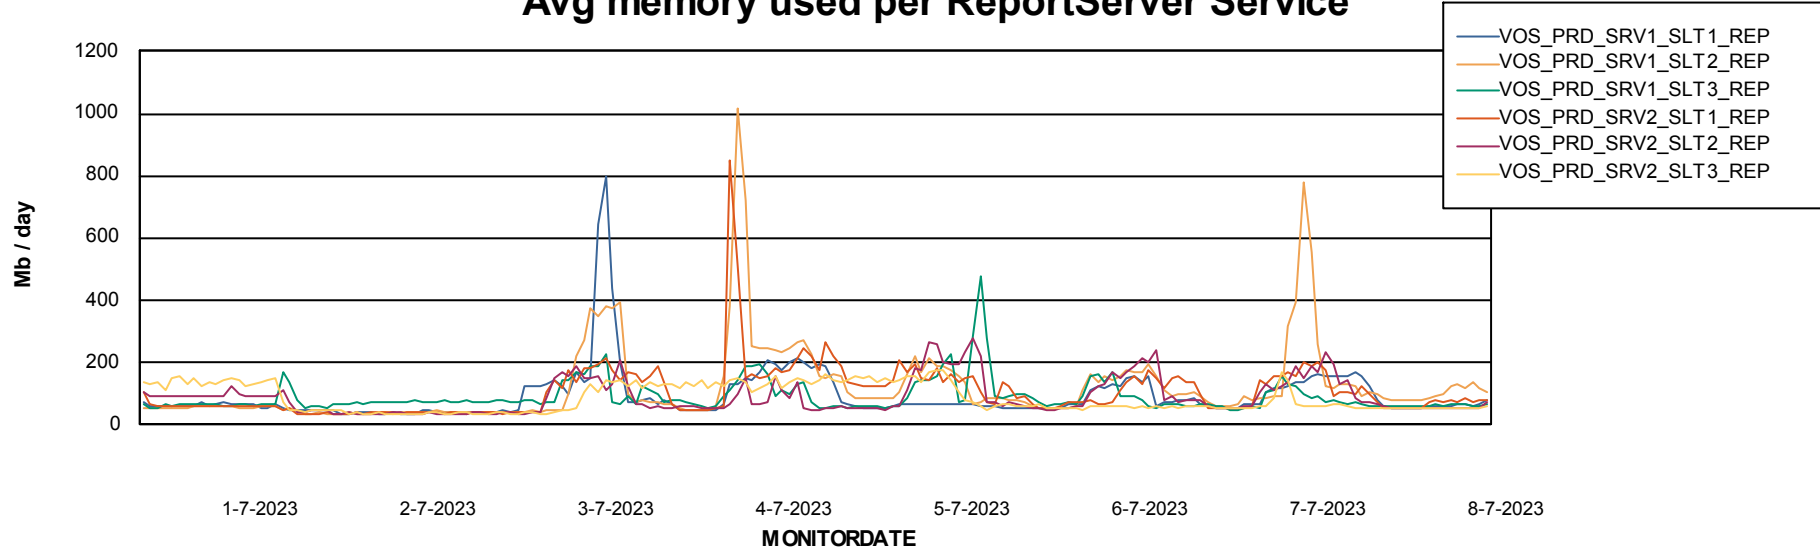

ABSSolute Application ReportServer Services

Avg memory used per ReportServer Service