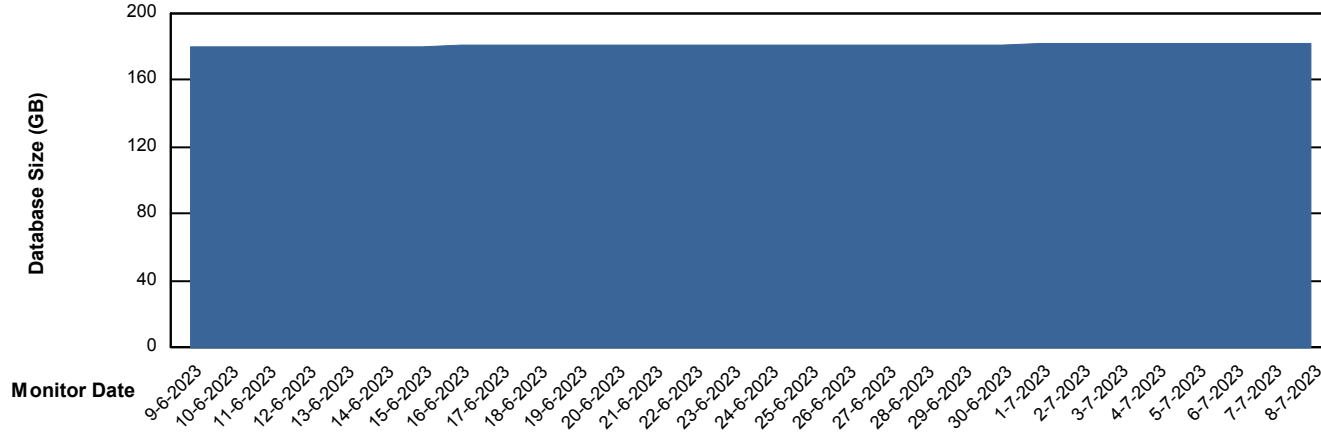

DATABASE SIZE VOSDB_BI

Database growth over last month