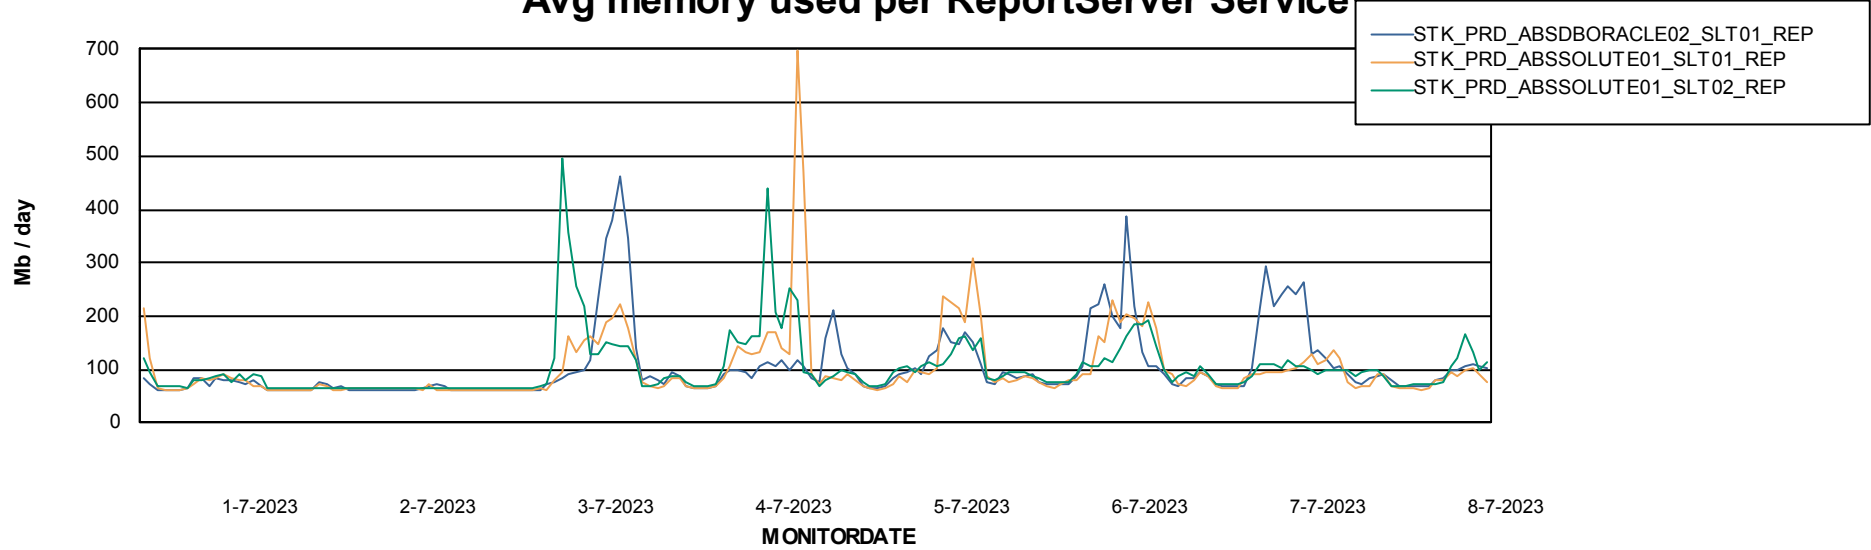

Avg memory used per ABS Server Service

Avg users per day per ABS server

Weekly SLA Customer Report

Customer STK_Production
Database ID 82

ABSSolute Application ReportServer Services

Avg memory used per ReportServer Service