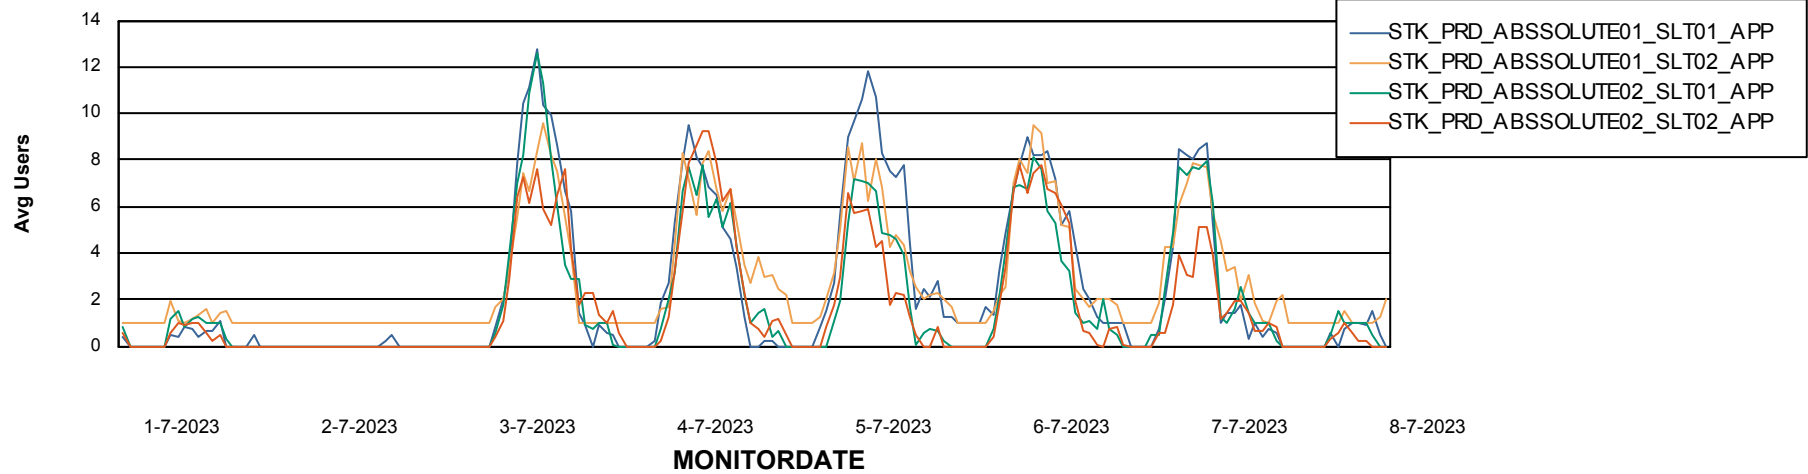

Avg users per day per ABS server