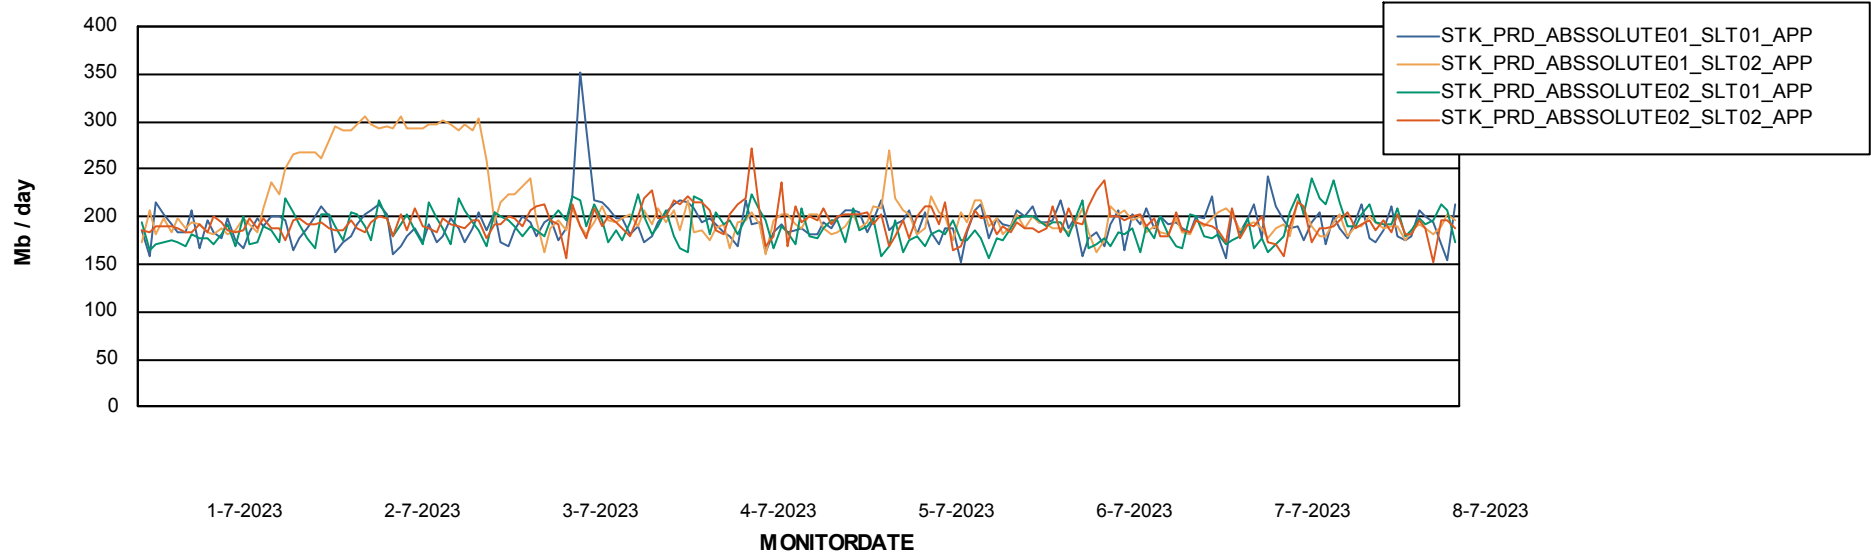

ABSSolute Application Server Services

Avg memory used per ABS Server Service