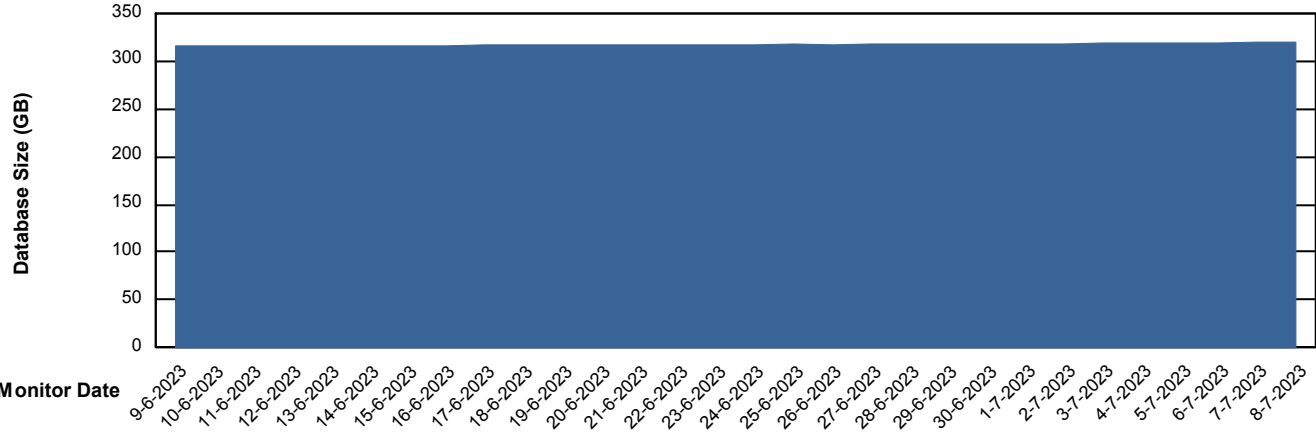

DATABASE SIZE STKDB_Production

Database growth over last month

Database Tablespace STKDB_Production

Date	Tablespace Name	Filesize (Gb)	Usedsize (Gb)	Percentage free
8-7-2023	ABSDATA	200	126	37
	INDX	225	184	18
7-7-2023	ABSDATA	200	126	37
	INDX	225	184	18
6-7-2023	ABSDATA	200	126	37
	INDX	225	184	18
5-7-2023	ABSDATA	200	126	37
	INDX	225	183	18
4-7-2023	ABSDATA	200	126	37
	INDX	225	183	18
3-7-2023	ABSDATA	200	126	37
	INDX	225	183	18
2-7-2023	ABSDATA	200	125	38
	INDX	225	183	19