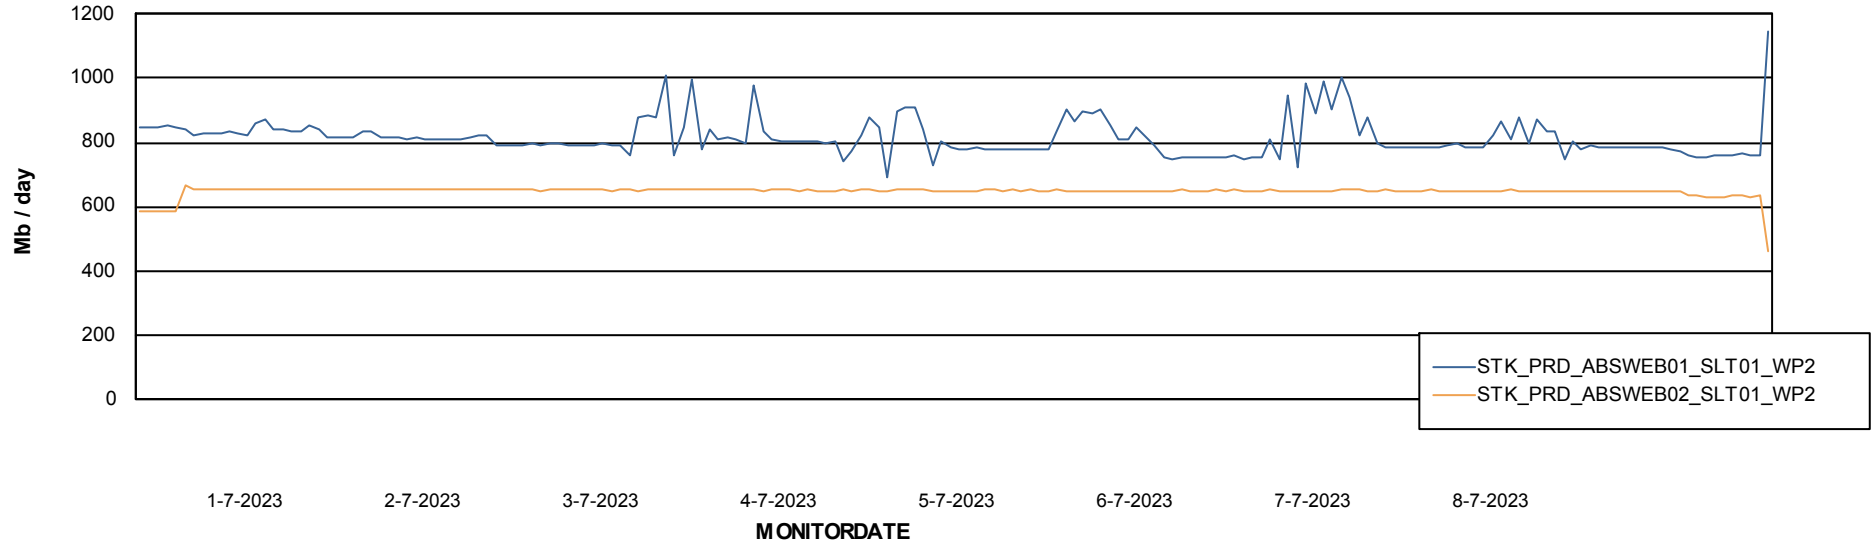

ABSSolute Web Component Services

Avg memory used per ABS Web component