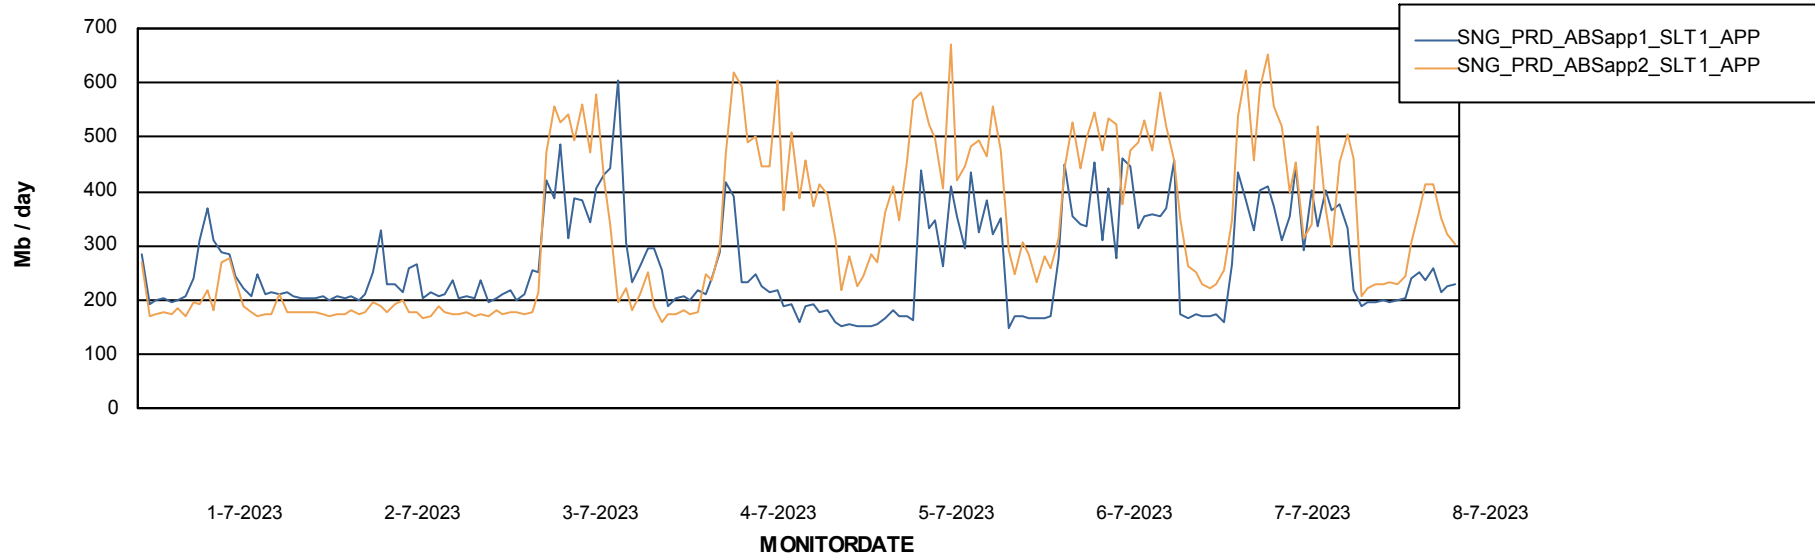

ABSSolute Application Server Services

Avg memory used per ABS Server Service