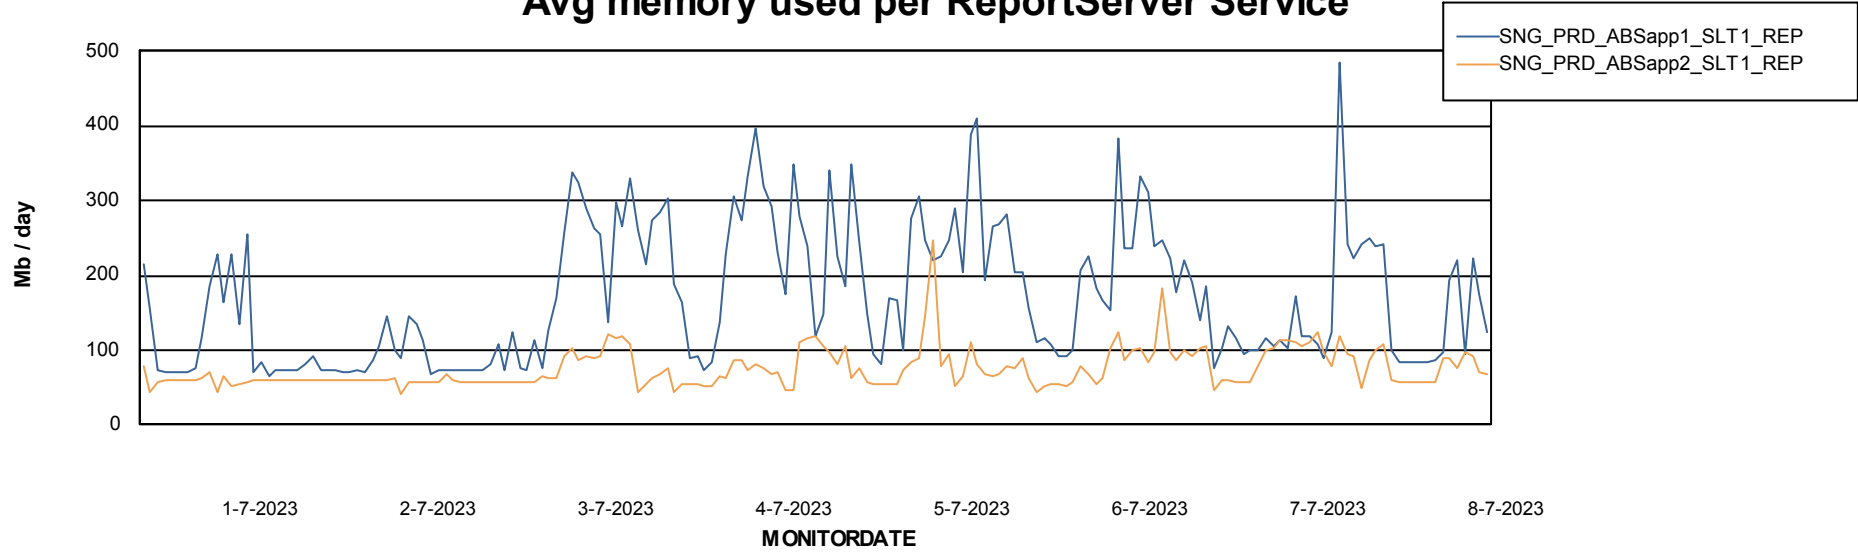

ABSSolute Application ReportServer Services

Avg memory used per ReportServer Service