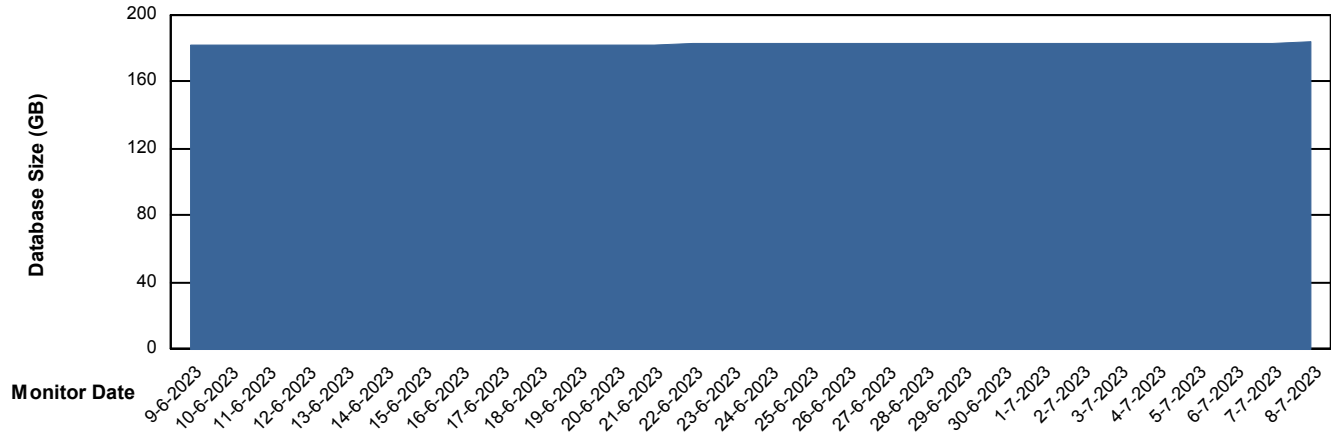

Database growth over last month

Database Tablespace SNG_PRD_ORACLE1

Date	Tablespace Name	Filesize (Gb)	Usedsize (Gb)	Percentage free
8-7-2023	ABSDATA	54	39	27
	INDX	128	107	17
7-7-2023	ABSDATA	54	39	27
	INDX	128	107	17
6-7-2023	ABSDATA	54	39	27
	INDX	128	107	17
5-7-2023	ABSDATA	54	39	27
	INDX	128	107	17
4-7-2023	ABSDATA	54	39	27
	INDX	128	106	17
3-7-2023	ABSDATA	54	39	27
	INDX	128	106	17
2-7-2023	ABSDATA	54	39	27
	INDX	128	106	17