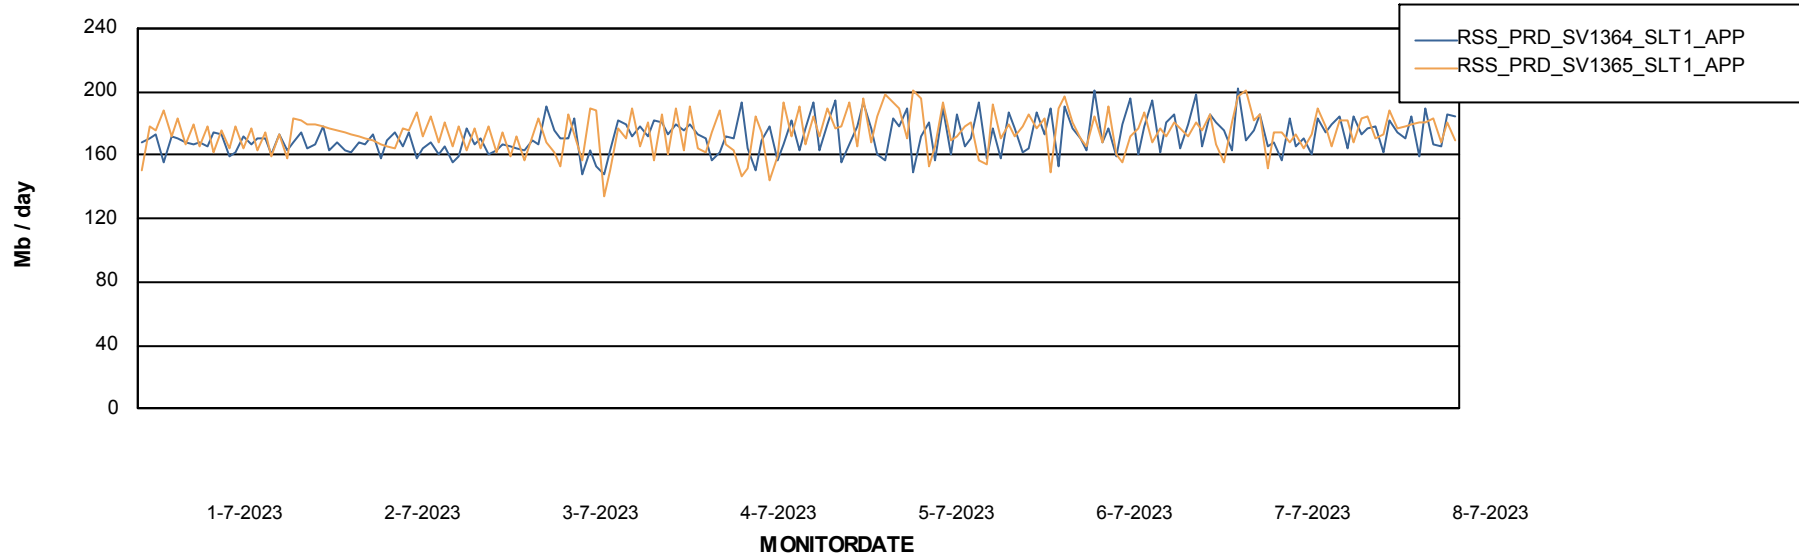

ABSSolute Application Server Services

Avg memory used per ABS Server Service