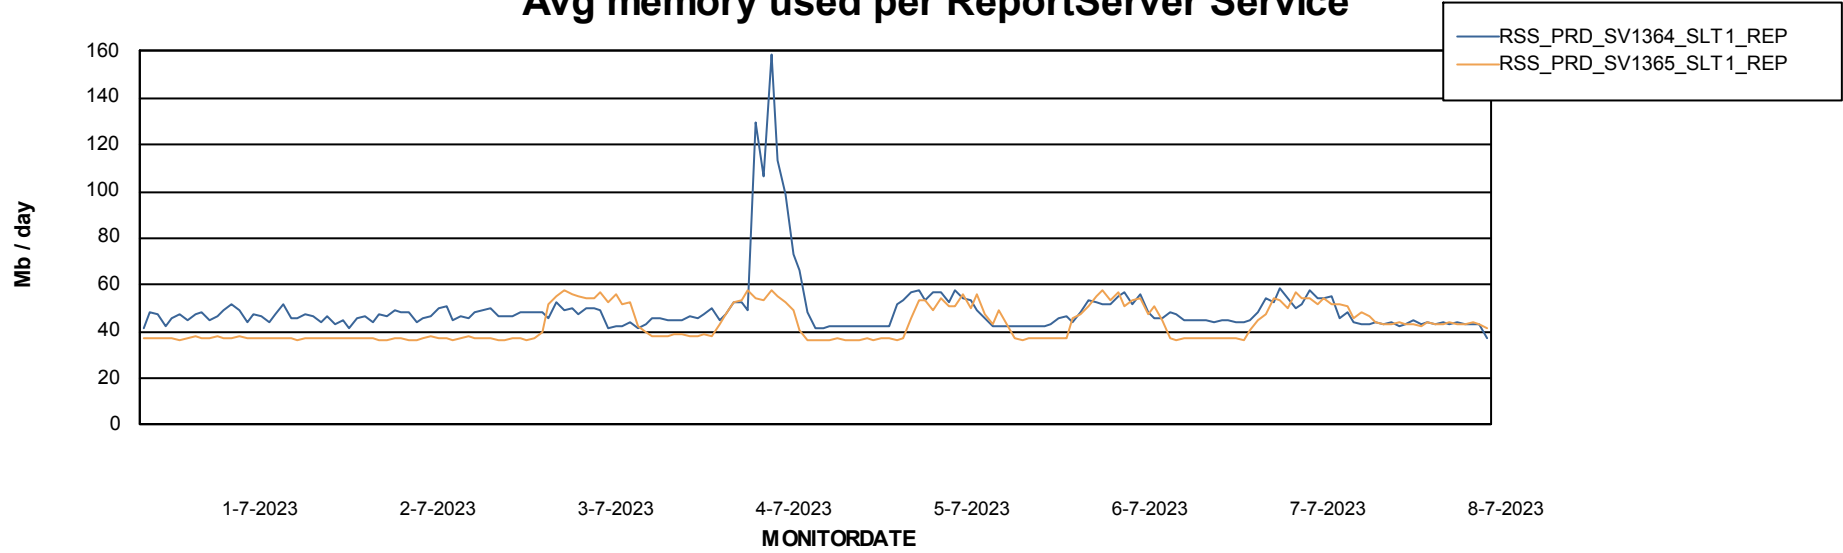

Avg memory used per ABS Server Service

Avg users per day per ABS server

Weekly SLA Customer Report

Customer RSS Production
Database ID 52

ABSSolute Application ReportServer Services

Avg memory used per ReportServer Service