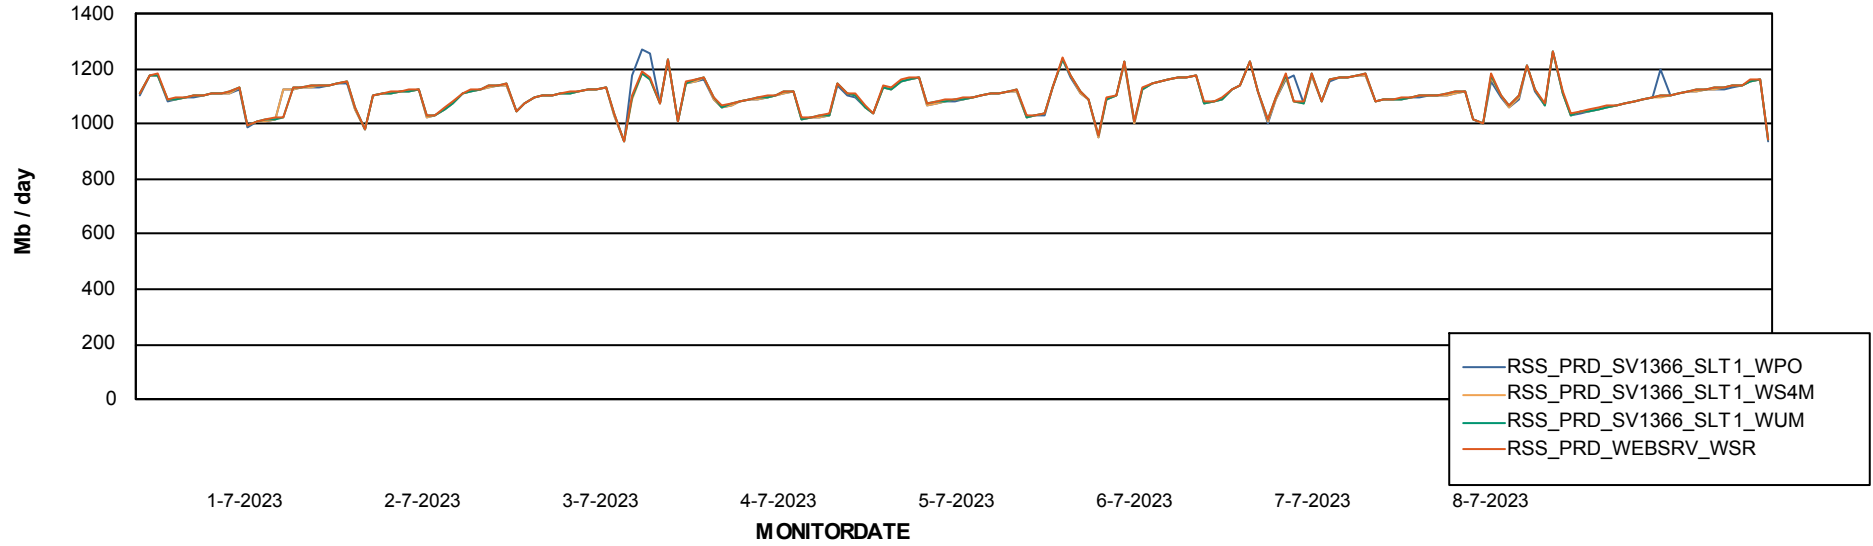

Avg memory used per ABS Server Service

Avg users per day per ABS server

Weekly SLA Customer Report

Customer RSS Production
Database ID 52

ABSSolute Application ReportServer Services

Avg memory used per ReportServer Service

Weekly SLA Customer Report

Customer RSS Production
Database ID 52

ABSSolute Web Component Services

Avg memory used per ABS Web component

Weekly SLA Customer Report

Customer RSS Production
Database ID 52

Disaster per ABS component