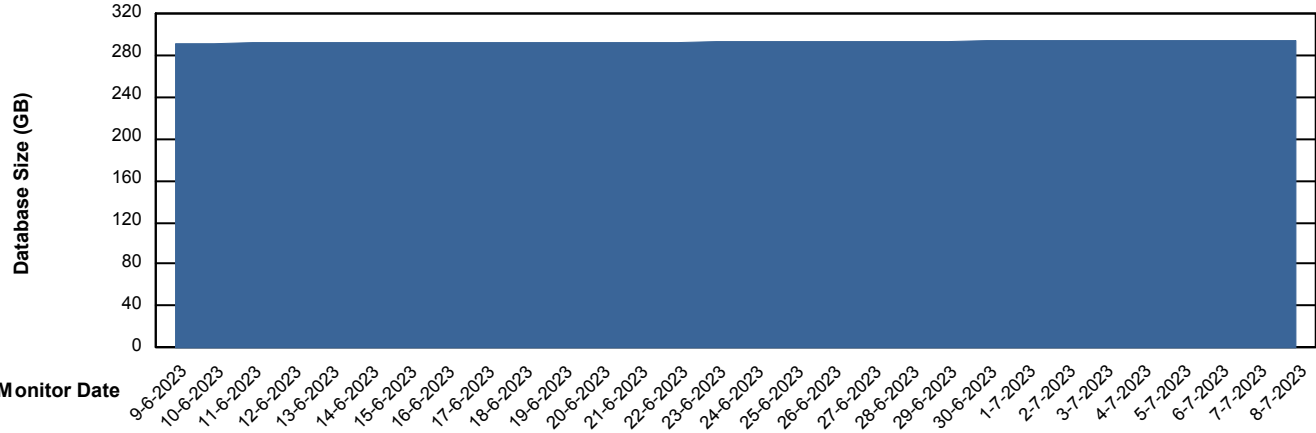

DATABASE SIZE RFLDB_Production

Database growth over last month