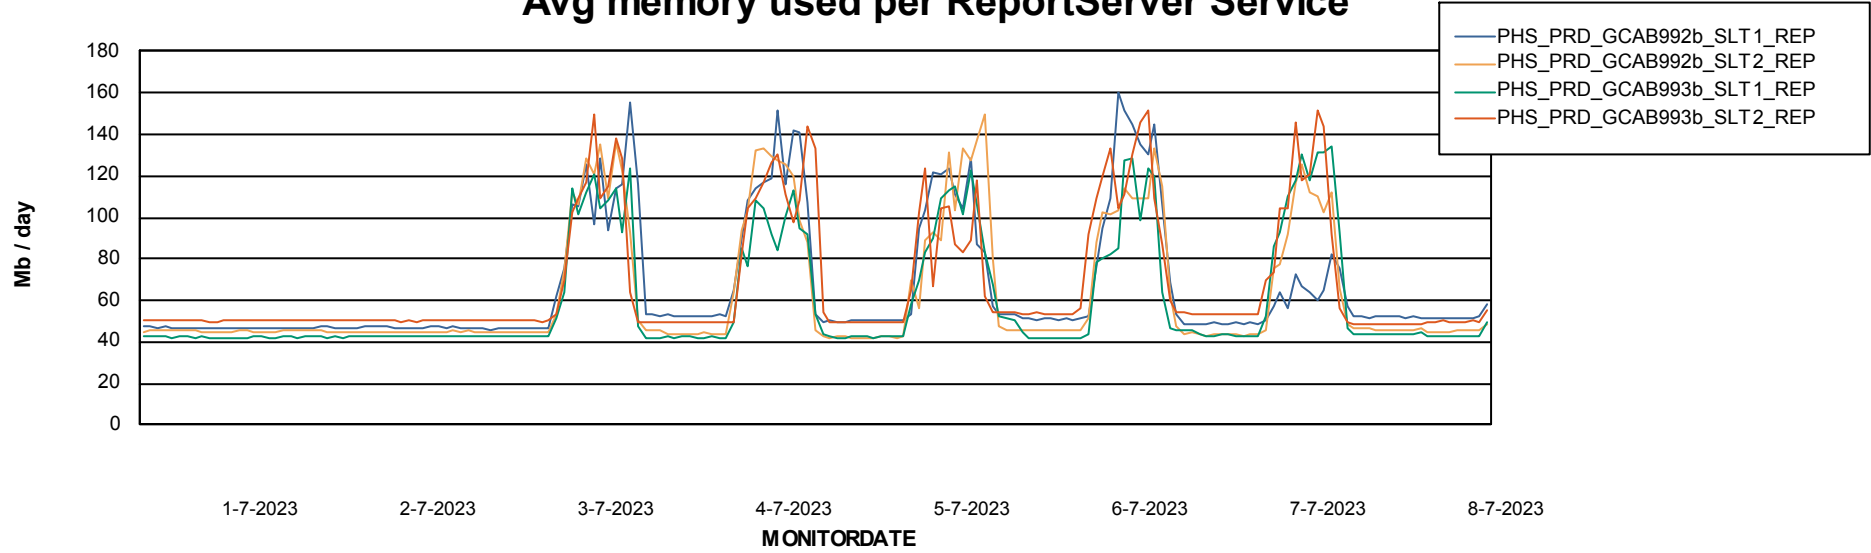

Avg users per day per ABS server

Weekly SLA Customer Report

Customer PHS_Production
Database ID 47

ABSSolute Application ReportServer Services

Avg memory used per ReportServer Service

Weekly SLA Customer Report