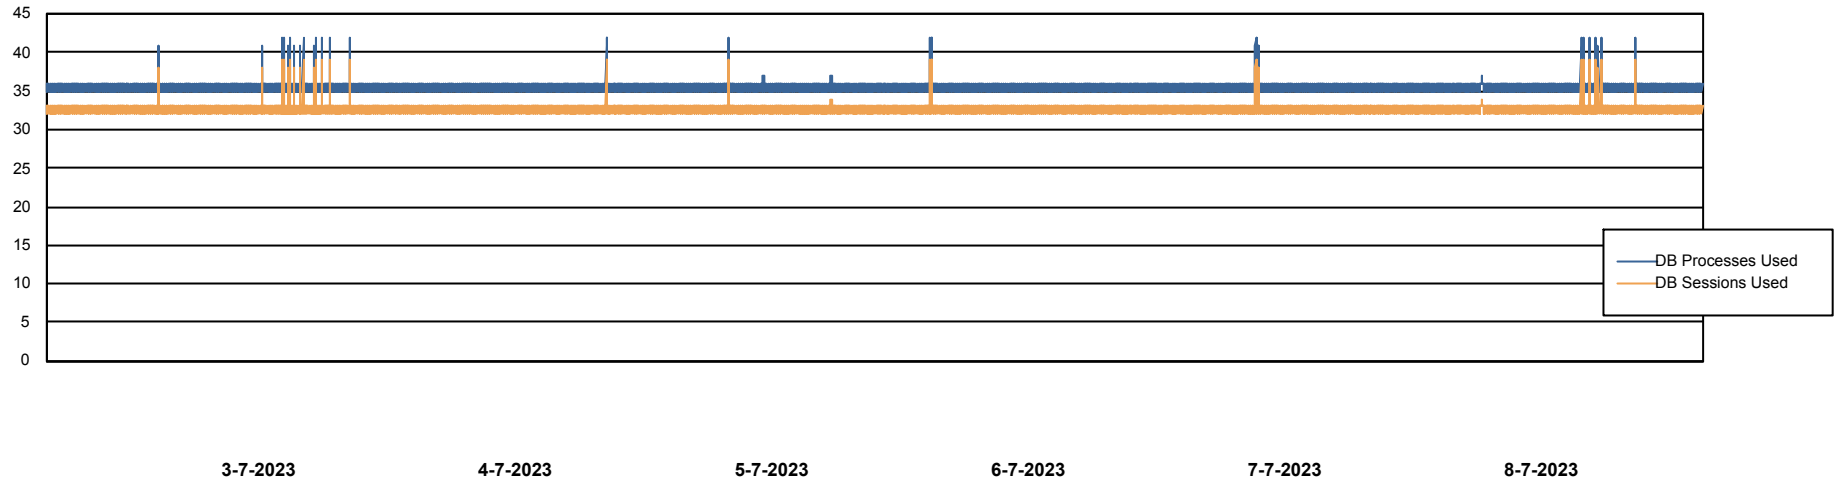

Weekly SLA Customer Report

Customer PHS_Production
Database ID 47

Database Performance PHSDB_Production

Weekly SLA Customer Report

Customer PHS_Production
Database ID 47

Database Performance PHSDB_Standby

DB Processes Max 1,000