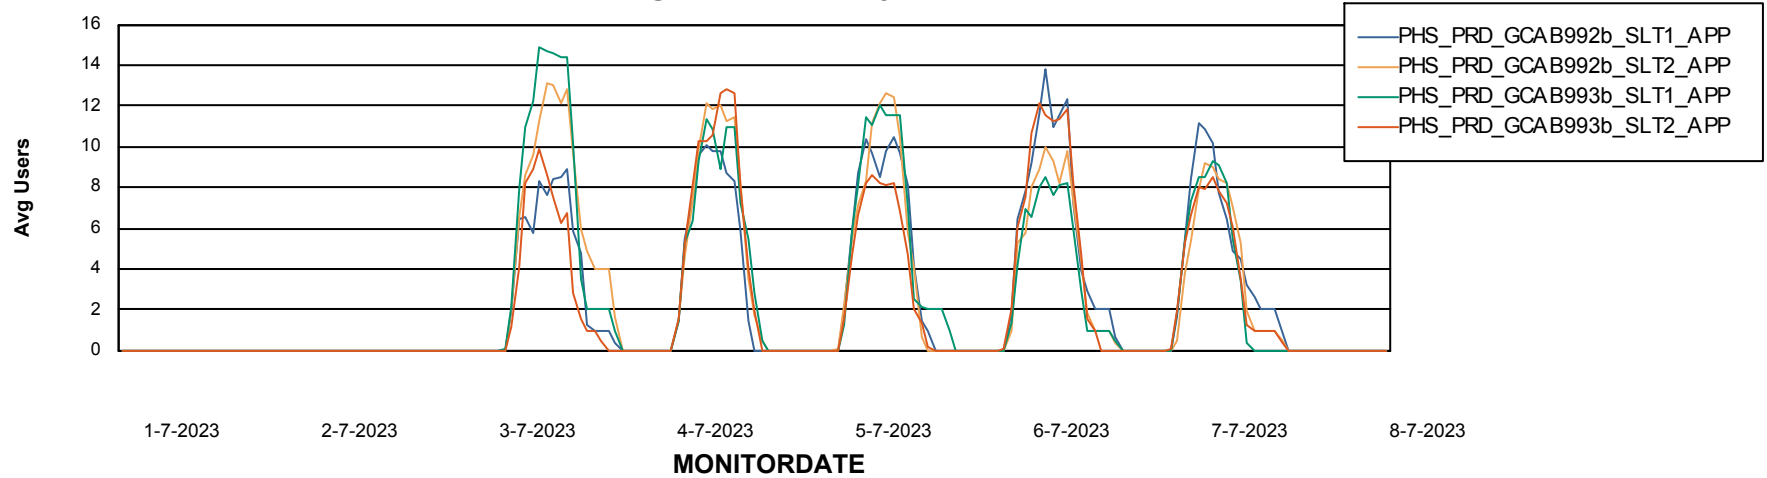

Avg users per day per ABS server