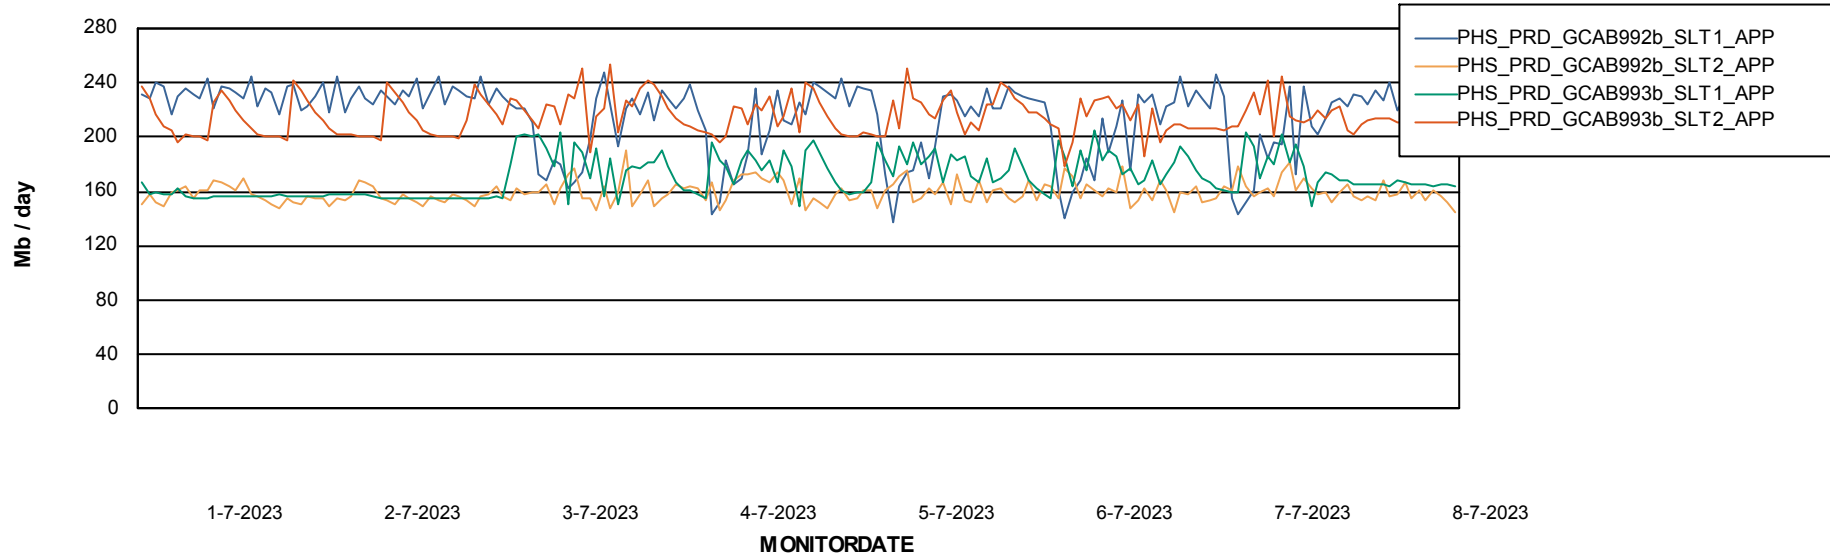

Standby Database Health PHS_Production

Recovery lag for last 7 days

Weekly SLA Customer Report

Customer PHS_Production
Database ID 47

ABSSolute Application Server Services

Avg memory used per ABS Server Service