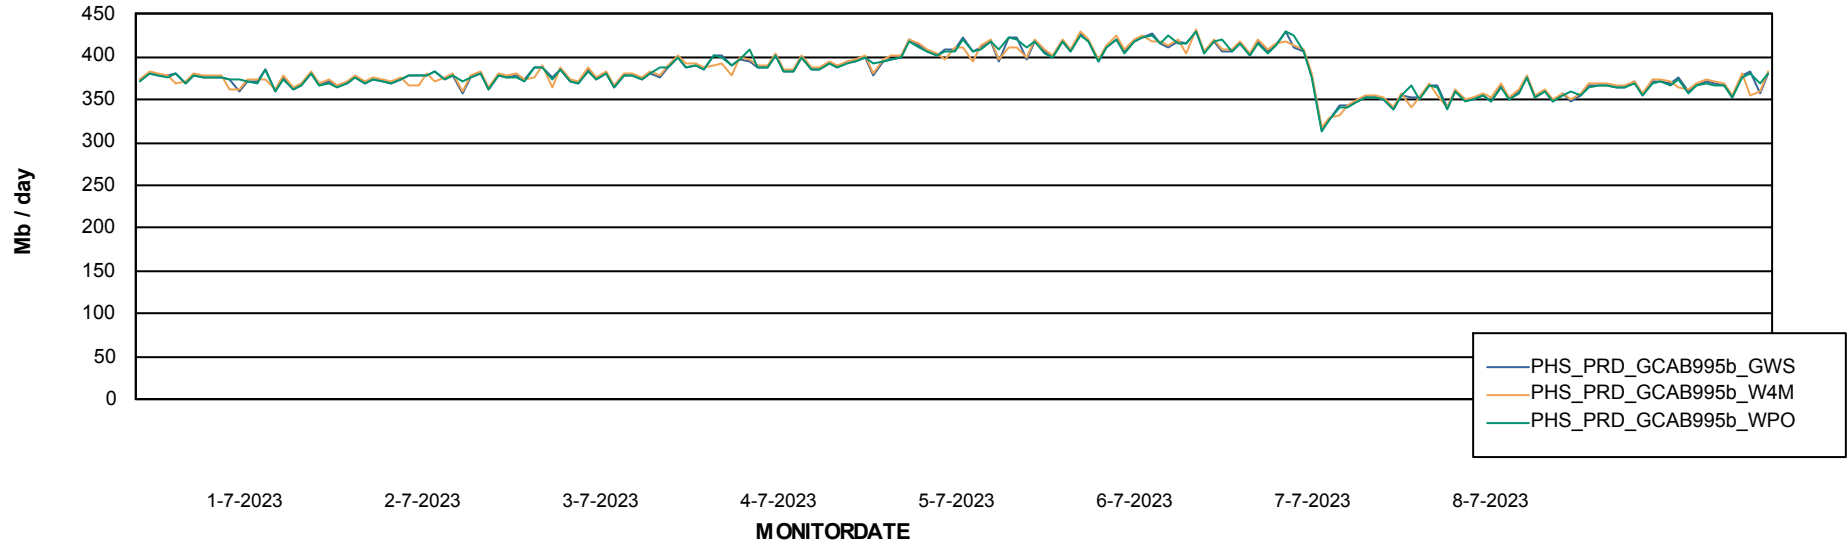

ABSSolute Web Component Services

Avg memory used per ABS Web component