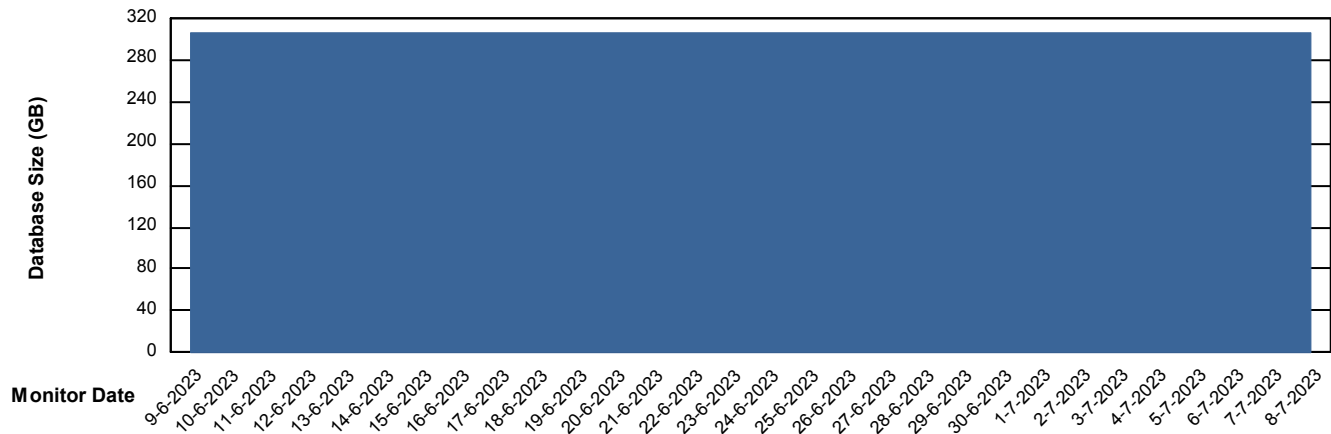

DATABASE SIZE PHSDB_Test

Database growth over last month