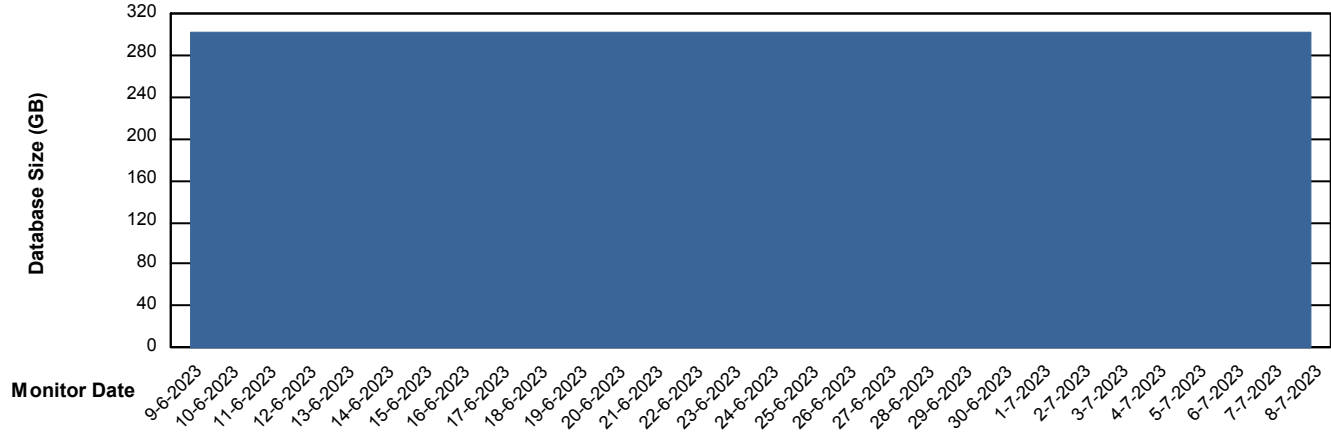

Weekly SLA Customer Report

Customer PHS_Production
Database ID 47

Database Performance PHSDB_Test

Weekly SLA Customer Report

Customer PHS_Production
Database ID 47

DATABASE SIZE PHSDB_Production

Database growth over last month