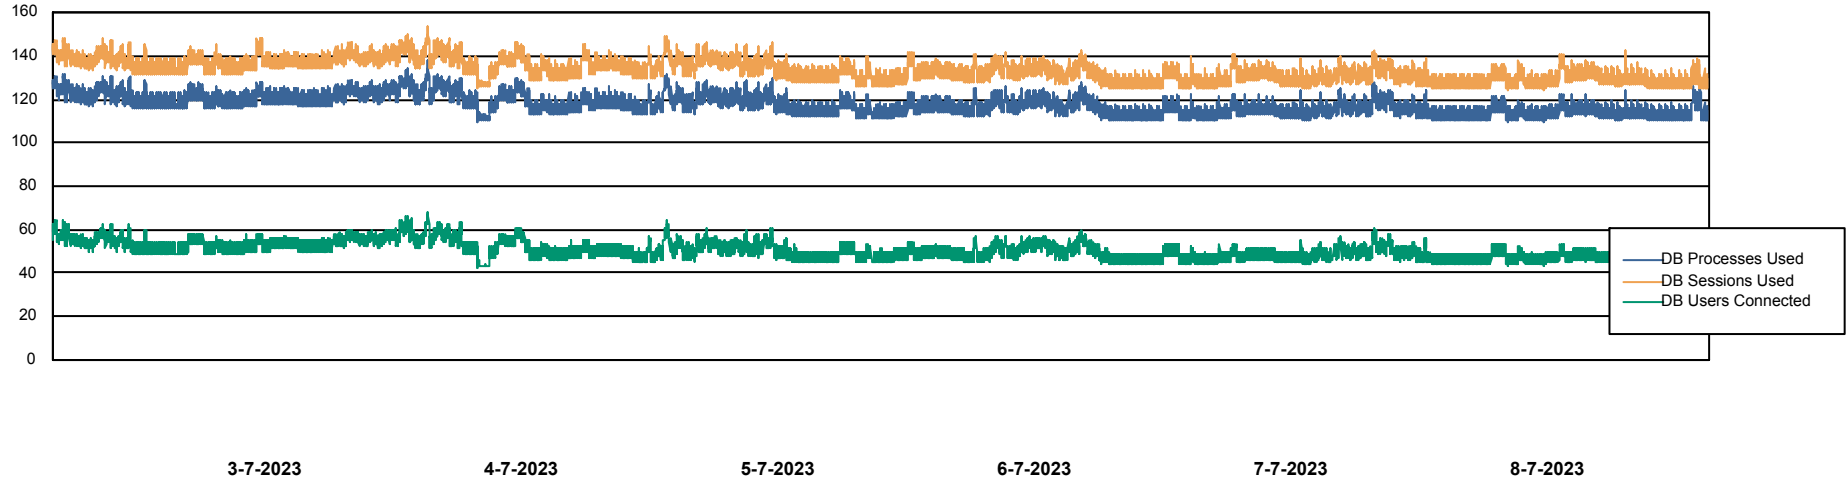

Weekly SLA Customer Report

Customer PHS_Production
Database ID 47

Database Performance PHSDB_Production

Weekly SLA Customer Report

Customer PHS_Production
Database ID 47

Database Performance PHSDB_Standby

DB Processes Max 1,000