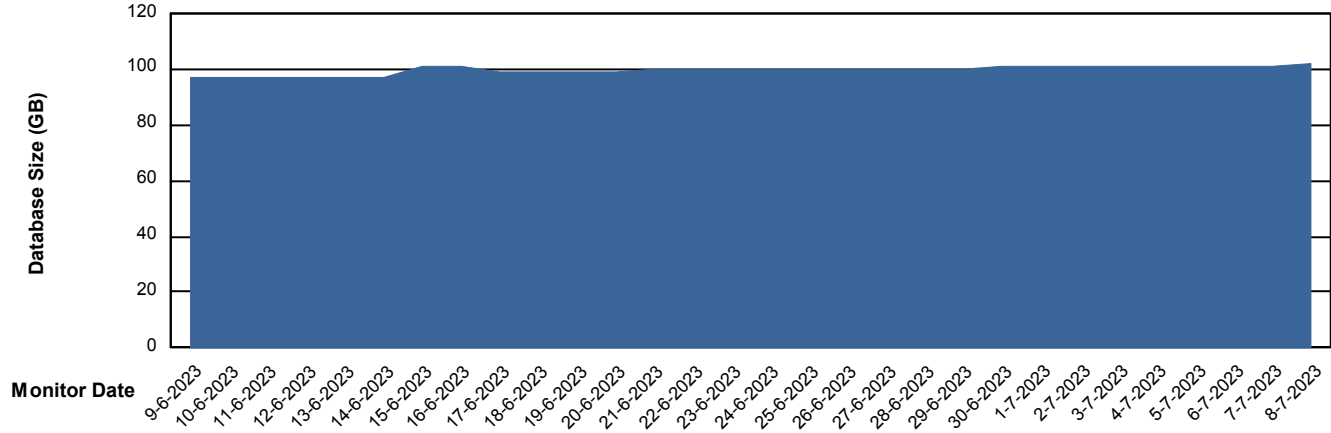

DATABASE SIZE NOA_BI_NOVOBI_Production

Database growth over last month