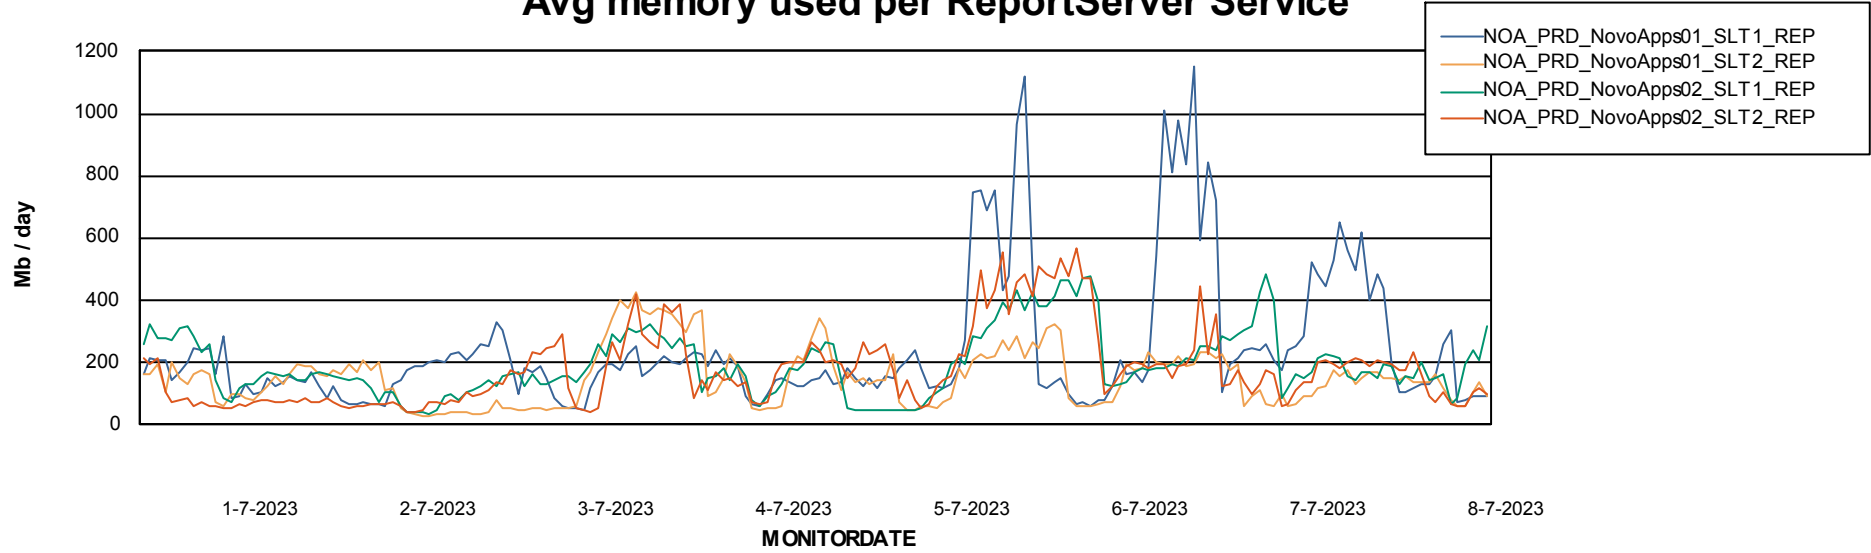

ABSSolute Application ReportServer Services

Avg memory used per ReportServer Service