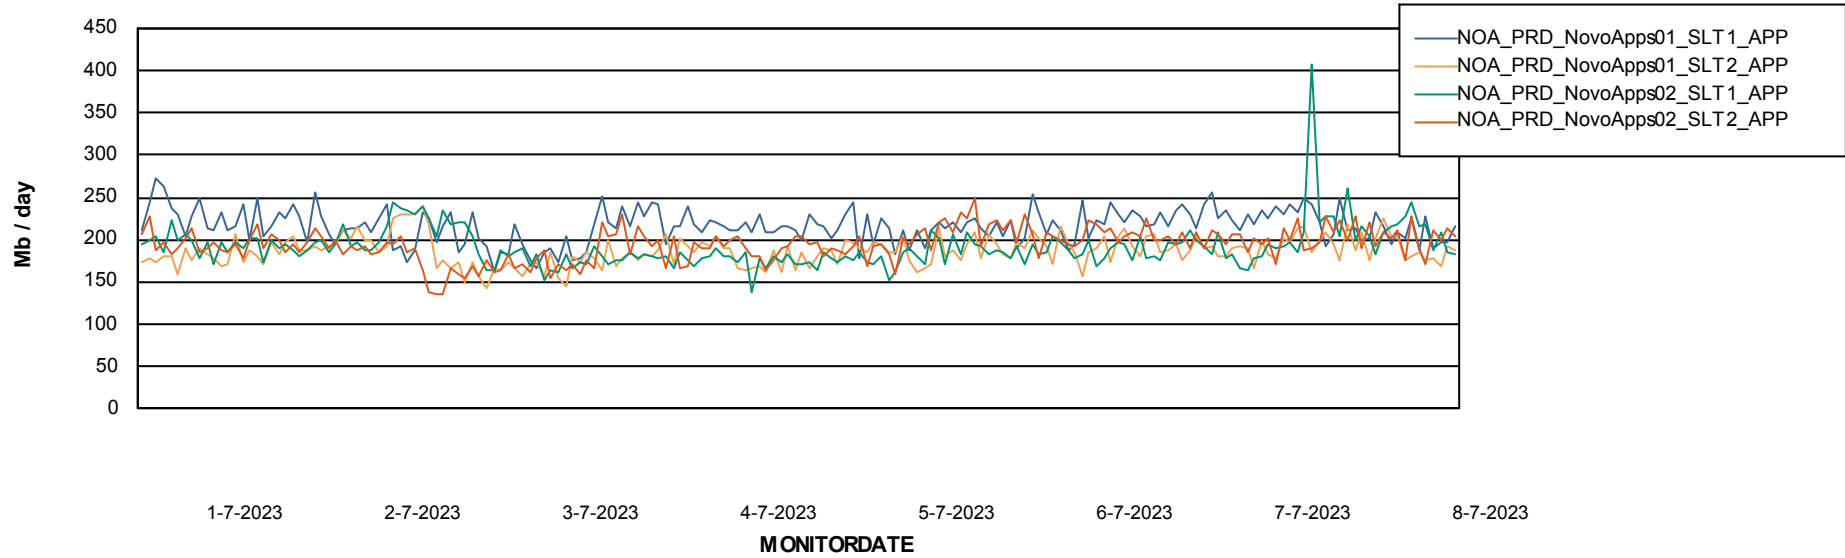

ABSSolute Application Server Services

Avg memory used per ABS Server Service