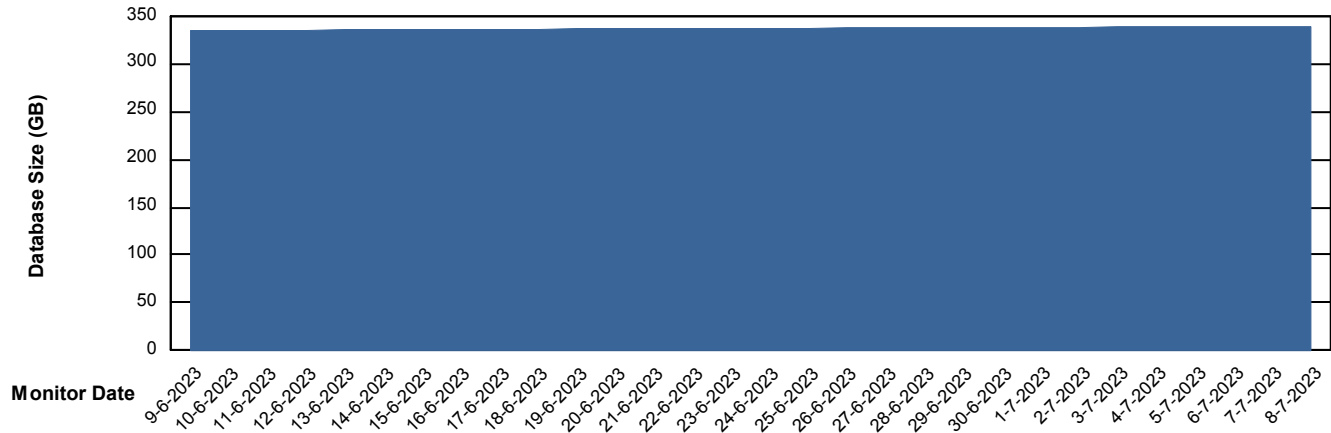

DATABASE SIZE NOA_PRD_NovoABS01_DB

Database growth over last month