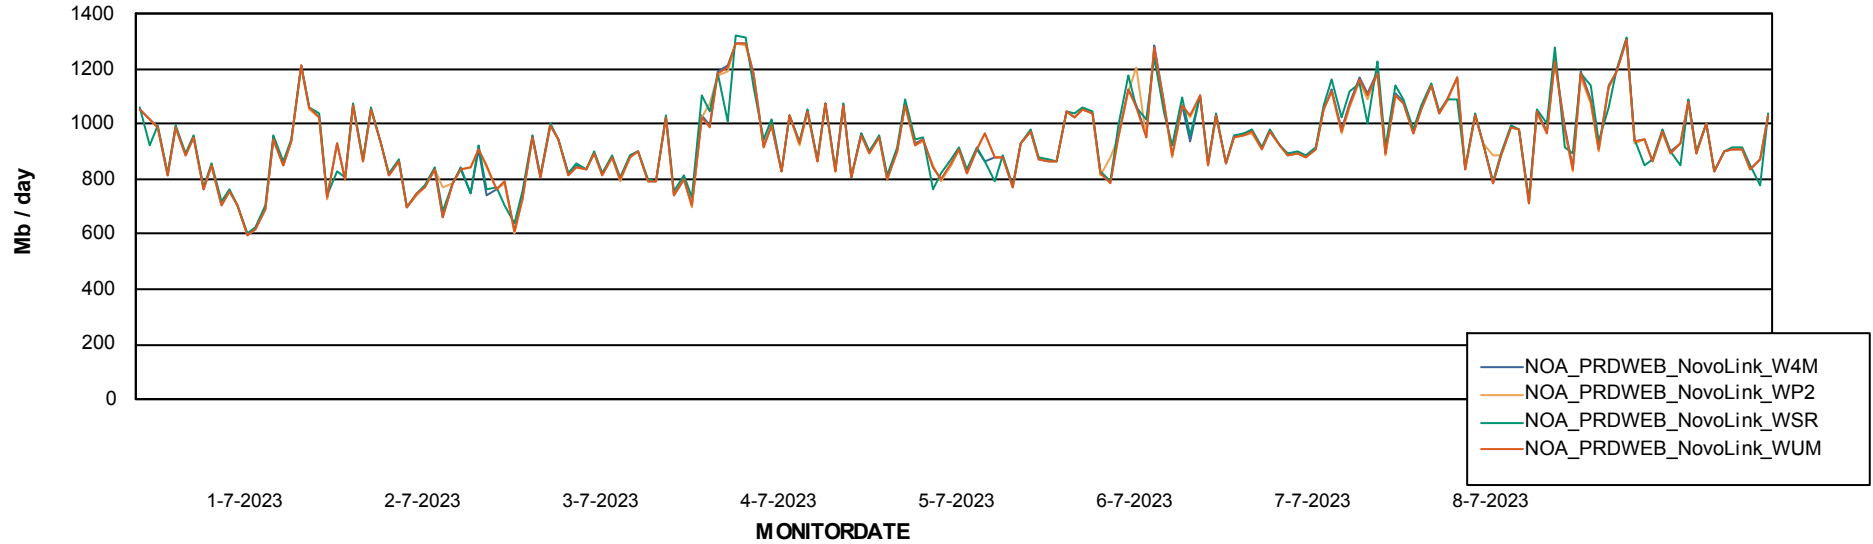

Avg memory used per ReportServer Service

Weekly SLA Customer Report

Customer NOA_Production (24/7)
Database ID 116

ABSSolute Web Component Services

Avg memory used per ABS Web component

Weekly SLA Customer Report