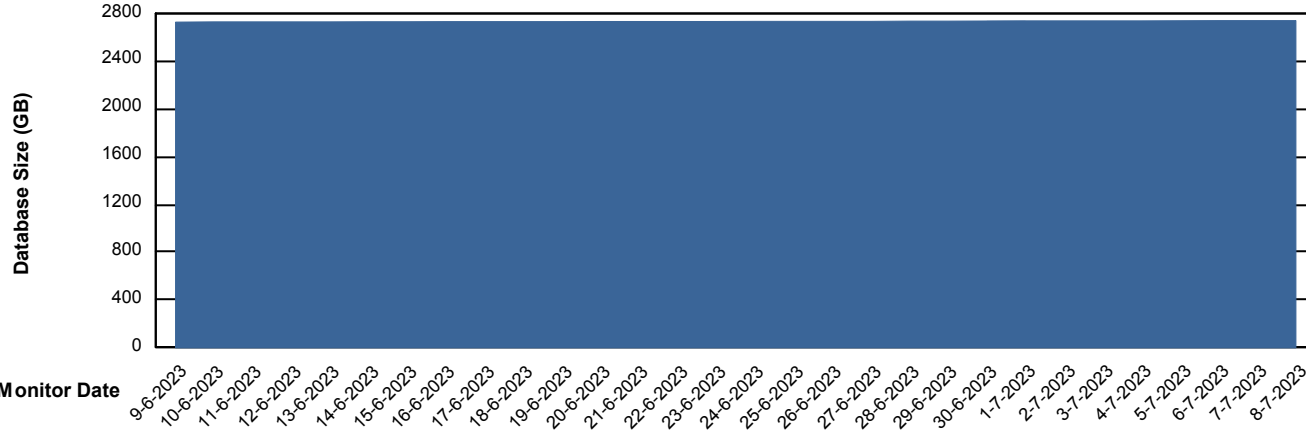

Database growth over last month

Database Tablespace LTS_TEST_CLSABSDB01T_TSTDB

Date	Tablespace Name	Filesize (Gb)	Usedsize (Gb)	Percentage free
8-7-2023	ABSDATA	1,172	982	16
	INDX	2,081	1,748	16
7-7-2023	ABSDATA	1,172	982	16
	INDX	2,081	1,748	16
6-7-2023	ABSDATA	1,172	982	16
	INDX	2,081	1,748	16
5-7-2023	ABSDATA	1,172	982	16
	INDX	2,081	1,747	16
4-7-2023	ABSDATA	1,172	981	16
	INDX	2,081	1,747	16
3-7-2023	ABSDATA	1,172	981	16
	INDX	2,081	1,747	16
2-7-2023	ABSDATA	1,172	981	16
	INDX	2,081	1,747	16