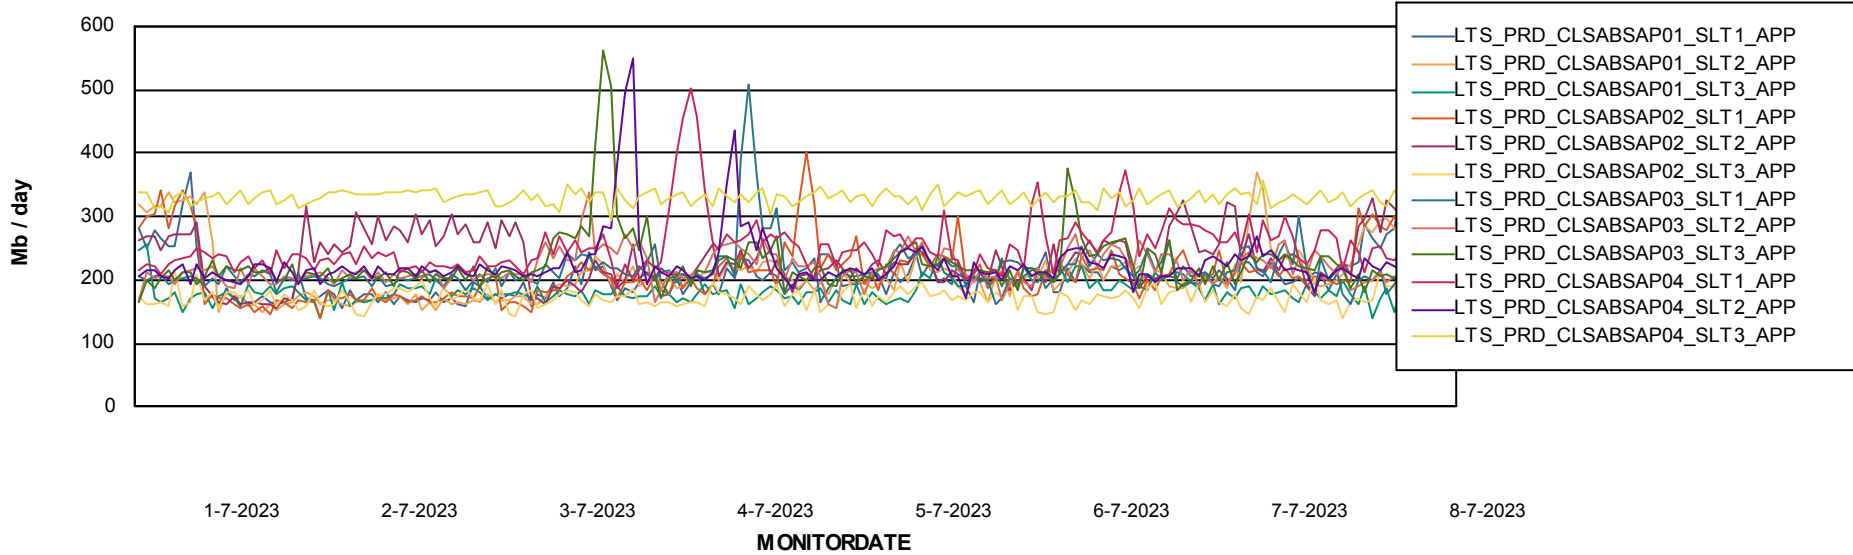

ABSSolute Application Server Services

Avg memory used per ABS Server Service