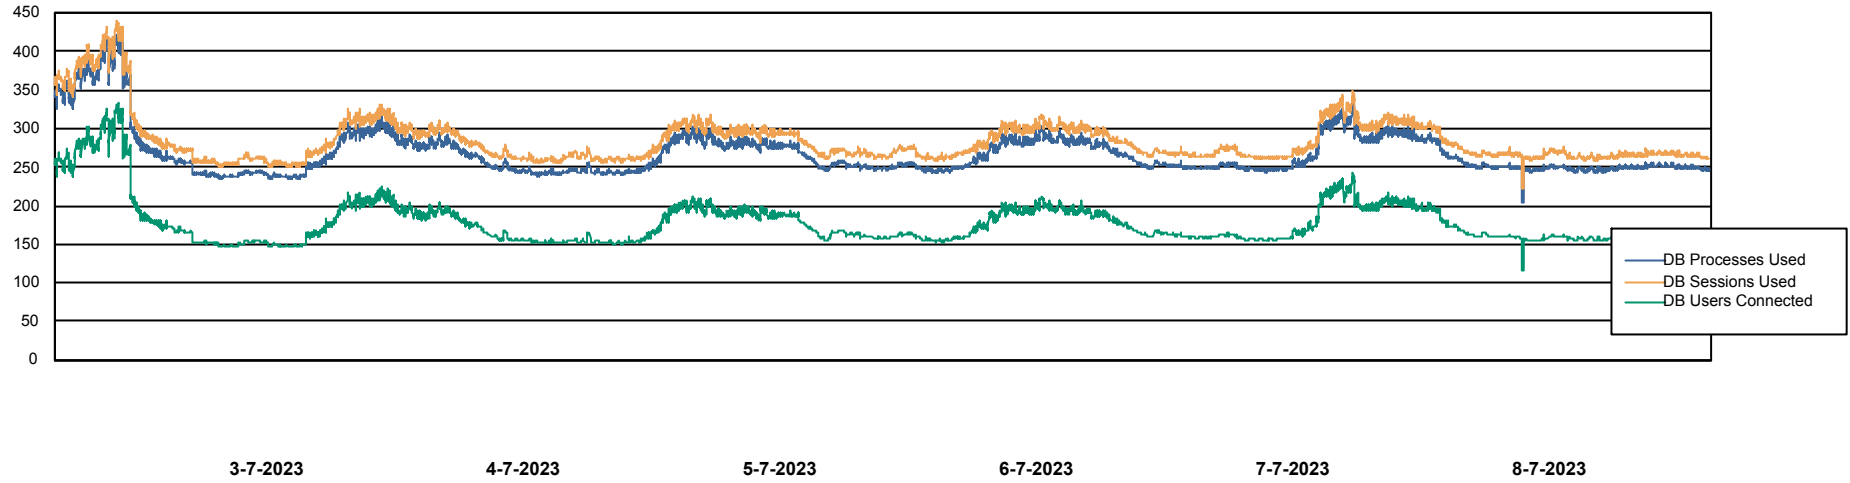

Weekly SLA Customer Report

Customer LTS(CleanLease)_Production
Database ID 126

Database Performance LTS_PROD_CLSABSBI01_BI

Weekly SLA Customer Report

Customer LTS(CleanLease)_Production
Database ID 126

Database Performance LTS_PROD_CLSABSD01_PRDB