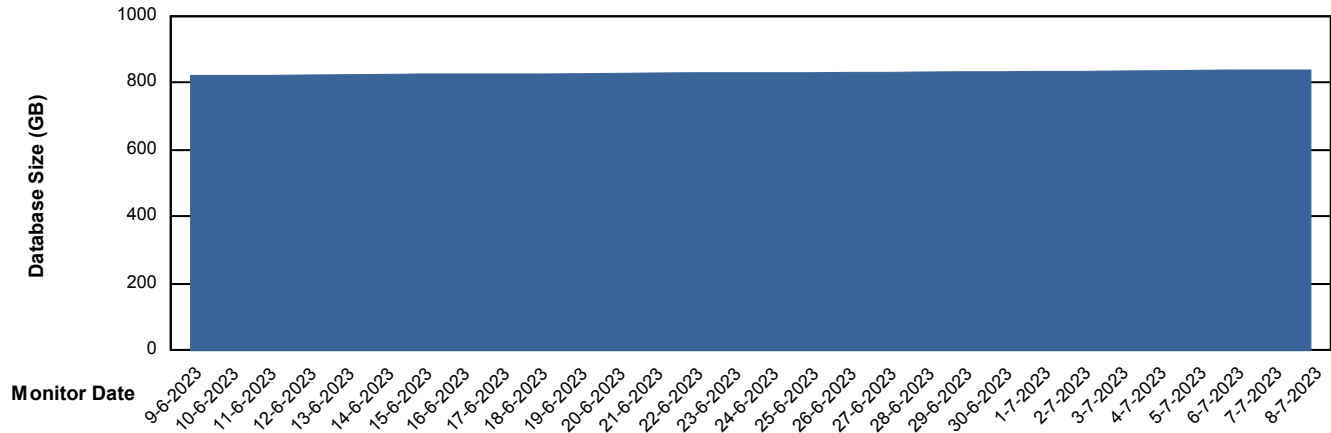

Customer LTS(CleanLease)_Production
Database ID 126

DATABASE SIZE LTS_PROD_CLSABSBI01_BI

Database growth over last month

DATABASE SIZE LTS_PROD_CLSABSDB01_PRDB

Database growth over last month

Weekly SLA Customer Report