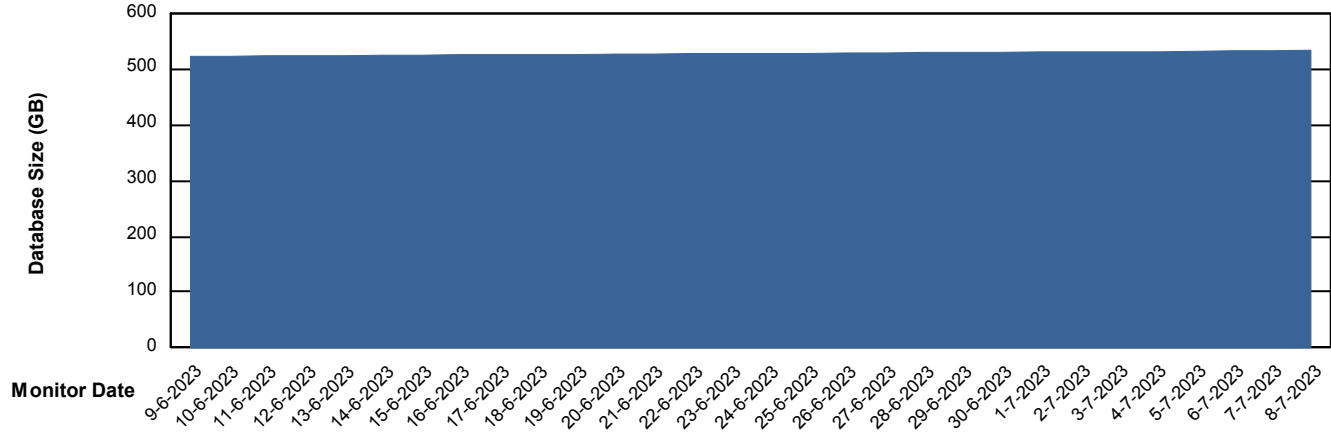

DATABASE SIZE LTS_PROD_CLSABSBI01_BI

Database growth over last month