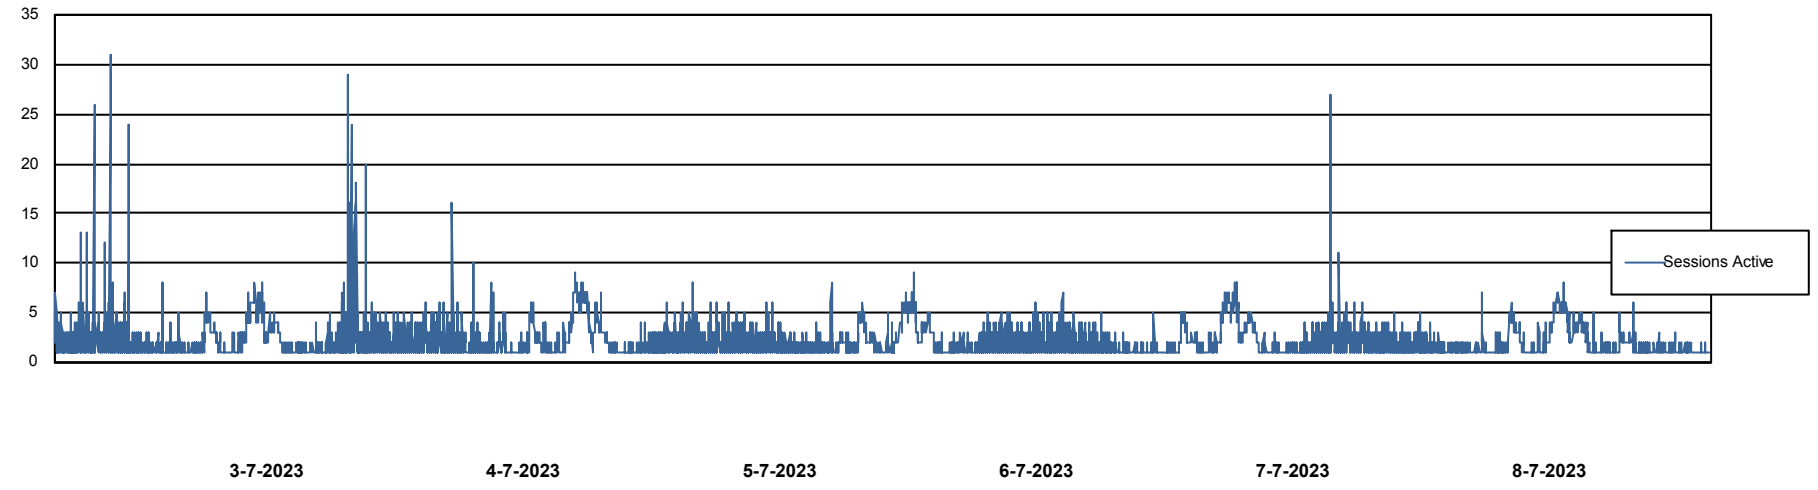

Weekly SLA Customer Report

Customer LTS(CleanLease)_Production
Database ID 126

Database Performance LTS_PROD_CLSABSBI01_BI

Weekly SLA Customer Report

Customer LTS(CleanLease)_Production
Database ID 126

Database Performance LTS_PROD_CLSABSD01_PRDB