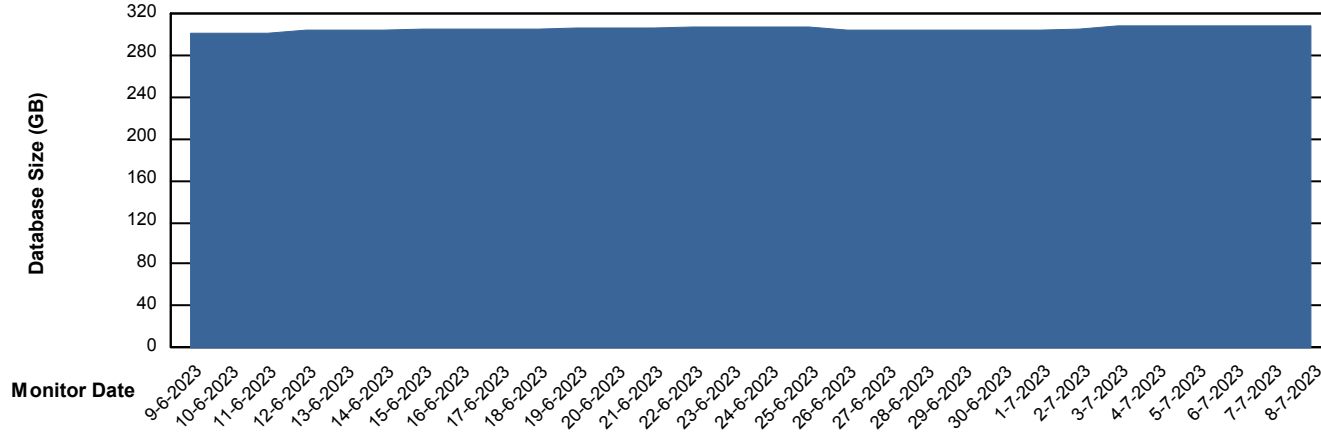

Database Performance LLGDB_Standby_TS2

DB Processes Max 300
DB Processes Max 0
DB Processes Max 4

Weekly SLA Customer Report

Customer LLG_Production
Database ID 53

Database Performance LLGDBBI_Production

DB Processes Max 1,000

Weekly SLA Customer Report

Customer LLG_Production
Database ID 53

DATABASE SIZE LLGDB_Production

Database growth over last month

DATABASE SIZE LLGDBBI_Production

Database growth over last month

Weekly SLA Customer Report