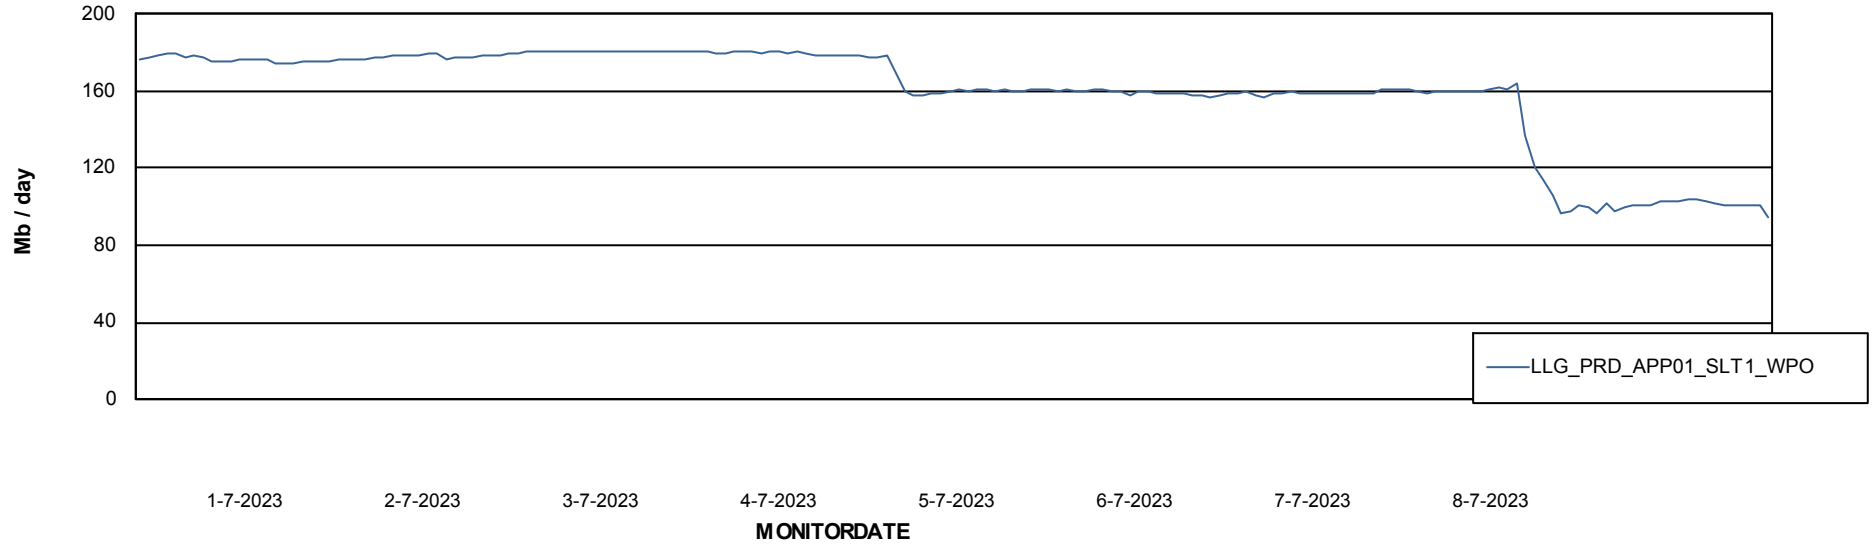

ABSSolute Application Server Services

Avg memory used per ABS Web component