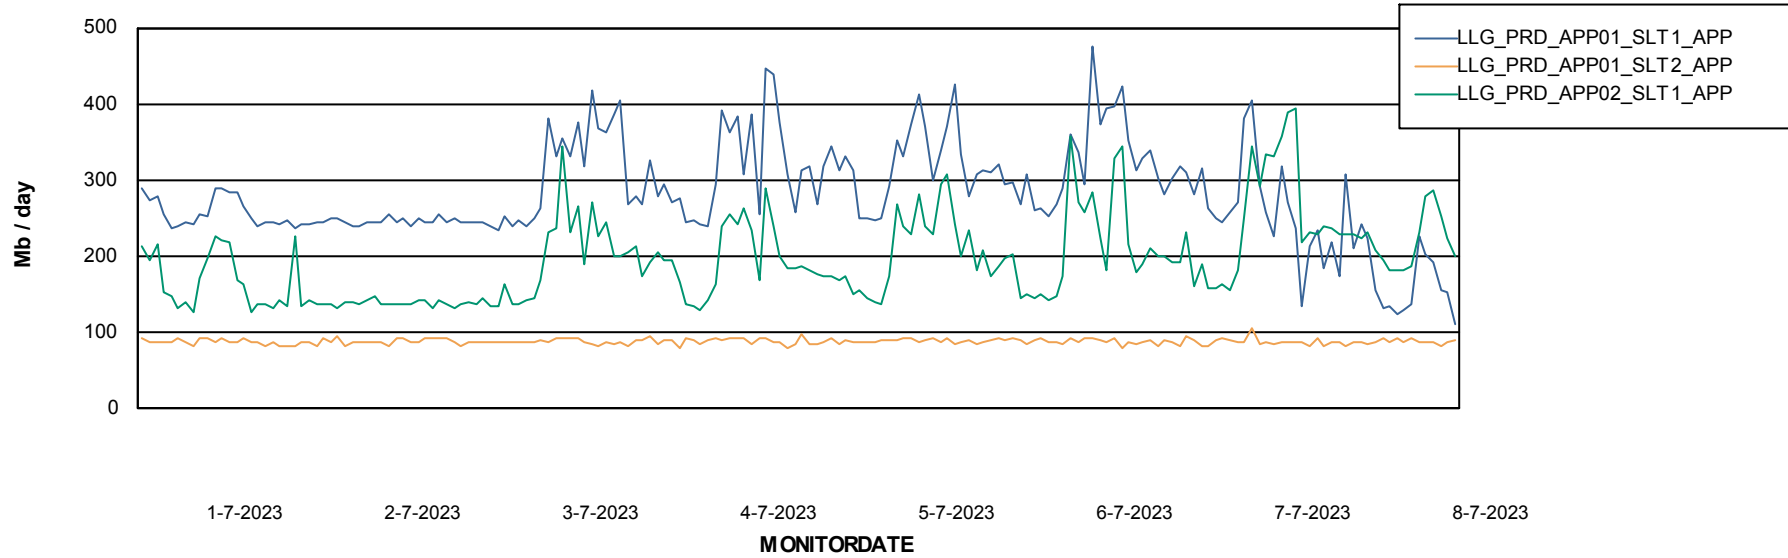

ABSSolute Application Server Services

Avg memory used per ABS Server Service