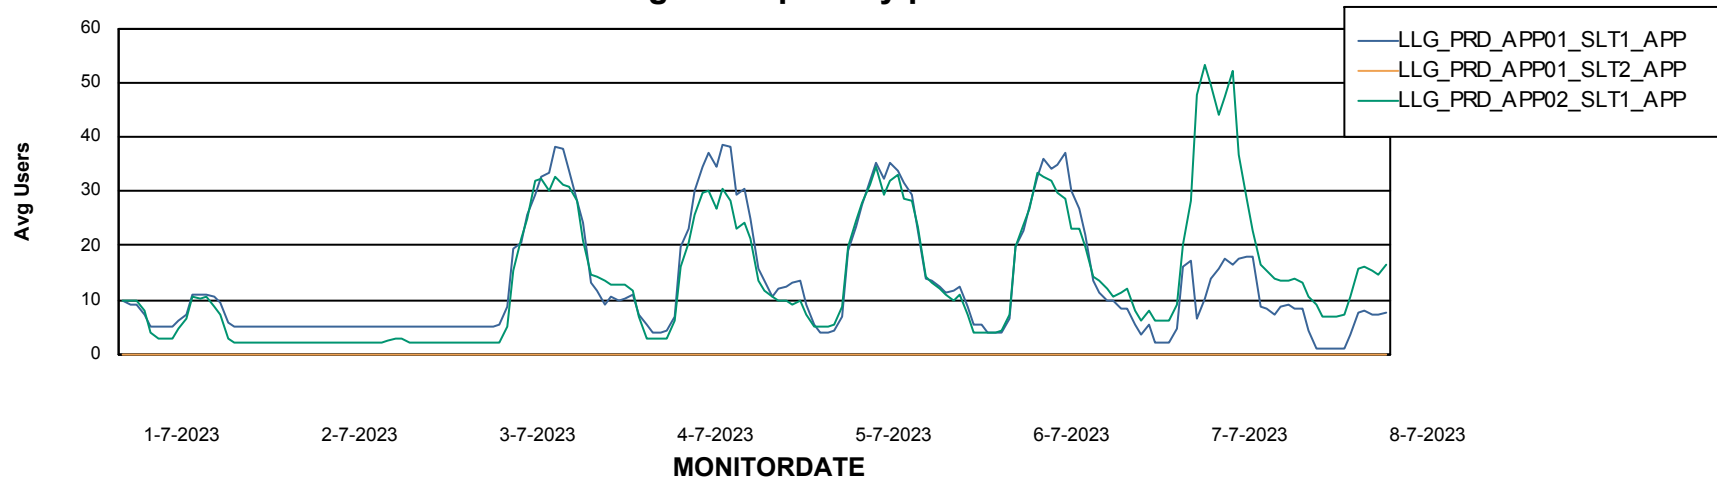

Avg users per day per ABS server