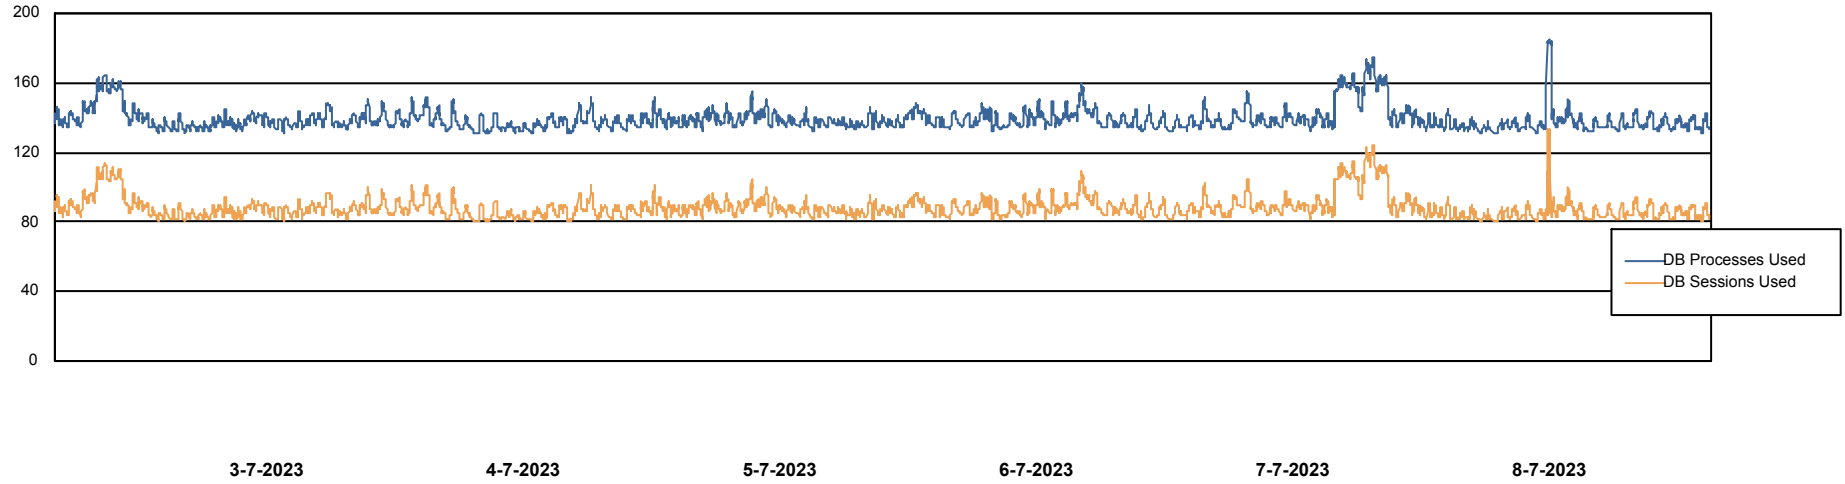

Database Performance LLGDB_Production

DB Processes Max 4
DB Processes Max 300