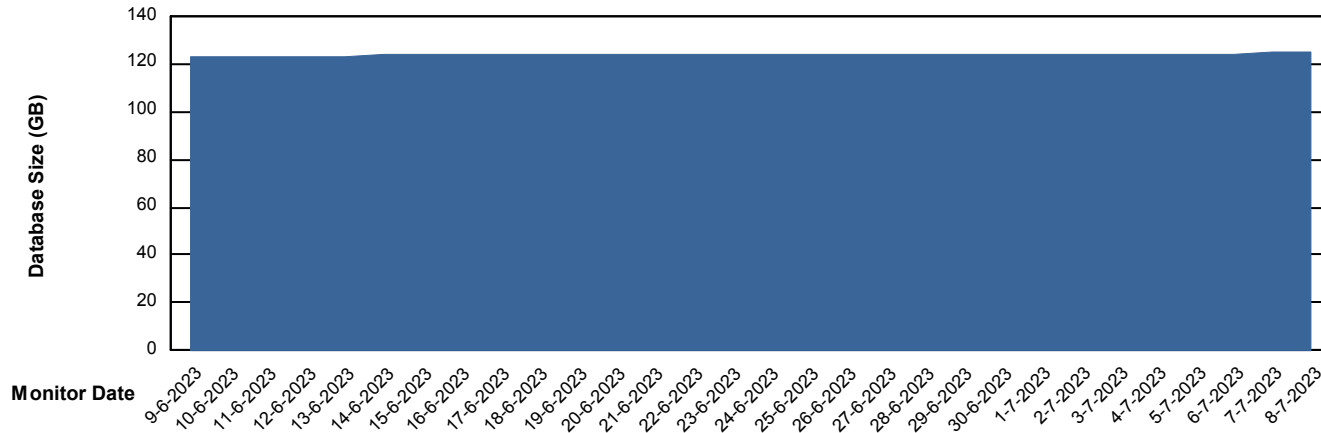

Weekly SLA Customer Report

Customer LLG_Production
Database ID 53

DATABASE SIZE LLGDB_Production

Database growth over last month

DATABASE SIZE LLGDBBI_Production

Database growth over last month

Weekly SLA Customer Report