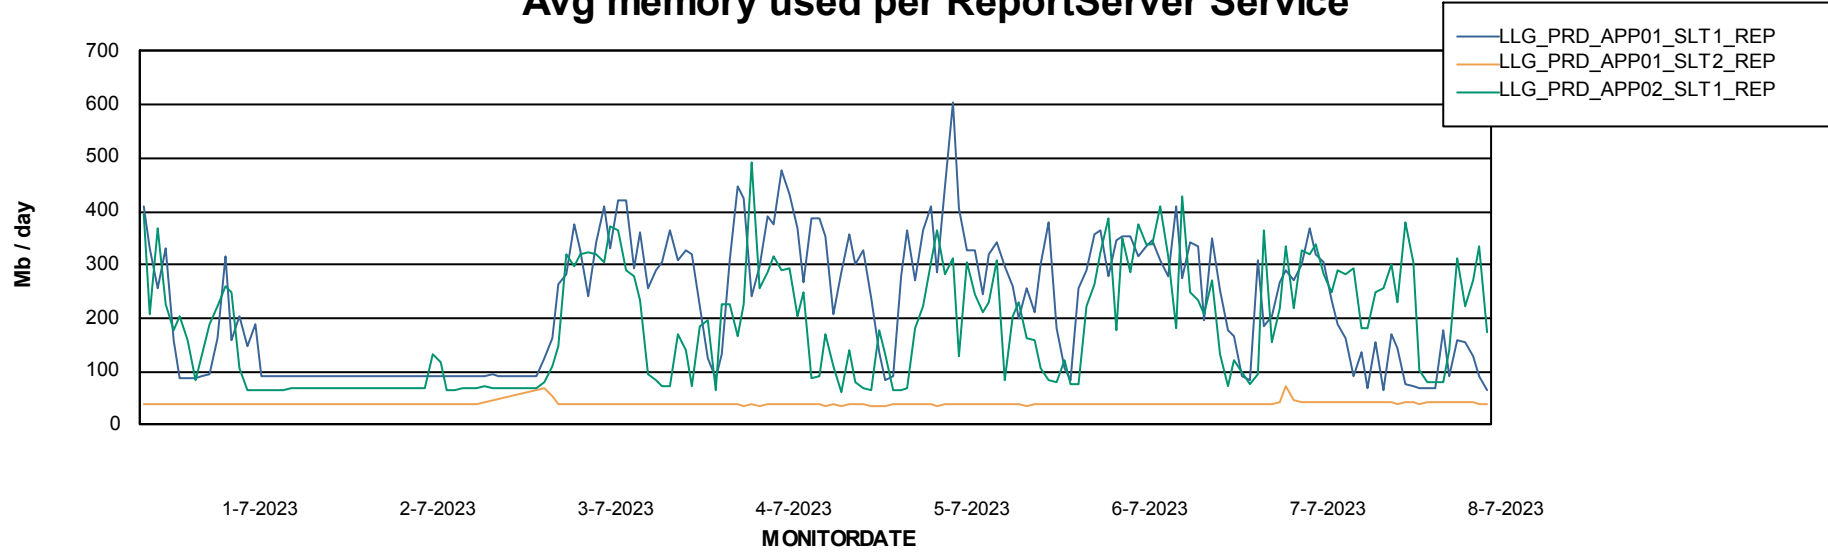

ABSSolute Application Server Services

Avg memory used per ReportServer Service