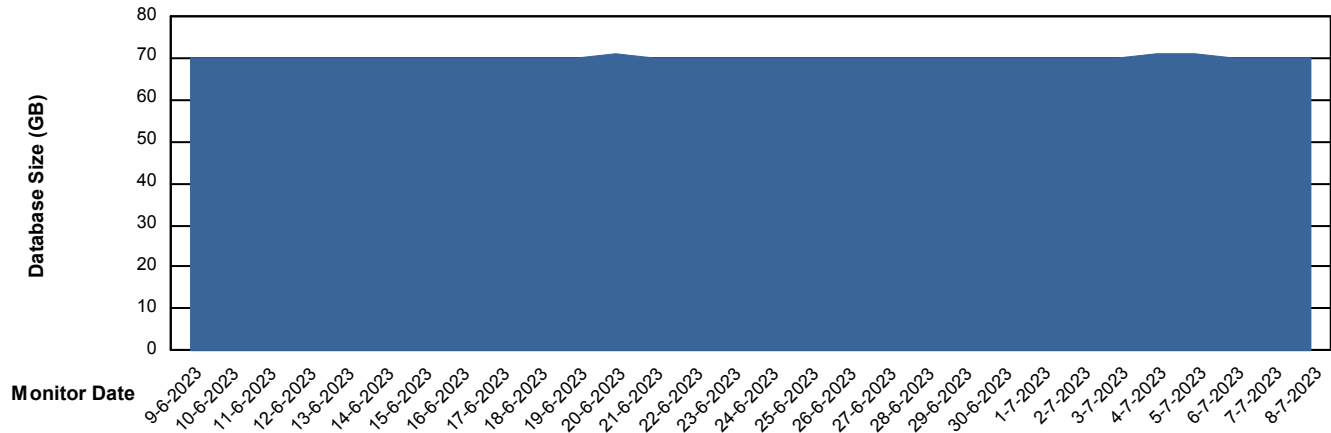

DATABASE SIZE KLA_TST_KLAHQORA04_DB

Database growth over last month