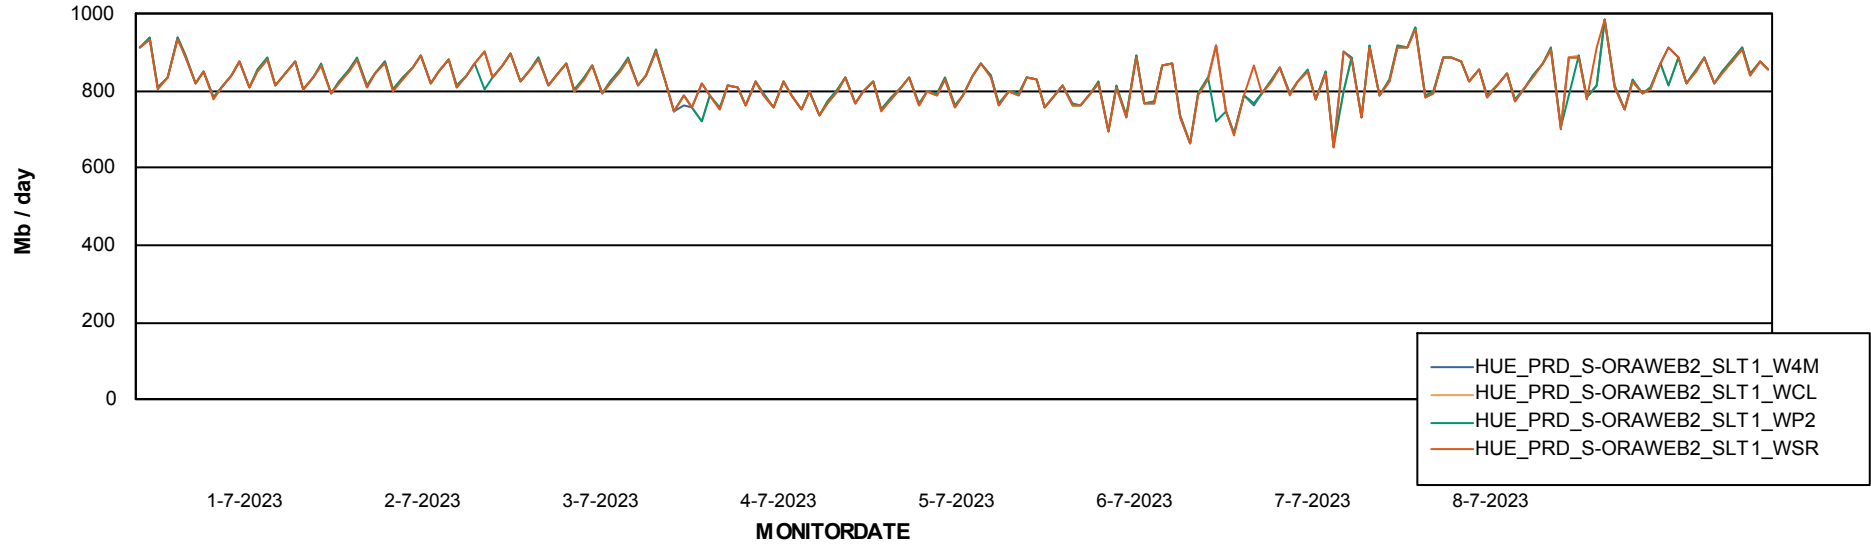

ABSSolute Web Component Services

Avg memory used per ABS Web component