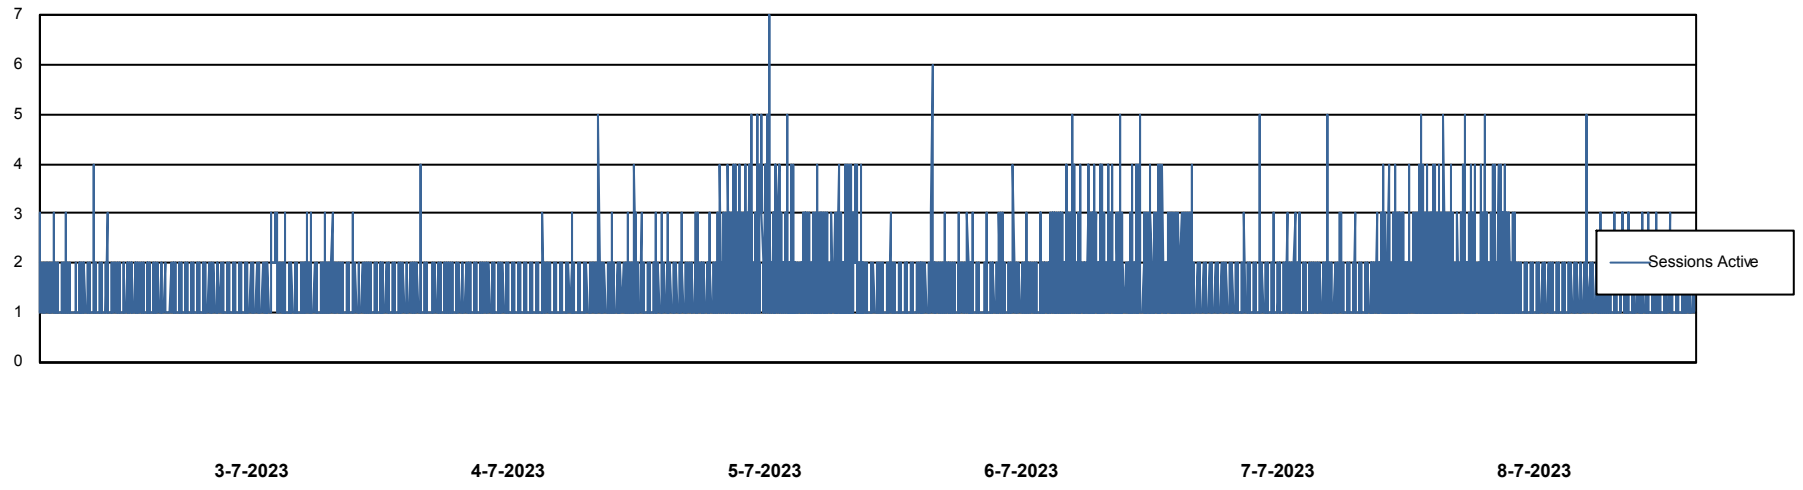

Database Performance HUE_PRD_S-ORAPROD2_DB