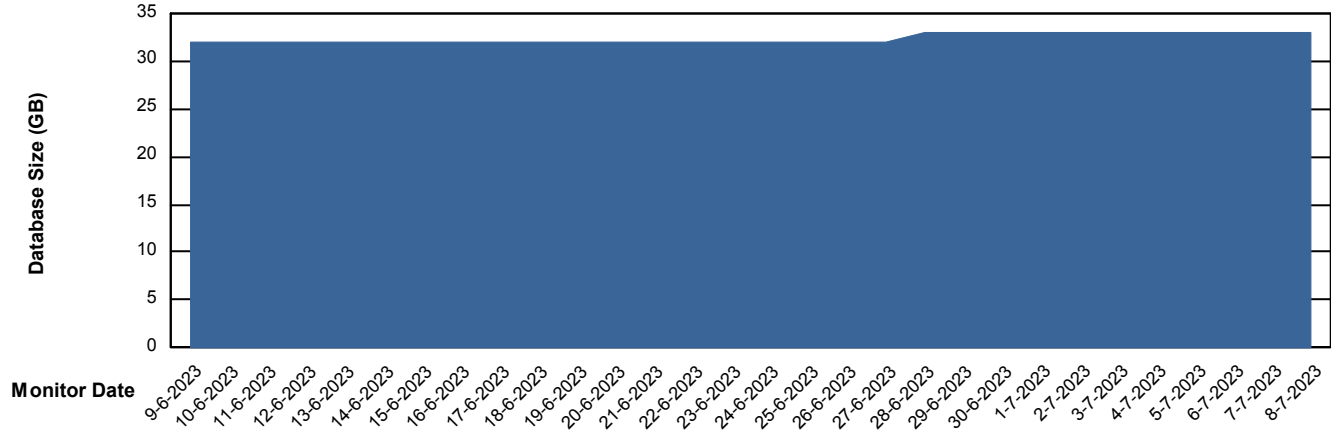

DATABASE SIZE HUE_PRD_S-ORABI_DB

Database growth over last month