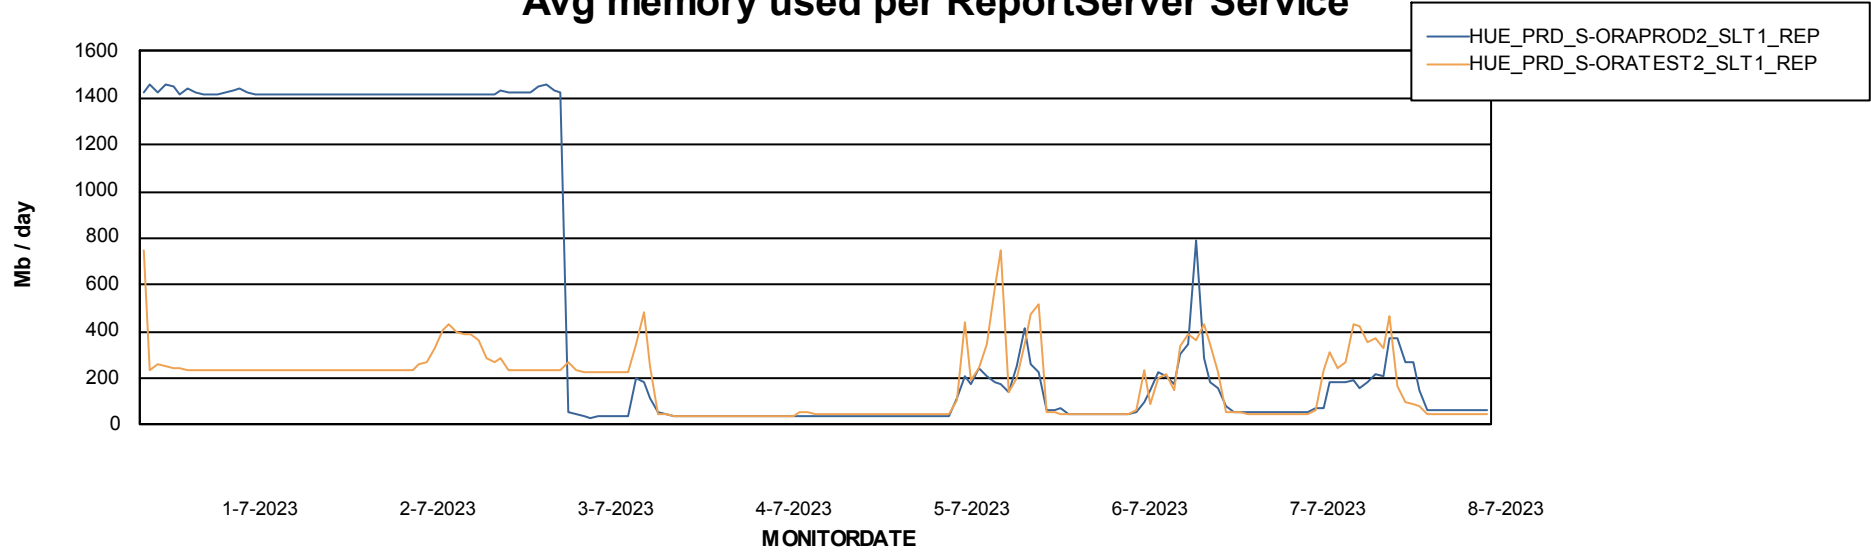

ABSSolute Application ReportServer Services

Avg memory used per ReportServer Service