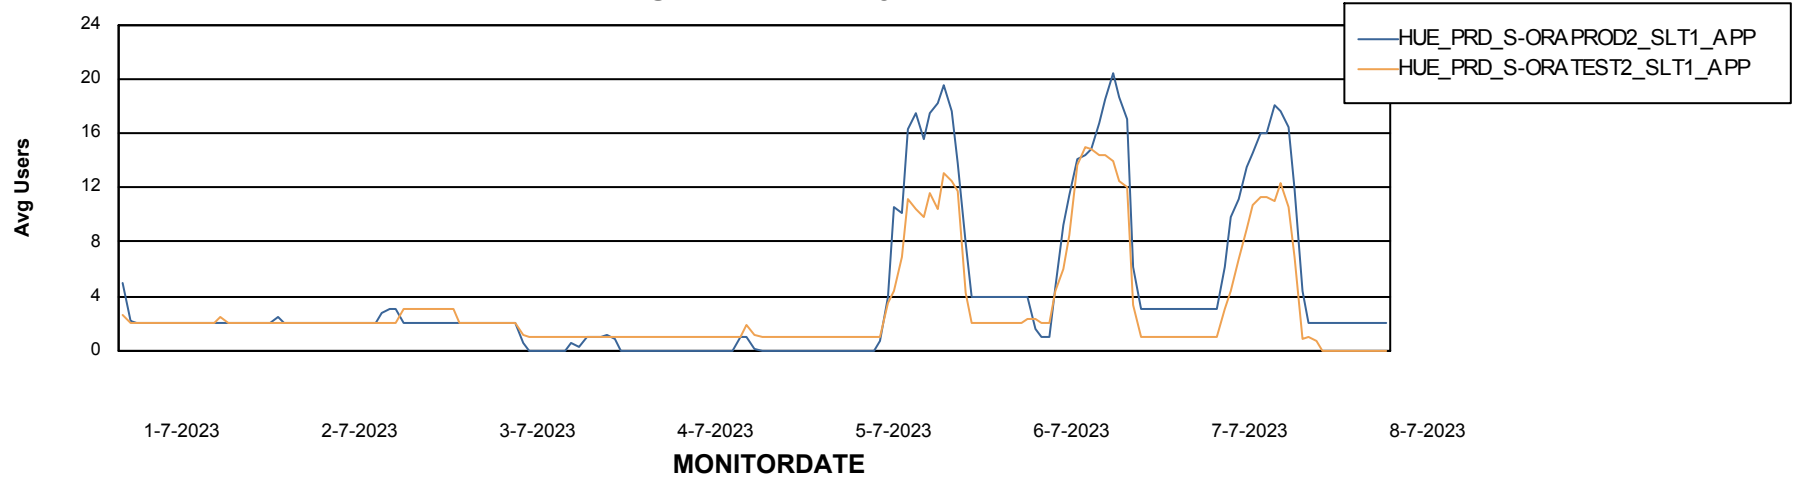

Avg users per day per ABS server