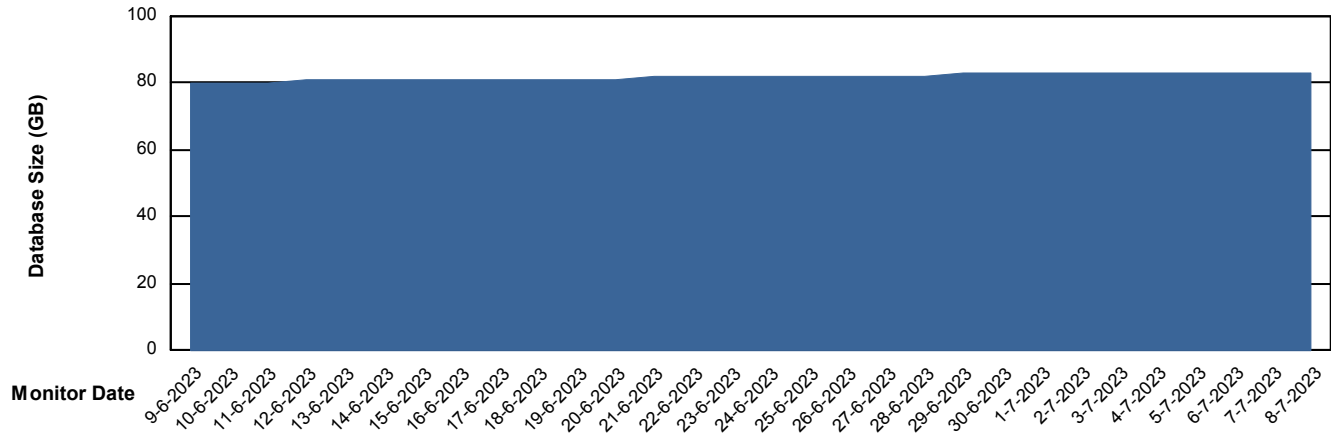

DATABASE SIZE HUE_PRD_S-ORAPROD2_DB

Database growth over last month