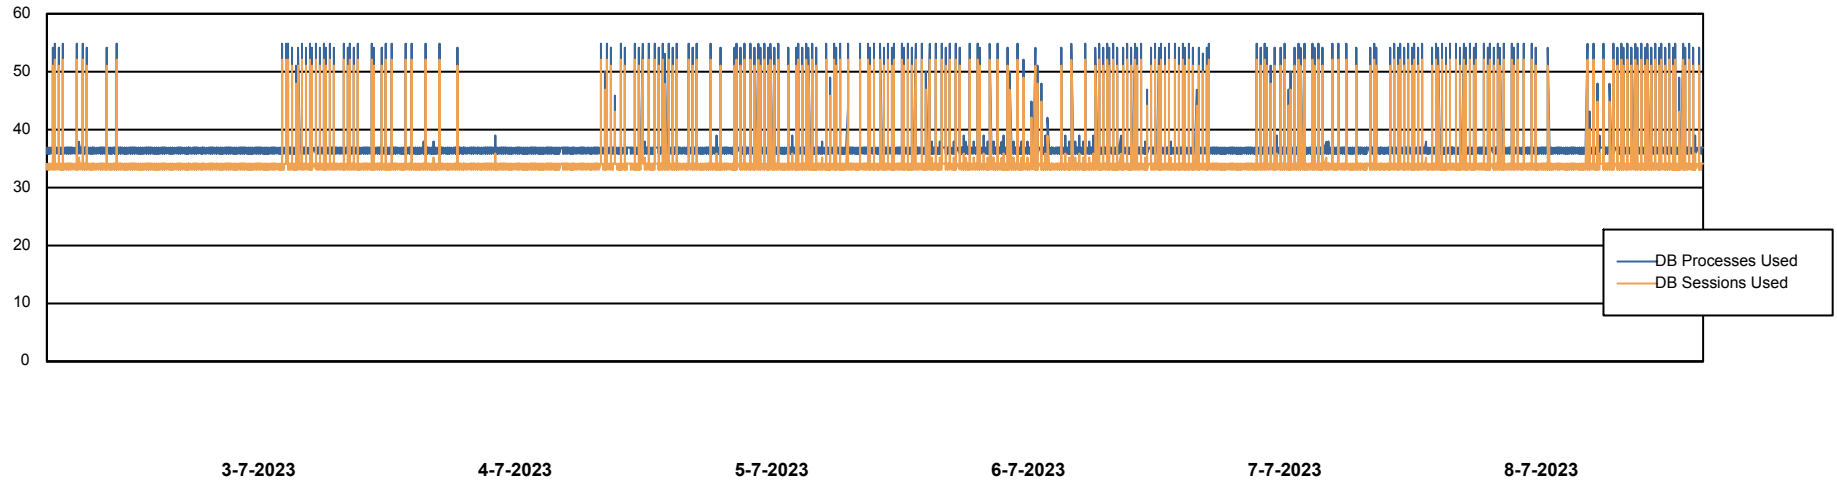

Database Performance HUE_STB_S-ORATEST2_DB

DB Processes Max 1,000