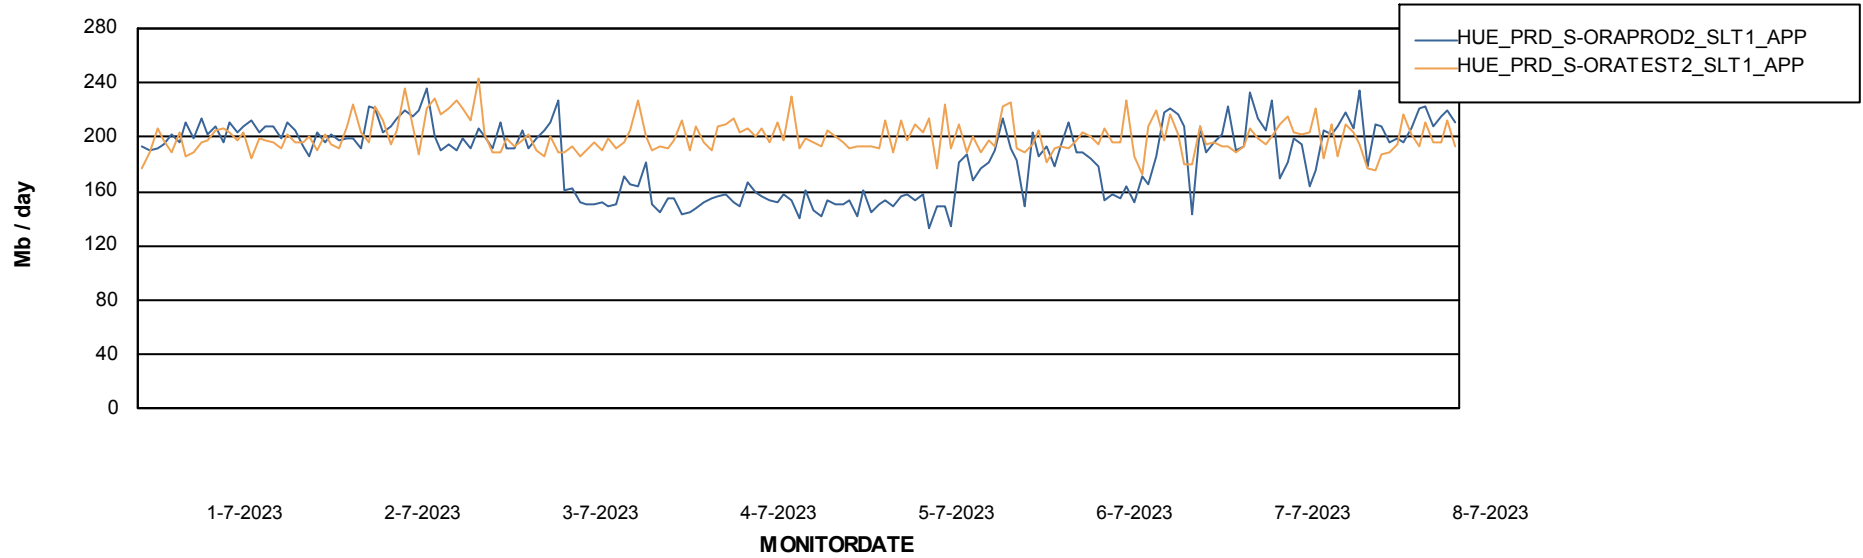

ABSSolute Application Server Services

Avg memory used per ABS Server Service