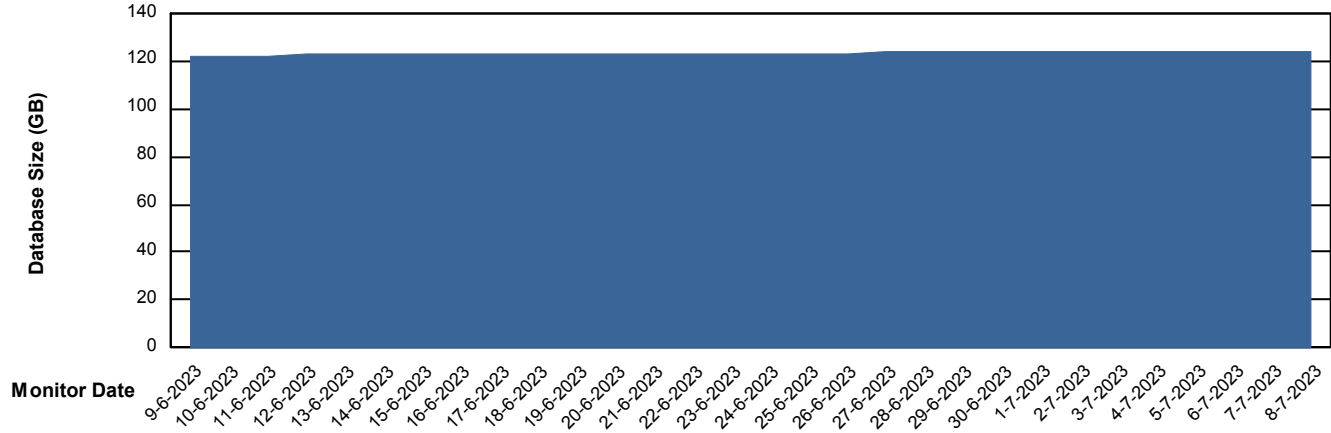

DB Processes Max 1,000

Weekly SLA Customer Report

Customer EUT_Production
Database ID 114

DATABASE SIZE EUT_EUP_PRD_URVINA22T_DB

Database growth over last month

DATABASE SIZE EUT_URM_PRD_URVINA26_DB

Database growth over last month