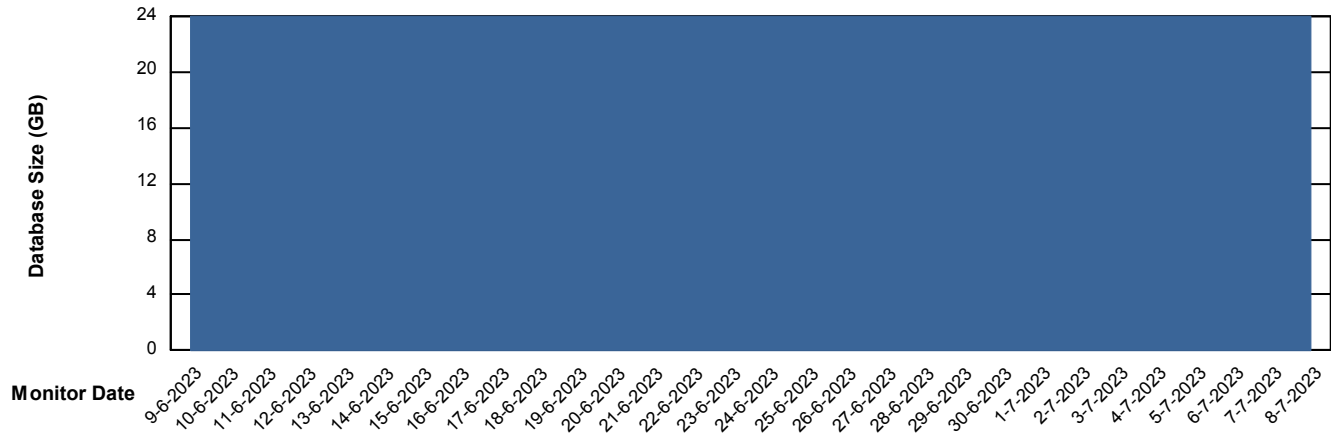

DB Processes Max 1,000

Weekly SLA Customer Report

Customer EUT_Production
Database ID 114

DATABASE SIZE EUT_EUP_PRD_URVINA22T_DB

Database growth over last month

DATABASE SIZE EUT_URM_PRD_URVINA26_DB

Database growth over last month