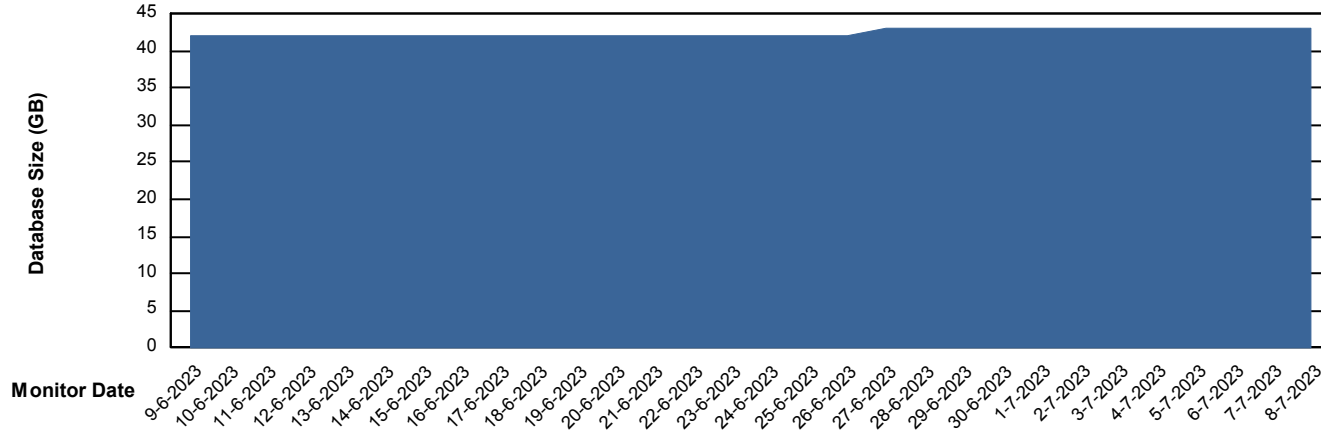

Customer ELJ Production
Database ID 72

Database Performance ELJDB_Standby

DB Processes Max 600
DB Sessions Max 4

Weekly SLA Customer Report

Customer ELJ Production
Database ID 72

DATABASE SIZE ELJDB_BI

Database growth over last month