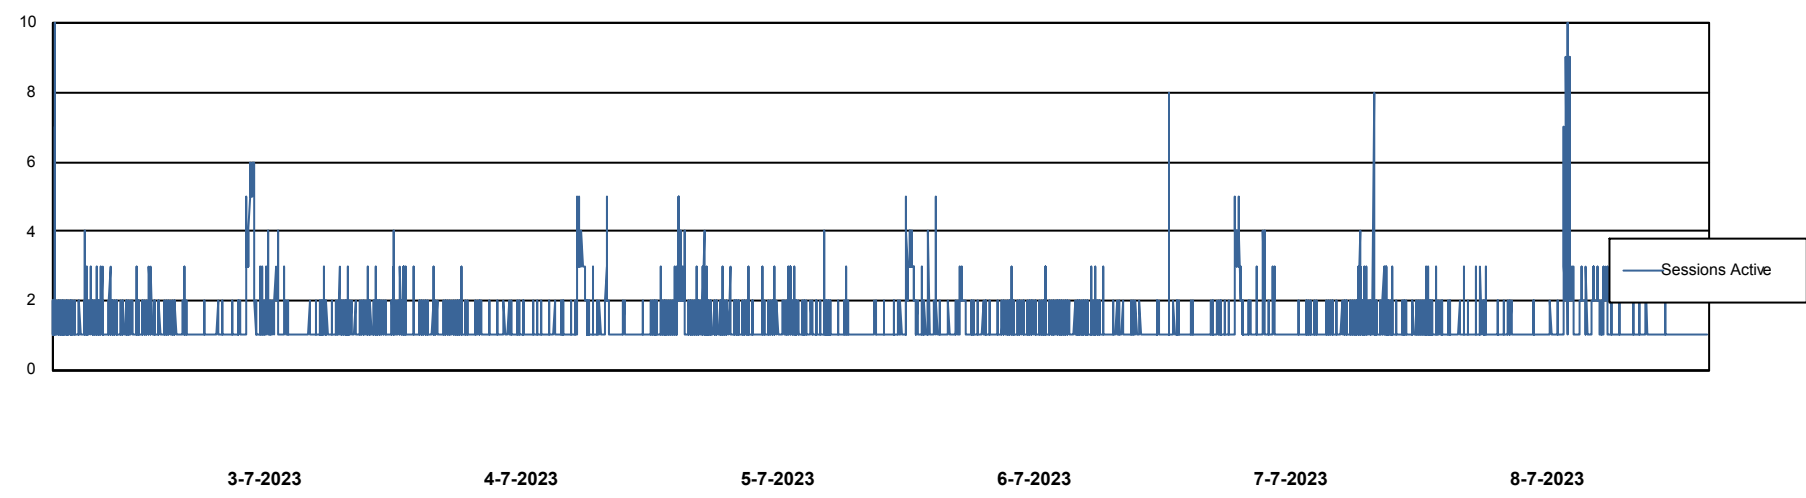

Weekly SLA Customer Report

Customer ELJ Production
Database ID 72

Database Performance ELJDB_BI

Weekly SLA Customer Report

Customer ELJ Production
Database ID 72

Database Performance ELJDB_Production

Weekly SLA Customer Report

Customer ELJ Production
Database ID 72

Database Performance ELJDB_Standby

DB Processes Max 600
DB Sessions Max 4

Weekly SLA Customer Report

Customer ELJ Production
Database ID 72

DATABASE SIZE ELJDB_BI

Database growth over last month