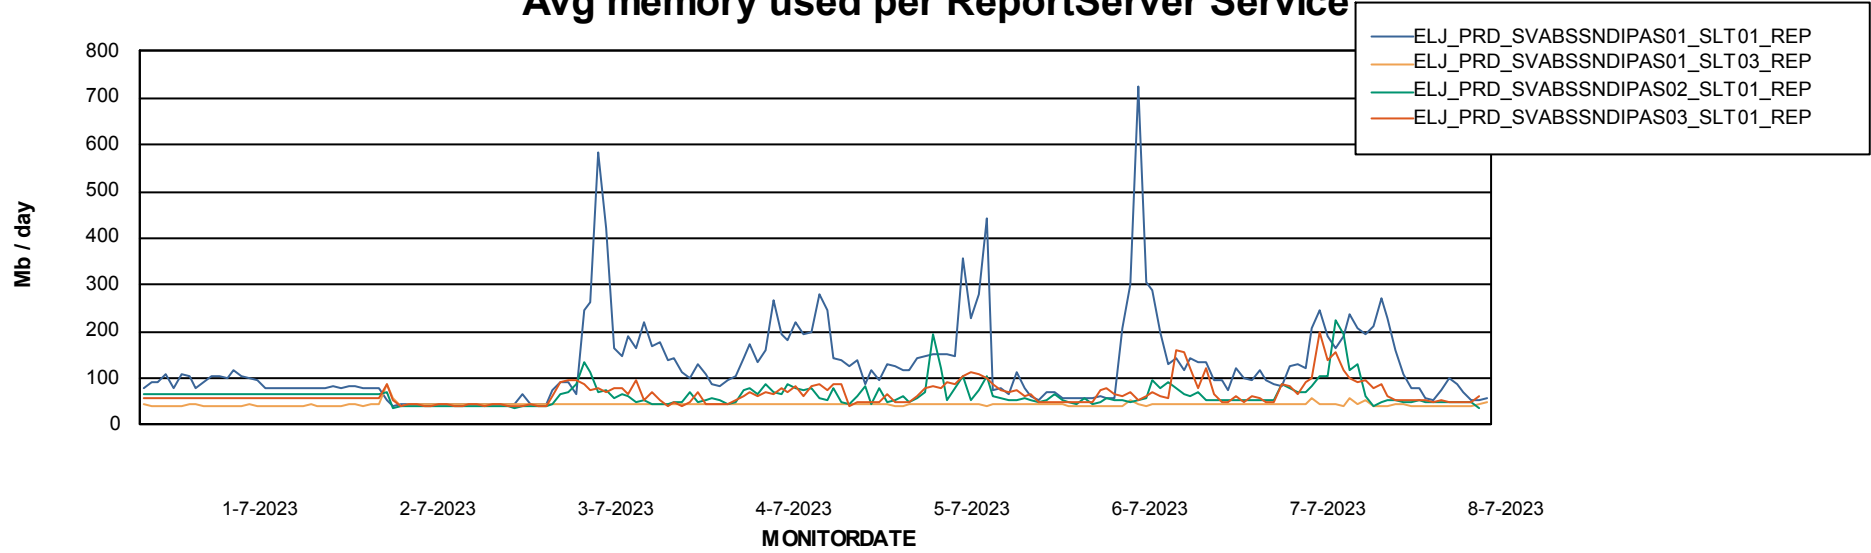

Avg memory used per ABS Server Service

Avg users per day per ABS server

Weekly SLA Customer Report

Customer ELJ Production
Database ID 72

ABSSolute Application ReportServer Services

Avg memory used per ReportServer Service