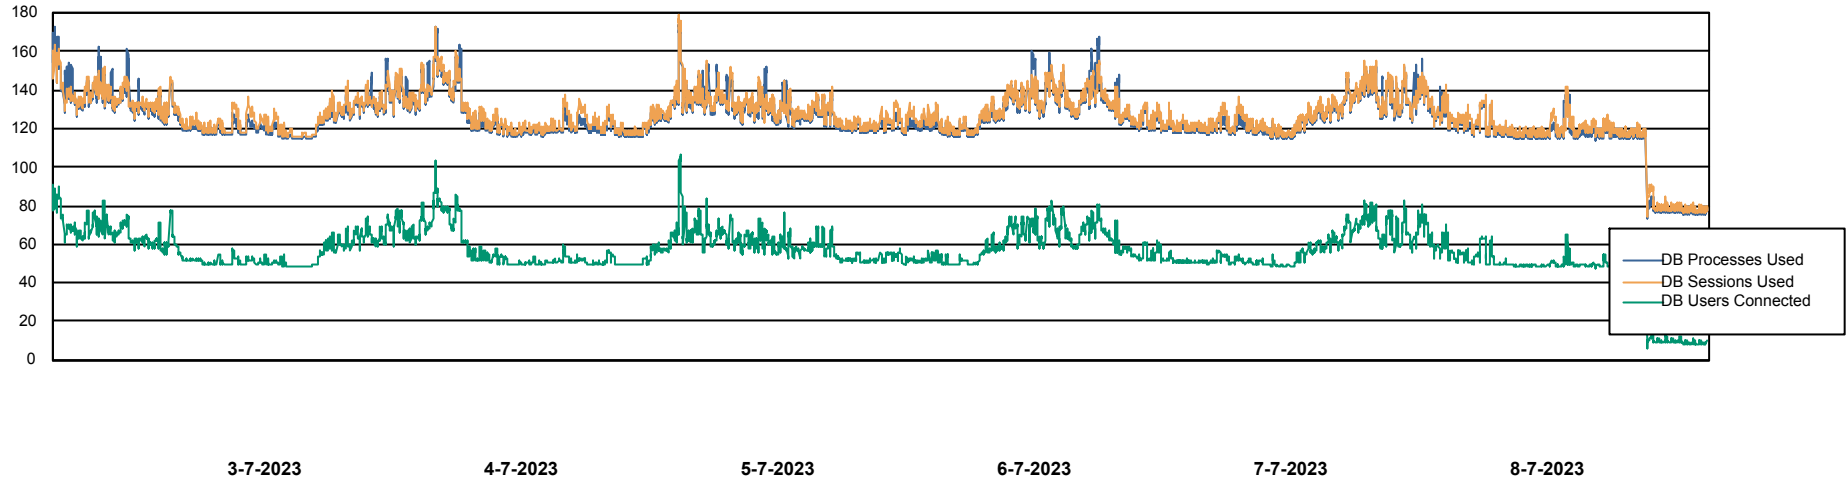

Weekly SLA Customer Report

Customer ELJ Production
Database ID 72

Database Performance ELJDB_BI

Weekly SLA Customer Report

Customer ELJ Production
Database ID 72

Database Performance ELJDB_Production

Weekly SLA Customer Report

Customer ELJ Production
Database ID 72

Database Performance ELJDB_Standby

DB Processes Max 600
DB Sessions Max 4

Weekly SLA Customer Report

Customer ELJ Production
Database ID 72

DATABASE SIZE ELJDB_BI

Database growth over last month