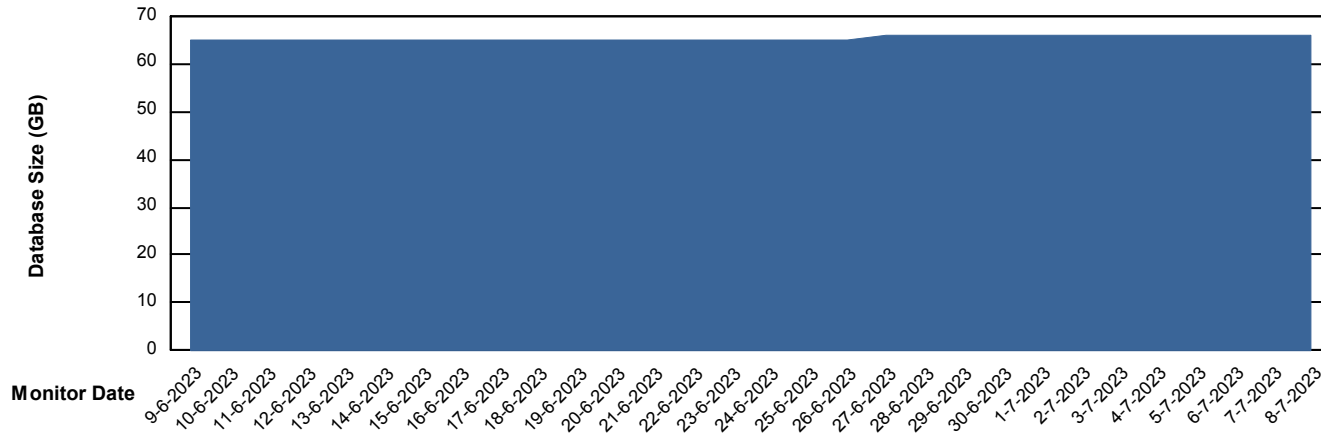

DATABASE SIZE ELJDB_Production

Database growth over last month