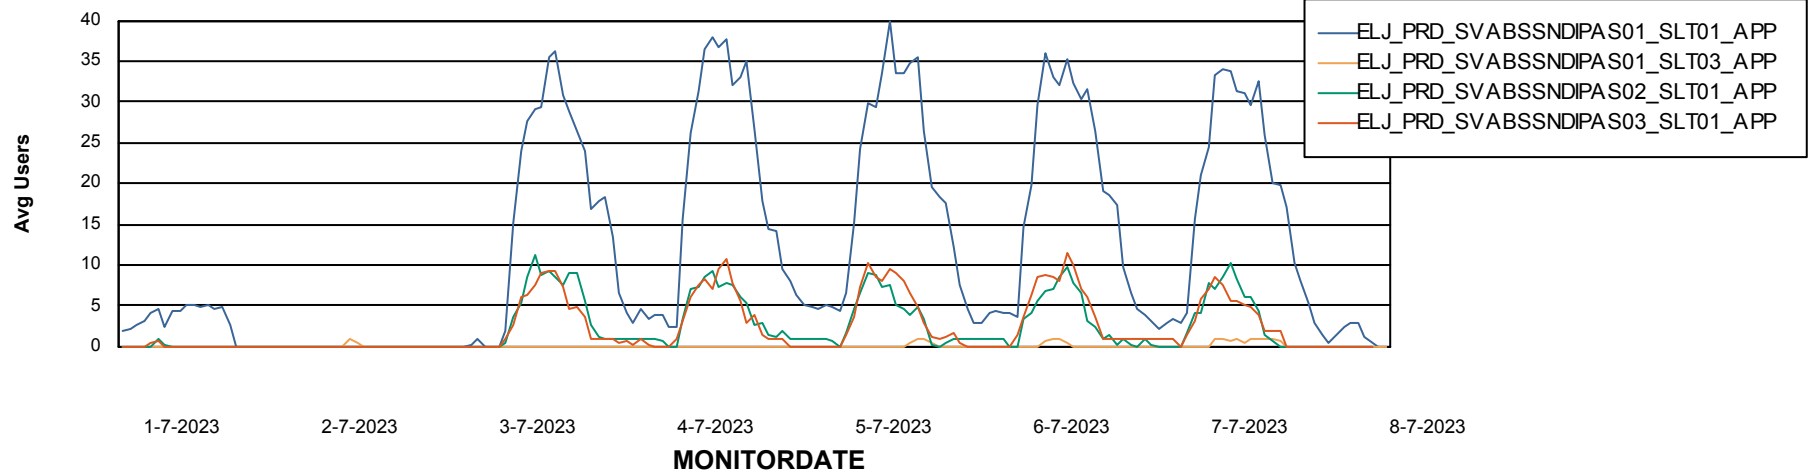

Avg users per day per ABS server