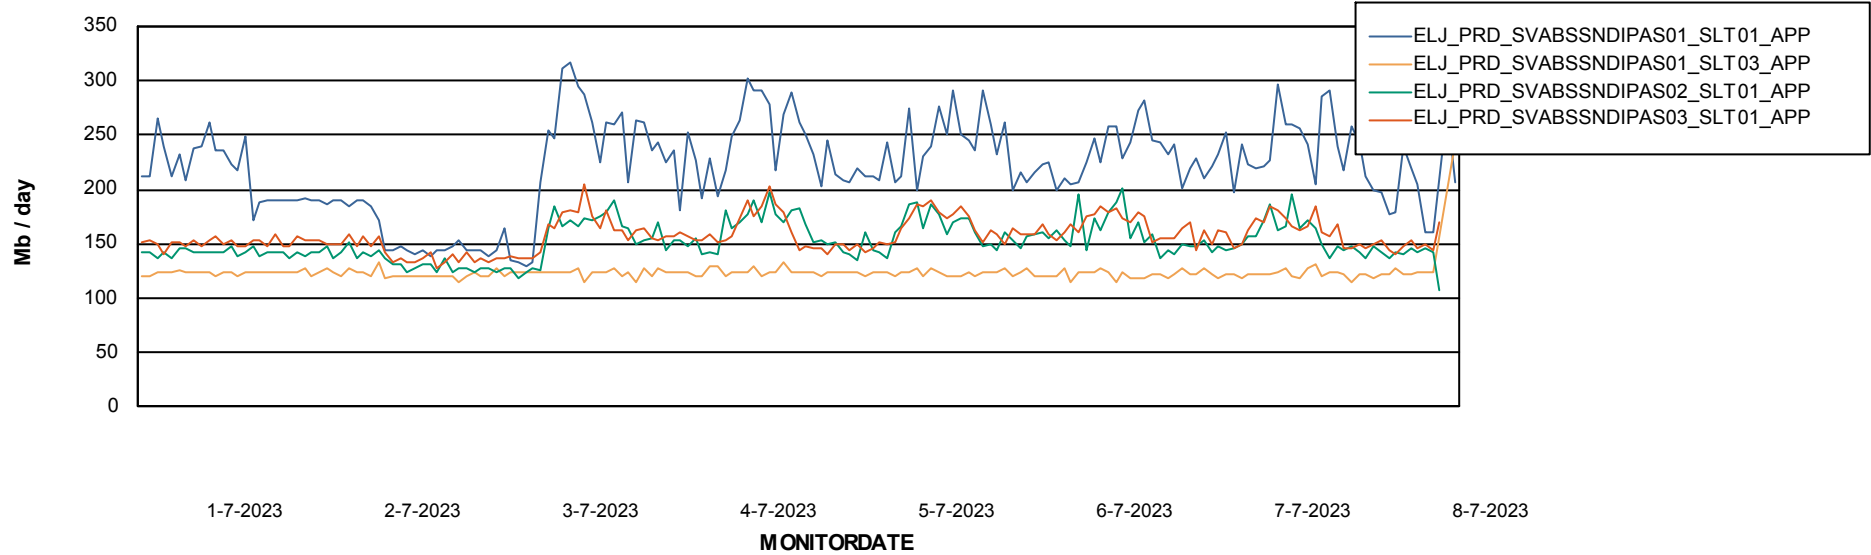

ABSSolute Application Server Services

Avg memory used per ABS Server Service