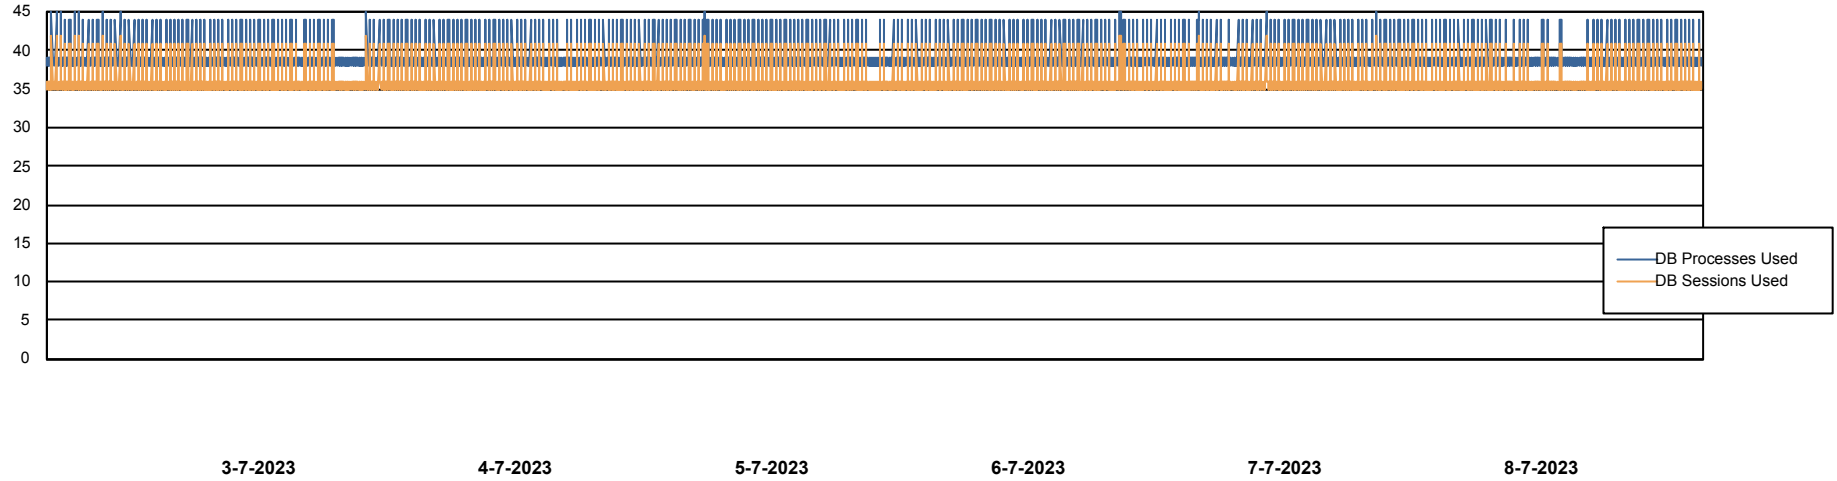

Weekly SLA Customer Report

Customer ELI_Production
Database ID 62

Database Performance ELIDB_BI

Weekly SLA Customer Report

Customer ELI_Production
Database ID 62

Database Performance ELIDB_Production

Weekly SLA Customer Report

Customer ELI_Production
Database ID 62

Database Performance ELIDB_Standby

DB Processes Max 1,000

Weekly SLA Customer Report

Customer ELI_Production
Database ID 62

DATABASE SIZE ELIDB_BI

Database growth over last month