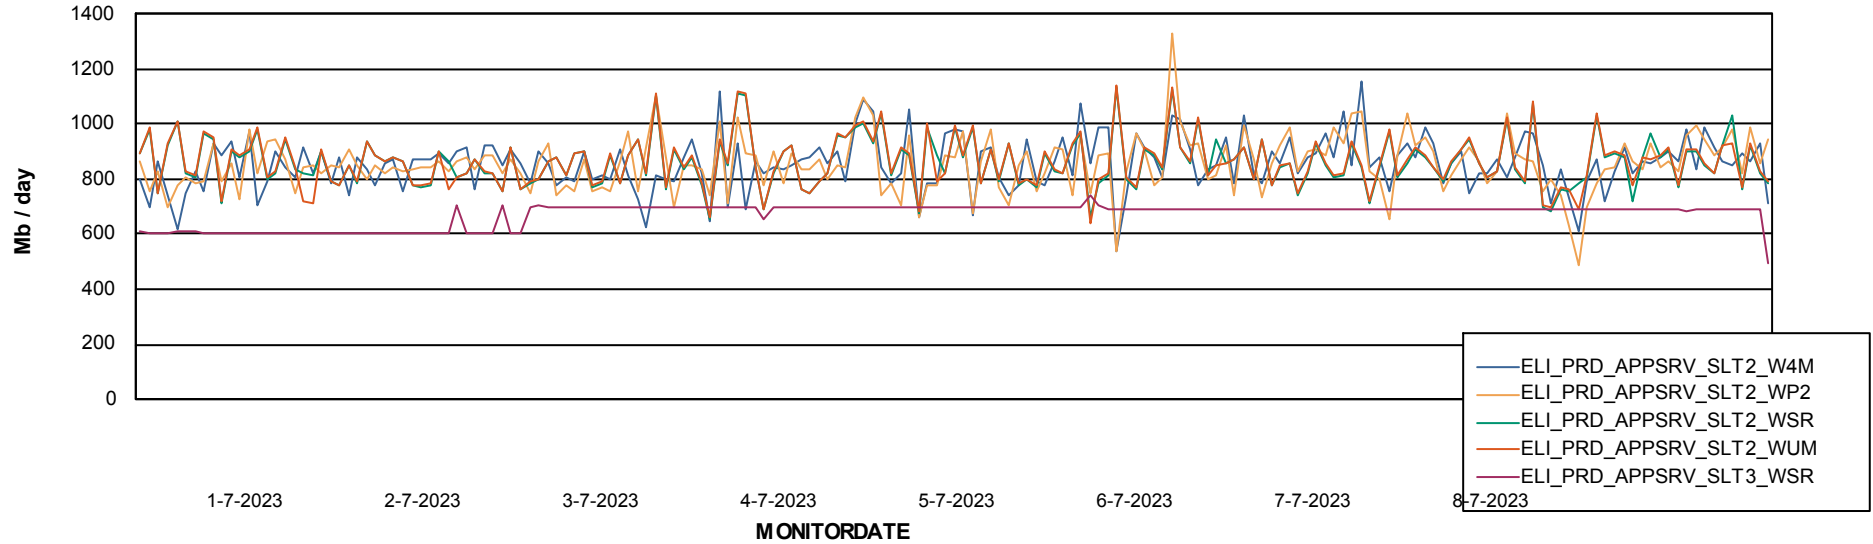

ABSSolute Application Server Services

Avg memory used per ABS Web component