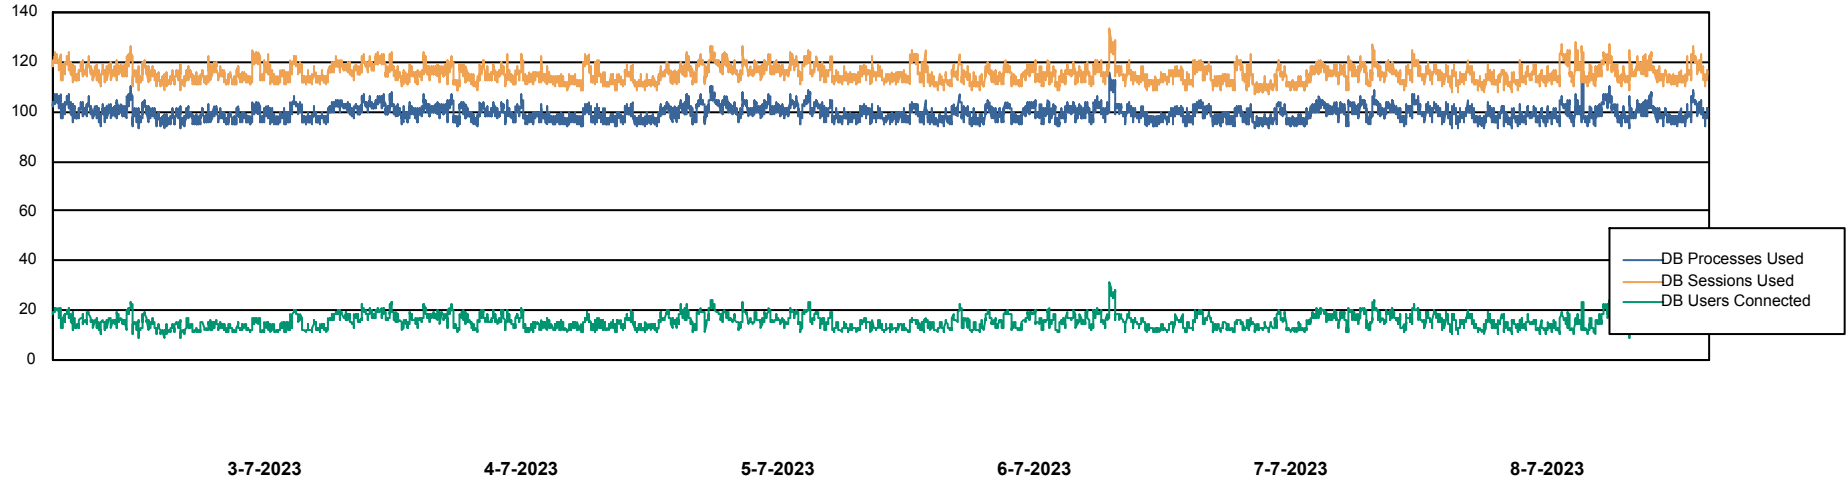

Database Performance ELIDB_BI