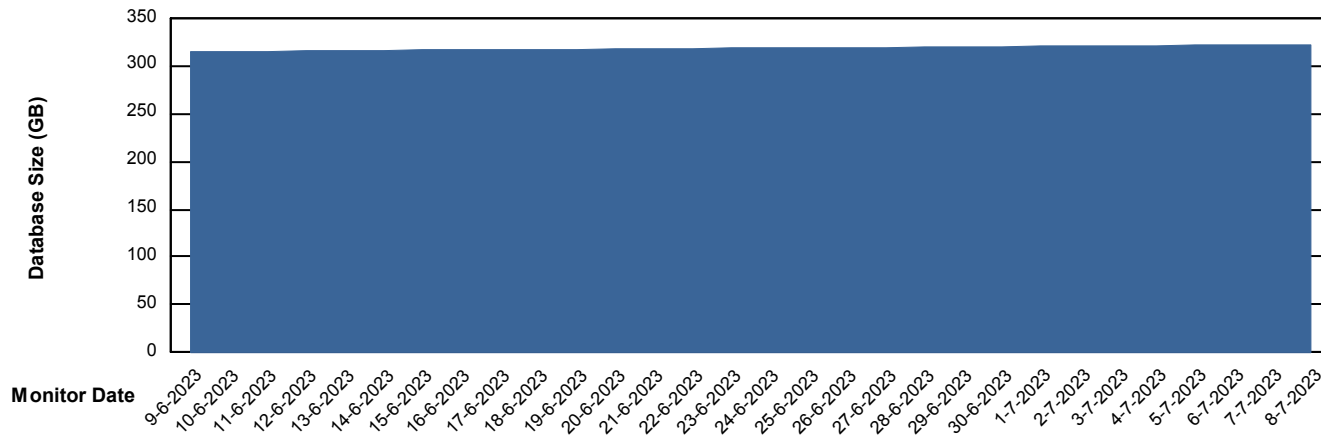

Customer ELI_Production
Database ID 62

Database Performance ELIDB_Standby

DB Processes Max 1,000

Weekly SLA Customer Report

Customer ELI_Production
Database ID 62

DATABASE SIZE ELIDB_BI

Database growth over last month

DATABASE SIZE ELIDB_Production

Database growth over last month

Weekly SLA Customer Report

Customer ELI_Production
Database ID 62

Database Tablespace ELIDB_BI

Date	Tablespace Name	Filesize (Gb)	Usedsize (Gb)	Percentage free
8-7-2023	ABSDATA	100	75	25
	INDX	100	69	31
7-7-2023	ABSDATA	100	75	25
	INDX	100	69	31
6-7-2023	ABSDATA	100	75	25
	INDX	100	69	31
5-7-2023	ABSDATA	100	75	25
	INDX	100	69	31
4-7-2023	ABSDATA	100	75	25
	INDX	100	69	31
3-7-2023	ABSDATA	100	75	25
	INDX	100	69	31
2-7-2023	ABSDATA	100	75	25
	INDX	100	69	31