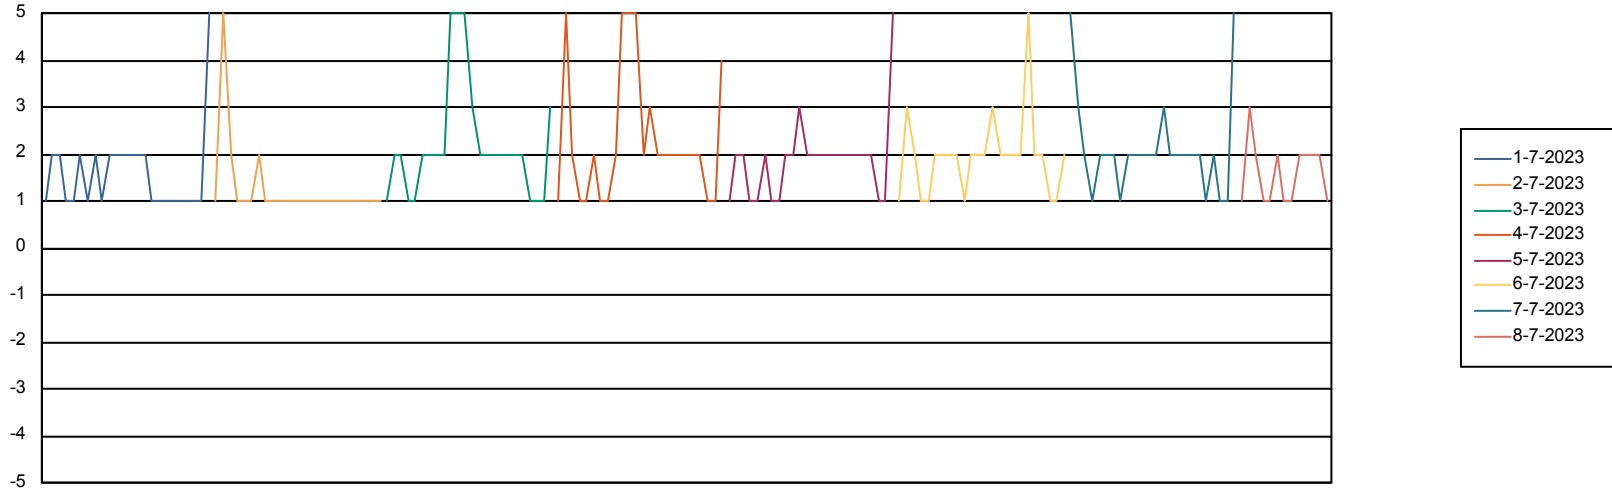

Standby Database Health ELI_Production

Recovery lag for last 7 days