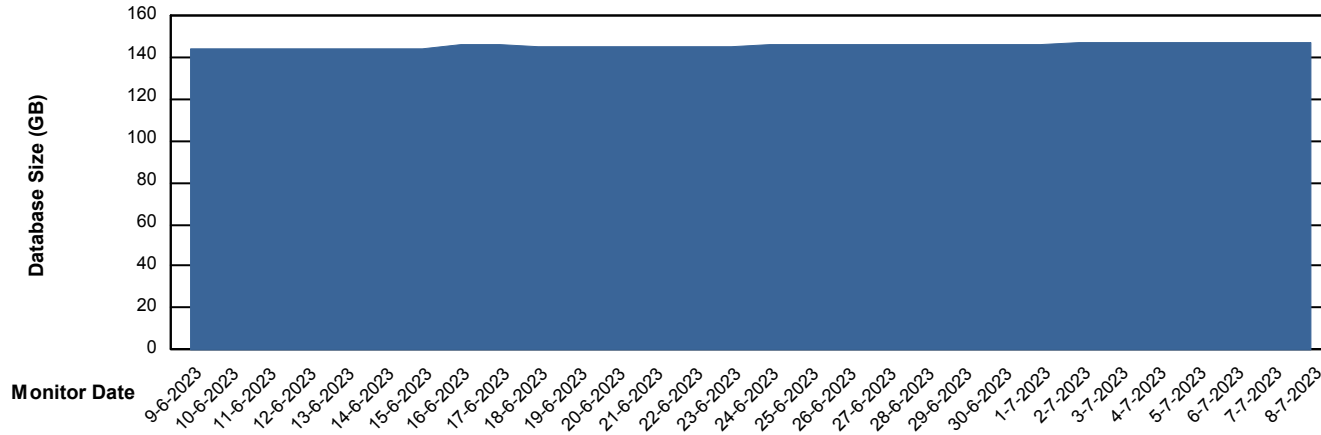

Customer ELI_Production
Database ID 62

Database Performance ELIDB_Standby

DB Processes Max 1,000

Weekly SLA Customer Report

Customer ELI_Production
Database ID 62

DATABASE SIZE ELIDB_BI

Database growth over last month

DATABASE SIZE ELIDB_Production

Database growth over last month

Weekly SLA Customer Report

Customer ELI_Production
Database ID 62

Database Tablespace ELIDB_BI

Date	Tablespace Name	Filesize (Gb)	Usedsize (Gb)	Percentage free
8-7-2023	ABSDATA	100	75	25
	INDX	100	69	31
7-7-2023	ABSDATA	100	75	25
	INDX	100	69	31
6-7-2023	ABSDATA	100	75	25
	INDX	100	69	31
5-7-2023	ABSDATA	100	75	25
	INDX	100	69	31
4-7-2023	ABSDATA	100	75	25
	INDX	100	69	31
3-7-2023	ABSDATA	100	75	25
	INDX	100	69	31
2-7-2023	ABSDATA	100	75	25
	INDX	100	69	31