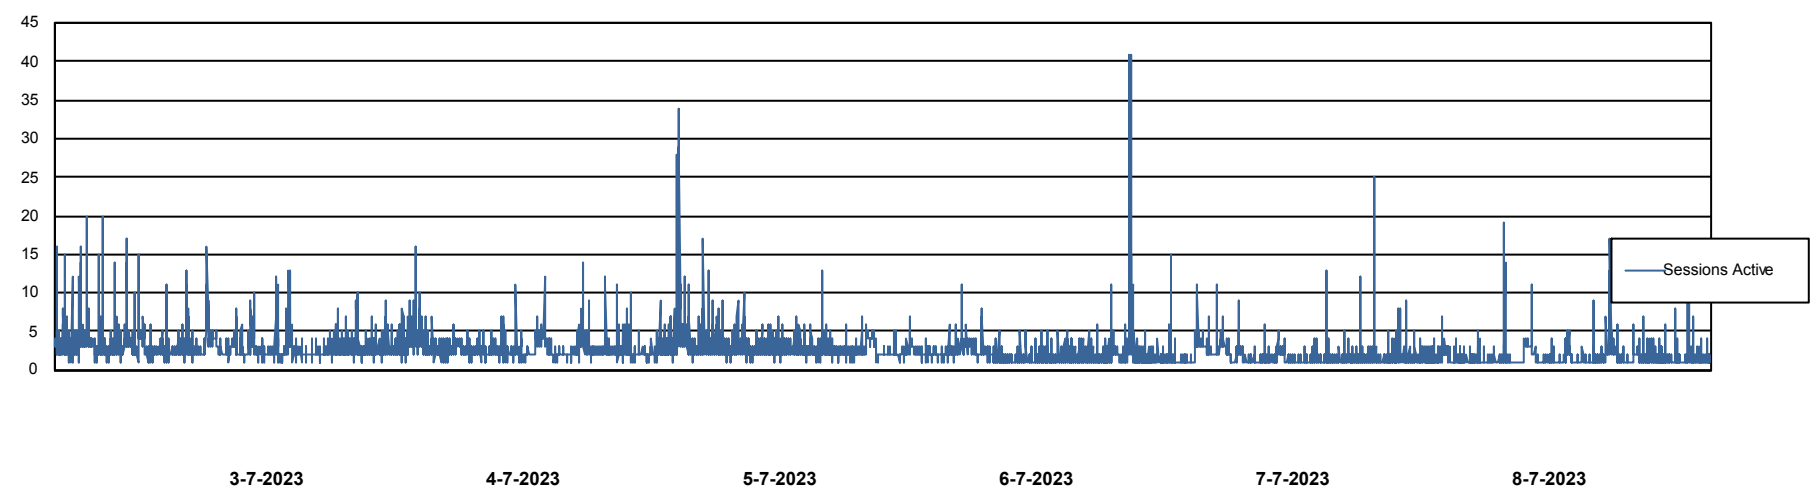

Harddisk Usage ELI_PRD_BISRV

	Free disk space on / (%)	Total disk space on / (Gb)	Used disk space on / (Gb)	Free disk space on /backup (%)	Total disk space on /backup	Used disk space on /backup	Free disk space on /boot (%)	Total disk space on /boot (Gb)	Used disk space on /boot (Gb)	Free disk space on /u01 (%)
8-7-2023	32	34	23	51	299	145	74	1	0	47
7-7-2023	32	34	23	30	299	210	74	1	0	41
6-7-2023	32	34	23	39	299	181	74	1	0	41
5-7-2023	32	34	23	49	299	153	74	1	0	41
4-7-2023	32	34	23	58	299	124	74	1	0	41
3-7-2023	32	34	23	67	299	98	74	1	0	42
2-7-2023	32	34	23	73	299	82	74	1	0	48

Weekly SLA Customer Report

Customer ELI_Production
Database ID 62

Database Performance ELIDB_BI

Weekly SLA Customer Report

Customer ELI_Production
Database ID 62

Database Performance ELIDB_Production

Weekly SLA Customer Report

Customer ELI_Production
Database ID 62

Database Performance ELIDB_Standby

DB Processes Max 1,000

Weekly SLA Customer Report

Customer ELI_Production
Database ID 62

DATABASE SIZE ELIDB_BI

Database growth over last month