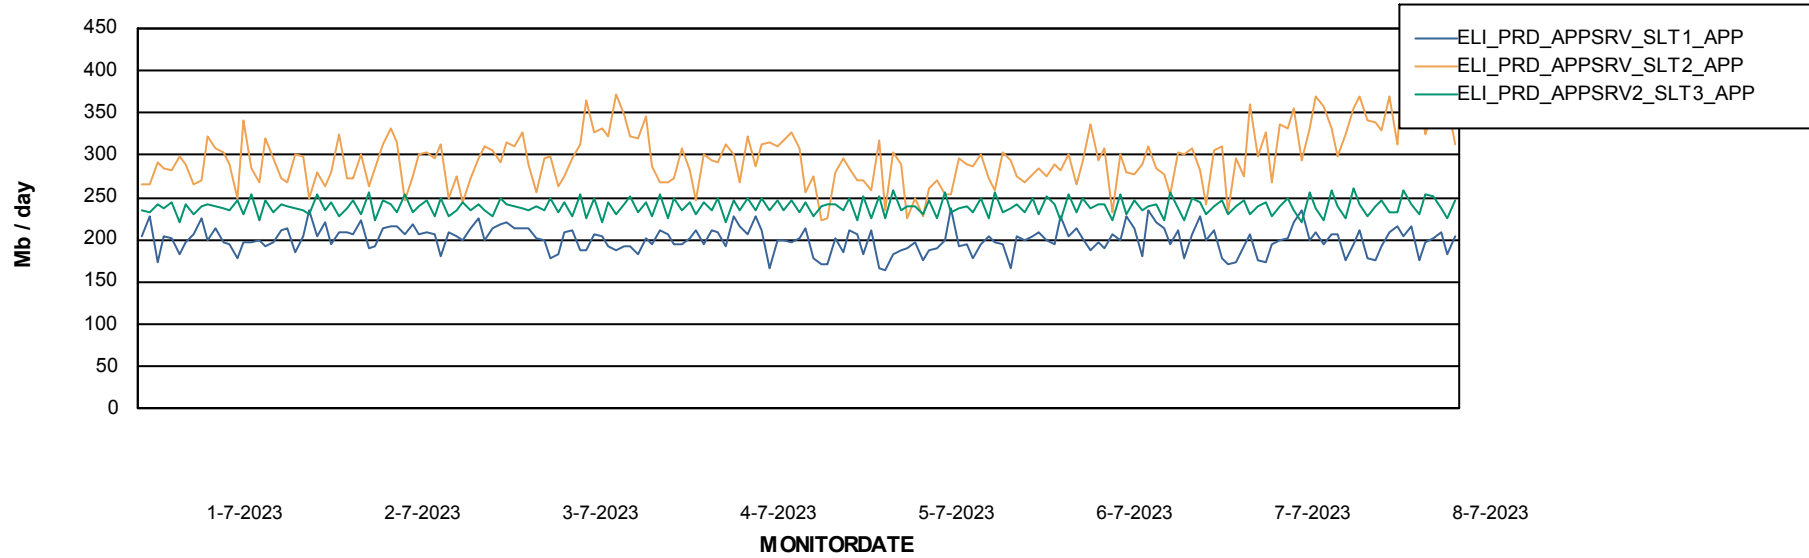

ABSSolute Application Server Services

Avg memory used per ABS Server Service