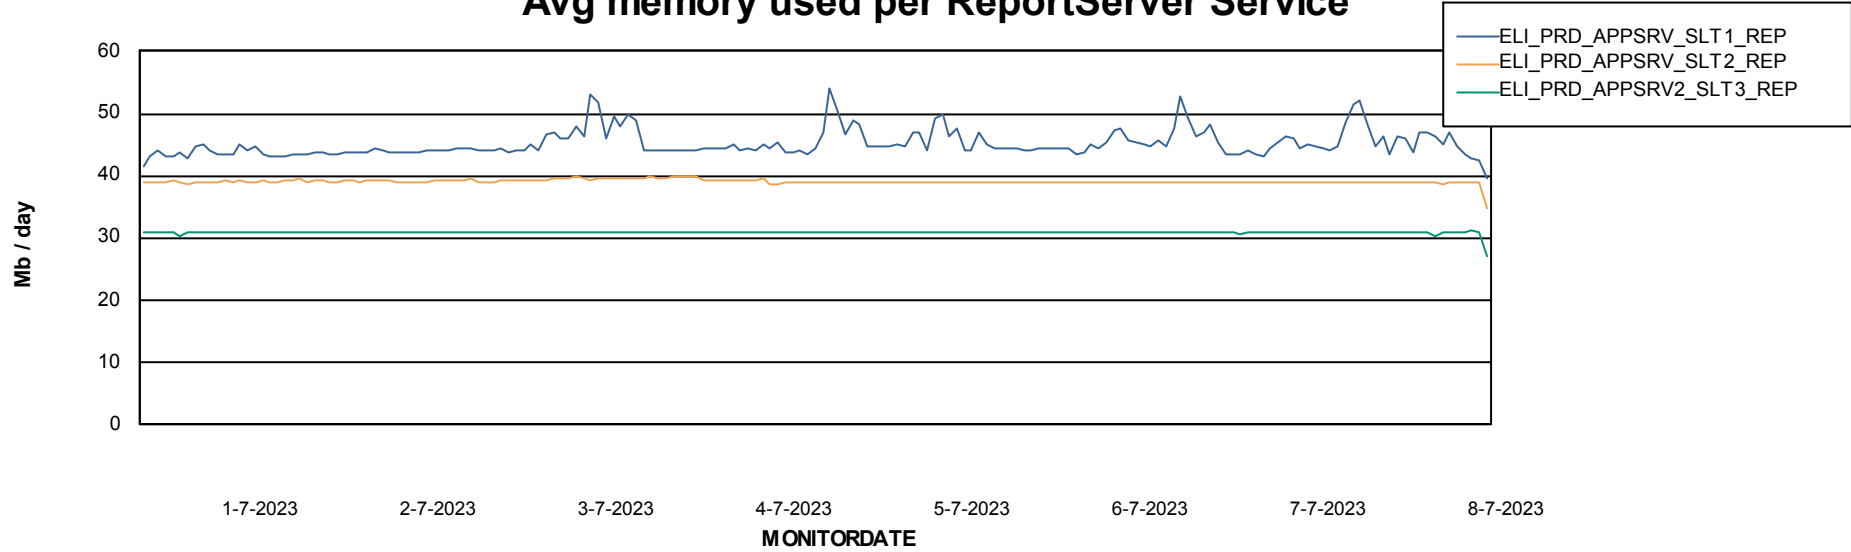

Avg memory used per ABS Server Service

Weekly SLA Customer Report

Customer ELI_Production
Database ID 62

ABSSolute Application Server Services

Avg memory used per ReportServer Service

Avg users per day per ABS server