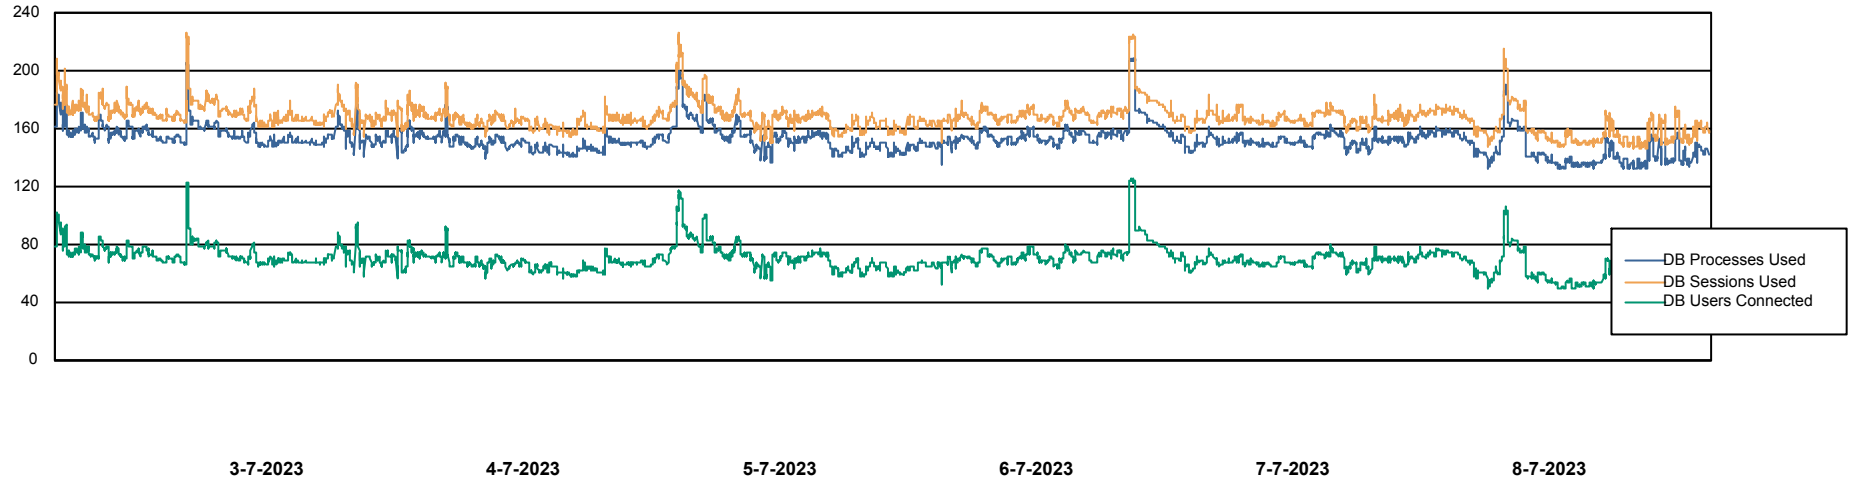

Weekly SLA Customer Report

Customer ELI_Production
Database ID 62

Database Performance ELIDB_BI

Weekly SLA Customer Report

Customer ELI_Production
Database ID 62

Database Performance ELIDB_Production

Weekly SLA Customer Report