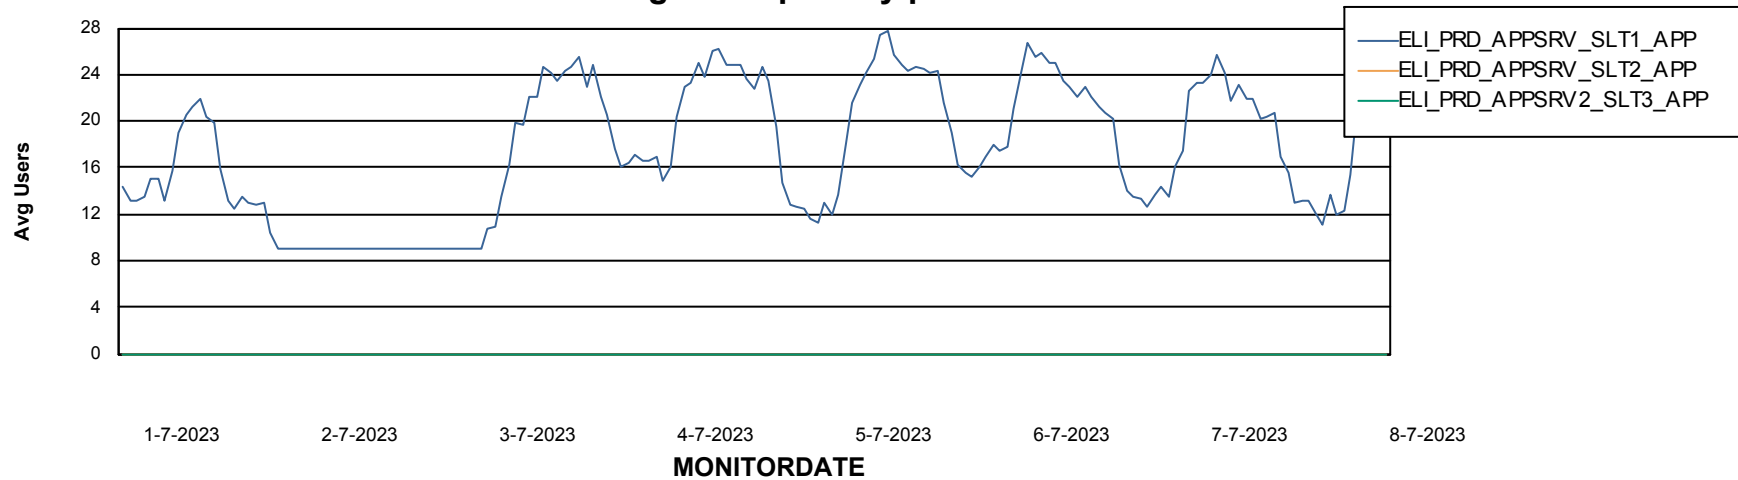

Avg memory used per ABS Server Service

Weekly SLA Customer Report

Customer ELI_Production
Database ID 62

ABSSolute Application Server Services

Avg memory used per ReportServer Service

Avg users per day per ABS server