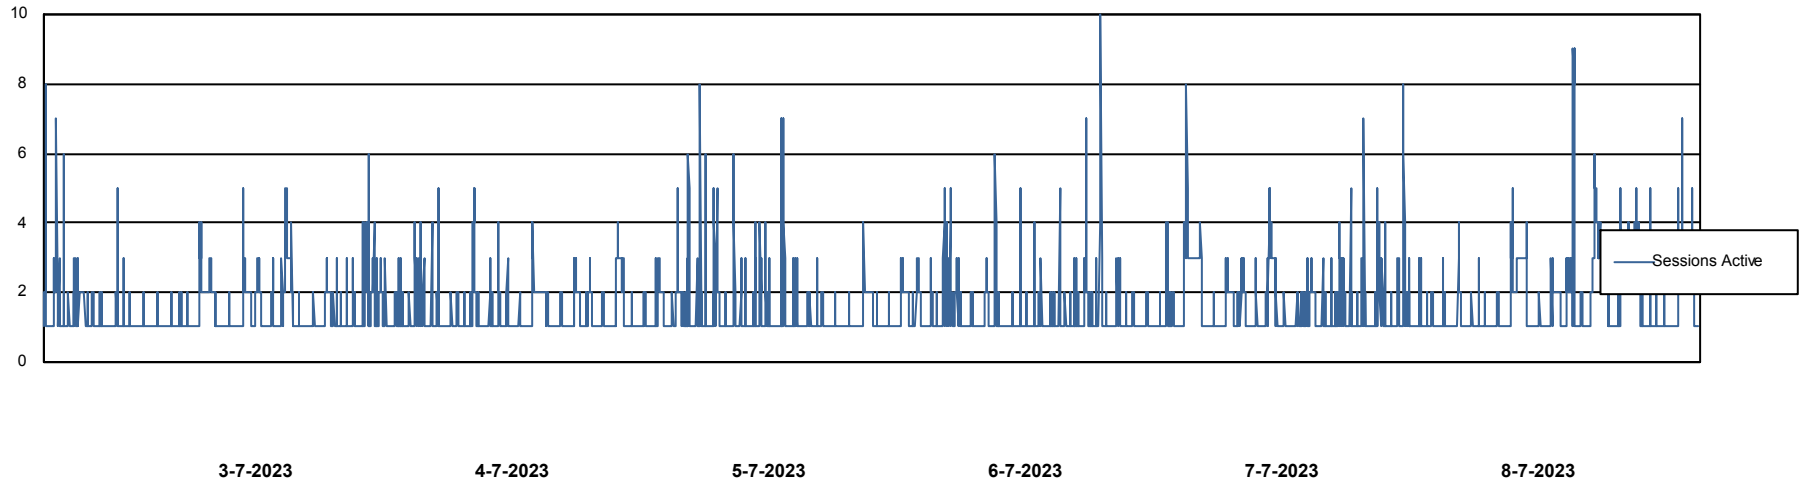

Harddisk Usage ELI_PRD_BISRV

	Free disk space on / (%)	Total disk space on / (Gb)	Used disk space on / (Gb)	Free disk space on /backup (%)	Total disk space on /backup	Used disk space on /backup	Free disk space on /boot (%)	Total disk space on /boot (Gb)	Used disk space on /boot (Gb)	Free disk space on /u01 (%)
8-7-2023	32	34	23	51	299	145	74	1	0	47
7-7-2023	32	34	23	30	299	210	74	1	0	41
6-7-2023	32	34	23	39	299	181	74	1	0	41
5-7-2023	32	34	23	49	299	153	74	1	0	41
4-7-2023	32	34	23	58	299	124	74	1	0	41
3-7-2023	32	34	23	67	299	98	74	1	0	42
2-7-2023	32	34	23	73	299	82	74	1	0	48

Weekly SLA Customer Report

Customer ELI_Production
Database ID 62

Database Performance ELIDB_BI

Weekly SLA Customer Report

Customer ELI_Production
Database ID 62

Database Performance ELIDB_Production

Weekly SLA Customer Report