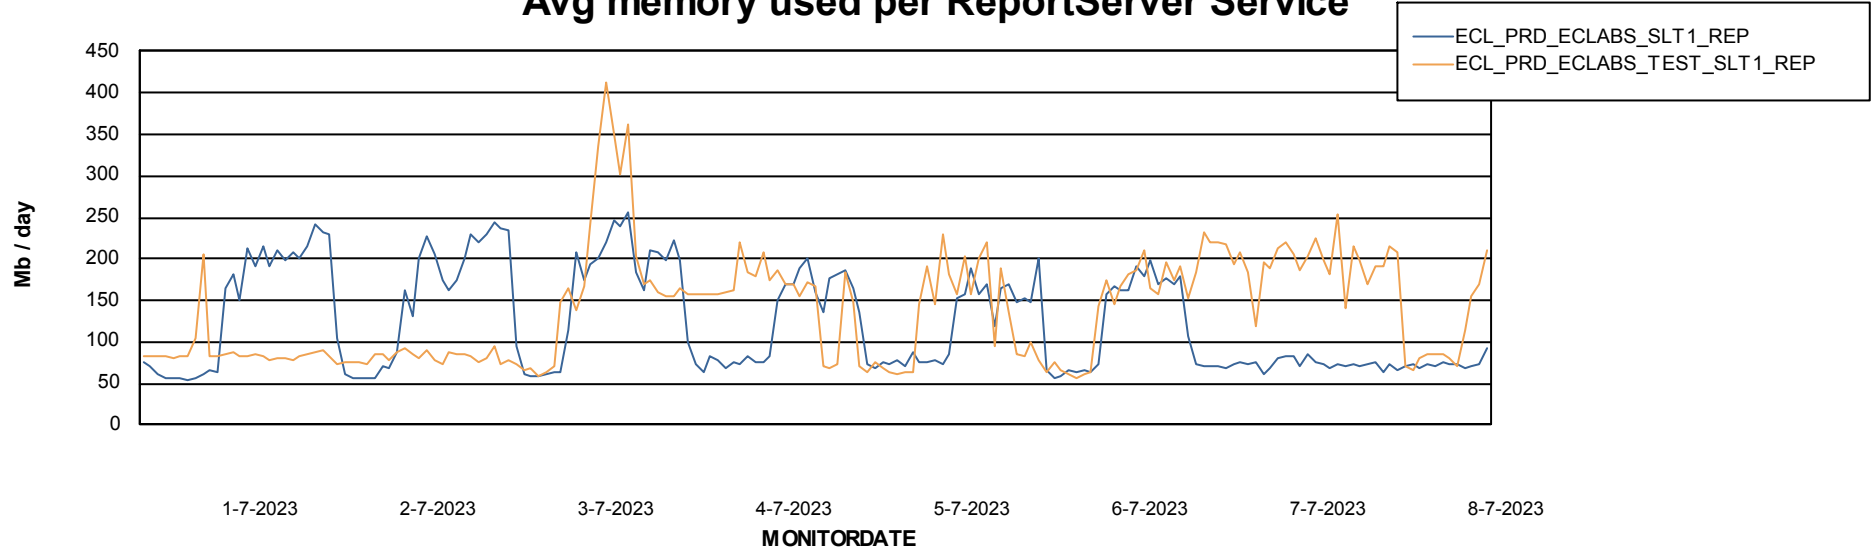

ABSSolute Application ReportServer Services

Avg memory used per ReportServer Service