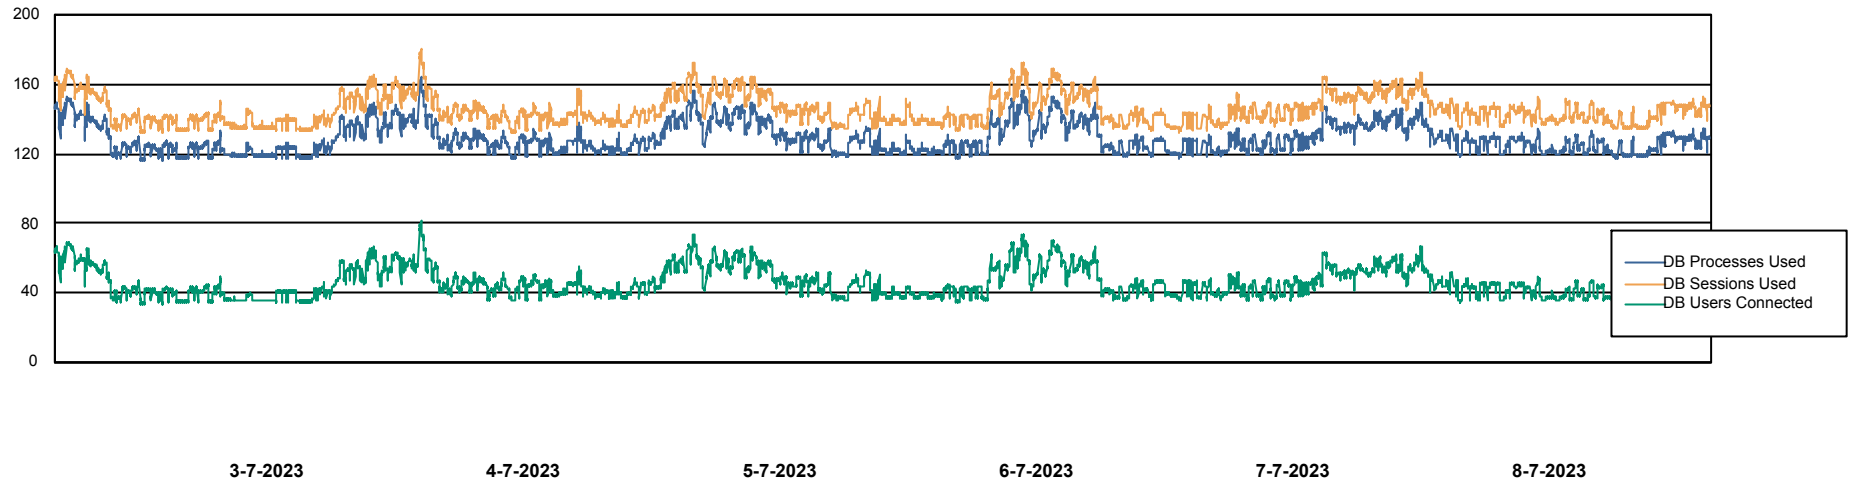

Database Performance ECL_PRD_ECLABS_DB_Production