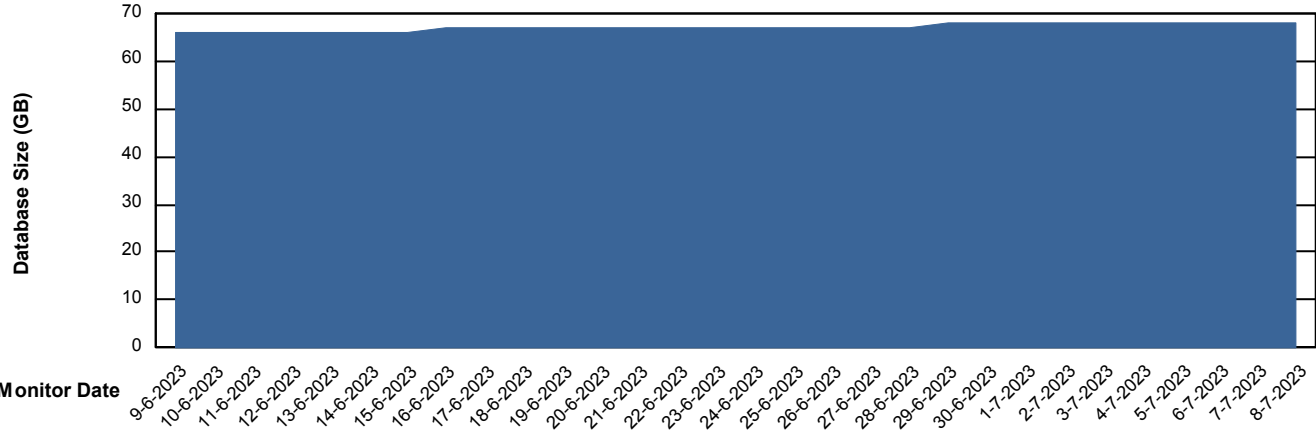

DATABASE SIZE ECL_PRD_ECLABS_DB_Production

Database growth over last month