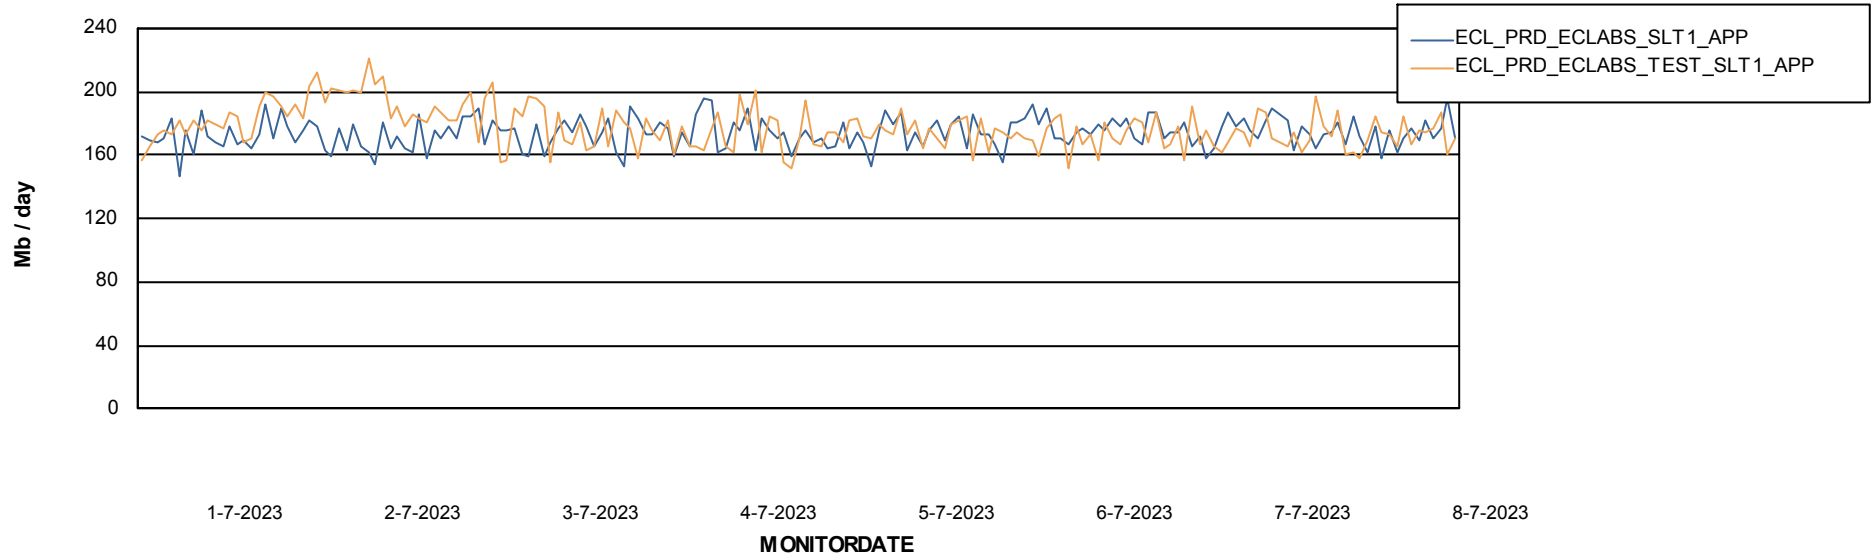

ABSSolute Application Server Services

Avg memory used per ABS Server Service