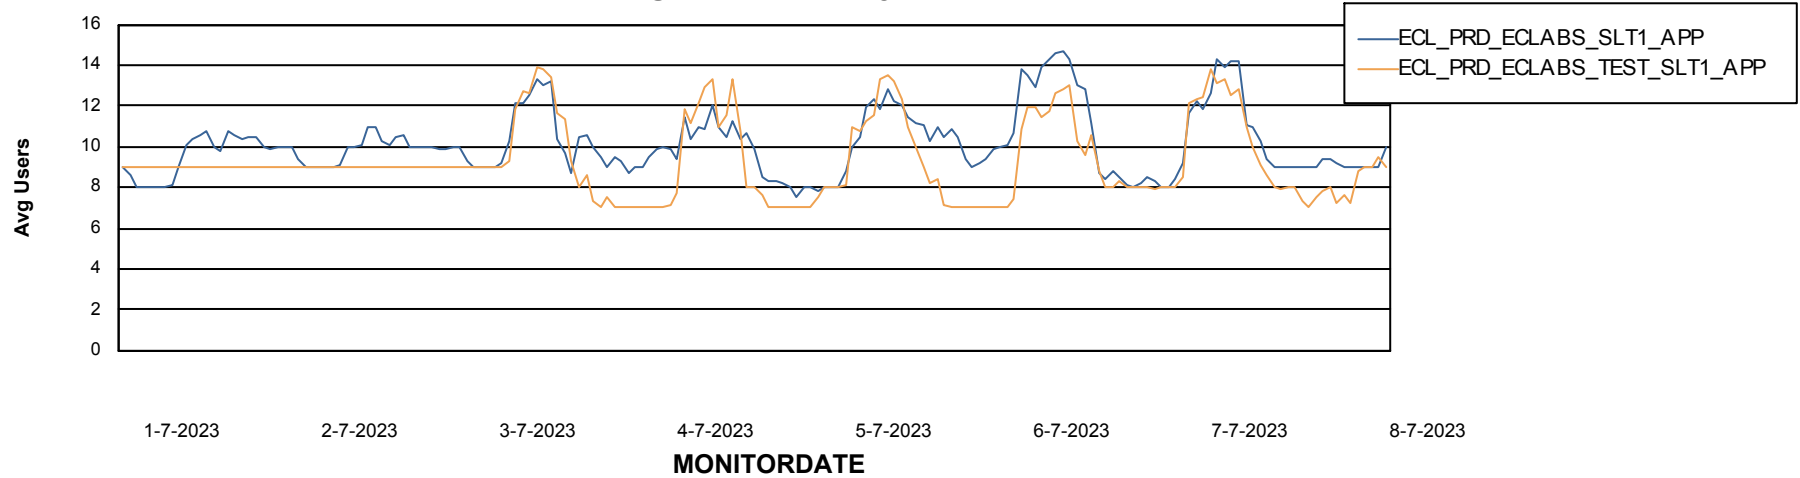

Avg users per day per ABS server