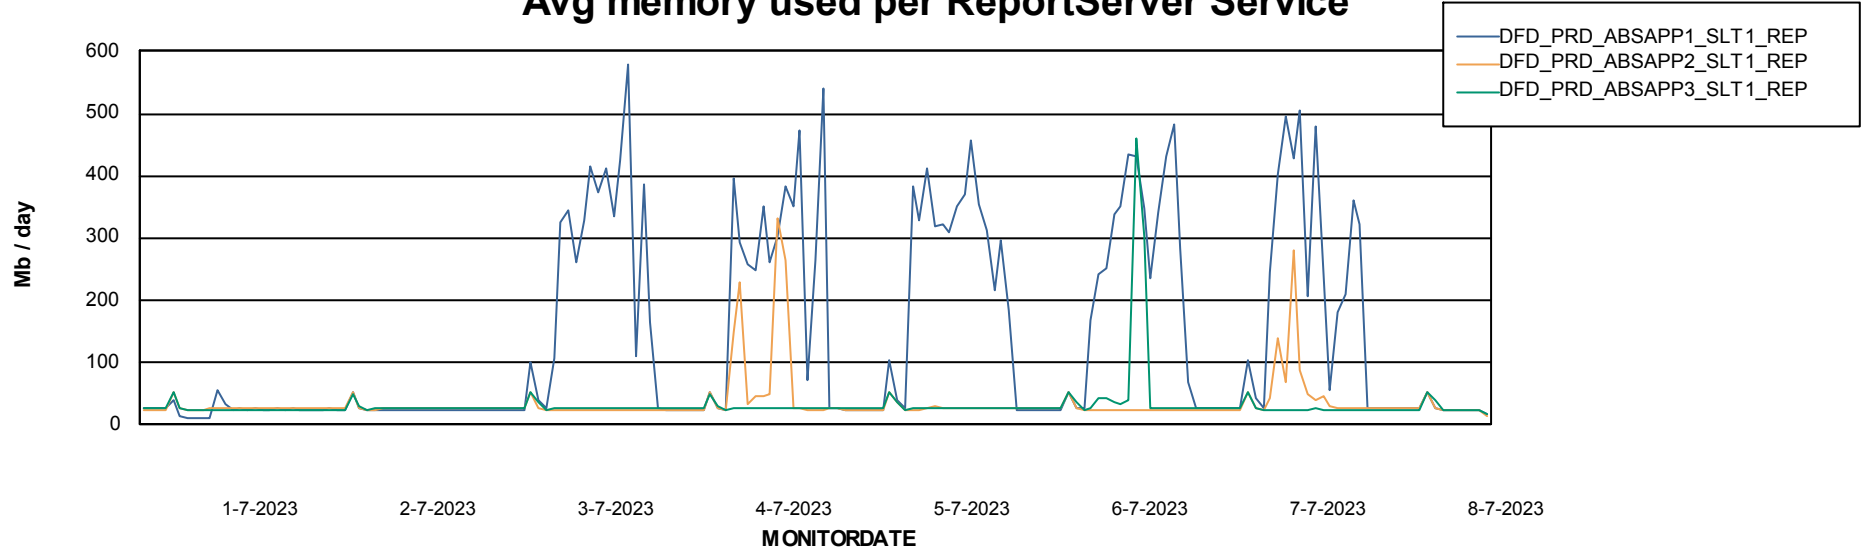

ABSSolute Application ReportServer Services

Avg memory used per ReportServer Service