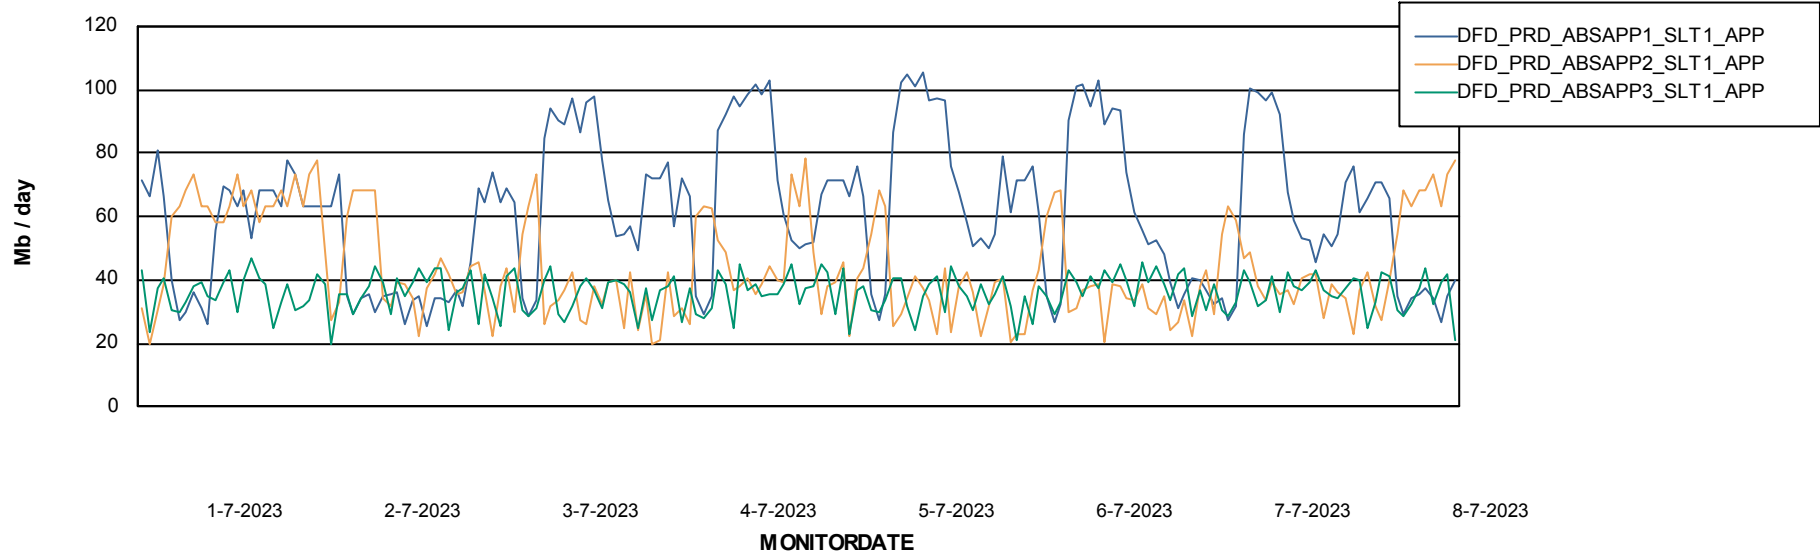

ABSSolute Application Server Services

Avg memory used per ABS Server Service