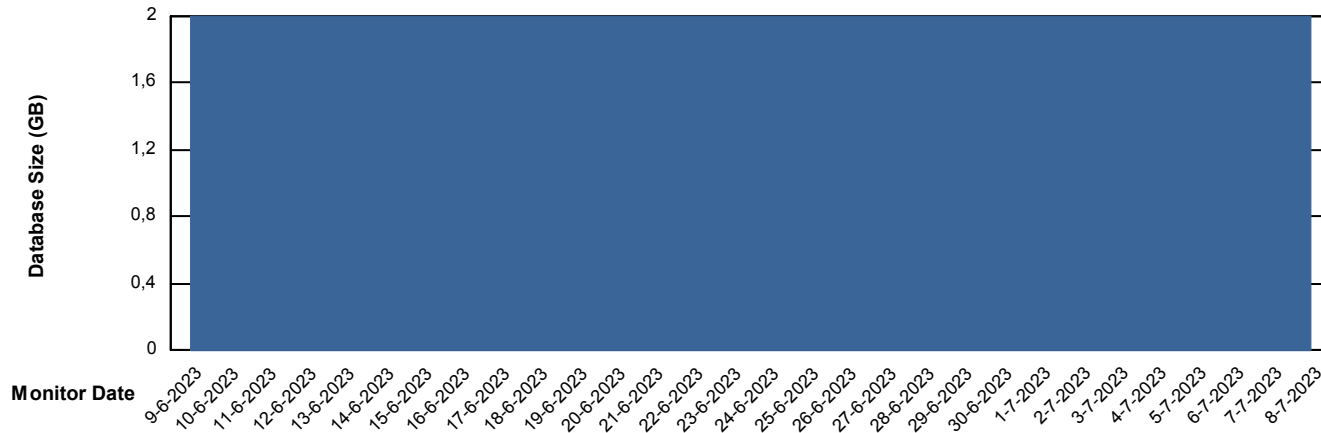

DATABASE SIZE DFDDDBI_Production

Database growth over last month