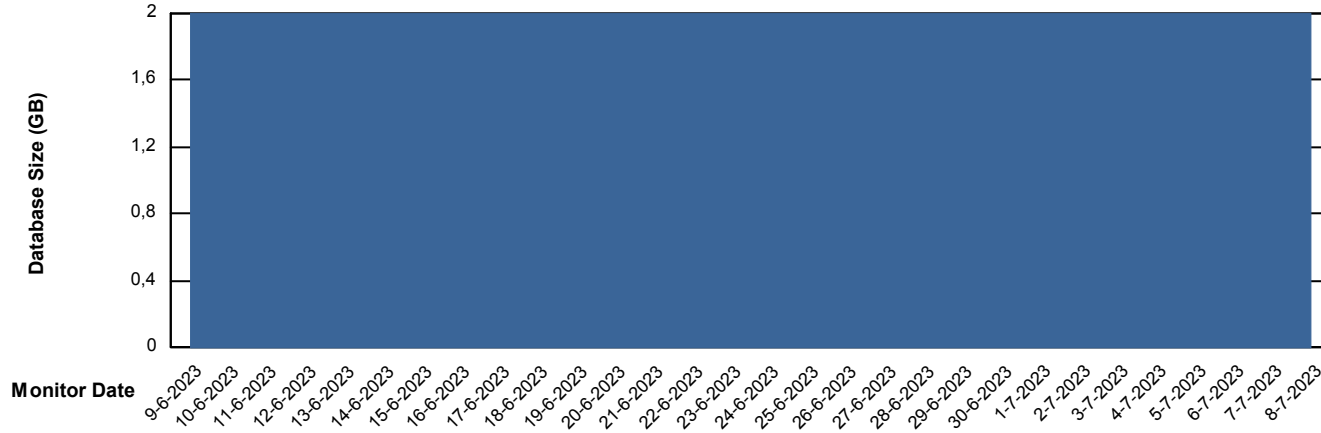

Database Performance DFDDDBI_Production

DB Processes Max 500

Weekly SLA Customer Report

Customer DFD_Production
Database ID 39

DATABASE SIZE DFDDDB_Production

Database growth over last month

DATABASE SIZE DFDDDBI_Production