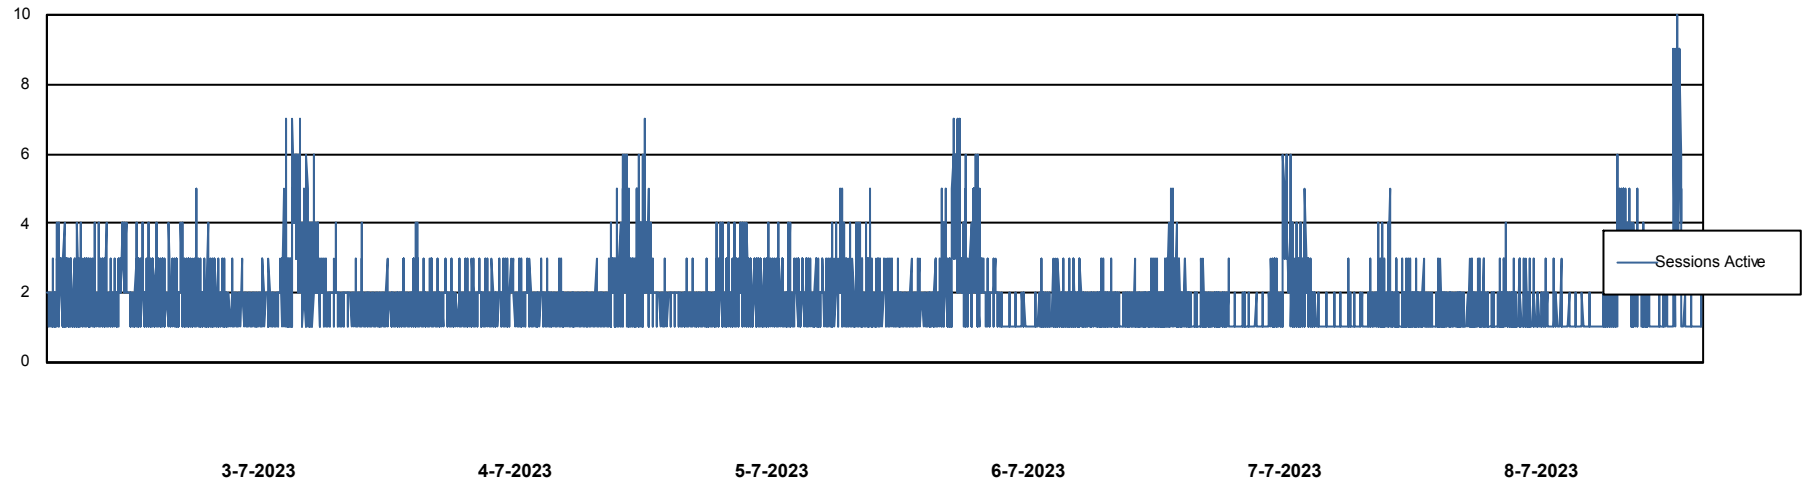

Weekly SLA Customer Report

Customer CUS_Production (24/7)
Database ID 131

Harddisk Usage CUS_PRD_ABSWEBPROD

	Free disk space on C: (%)	Total disk space on C: (Gb)	Used disk space on C: (Gb)
8-7-2023	90	199	20
7-7-2023	90	199	20
6-7-2023	90	199	20
5-7-2023	90	199	20
4-7-2023	90	199	20
3-7-2023	90	199	20
2-7-2023	90	199	20

Weekly SLA Customer Report

Customer CUS_Production (24/7)
Database ID 131

Database Performance CUS_ProdDB_Primary

Weekly SLA Customer Report

Customer CUS_Production (24/7)
Database ID 131

Database Performance CUS_ProdDB_Standby