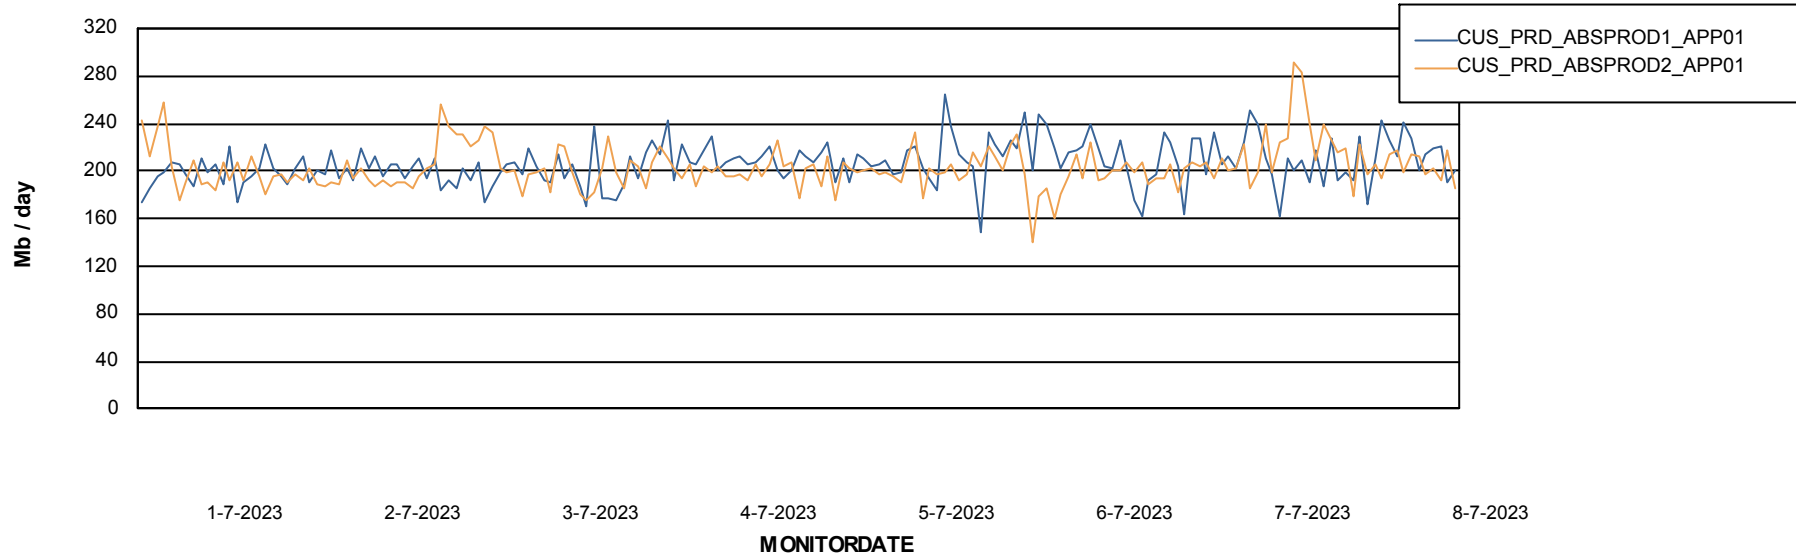

ABSSolute Application Server Services

Avg memory used per ABS Server Service