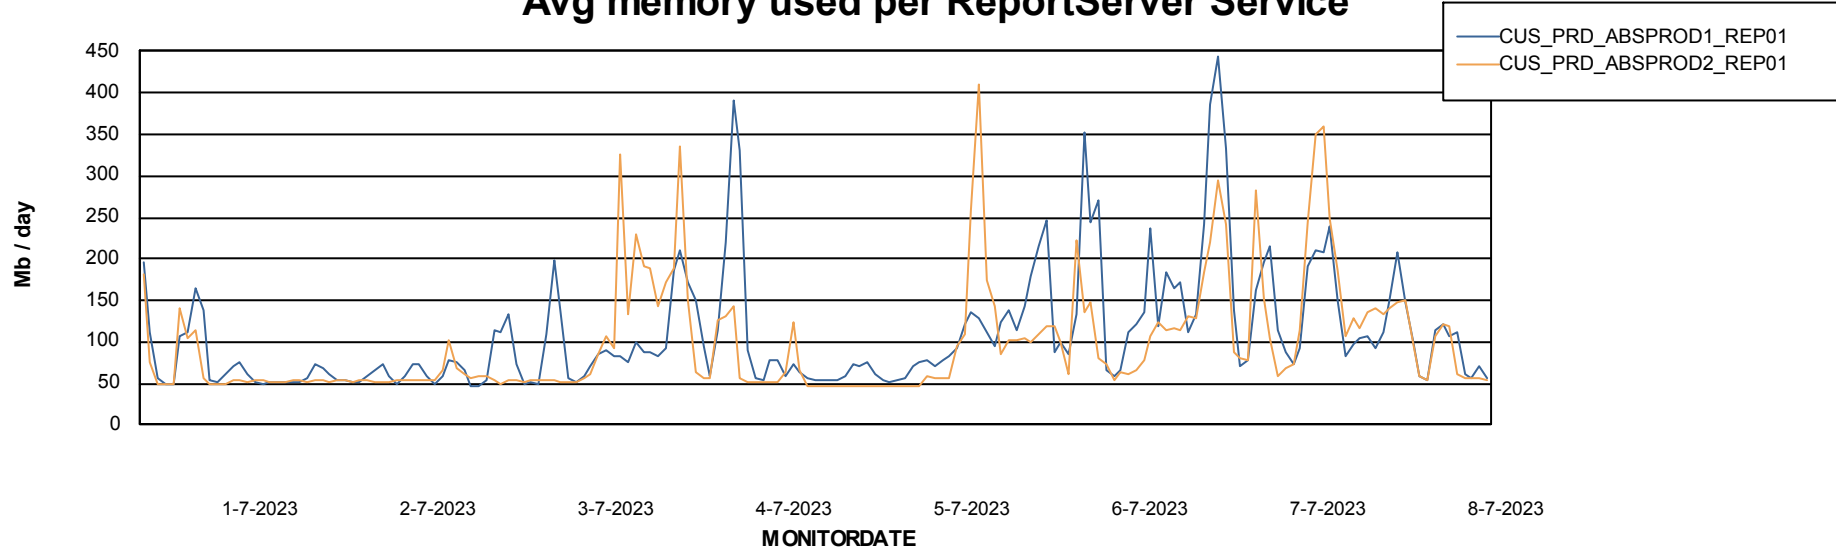

ABSSolute Application ReportServer Services

Avg memory used per ReportServer Service