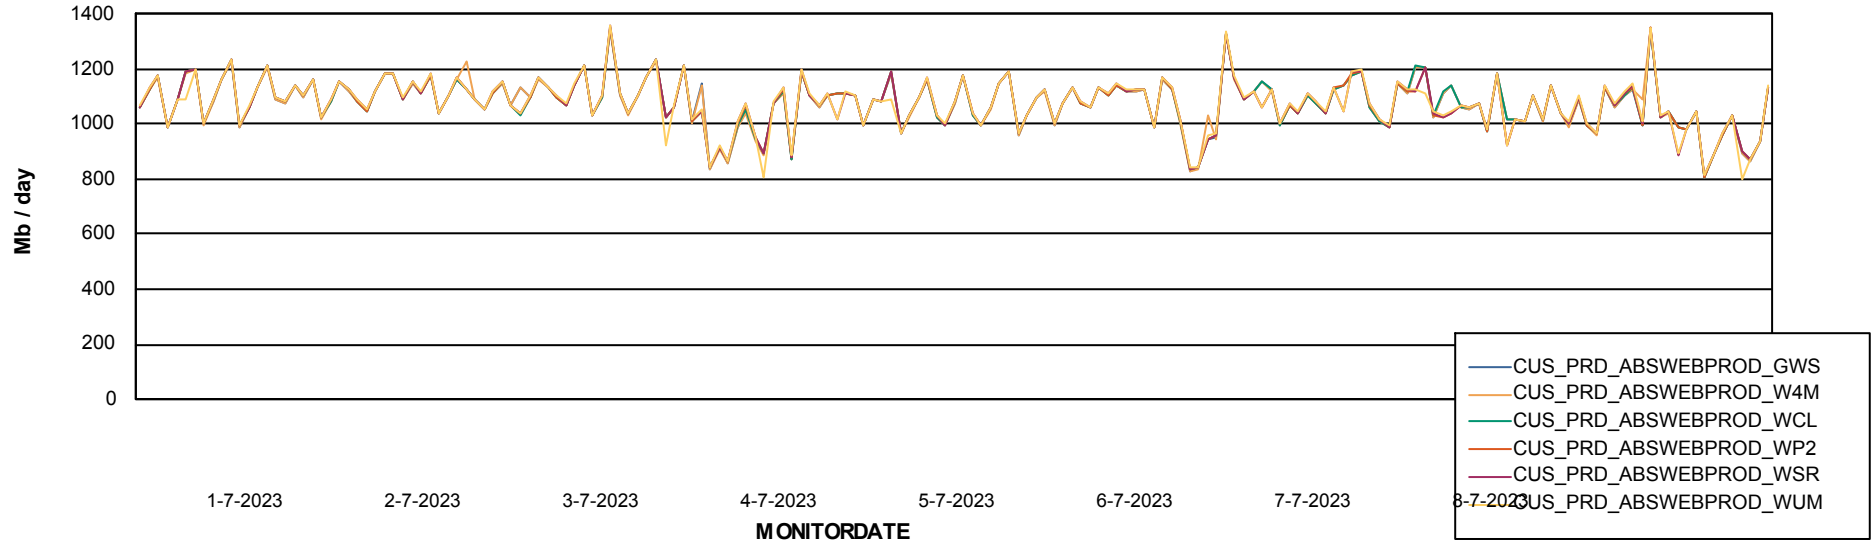

Avg memory used per ReportServer Service

Weekly SLA Customer Report

Customer CUS_Production (24/7)
Database ID 131

ABSSolute Web Component Services

Avg memory used per ABS Web component

Weekly SLA Customer Report