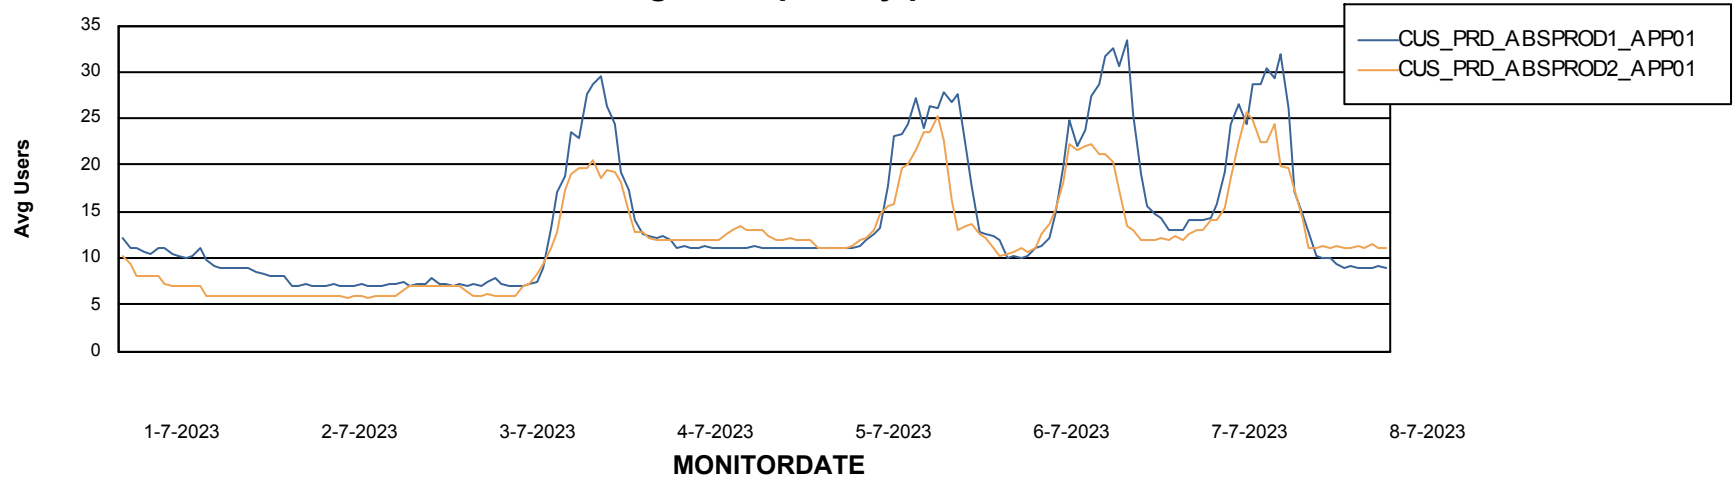

Avg users per day per ABS server