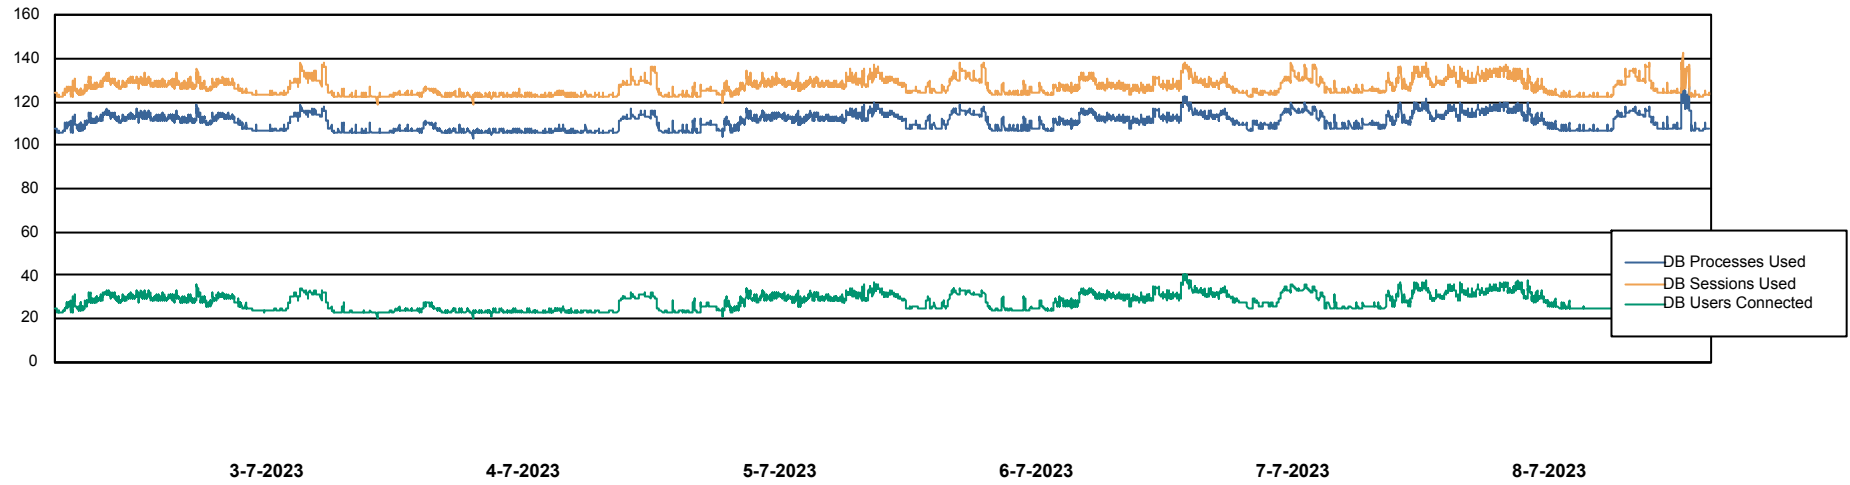

Weekly SLA Customer Report

Customer CUS_Production (24/7)
Database ID 131

Harddisk Usage CUS_PRD_ABSWEBPROD

	Free disk space on C: (%)	Total disk space on C: (Gb)	Used disk space on C: (Gb)
8-7-2023	90	199	20
7-7-2023	90	199	20
6-7-2023	90	199	20
5-7-2023	90	199	20
4-7-2023	90	199	20
3-7-2023	90	199	20
2-7-2023	90	199	20

Weekly SLA Customer Report

Customer CUS_Production (24/7)
Database ID 131

Database Performance CUS_ProdDB_Primary

Weekly SLA Customer Report

Customer CUS_Production (24/7)
Database ID 131

Database Performance CUS_ProdDB_Standby