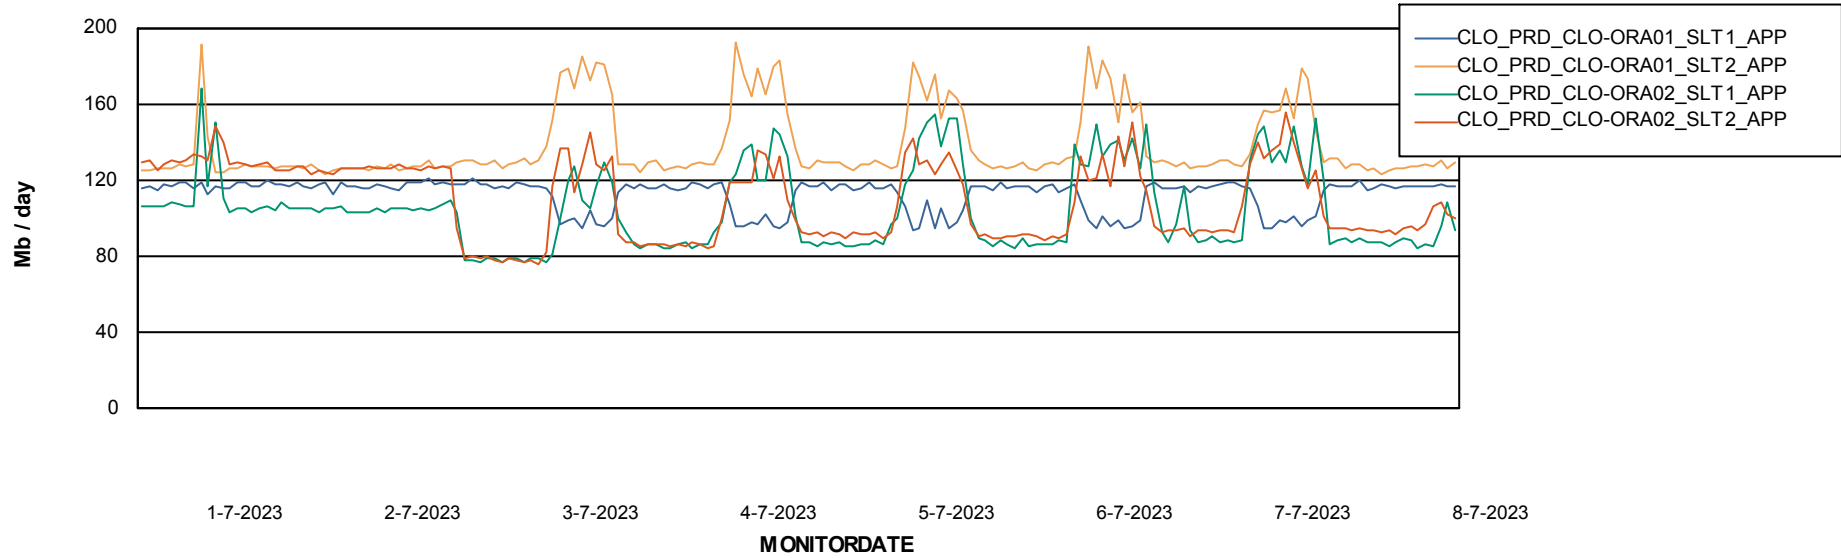

ABSSolute Application Server Services

Avg memory used per ABS Server Service