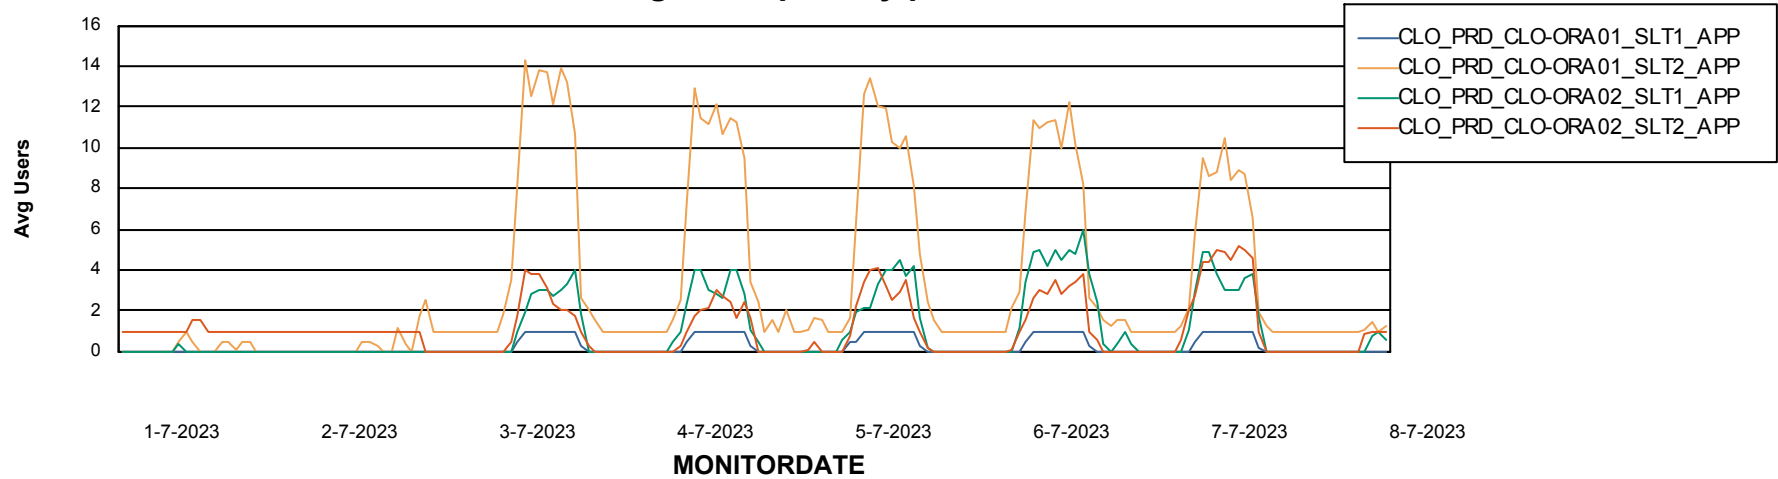

Avg users per day per ABS server