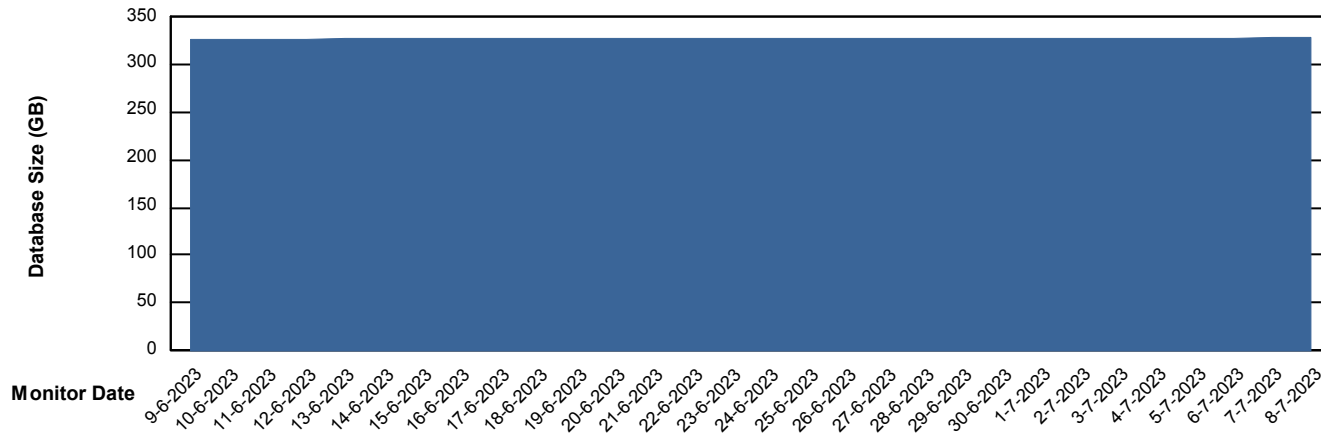

DATABASE SIZE CLODB_PRD_CLO-ORA01

Database growth over last month