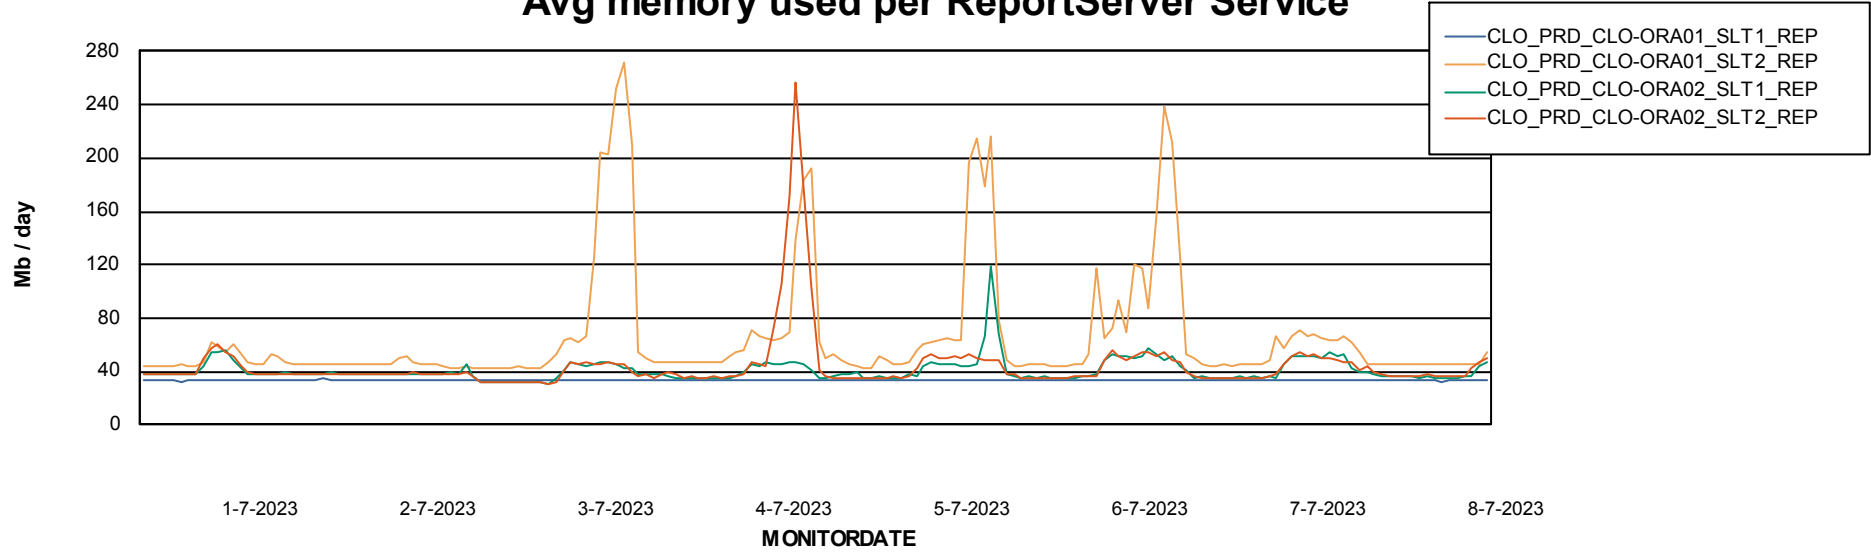

ABSSolute Application ReportServer Services

Avg memory used per ReportServer Service