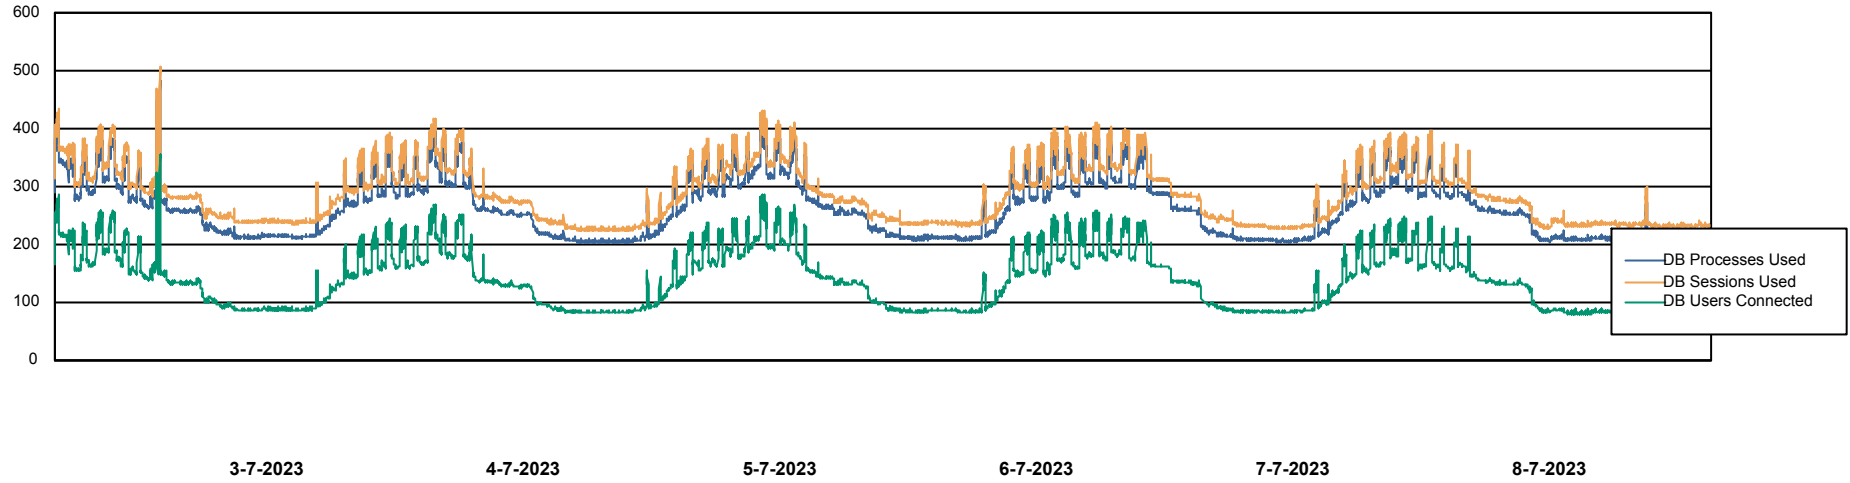

Weekly SLA Customer Report

Customer BNL_Production
Database ID 83

Database Performance BNL_EMCC

Weekly SLA Customer Report

Customer BNL_Production
Database ID 83

Database Performance BNLDB_Production_New

Weekly SLA Customer Report

Customer BNL_Production
Database ID 83

Database Performance BNLDB_Standby

Weekly SLA Customer Report

Customer BNL_Production
Database ID 83

DATABASE SIZE BNL_EMCC

Database growth over last month

DATABASE SIZE BNLDB_Production_New