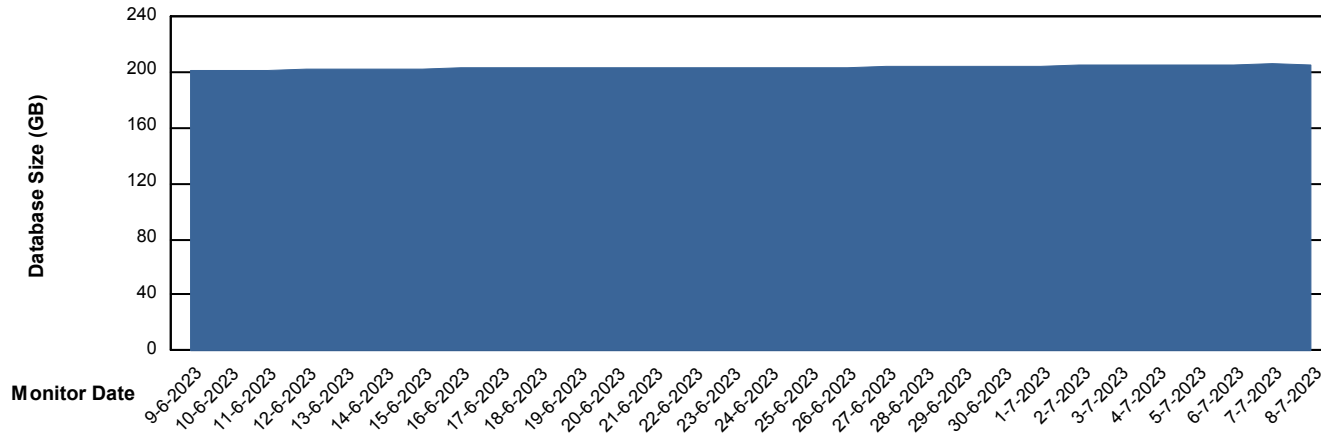

DATABASE SIZE BNLDB_Production_New

Database growth over last month