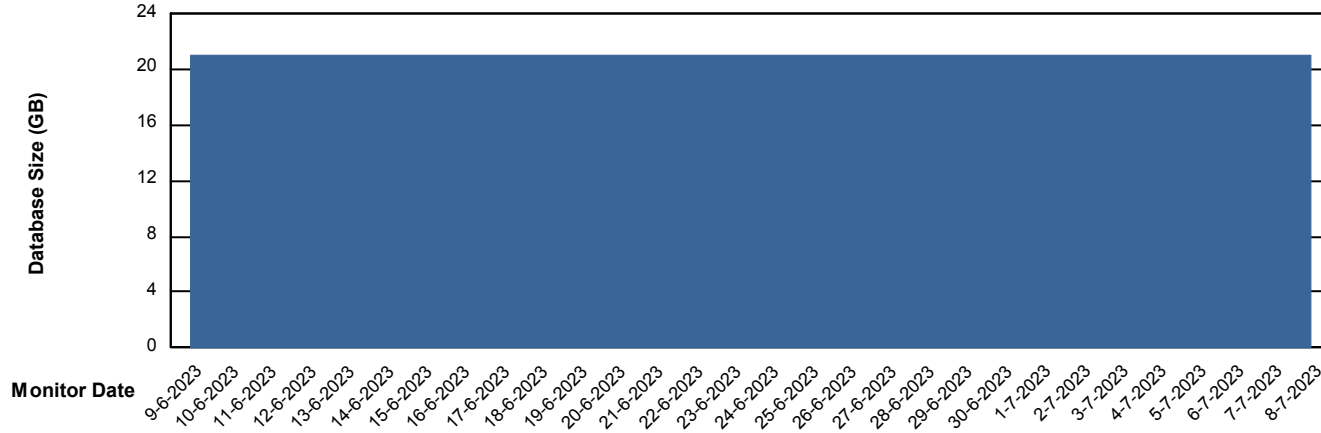

Weekly SLA Customer Report

Customer BNL_Production
Database ID 83

Database Performance BNL_EMCC

Weekly SLA Customer Report

Customer BNL_Production
Database ID 83

Database Performance BNLDB_Production_New

Weekly SLA Customer Report

Customer BNL_Production
Database ID 83

Database Performance BNLDB_Standby

Weekly SLA Customer Report

Customer BNL_Production
Database ID 83

DATABASE SIZE BNL_EMCC

Database growth over last month

DATABASE SIZE BNLDB_Production_New

Database growth over last month

Weekly SLA Customer Report

Customer BNL_Production
 Database ID 83

Database Tablespace BNLDB_Production_New

Date	Tablespace Name	Filesize (Gb)	Usedsize (Gb)	Percentage free
8-7-2023	ABSDATA	105	65	38
	INDX	200	131	34
7-7-2023	ABSDATA	105	65	38
	INDX	200	131	34
6-7-2023	ABSDATA	105	65	38
	INDX	200	131	34
5-7-2023	ABSDATA	105	65	38
	INDX	200	131	34
4-7-2023	ABSDATA	105	65	38
	INDX	200	131	35
3-7-2023	ABSDATA	105	65	38
	INDX	200	131	35
2-7-2023	ABSDATA	105	65	38
	INDX	200	131	35