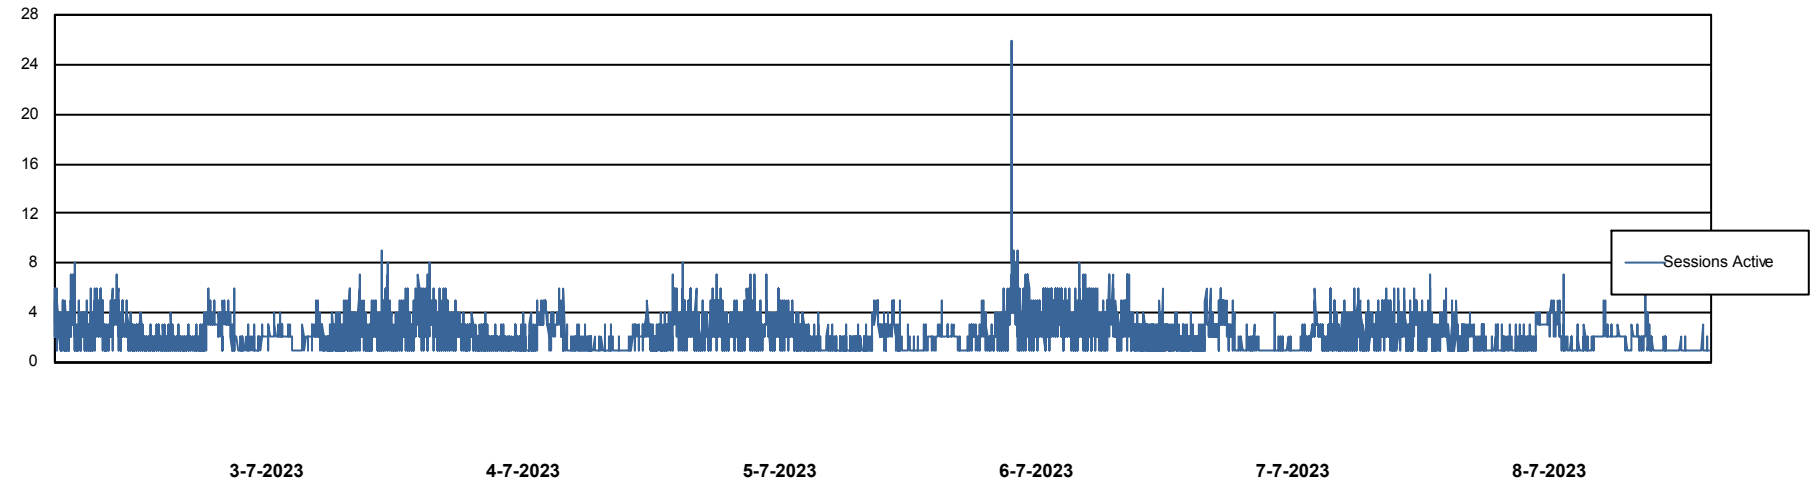

Weekly SLA Customer Report

Customer BNL_Production
Database ID 83

Database Performance BNL_EMCC

Weekly SLA Customer Report

Customer BNL_Production
Database ID 83

Database Performance BNLDB_Production_New

Weekly SLA Customer Report

Customer BNL_Production
Database ID 83

Database Performance BNLDB_Standby

Weekly SLA Customer Report

Customer BNL_Production
Database ID 83

DATABASE SIZE BNL_EMCC

Database growth over last month

DATABASE SIZE BNLDB_Production_New