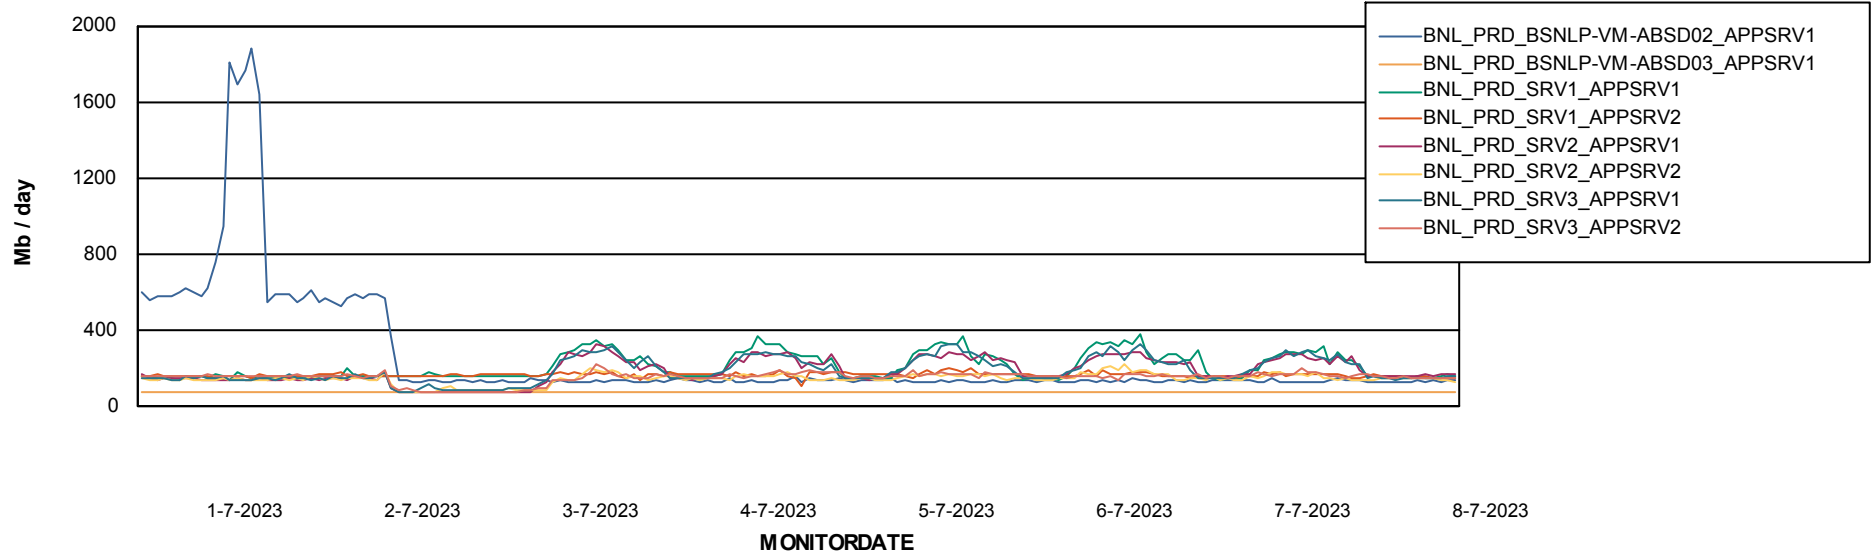

Database growth over last month

Weekly SLA Customer Report

Customer BNL_Production
 Database ID 83

Database Tablespace BNLDB_Production_New

Date	Tablespace Name	Filesize (Gb)	Usedsize (Gb)	Percentage free
8-7-2023	ABSDATA	105	65	38
	INDX	200	131	34
7-7-2023	ABSDATA	105	65	38
	INDX	200	131	34
6-7-2023	ABSDATA	105	65	38
	INDX	200	131	34
5-7-2023	ABSDATA	105	65	38
	INDX	200	131	34
4-7-2023	ABSDATA	105	65	38
	INDX	200	131	35
3-7-2023	ABSDATA	105	65	38
	INDX	200	131	35
2-7-2023	ABSDATA	105	65	38
	INDX	200	131	35

Standby Database Health BNL_Production

Recovery lag for last 7 days

Weekly SLA Customer Report

Customer BNL_Production
Database ID 83

ABSSolute Application Server Services

Avg memory used per ABS Server Service

Avg users per day per ABS server

Weekly SLA Customer Report

Customer BNL_Production
Database ID 83

ABSolute Web Component Services

Avg memory used per ReportServer Service

Weekly SLA Customer Report

Customer BNL_Production
Database ID 83