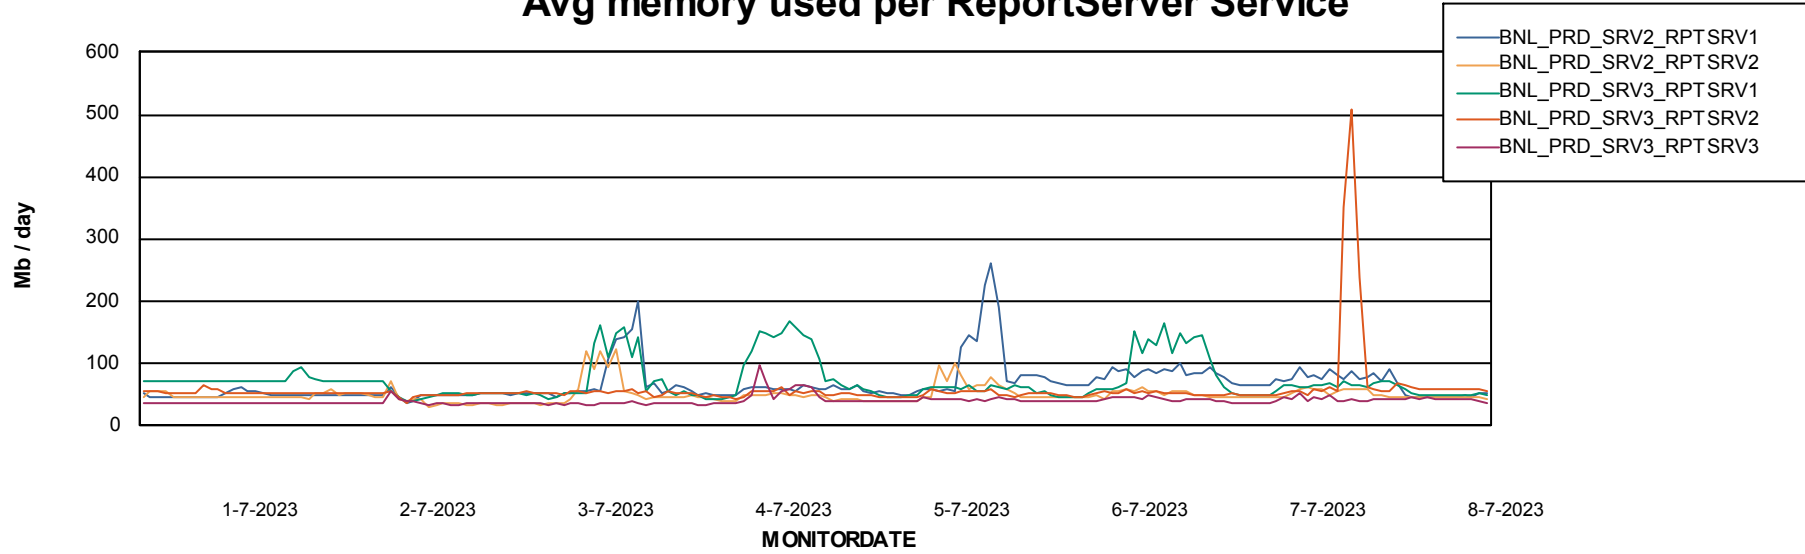

Avg users per day per ABS server

Weekly SLA Customer Report

Customer BNL_Production
Database ID 83

ABSolute Web Component Services

Avg memory used per ReportServer Service

Weekly SLA Customer Report

Customer BNL_Production
Database ID 83