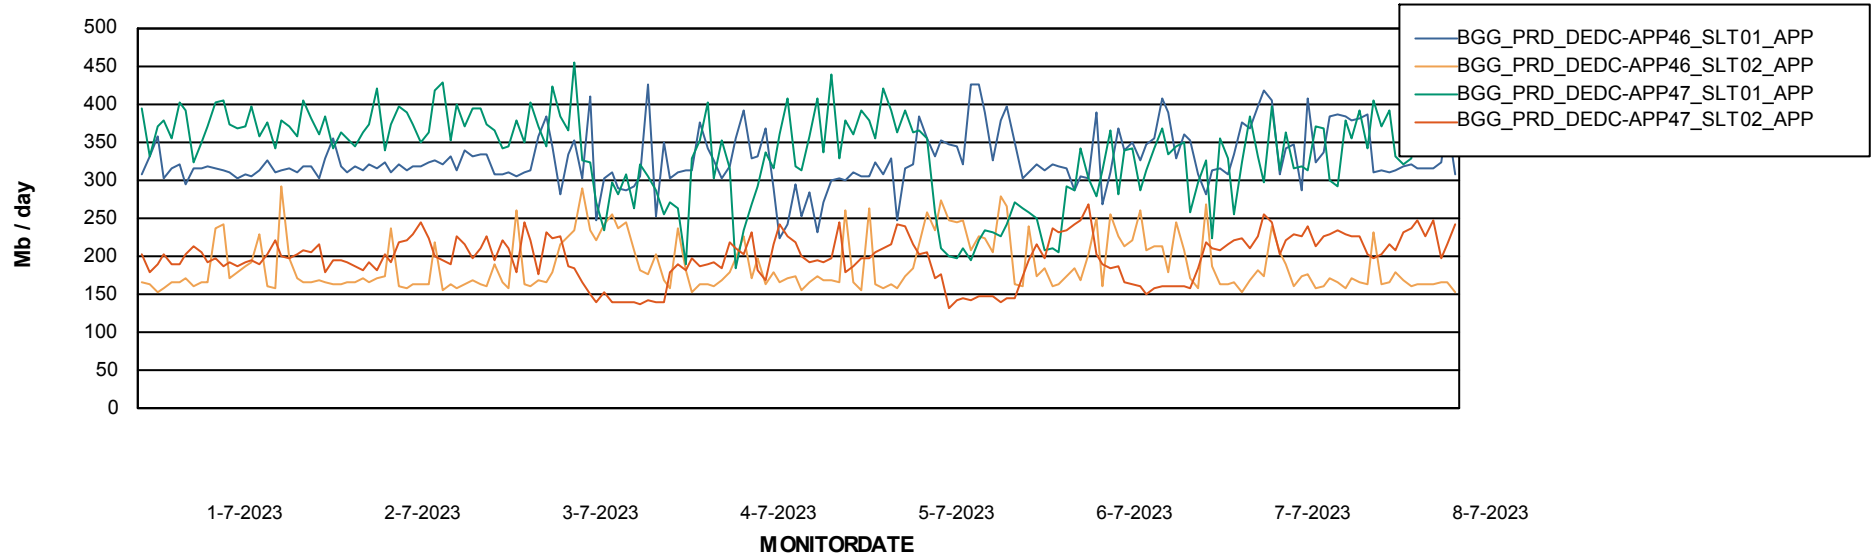

Weekly SLA Customer Report

Customer BGG_Production
Database ID 162

Database Performance BGG_PRD_DEDC-DB07_DB_Production

Weekly SLA Customer Report

Customer BGG_Production
Database ID 162

Database Performance BGG_PRD_DEDC-DB08_DB_Stb

DATABASE SIZE BGG_PRD_DEDC-DB07_DB_Production

Database growth over last month

Weekly SLA Customer Report

Customer BGG_Production
 Database ID 162

Database Tablespace BGG_PRD_DEDC-DB07_DB_Production

| Date | Tablespace Name | Filesize (Gb) | Usedsize (Gb) | Percentage free |
|----------|-----------------|---------------|---------------|-----------------|
| 8-7-2023 | ABSDATA | 590 | 495 | 16 |
| | INDX | 38 | 22 | 42 |
| 7-7-2023 | ABSDATA | 590 | 495 | 16 |
| | INDX | 38 | 22 | 42 |
| 6-7-2023 | ABSDATA | 590 | 495 | 16 |
| | INDX | 38 | 22 | 42 |
| 5-7-2023 | ABSDATA | 590 | 494 | 16 |
| | INDX | 38 | 22 | 42 |
| 4-7-2023 | ABSDATA | 590 | 493 | 16 |
| | INDX | 38 | 22 | 42 |
| 3-7-2023 | ABSDATA | 590 | 493 | 17 |
| | INDX | 38 | 22 | 42 |
| 2-7-2023 | ABSDATA | 590 | 492 | 17 |
| | INDX | 38 | 22 | 42 |

Weekly SLA Customer Report

Customer BGG_Production
Database ID 162

ABSSolute Application Server Services

Avg memory used per ABS Server Service

Avg users per day per ABS server

Weekly SLA Customer Report

Customer BGG_Production
Database ID 162