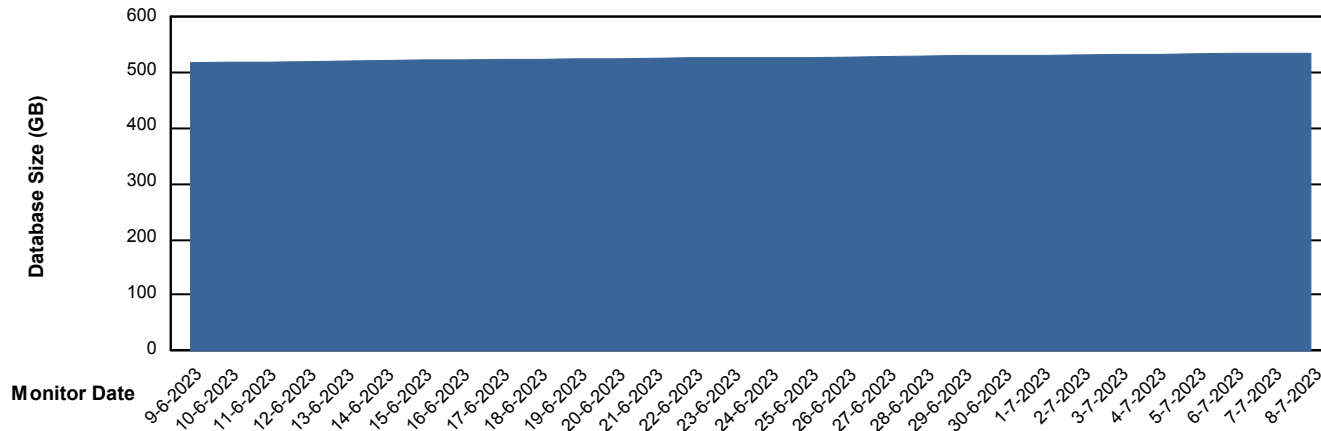

DATABASE SIZE BGG_PRD_DEDC-DB07_DB_Production

Database growth over last month