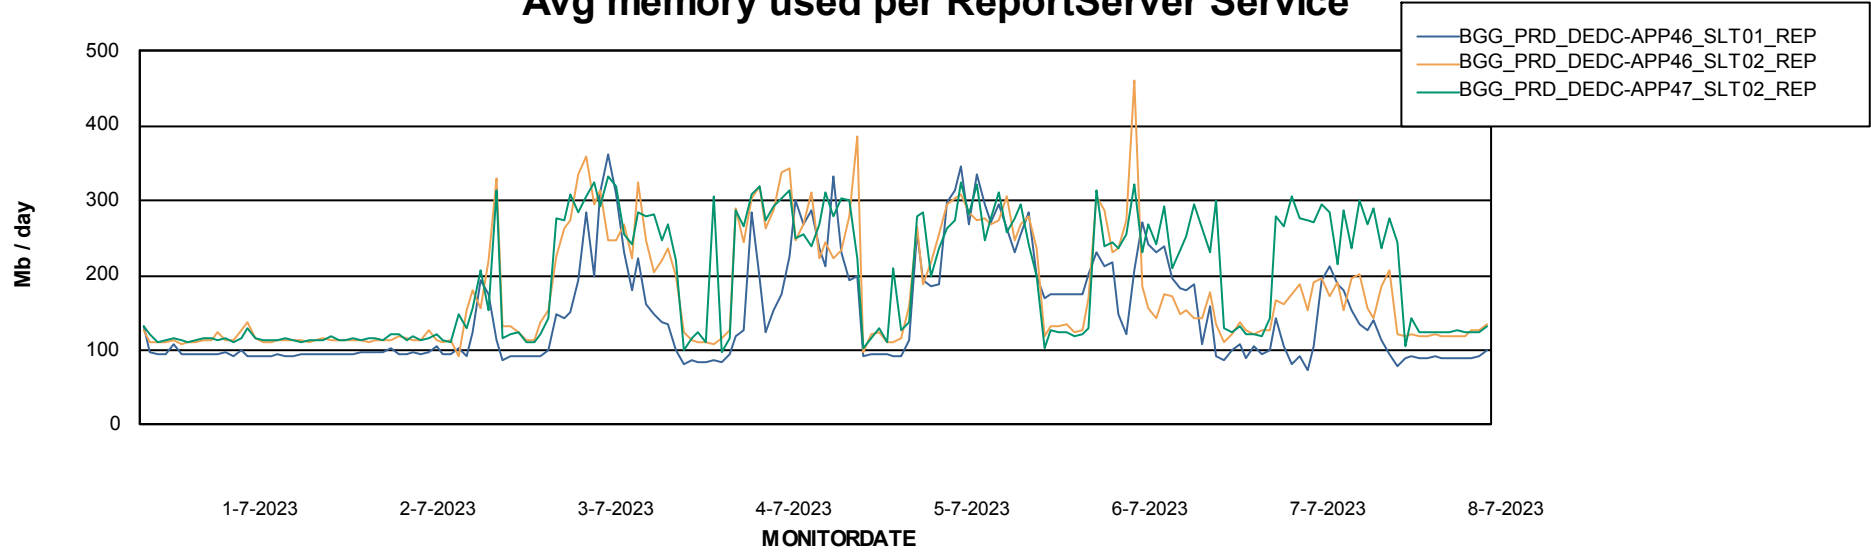

ABSSolute Application ReportServer Services

Avg memory used per ReportServer Service