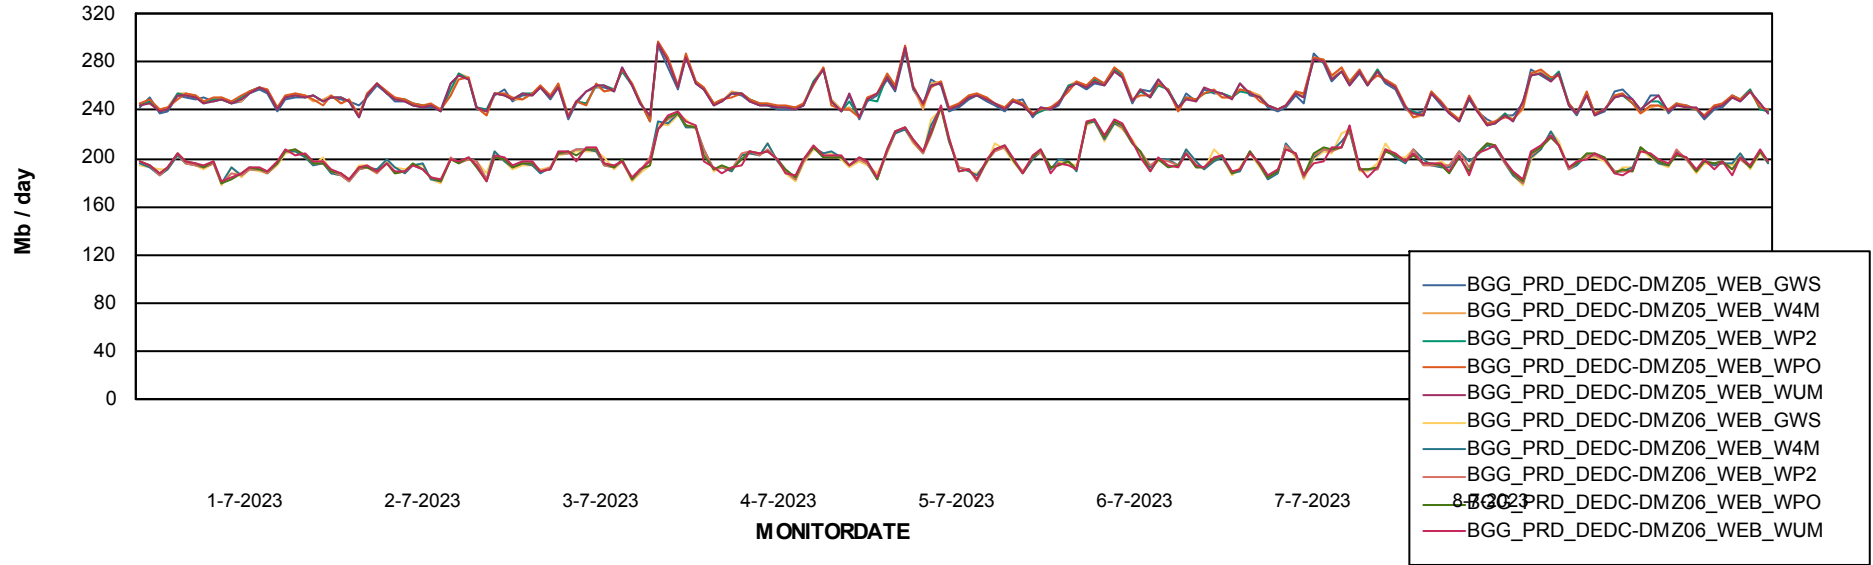

ABSSolute Application ReportServer Services

Avg memory used per ReportServer Service

Weekly SLA Customer Report

Customer BGG_Production
Database ID 162

ABSSolute Web Component Services

Avg memory used per ABS Web component