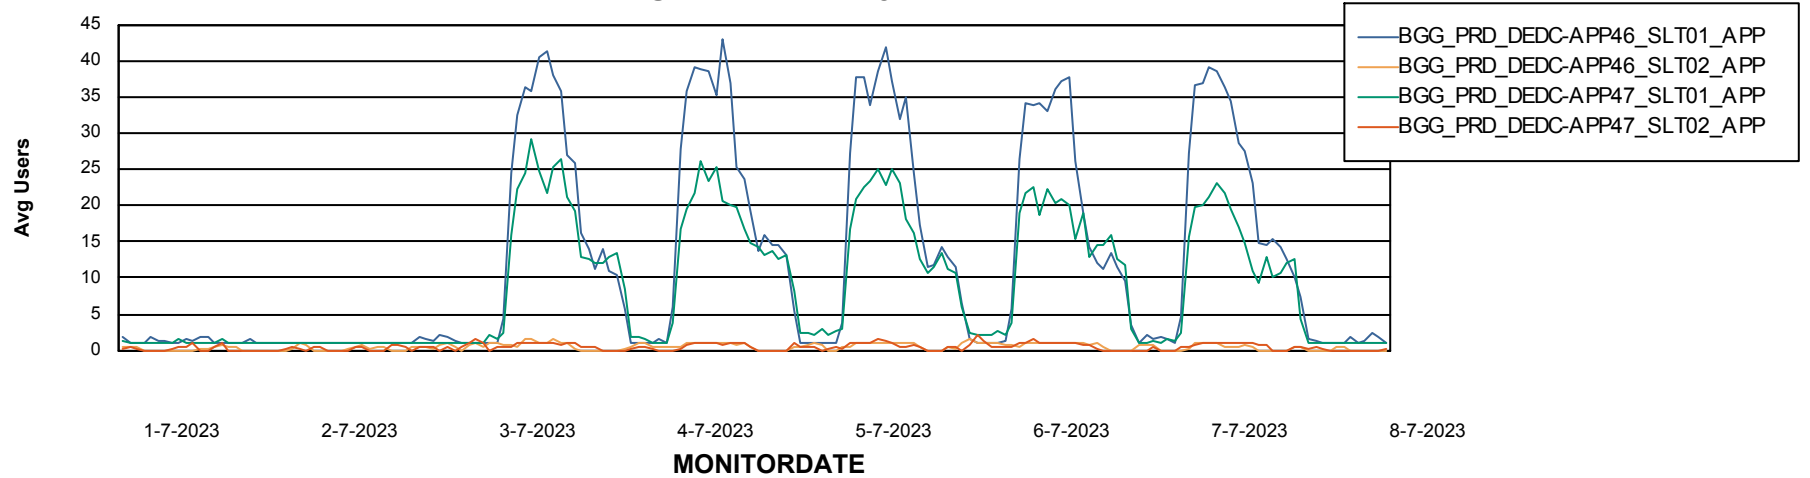

Weekly SLA Customer Report

Customer BGG_Production
Database ID 162

ABSSolute Application Server Services

Avg memory used per ABS Server Service

Avg users per day per ABS server

Weekly SLA Customer Report

Customer BGG_Production
Database ID 162